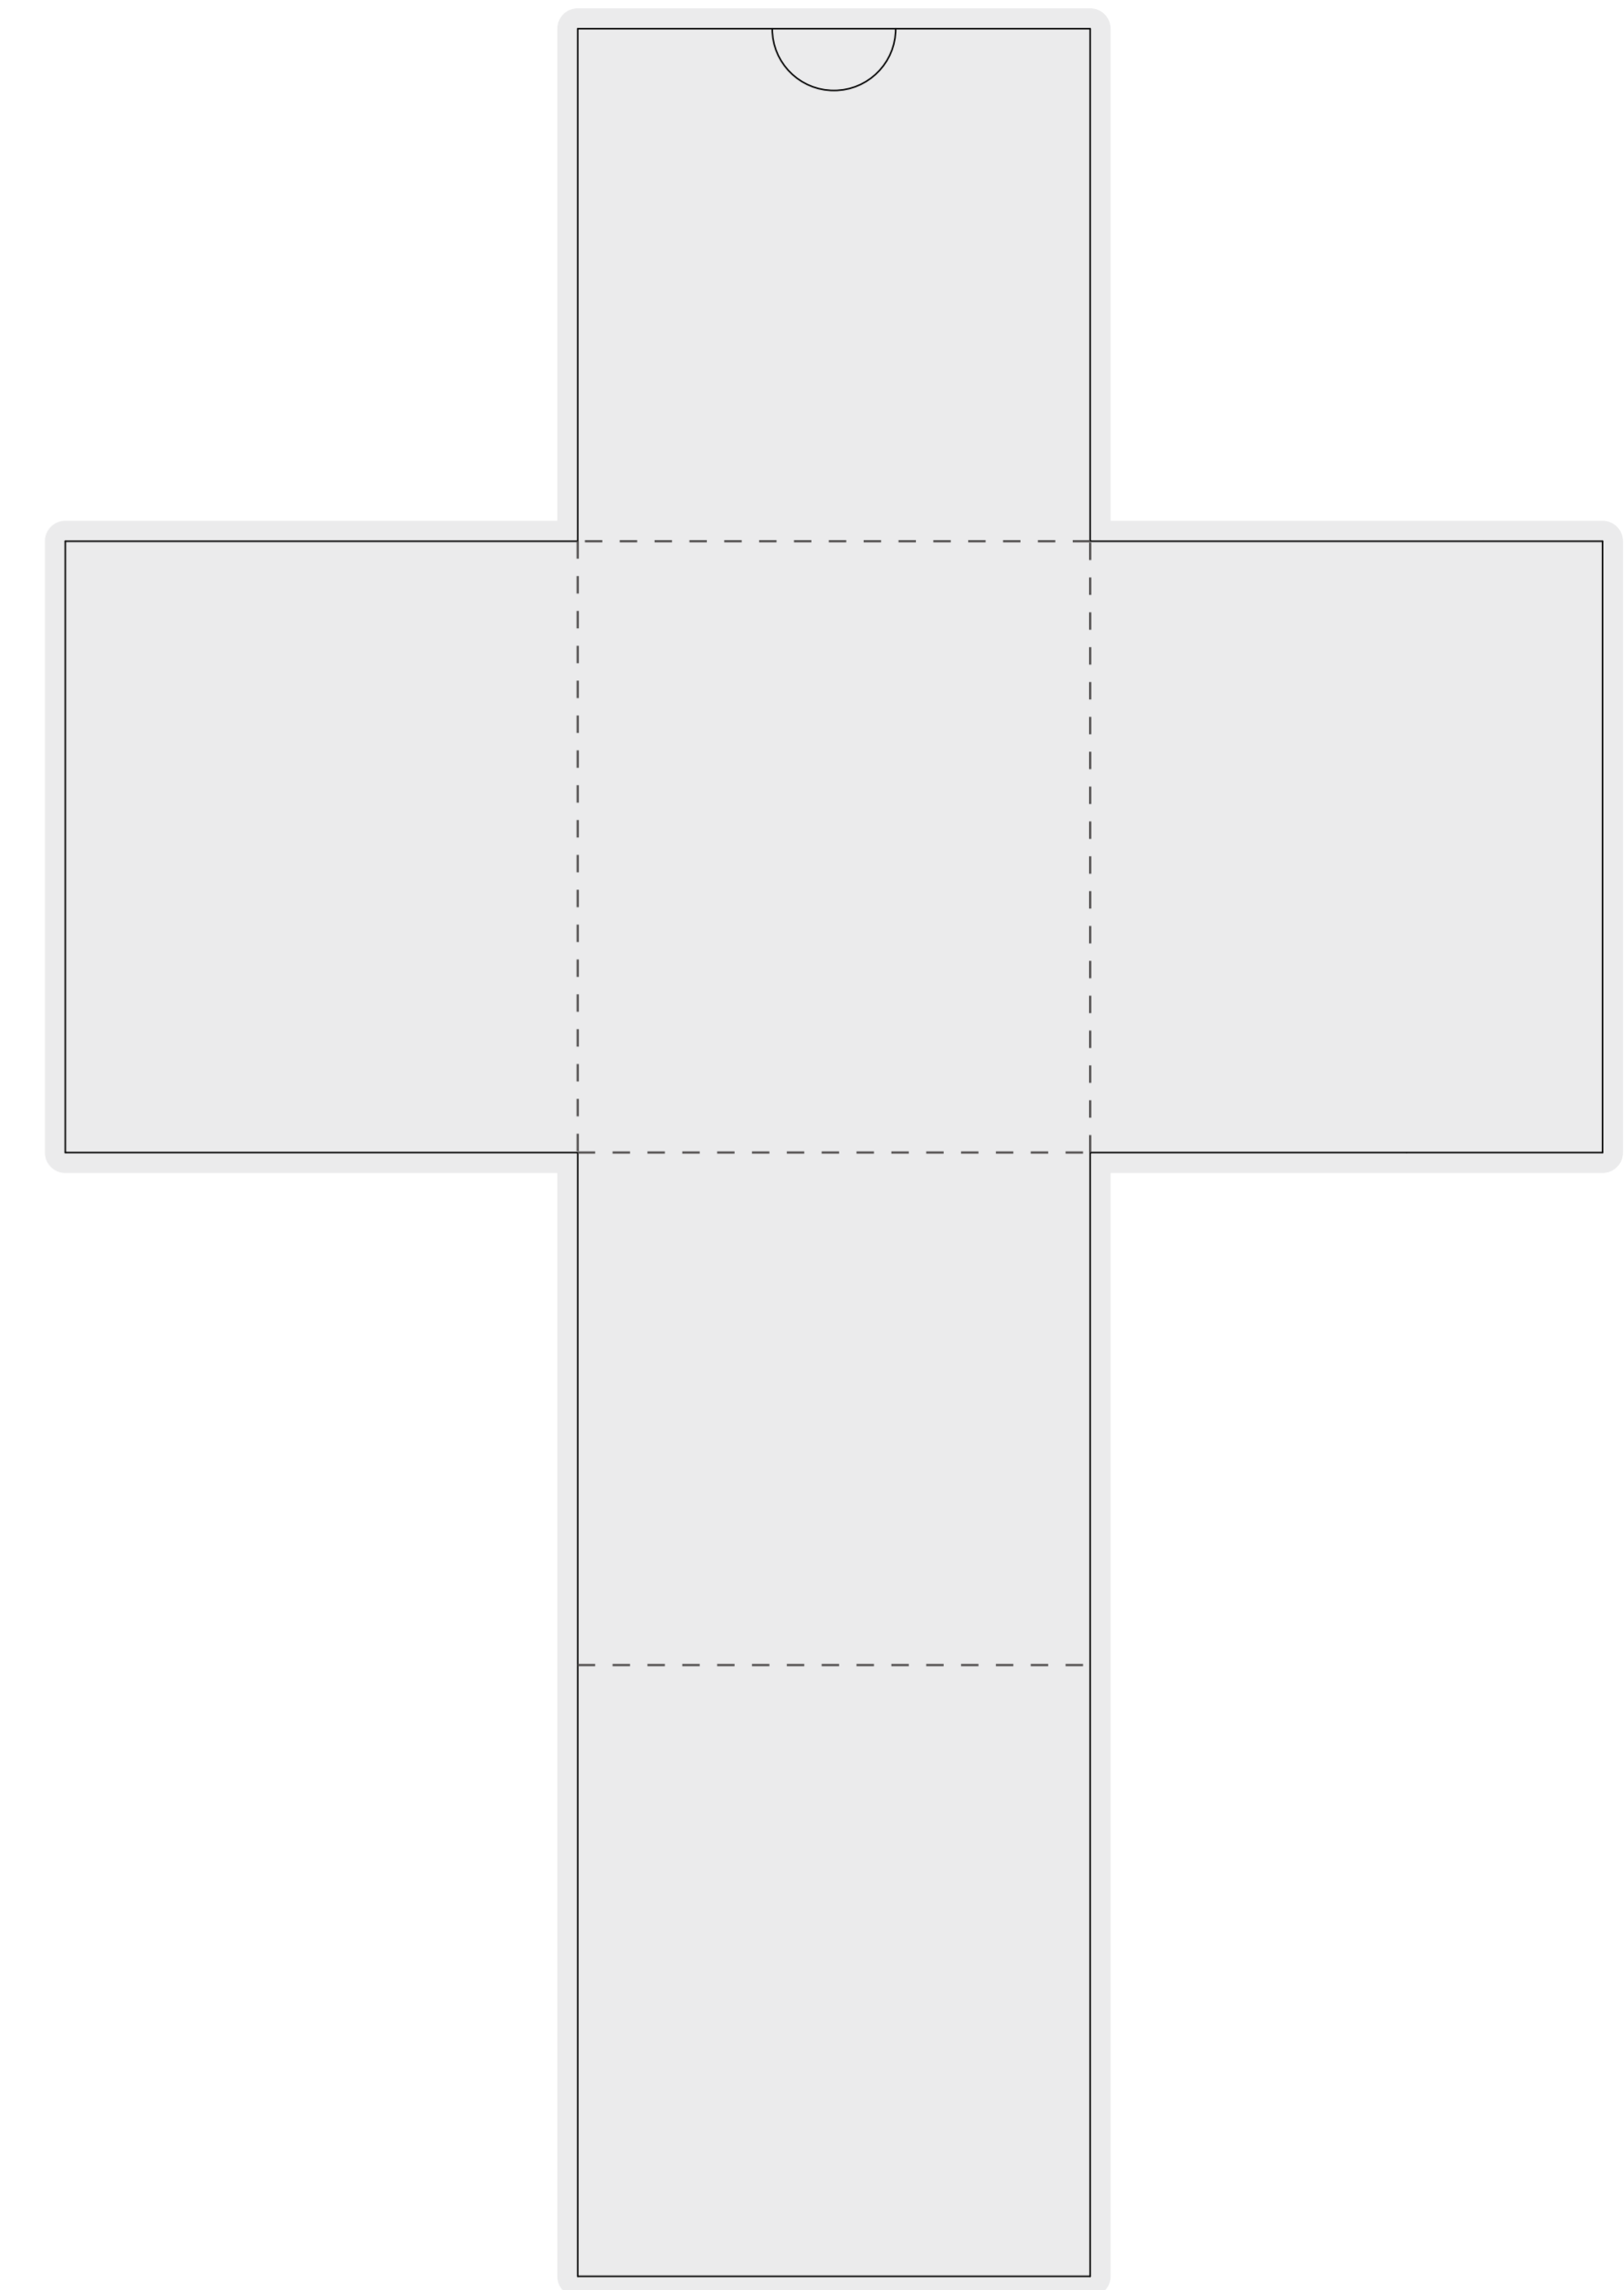

# DIELINE

**ITEM:** 8oz HEAVY ROCKS W/ WOOD LID TUCK BOX

**BOX SIZE:** 86MM X 86MM X 103MM

**CLIENT:** CUSTOMER'S NAME

- PLEASE USE VECTOR GRAPHICS OR HIGH RESOLUTION IMAGES
- PUT CALL OUTS TO WHICH ELEMENTS ARE HAVING EFFECT/FINISH

**MAIN BOX**

**E FLUTE INSERT**

- CUT LINES
- SOFT CREESE
- OUTSIDE BLEED

**LOGO/DESIGN COLORS:**

#FFFFFF

<b>PAPER WEIGHT</b>	400G W/ E FLUTE INSERT			
<b>PAPER MATERIAL</b>	PLEASE SELECT: <input type="checkbox"/> WHITE	<input type="checkbox"/> BLACK	<input type="checkbox"/> KRAFT	
<b>LAMINATION</b>	PLEASE SELECT: <input type="checkbox"/> MATTE	<input type="checkbox"/> GLOSS	<input type="checkbox"/> RAW PAPER	
<b>EFFECTS/FINISHES</b>	PLEASE SELECT: <input type="checkbox"/> FULL COLOR PRINT	<input type="checkbox"/> FOIL	<input type="checkbox"/> SPOT VARNISHED	<input type="checkbox"/> EMBOSSSED <input type="checkbox"/> DEBOSSSED
<b>E FLUTE INSERT COLOR</b>	PLEASE SELECT: <input type="checkbox"/> WHITE	<input type="checkbox"/> BLACK		