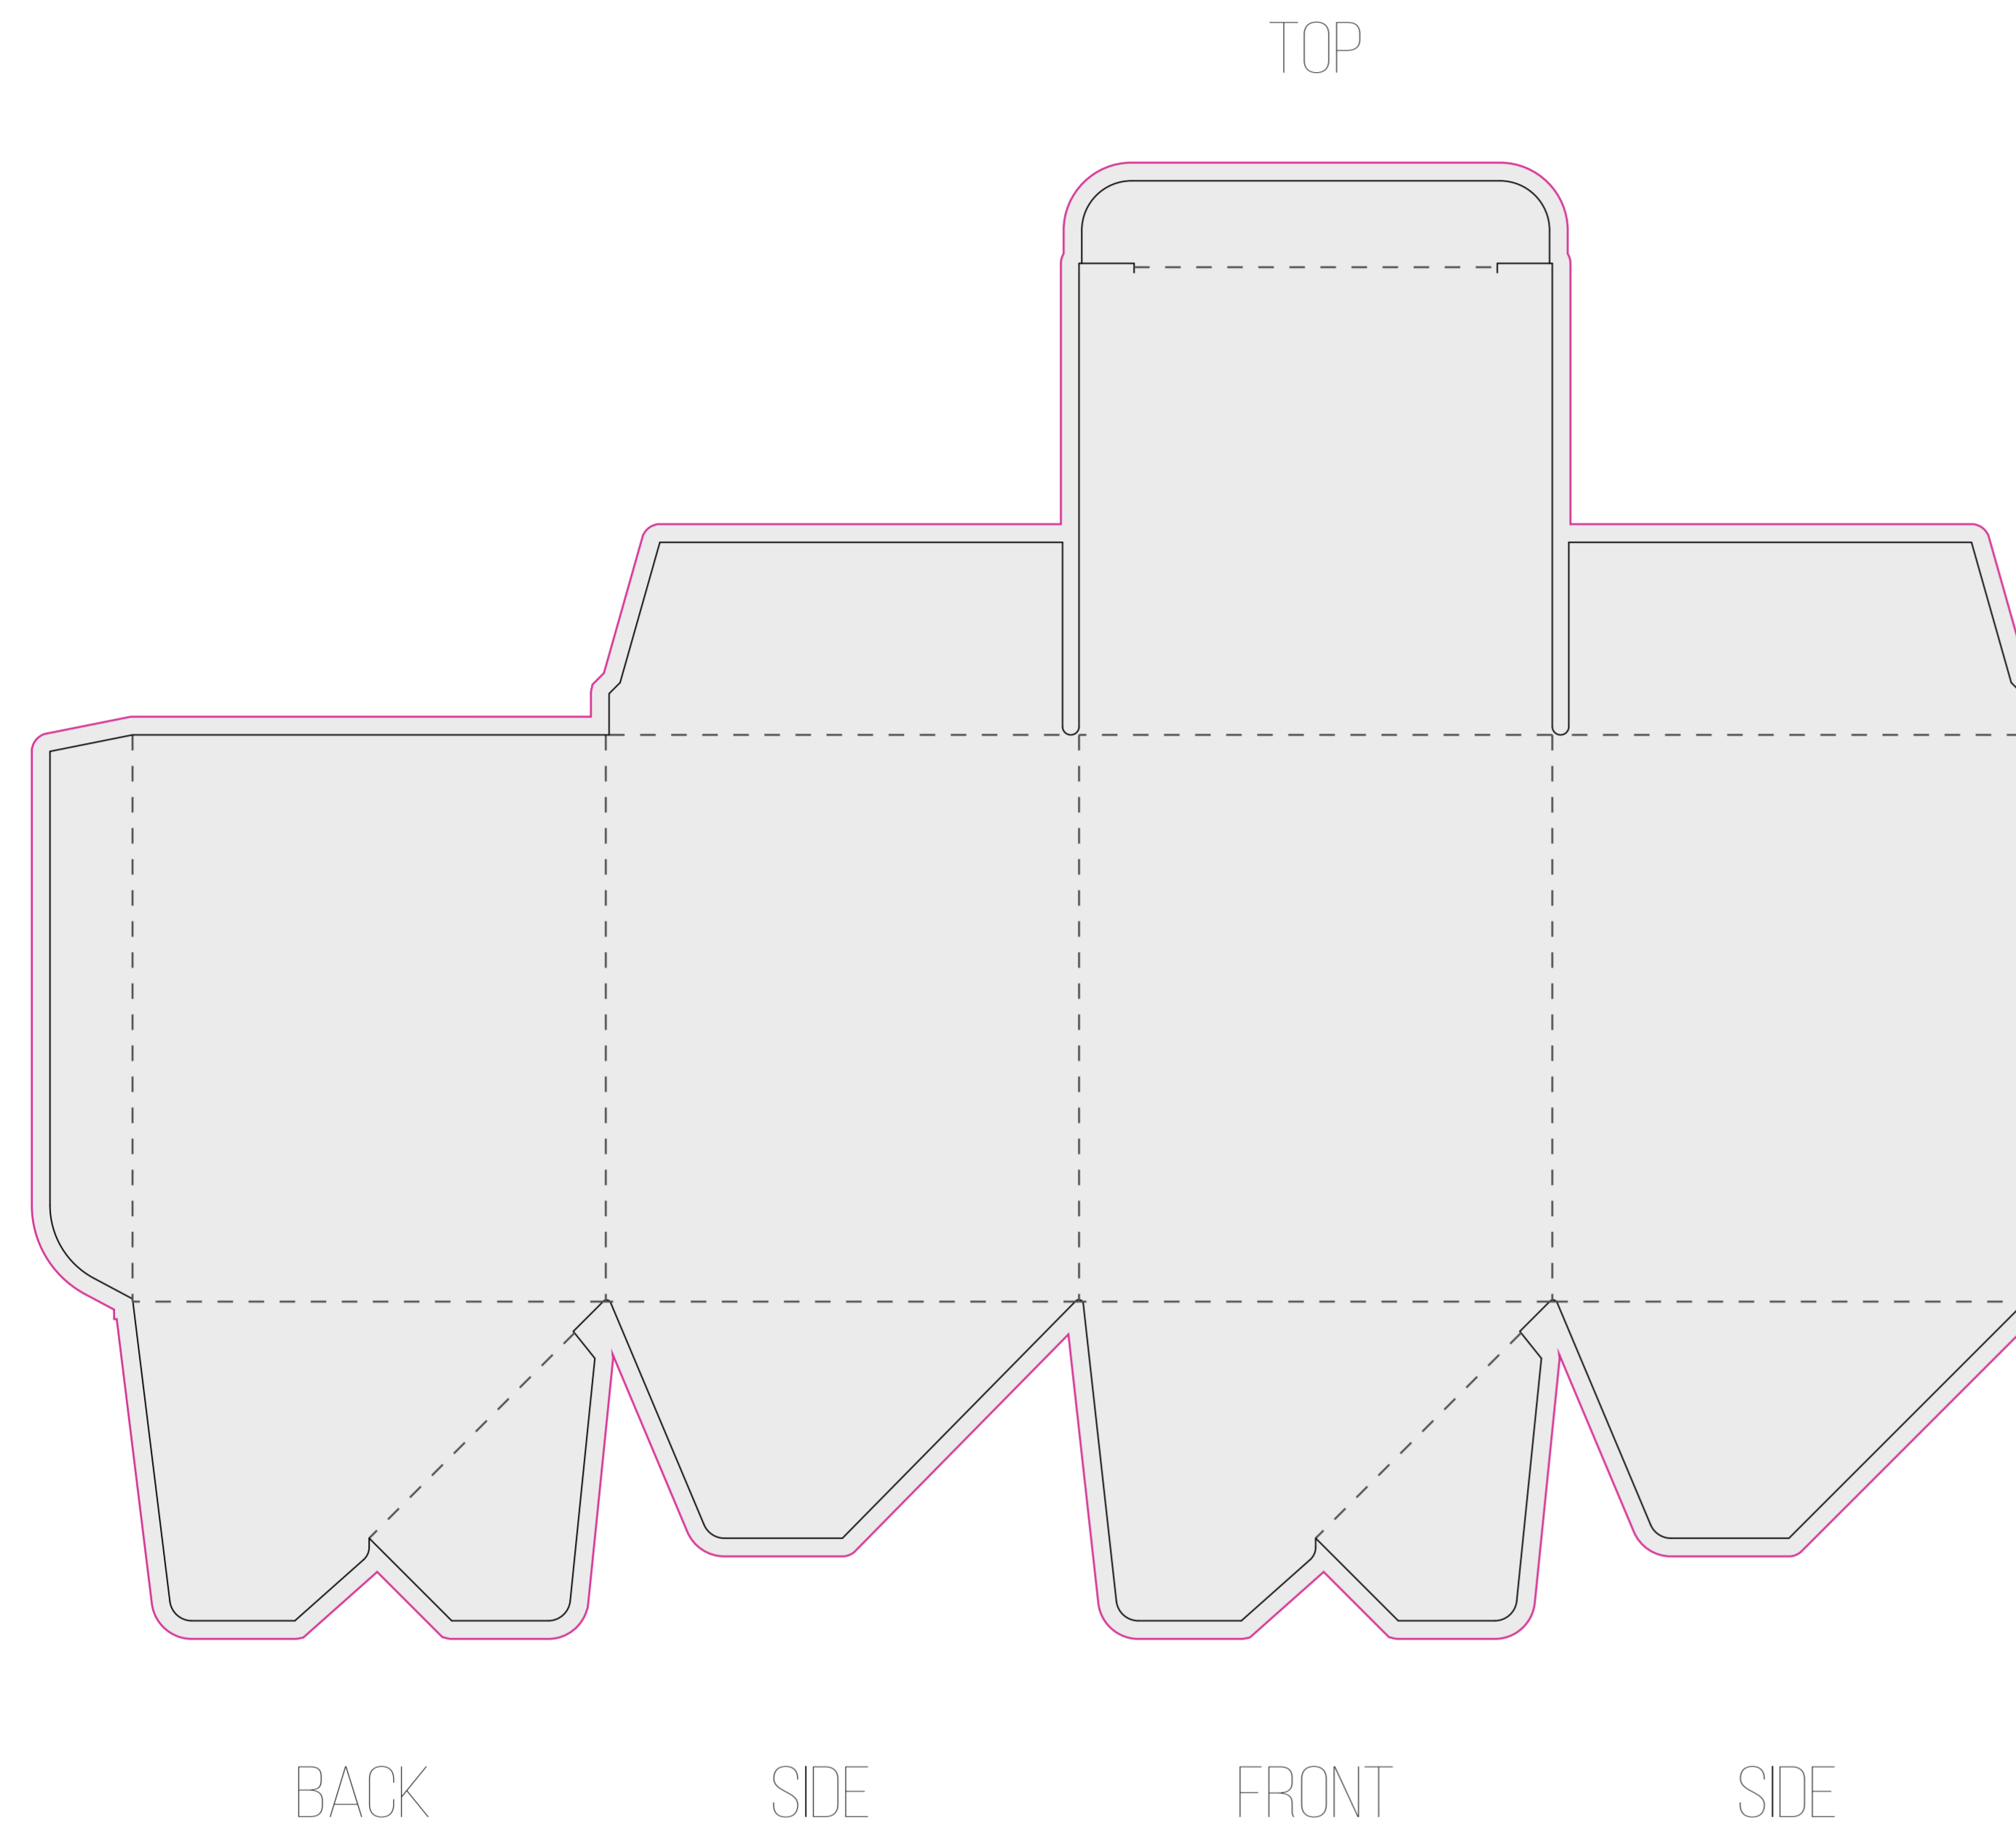

# DIELINE

**ITEM:** 8oz HEAVY ROCKS W/ WOOD LID TUCK BOX

**BOX SIZE:** 86MM X 86MM X 103MM

**CLIENT:** CUSTOMER'S NAME

- PLEASE USE VECTOR GRAPHICS OR HIGH RESOLUTION IMAGES
- PUT CALL OUTS TO WHICH ELEMENTS ARE HAVING EFFECT/FINISH

**MAIN BOX**

**E FLUTE INSERT**

- CUT LINES
- SOFT CREESE
- OUTSIDE BLEED

**LOGO/DESIGN COLORS:**

#FFFFFF

<b>PAPER WEIGHT</b>	400G W/ E FLUTE INSERT			
<b>PAPER MATERIAL</b>	PLEASE SELECT: <input type="checkbox"/> WHITE	<input type="checkbox"/> BLACK	<input type="checkbox"/> KRAFT	
<b>LAMINATION</b>	PLEASE SELECT: <input type="checkbox"/> MATTE	<input type="checkbox"/> GLOSS	<input type="checkbox"/> RAW PAPER	
<b>EFFECTS/FINISHES</b>	PLEASE SELECT: <input type="checkbox"/> FULL COLOR PRINT	<input type="checkbox"/> FOIL	<input type="checkbox"/> SPOT VARNISHED	<input type="checkbox"/> EMBOSSSED <input type="checkbox"/> DEBOSSSED
<b>E FLUTE INSERT COLOR</b>	PLEASE SELECT: <input type="checkbox"/> WHITE	<input type="checkbox"/> BLACK		