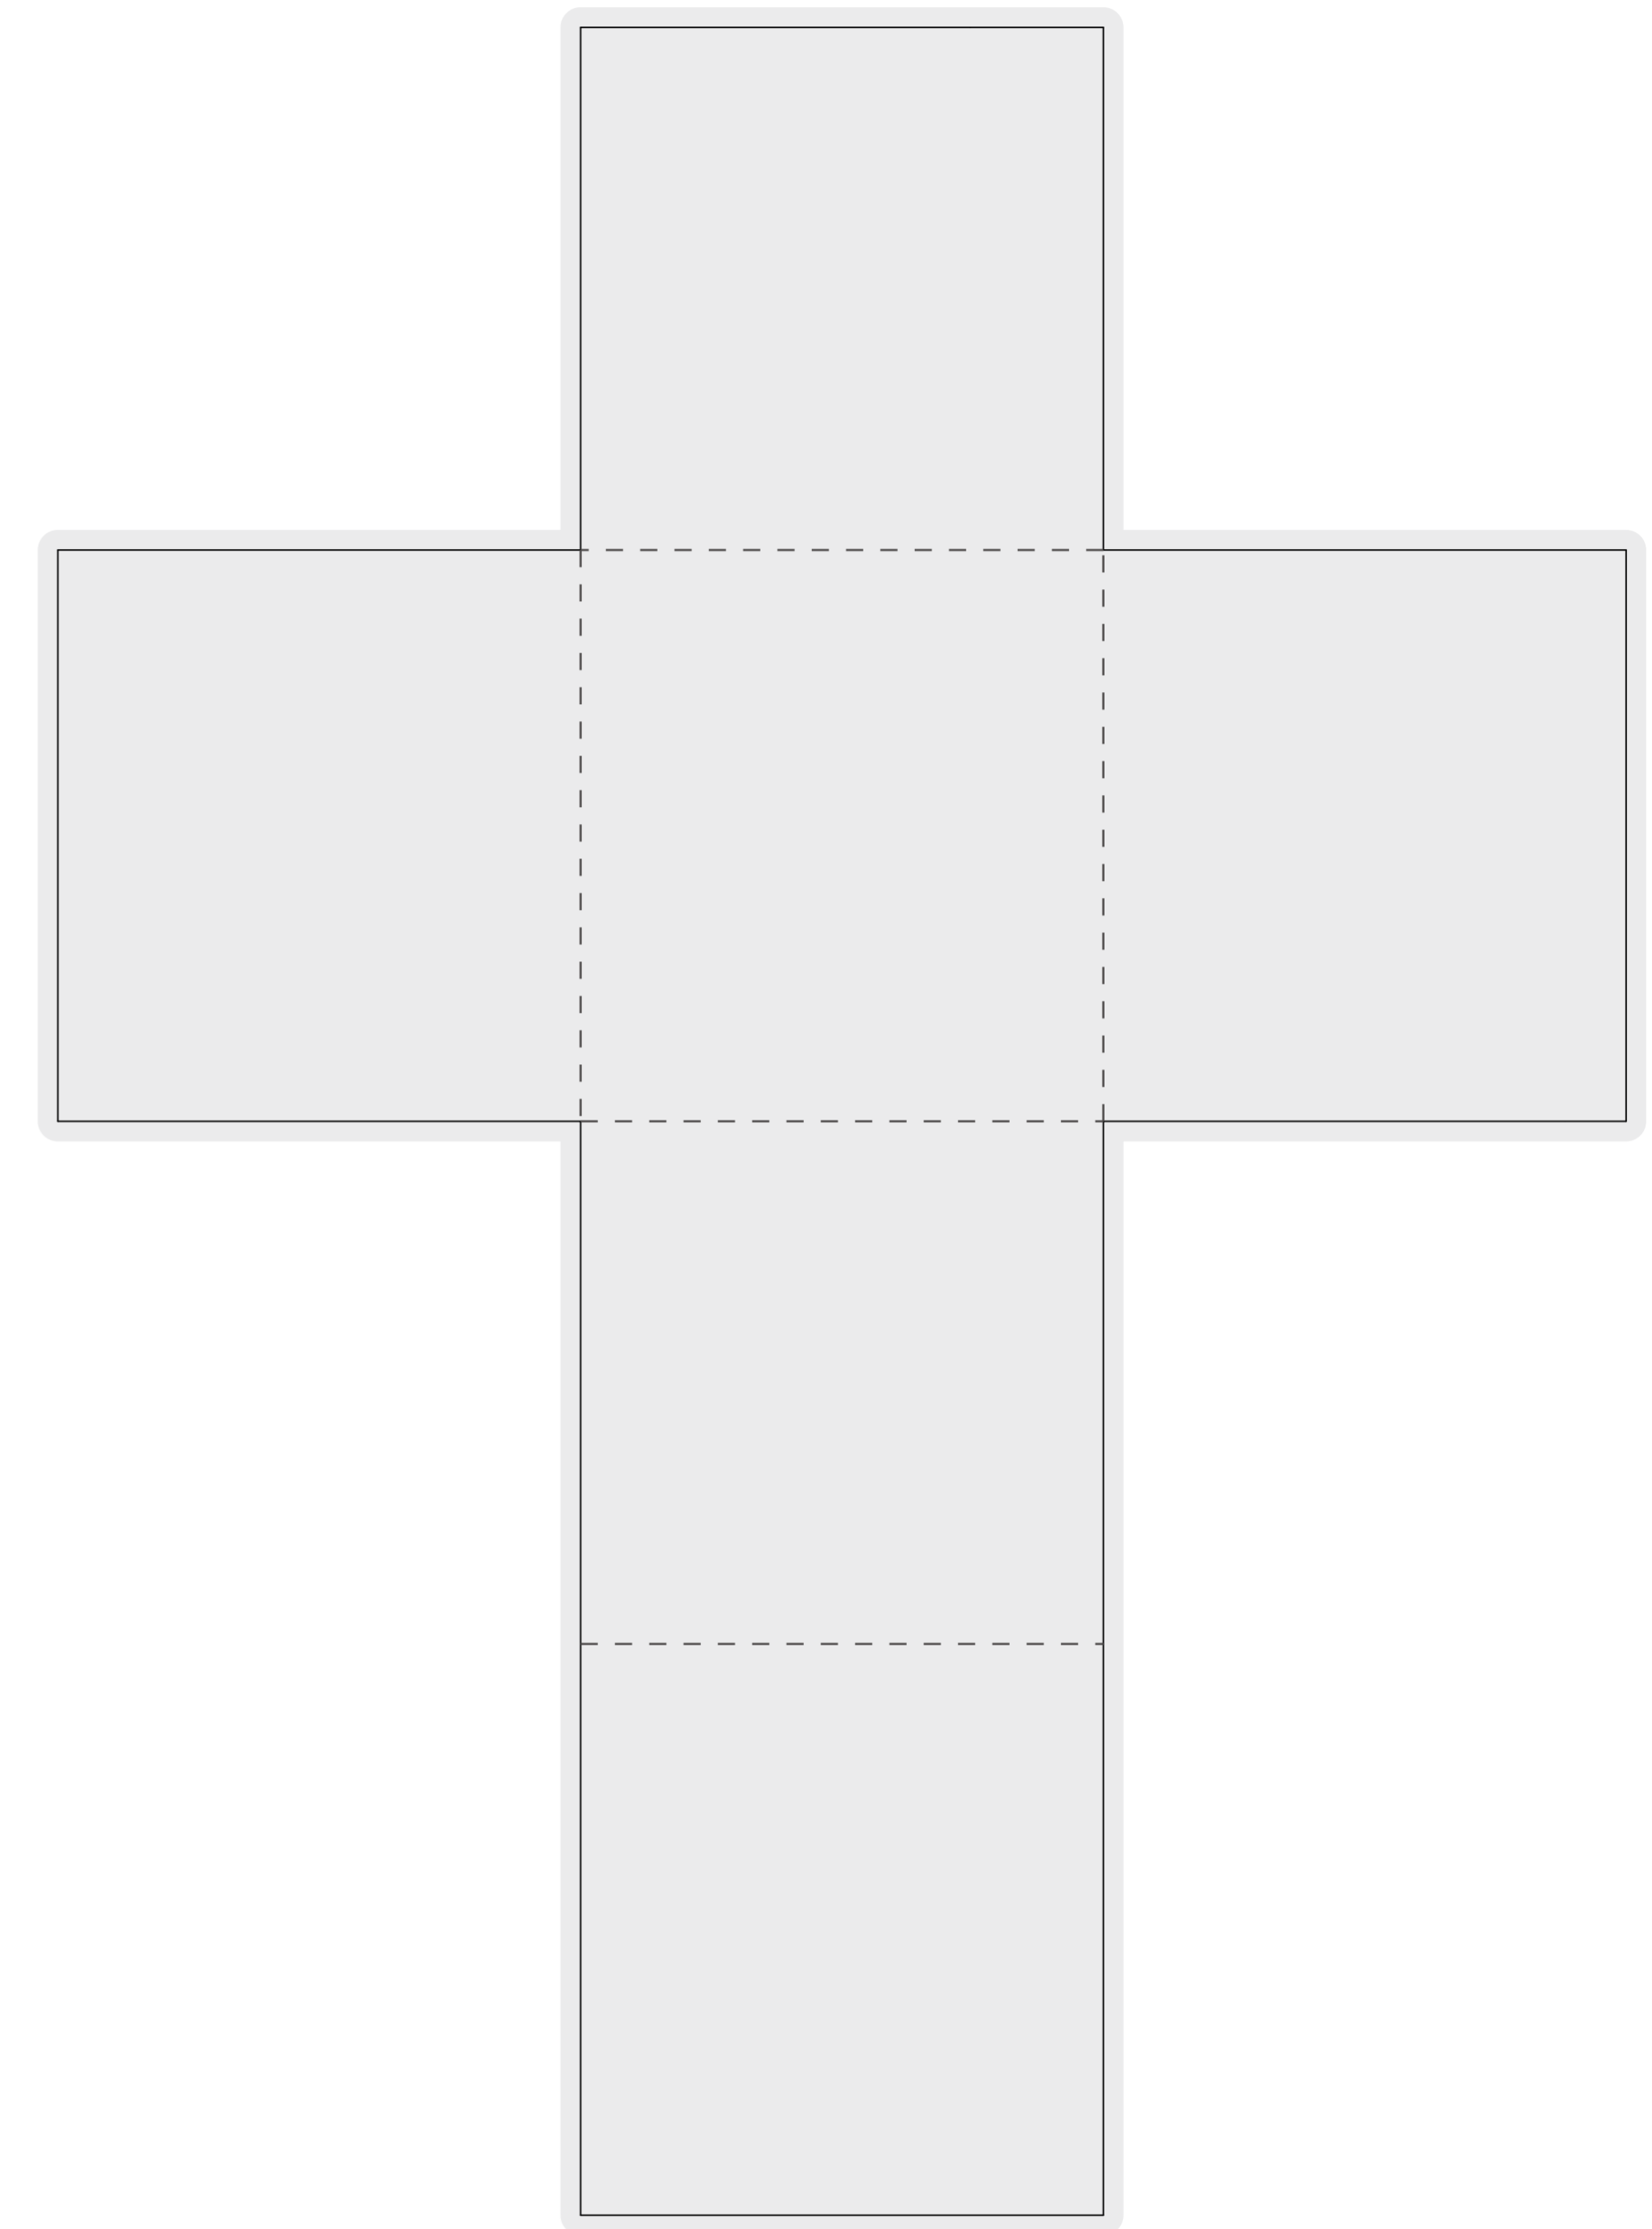

DIELINE

ITEM: 8oz HEAVY ROCKS W/ METAL LID TUCK BOX

BOX SIZE: 89MM X 89MM X 98MM

CLIENT: CUSTOMER'S NAME

- PLEASE USE VECTOR GRAPHICS OR HIGH RESOLUTION IMAGES
- PUT CALL OUTS TO WHICH ELEMENTS ARE HAVING EFFECT/FINISH

MAIN BOX

E FLUTE INSERT

- CUT LINES
- SOFT CREESE
- OUTSIDE BLEED

LOGO/DESIGN COLORS:

#FFFFFF

PAPER WEIGHT

400G W/ E FLUTE INSERT

PAPER MATERIAL

PLEASE SELECT: WHITE BLACK KRAFT

LAMINATION

PLEASE SELECT: MATTE GLOSS RAW PAPER

EFFECTS/FINISHES

PLEASE SELECT: FULL COLOR PRINT FOIL SPOT VARNISHED EMBOSSSED DEBOSSSED

E FLUTE INSERT COLOR

PLEASE SELECT: WHITE BLACK