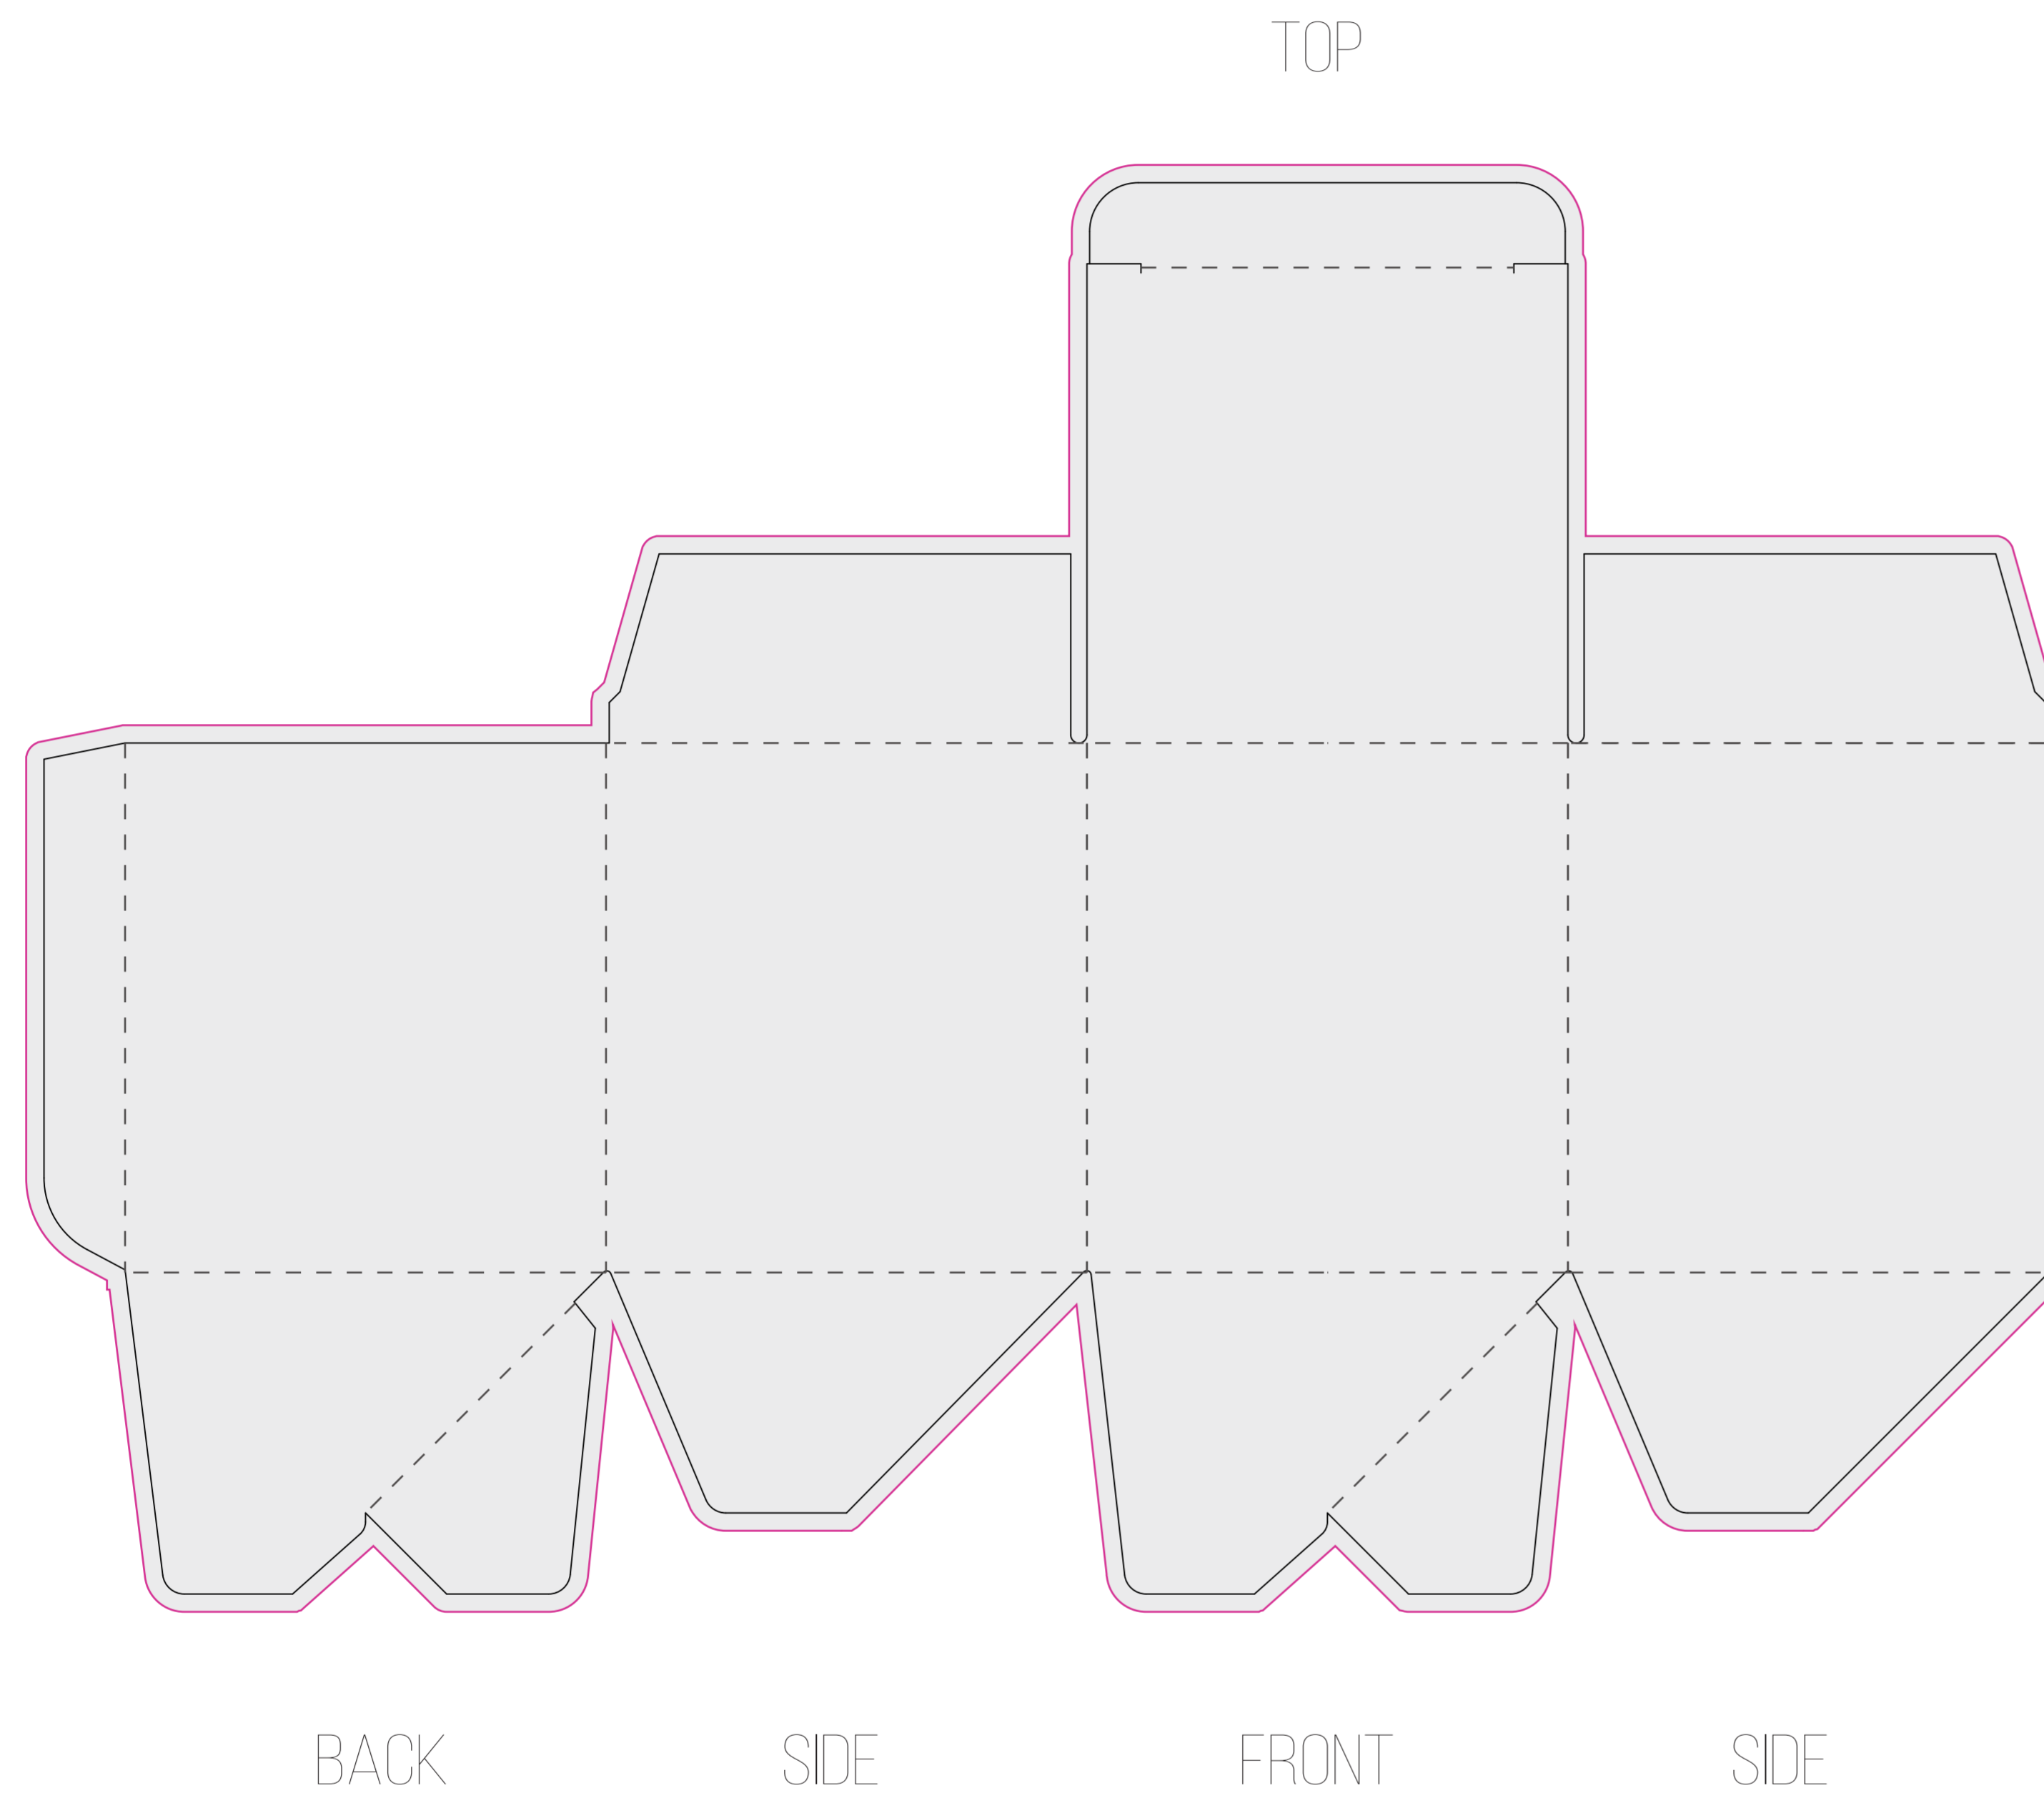

DIELINE

ITEM: 8oz HEAVY ROCKS W/ METAL LID TUCK BOX

BOX SIZE: 89MM X 89MM X 98MM

CLIENT: CUSTOMER'S NAME

- PLEASE USE VECTOR GRAPHICS OR HIGH RESOLUTION IMAGES
- PUT CALL OUTS TO WHICH ELEMENTS ARE HAVING EFFECT/FINISH

MAIN BOX

E FLUTE INSERT

- CUT LINES
- SOFT CREESE
- OUTSIDE BLEED

LOGO/DESIGN COLORS:

#FFFFFF

PAPER WEIGHT

400G W/ E FLUTE INSERT

PAPER MATERIAL

PLEASE SELECT: WHITE BLACK KRAFT

LAMINATION

PLEASE SELECT: MATTE GLOSS RAW PAPER

EFFECTS/FINISHES

PLEASE SELECT: FULL COLOR PRINT FOIL SPOT VARNISHED EMBOSSSED DEBOSSSED

E FLUTE INSERT COLOR

PLEASE SELECT: WHITE BLACK