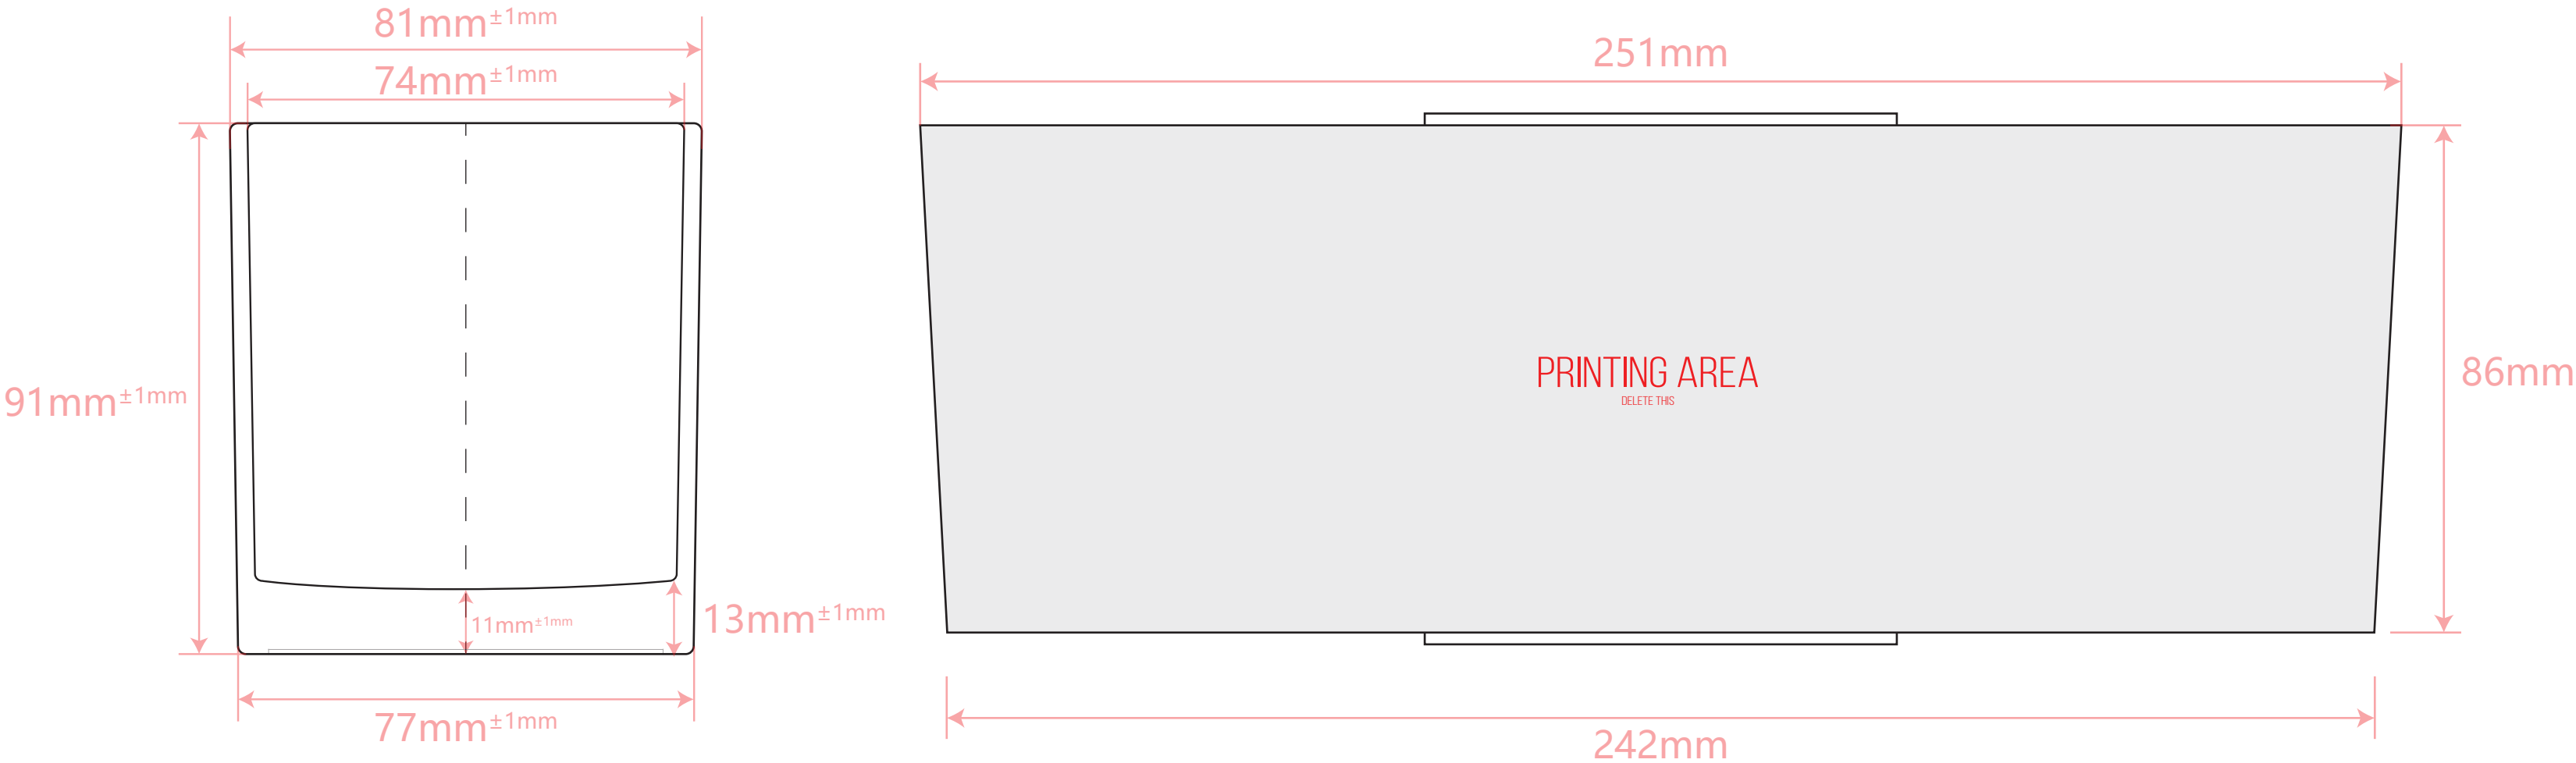

VESSEL DIELINE

ITEM: 8oz HEAVY ROCKS VESSEL

VESSEL SIZE: 77MM X 91MM X 81MM

CLIENT: CUSTOMER'S NAME

- PLEASE USE VECTOR GRAPHICS OR HIGH RESOLUTION IMAGES
- PUT CALL OUTS TO WHICH ELEMENTS ARE HAVING EFFECT/FINISH
- MINIMUM FONT SIZE IS 6PT

LABEL TYPE	PLEASE SELECT: <input type="checkbox"/> FOIL DECAL <input type="checkbox"/> FULL PRINT
DECAL COLOR	PLEASE SELECT: <input type="checkbox"/> WHITE <input type="checkbox"/> BLACK <input type="checkbox"/> ROSE <input type="checkbox"/> SILVER <input type="checkbox"/> GOLD