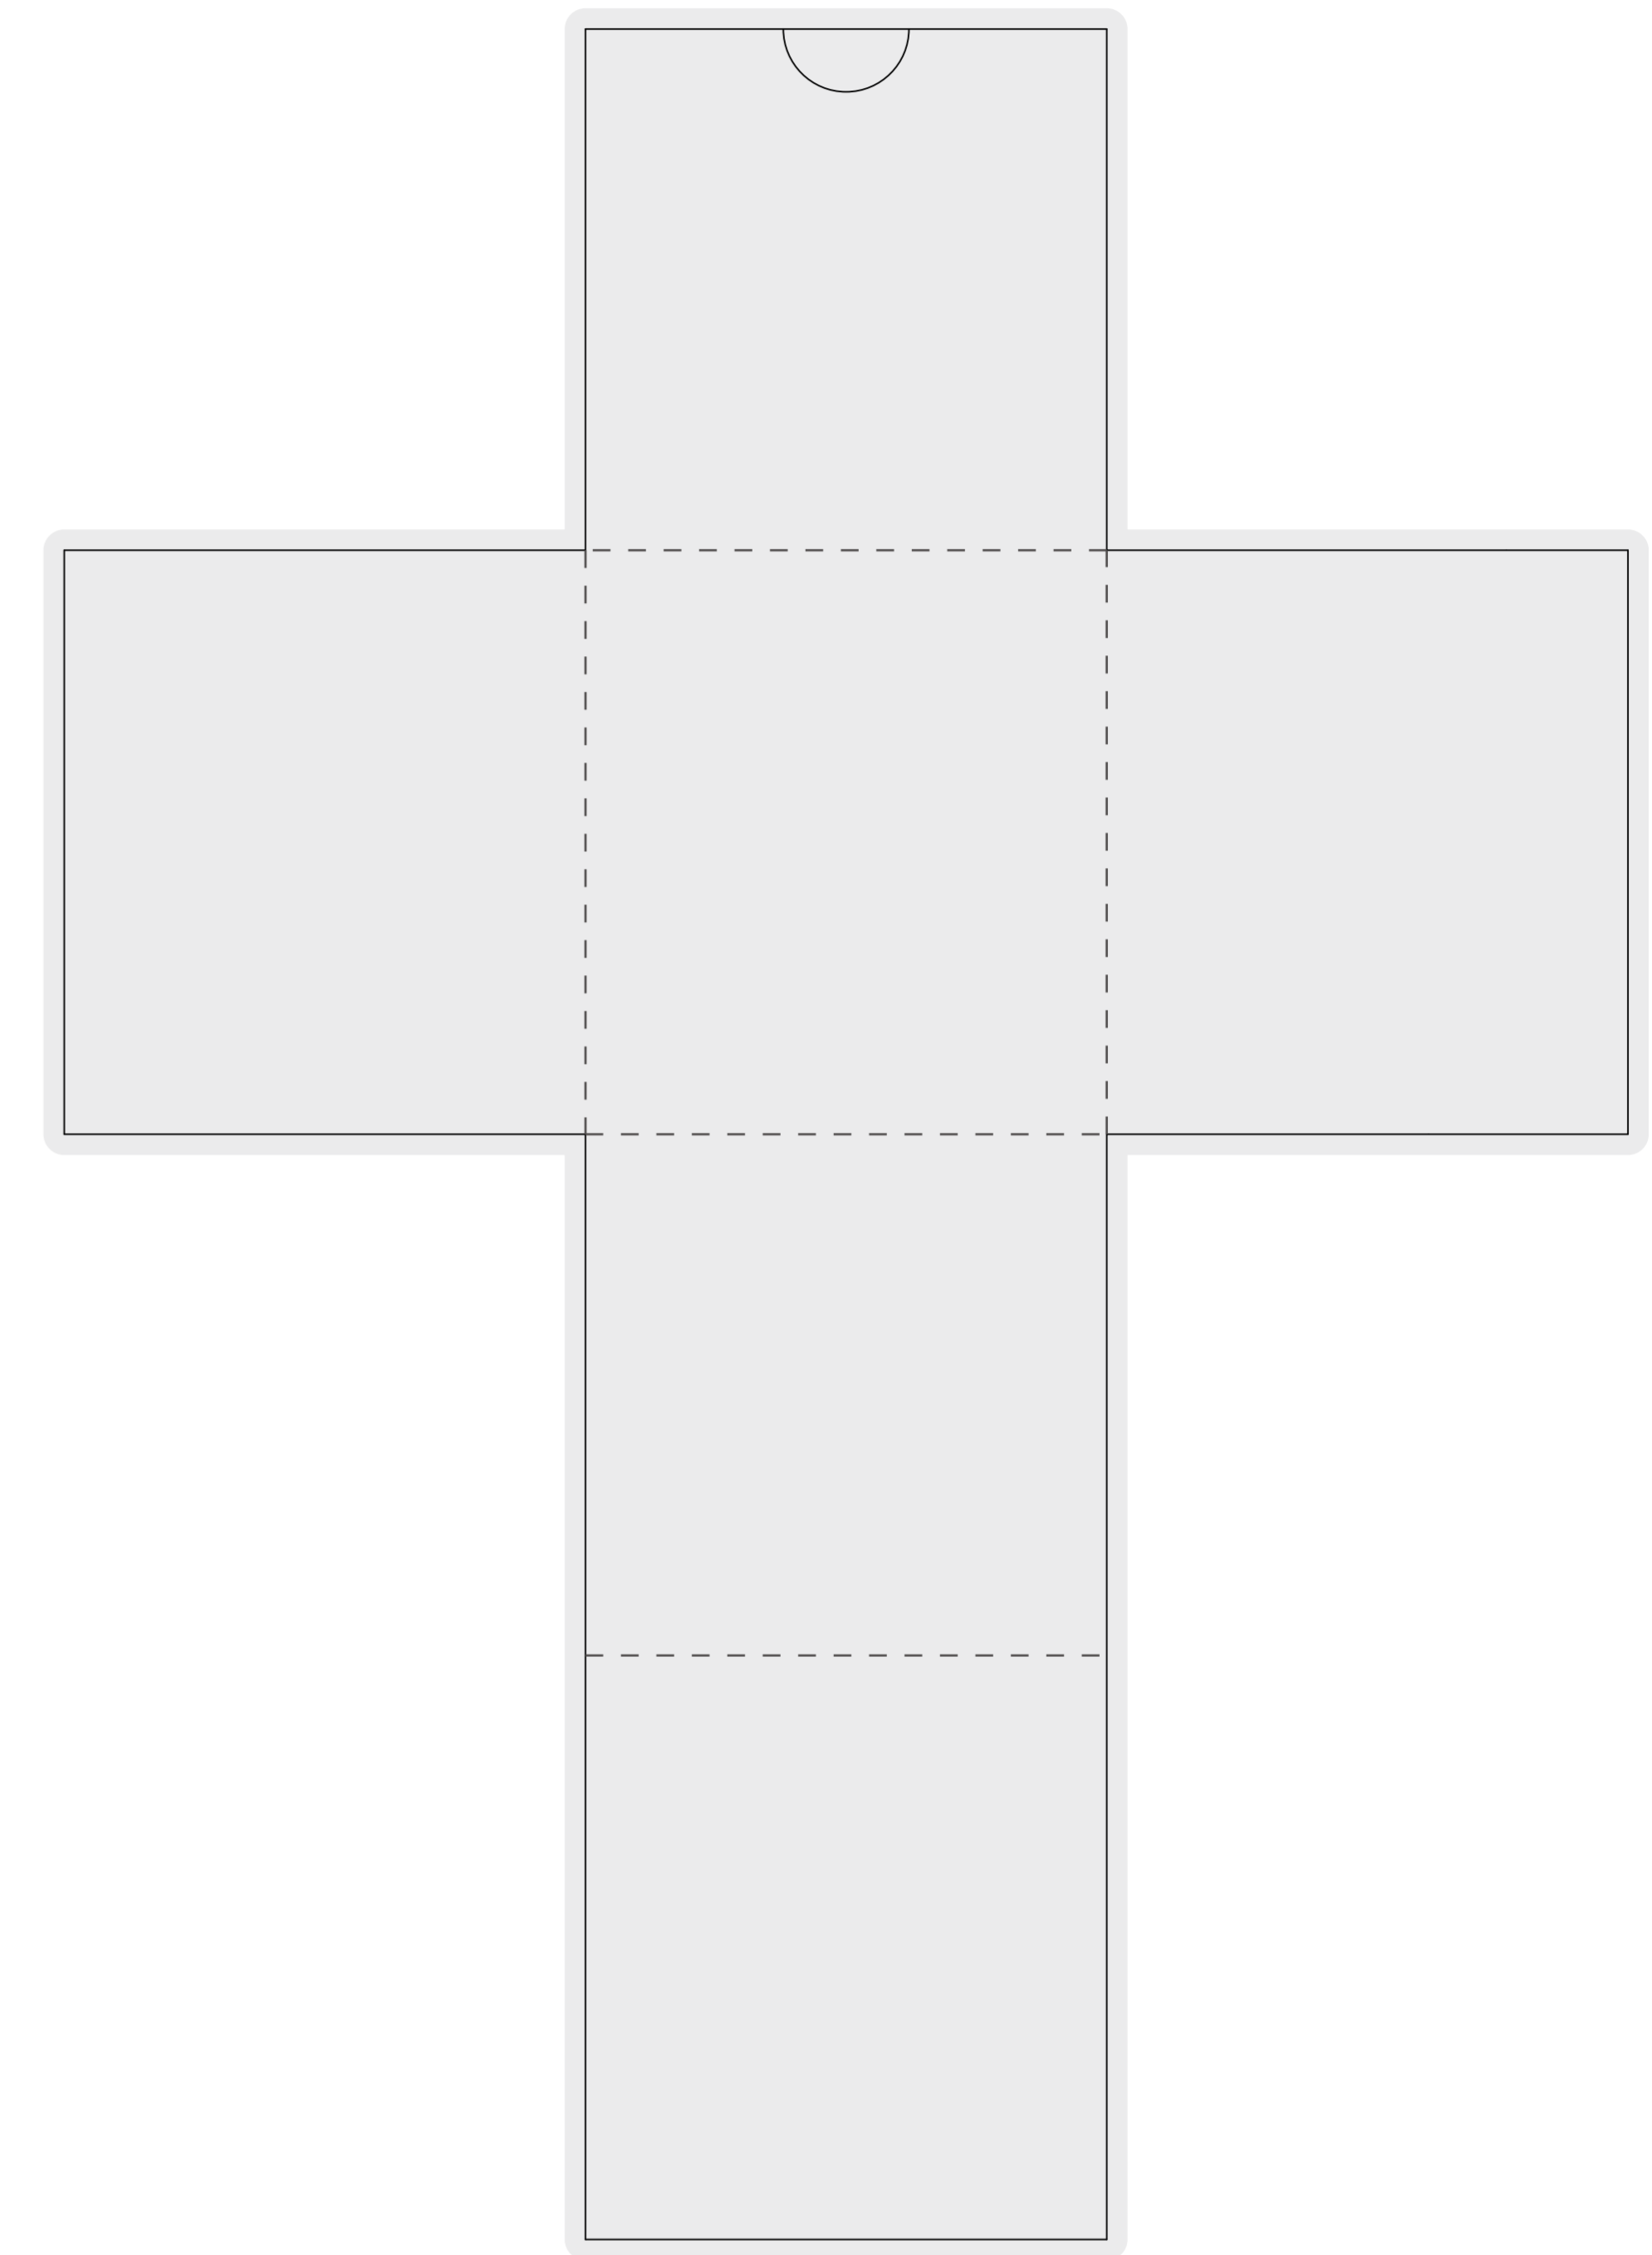

DIELINE

ITEM: 8oz HEAVY ROCKS TUCK BOX

BOX SIZE: 86MM X 86MM X 97MM

CLIENT: CUSTOMER'S NAME

- PLEASE USE VECTOR GRAPHICS OR HIGH RESOLUTION IMAGES
- PUT CALL OUTS TO WHICH ELEMENTS ARE HAVING EFFECT/FINISH

MAIN BOX

E FLUTE INSERT

- CUT LINES
- SOFT CREESE
- OUTSIDE BLEED

LOGO/DESIGN COLORS:

#FFFFFF

PAPER WEIGHT	400G W/ E FLUTE INSERT			
PAPER MATERIAL	PLEASE SELECT: <input type="checkbox"/> WHITE	<input type="checkbox"/> BLACK	<input type="checkbox"/> KRAFT	
LAMINATION	PLEASE SELECT: <input type="checkbox"/> MATTE	<input type="checkbox"/> GLOSS	<input type="checkbox"/> RAW PAPER	
EFFECTS/FINISHES	PLEASE SELECT: <input type="checkbox"/> FULL COLOR PRINT	<input type="checkbox"/> FOIL	<input type="checkbox"/> SPOT VARNISHED	<input type="checkbox"/> EMBOSSSED <input type="checkbox"/> DEBOSSSED
E FLUTE INSERT COLOR	PLEASE SELECT: <input type="checkbox"/> WHITE	<input type="checkbox"/> BLACK		