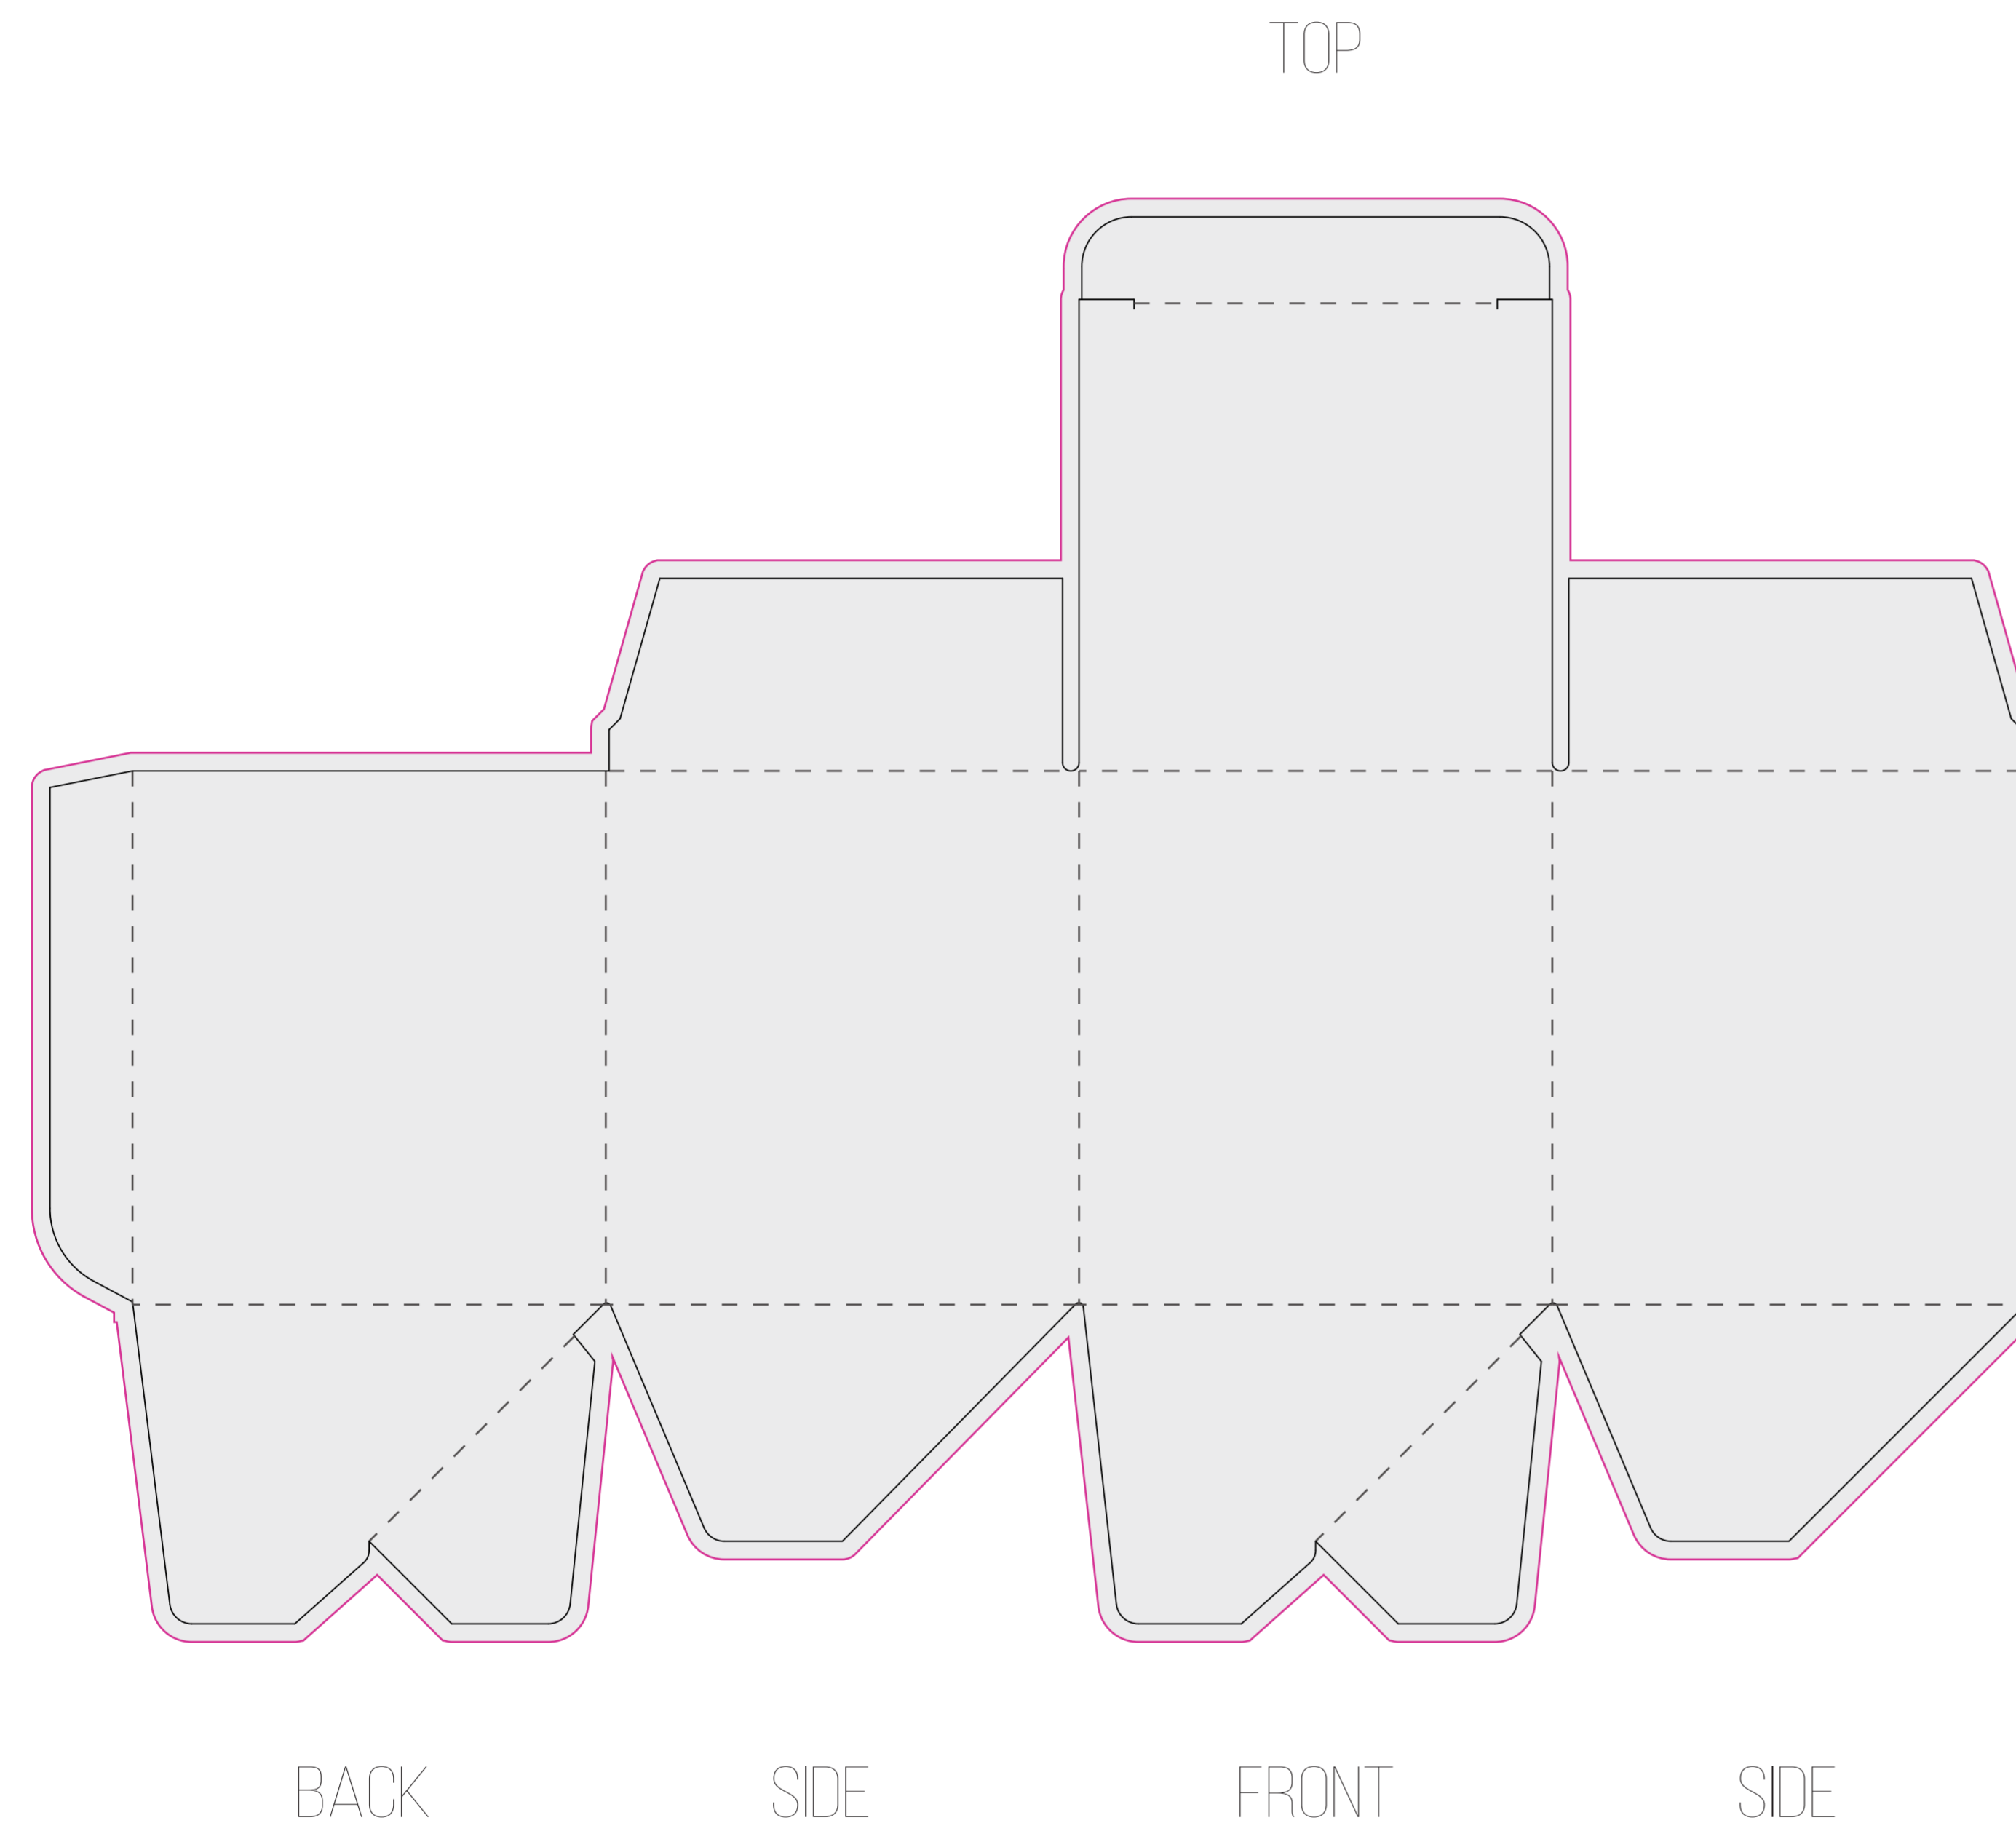

DIELINE

ITEM: 8oz HEAVY ROCKS TUCK BOX

BOX SIZE: 86MM X 86MM X 97MM

CLIENT: CUSTOMER'S NAME

- PLEASE USE VECTOR GRAPHICS OR HIGH RESOLUTION IMAGES
- PUT CALL OUTS TO WHICH ELEMENTS ARE HAVING EFFECT/FINISH

MAIN BOX

E FLUTE INSERT

- CUT LINES
- SOFT CREESE
- OUTSIDE BLEED

LOGO/DESIGN COLORS:

#FFFFFF

PAPER WEIGHT	400G W/ E FLUTE INSERT			
PAPER MATERIAL	PLEASE SELECT: <input type="checkbox"/> WHITE	<input type="checkbox"/> BLACK	<input type="checkbox"/> KRAFT	
LAMINATION	PLEASE SELECT: <input type="checkbox"/> MATTE	<input type="checkbox"/> GLOSS	<input type="checkbox"/> RAW PAPER	
EFFECTS/FINISHES	PLEASE SELECT: <input type="checkbox"/> FULL COLOR PRINT	<input type="checkbox"/> FOIL	<input type="checkbox"/> SPOT VARNISHED	<input type="checkbox"/> EMBOSSSED <input type="checkbox"/> DEBOSSSED
E FLUTE INSERT COLOR	PLEASE SELECT: <input type="checkbox"/> WHITE	<input type="checkbox"/> BLACK		