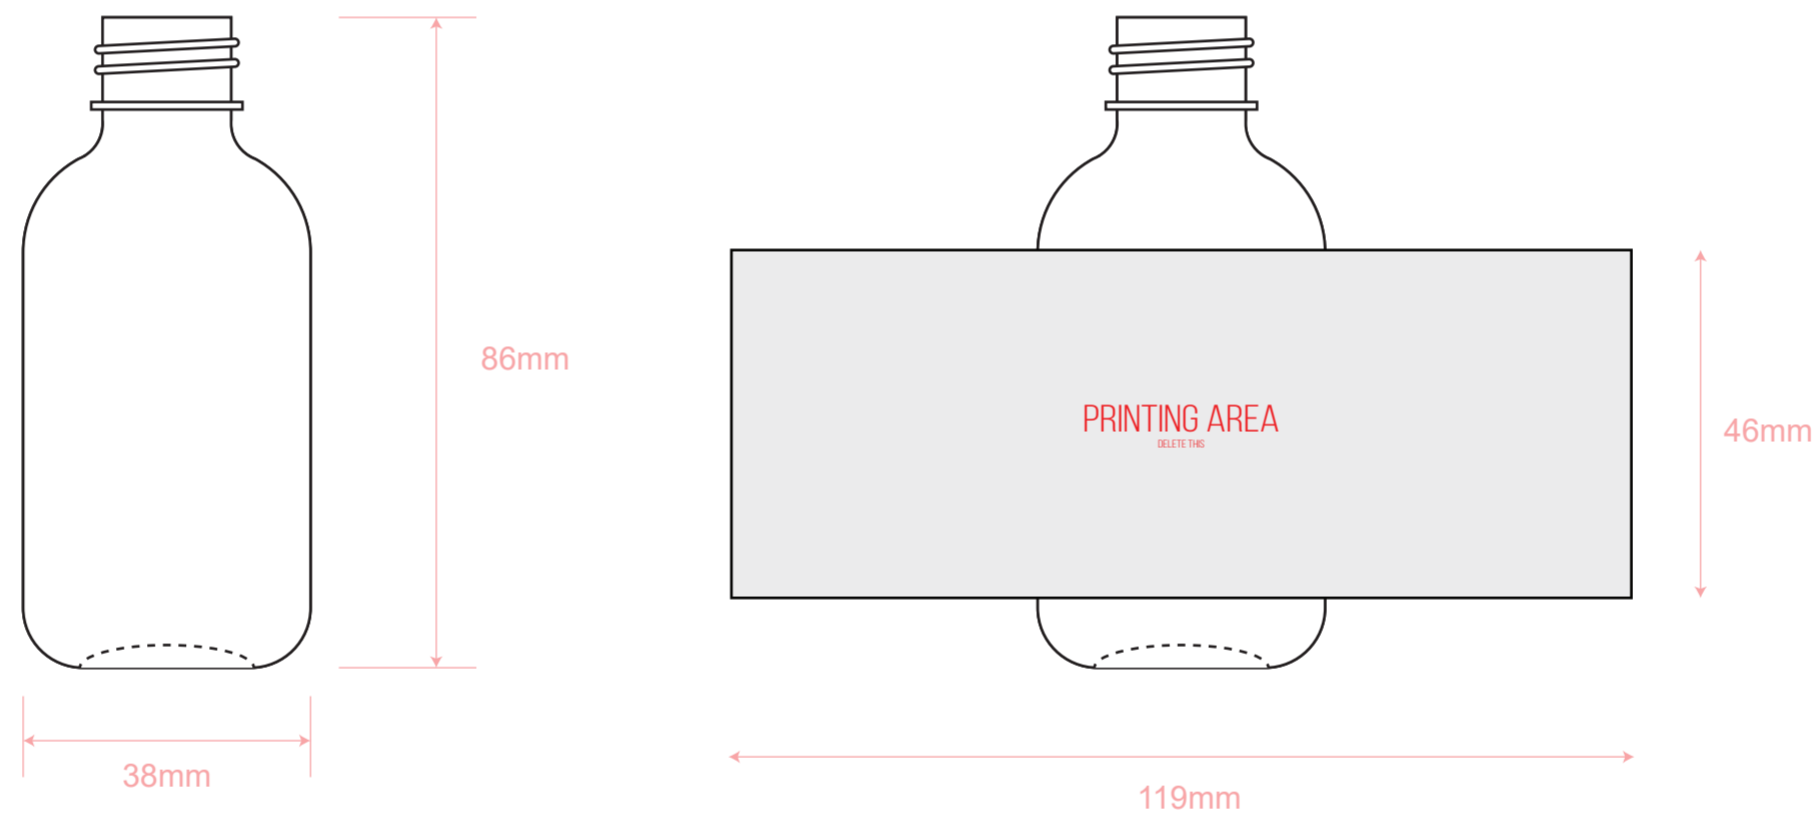

# BOTTLE DIELINE

**ITEM:** 60ML PLASTIC BOTTLE

**BOTTLE SIZE:** 38MM X 86MM

**CLIENT:** CUSTOMER'S NAME

- PLEASE USE VECTOR GRAPHICS OR HIGH RESOLUTION IMAGES
- PUT CALL OUTS TO WHICH ELEMENTS ARE HAVING EFFECT/FINISH
- MINIMUM FONT SIZE IS 6PT

Light 4 Life

LABEL TYPE

PLEASE SELECT:  FOIL DECAL

FULL PRINT

DECAL COLOR

PLEASE SELECT:  WHITE

BLACK

ROSE