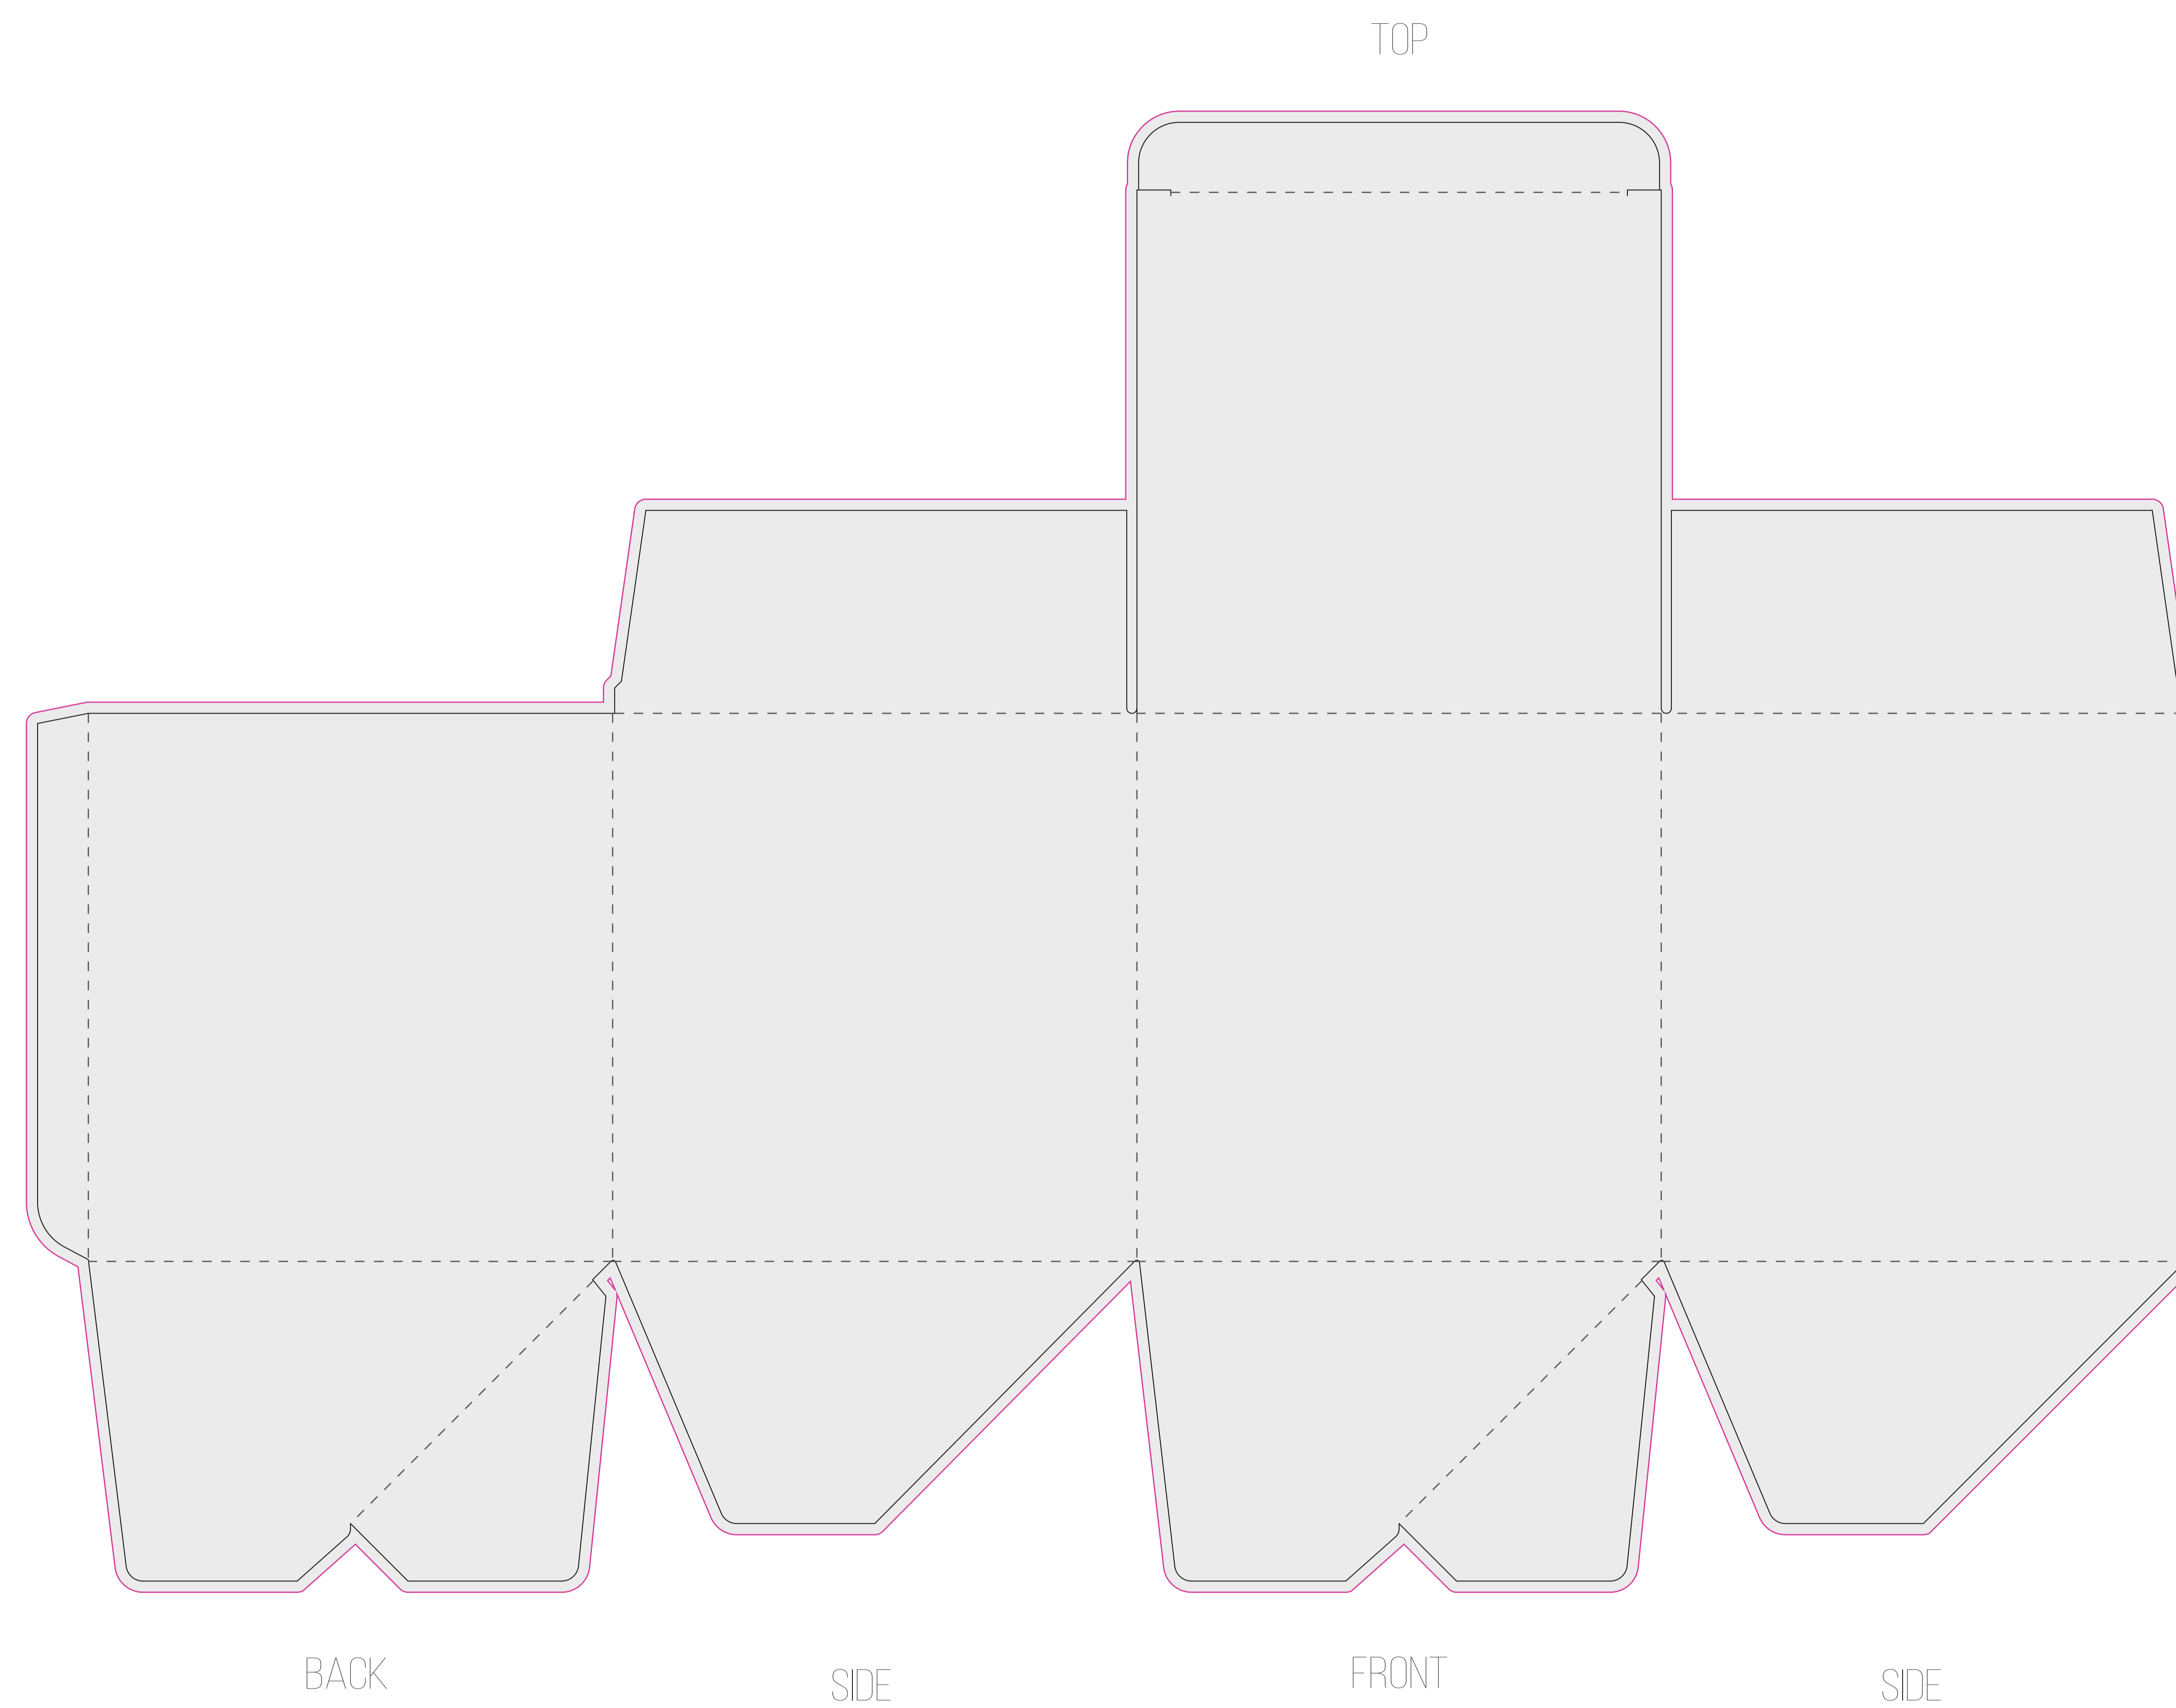

ITEM: 55oz HEAVY ROCKS W/ WOOD LID TUCK BOX

BOX SIZE: 155MM X 155MM X 162MM

CLIENT: CUSTOMER'S NAME

- PLEASE USE VECTOR GRAPHICS OR HIGH RESOLUTION IMAGES
- PUT CALL OUTS TO WHICH ELEMENTS ARE HAVING EFFECT/FINISH

MAIN BOX

E FLUTE INSERT

- CUT LINES
- - - - - SOFT CREASE
- OUTSIDE BLEED

LOGO/DESIGN COLORS:

#FFFFFF

	PAPER WEIGHT	400G W/ E FLUTE INSERT				
	PAPER MATERIAL	PLEASE SELECT: <input type="checkbox"/> WHITE	<input type="checkbox"/> BLACK	<input type="checkbox"/> KRAFT		
	LAMINATION	PLEASE SELECT: <input type="checkbox"/> MATTE	<input type="checkbox"/> GLOSS	<input type="checkbox"/> RAW PAPER		
	EFFECTS/FINISHES	PLEASE SELECT: <input type="checkbox"/> FULL COLOR PRINT	<input type="checkbox"/> FOIL	<input type="checkbox"/> SPOT VARNISHED	<input type="checkbox"/> EMBOSSSED	<input type="checkbox"/> DEBOSSSED
	E FLUTE INSERT COLOR	PLEASE SELECT: <input type="checkbox"/> WHITE	<input type="checkbox"/> BLACK			