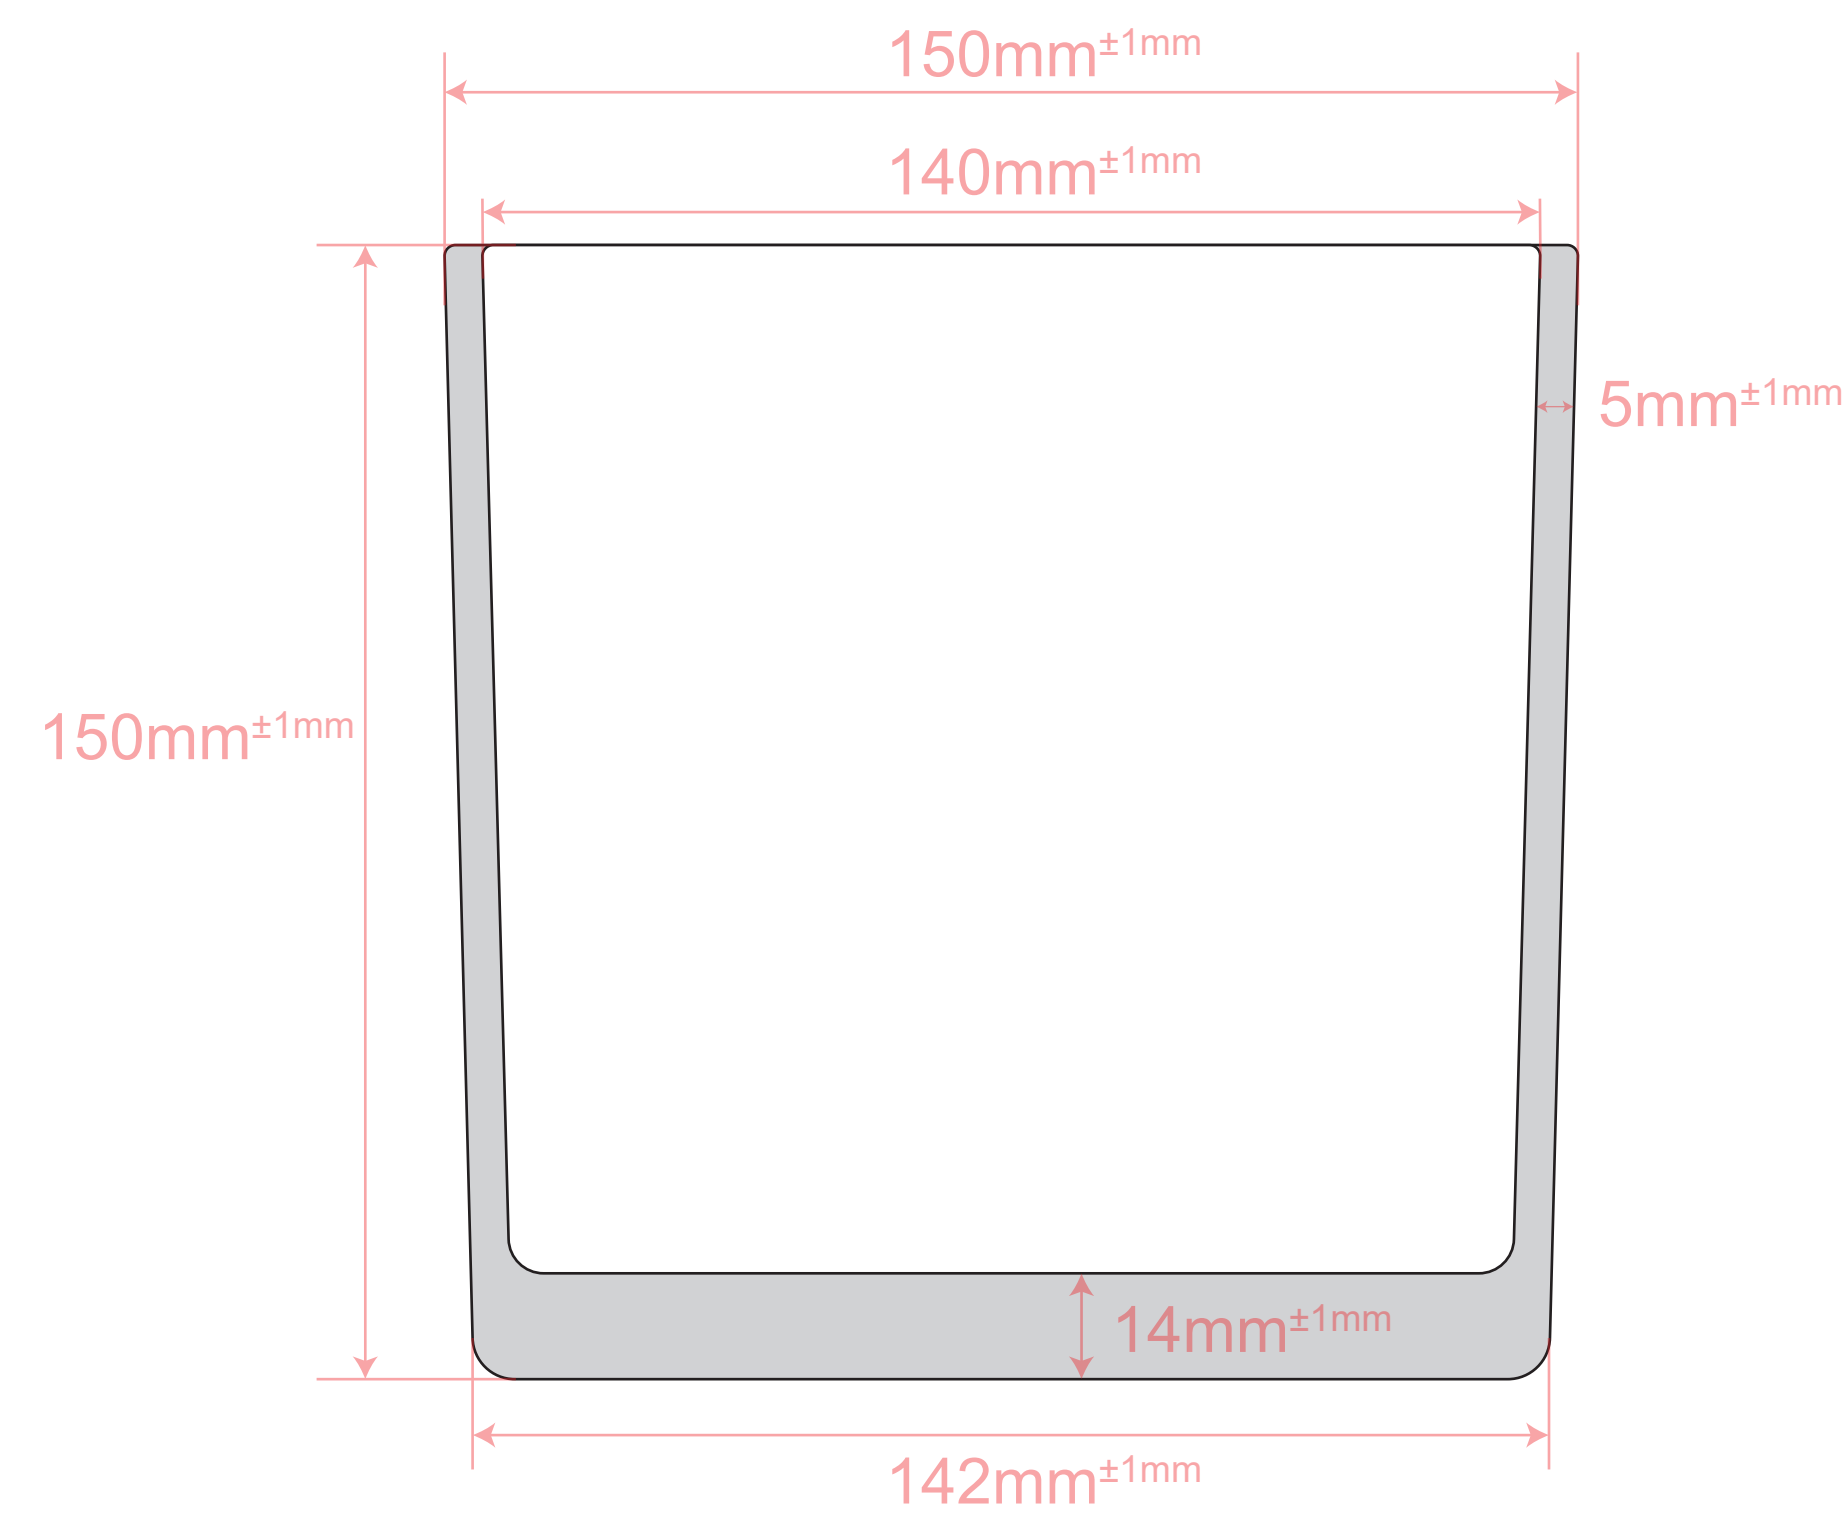

VESSEL DIELINE

ITEM: 55oz HEAVY ROCKS VESSEL

VESSEL SIZE: 150MM X 142MM X 150MM

CLIENT: CUSTOMER'S NAME

- PLEASE USE VECTOR GRAPHICS OR HIGH RESOLUTION IMAGES
- PUT CALL OUTS TO WHICH ELEMENTS ARE HAVING EFFECT/FINISH
- MINIMUM FONT SIZE IS 6PT

Light 4 Life

LABEL TYPE

PLEASE SELECT: FOIL DECAL

FULL PRINT

DECAL COLOR

PLEASE SELECT: WHITE

BLACK

ROSE