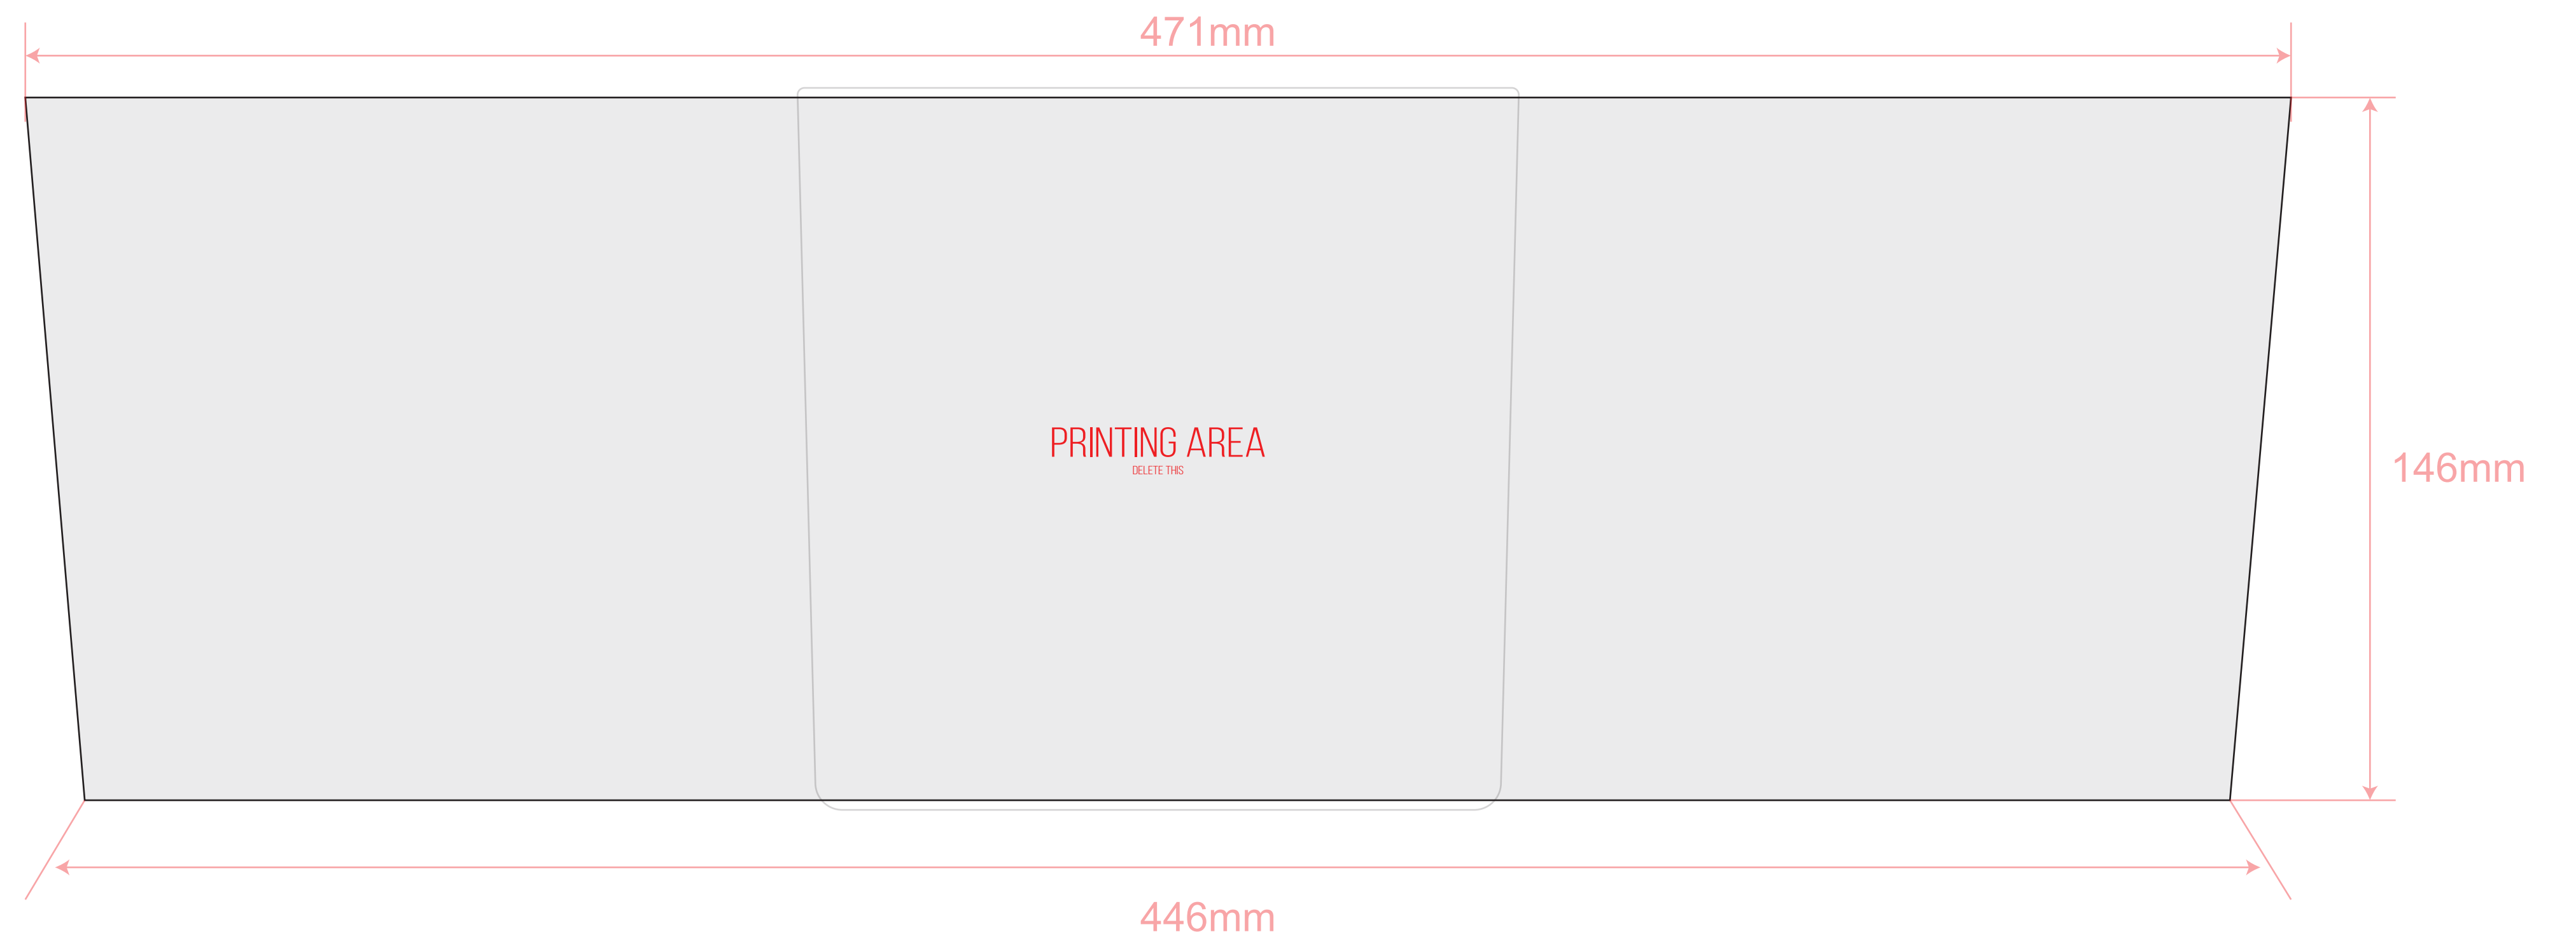

VESSEL DIELINE

ITEM: 55oz HEAVY ROCKS VESSEL

VESSEL SIZE: 150MM X 142MM X 150MM

CLIENT: CUSTOMER'S NAME

- PLEASE USE VECTOR GRAPHICS OR HIGH RESOLUTION IMAGES
- PUT CALL OUTS TO WHICH ELEMENTS ARE HAVING EFFECT/FINISH
- MINIMUM FONT SIZE IS 6PT

Light 4 Life

LABEL TYPE

PLEASE SELECT: FOIL DECAL

FULL PRINT

DECAL COLOR

PLEASE SELECT: WHITE

BLACK

ROSE