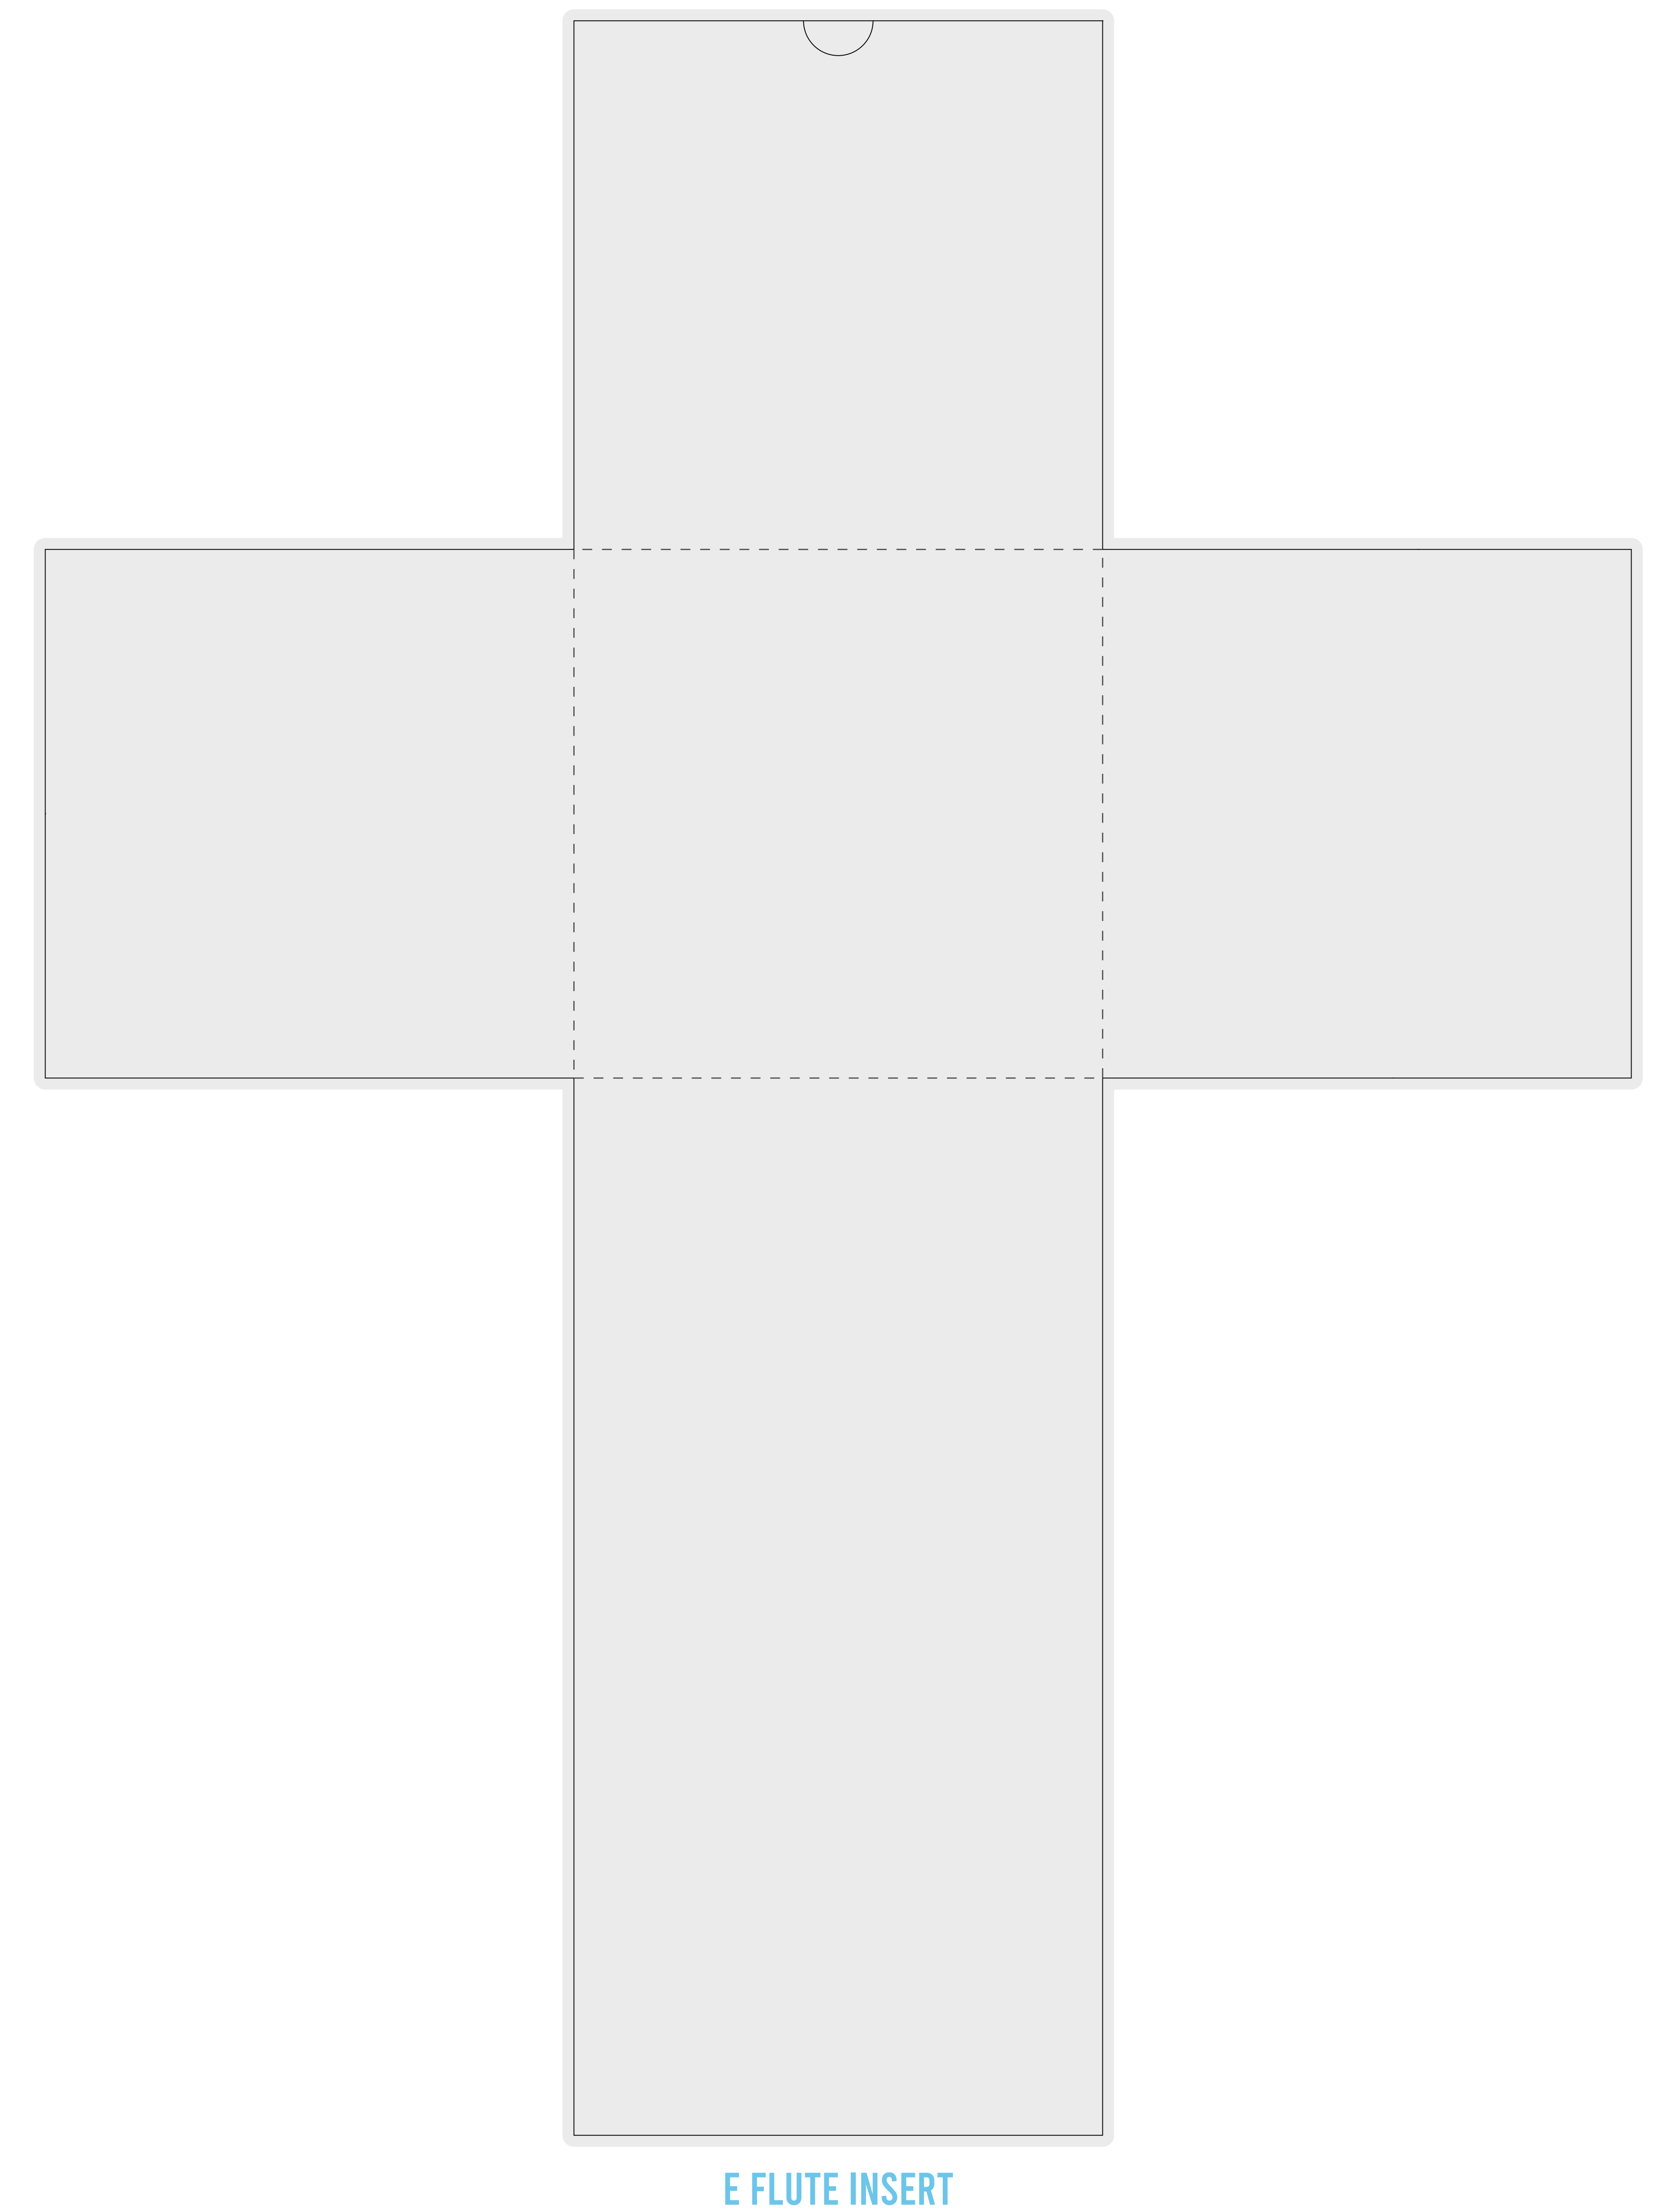

ITEM: 55oz HEAVY ROCKS TUCK BOX

BOX SIZE: 155MM X 155MM X 156MM

CLIENT: CUSTOMER'S NAME

- PLEASE USE VECTOR GRAPHICS OR HIGH RESOLUTION IMAGES
- PUT CALL OUTS TO WHICH ELEMENTS ARE HAVING EFFECT/FINISH

- CUT LINES
- - - - - SOFT CREASE
- OUTSIDE BLEED

LOGO/DESIGN COLORS:

#FFFFFF

Light 4 Life

PAPER WEIGHT	400G W/ E FLUTE INSERT		
PAPER MATERIAL	PLEASE SELECT: <input type="checkbox"/> WHITE	<input type="checkbox"/> BLACK	<input type="checkbox"/> KRAFT
LAMINATION	PLEASE SELECT: <input type="checkbox"/> MATTE	<input type="checkbox"/> GLOSS	<input type="checkbox"/> RAW PAPER
EFFECTS/FINISHES	PLEASE SELECT: <input type="checkbox"/> FULL COLOR PRINT	<input type="checkbox"/> FOIL	<input type="checkbox"/> SPOT VARNISHED <input type="checkbox"/> EMBOSSSED <input type="checkbox"/> DEBOSSSED
E FLUTE INSERT COLOR	PLEASE SELECT: <input type="checkbox"/> WHITE	<input type="checkbox"/> BLACK	