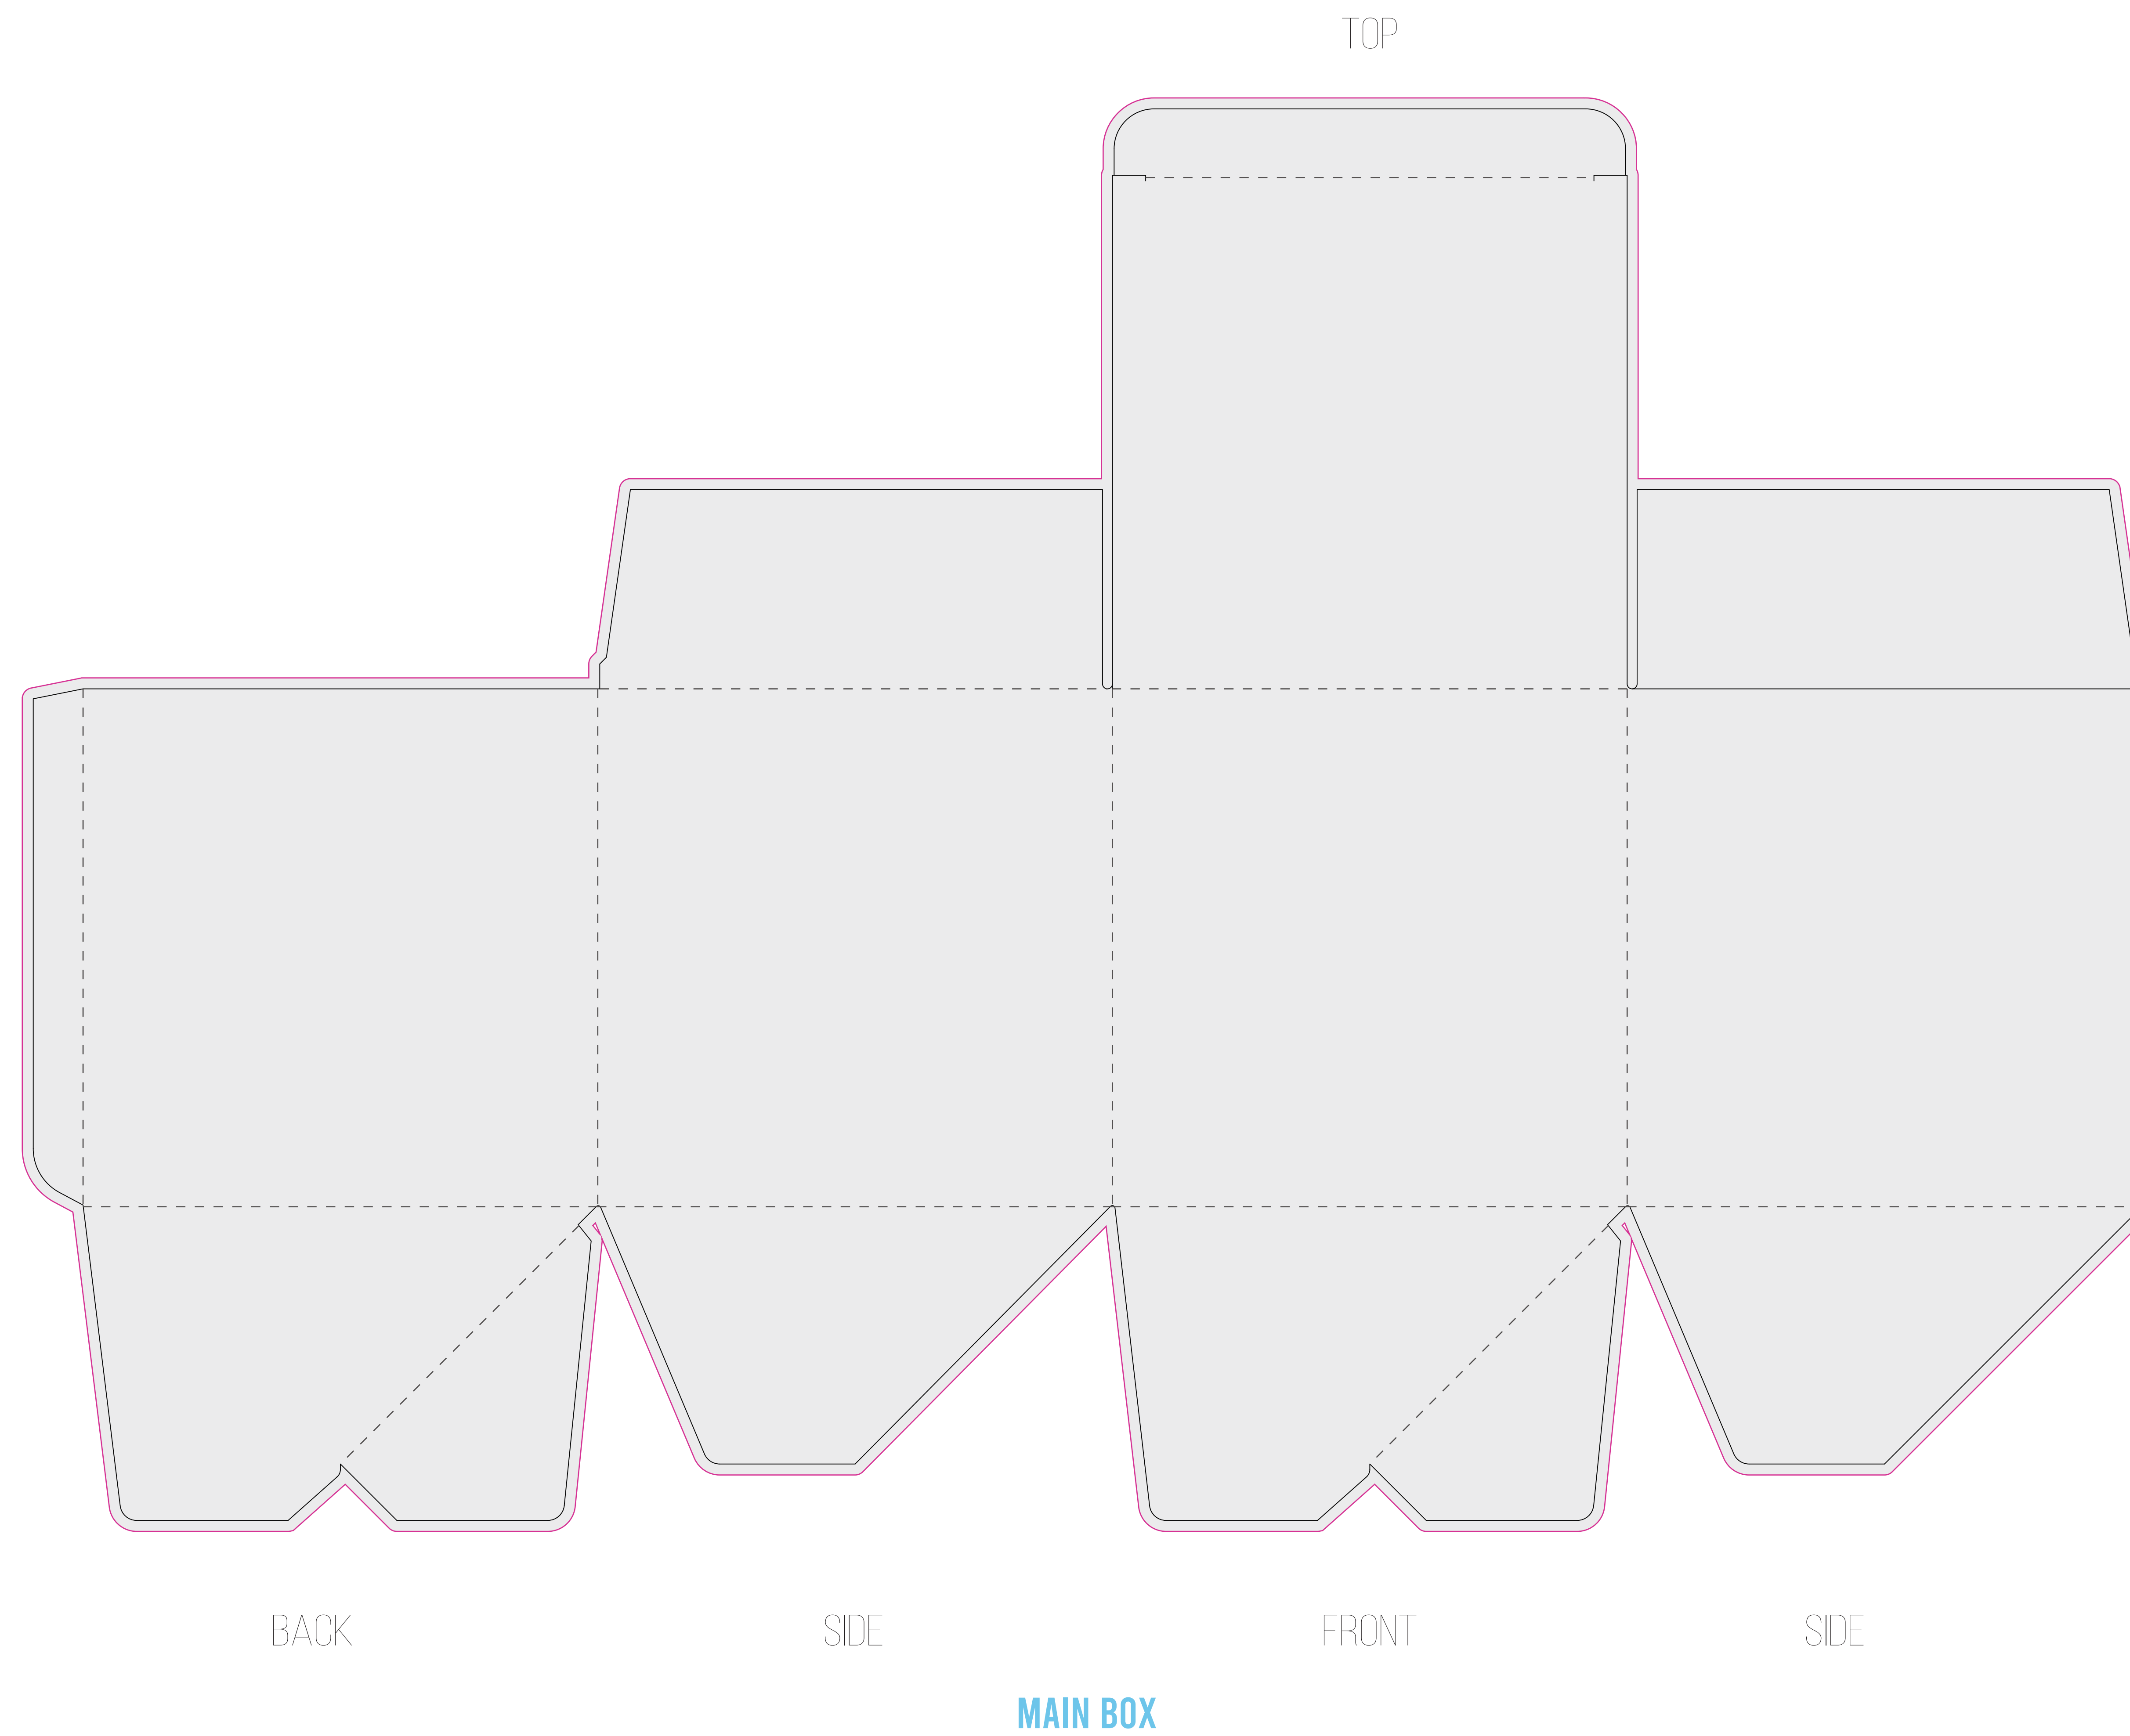

ITEM: 55oz HEAVY ROCKS TUCK BOX

BOX SIZE: 155MM X 155MM X 156MM

CLIENT: CUSTOMER'S NAME

- PLEASE USE VECTOR GRAPHICS OR HIGH RESOLUTION IMAGES
- PUT CALL OUTS TO WHICH ELEMENTS ARE HAVING EFFECT/FINISH

- CUT LINES
- - - - - SOFT CREASE
- OUTSIDE BLEED

LOGO/DESIGN COLORS:

#FFFFFF

Light 4 Life

PAPER WEIGHT	400G W/ E FLUTE INSERT		
PAPER MATERIAL	PLEASE SELECT: <input type="checkbox"/> WHITE	<input type="checkbox"/> BLACK	<input type="checkbox"/> KRAFT
LAMINATION	PLEASE SELECT: <input type="checkbox"/> MATTE	<input type="checkbox"/> GLOSS	<input type="checkbox"/> RAW PAPER
EFFECTS/FINISHES	PLEASE SELECT: <input type="checkbox"/> FULL COLOR PRINT	<input type="checkbox"/> FOIL	<input type="checkbox"/> SPOT VARNISHED <input type="checkbox"/> EMBOSSSED <input type="checkbox"/> DEBOSSSED
E FLUTE INSERT COLOR	PLEASE SELECT: <input type="checkbox"/> WHITE	<input type="checkbox"/> BLACK	