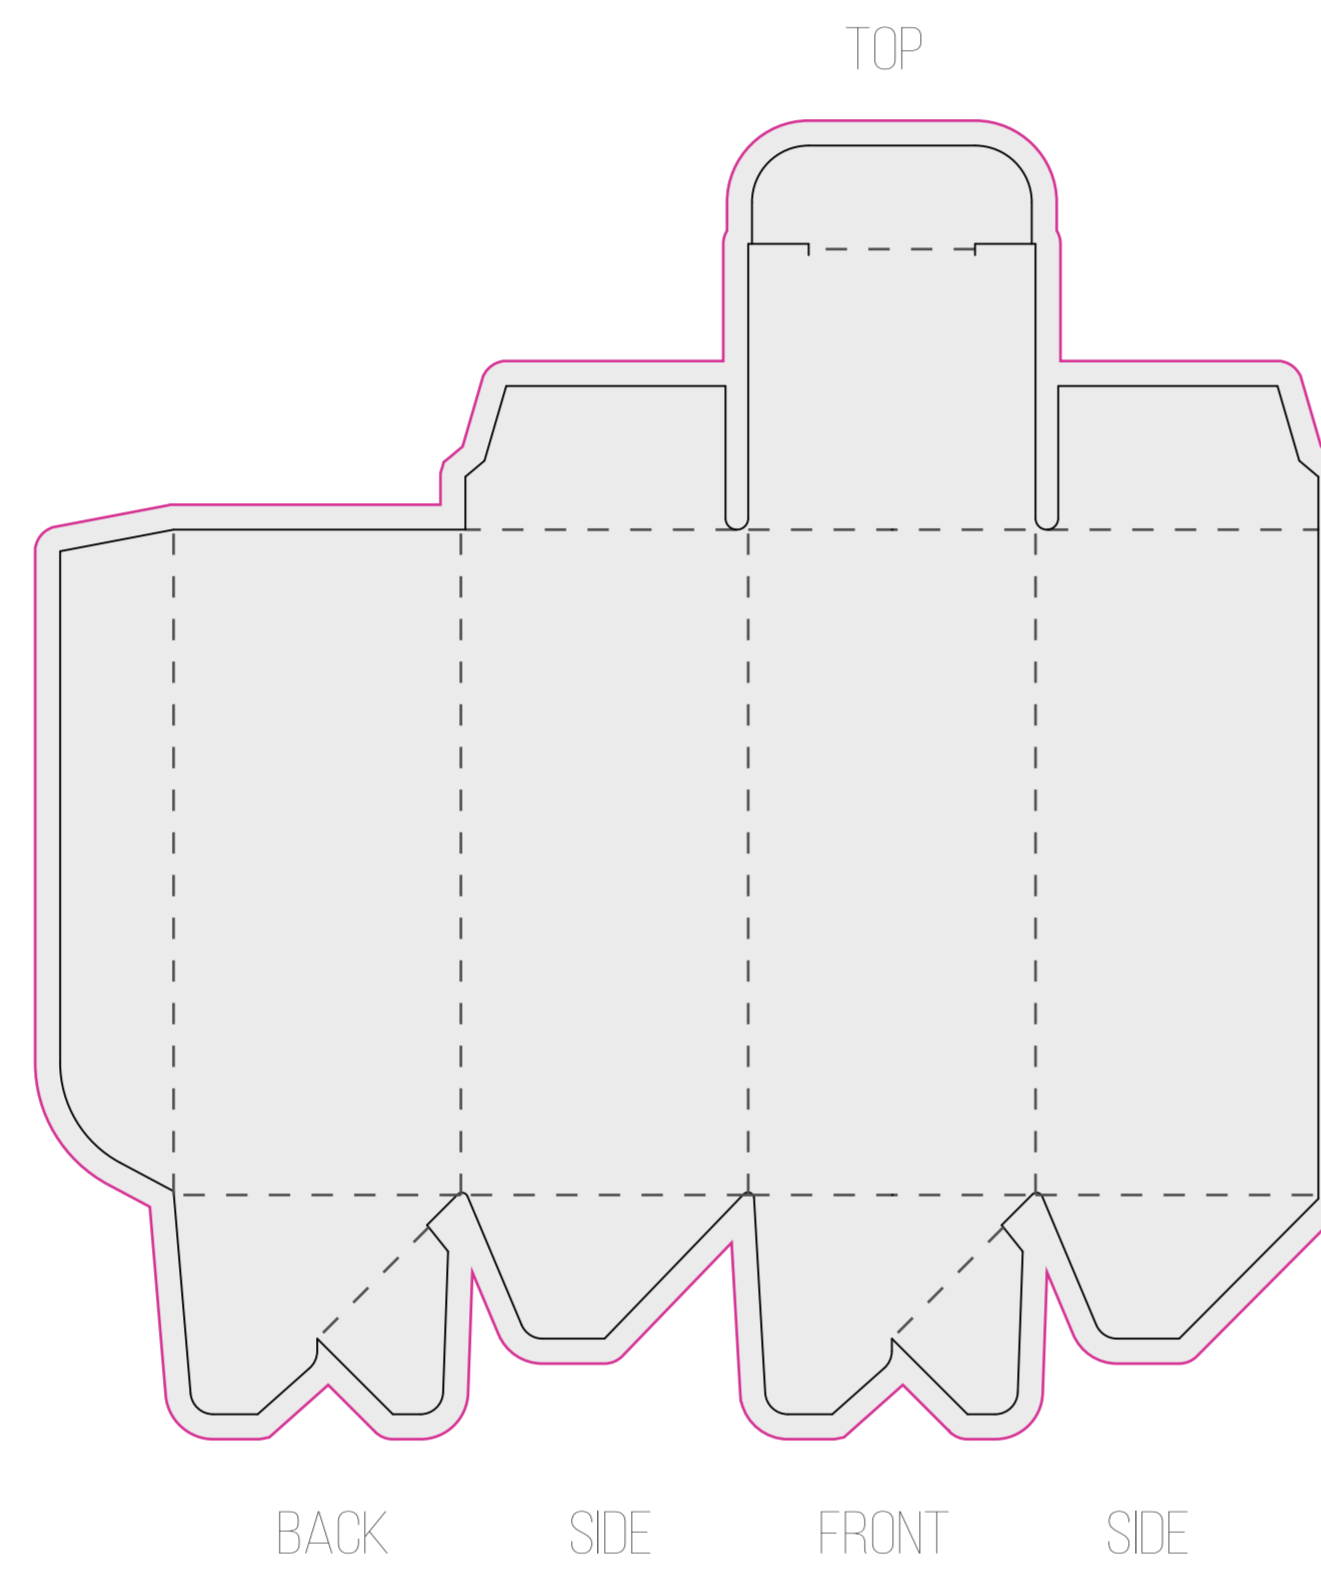

DIELINE

ITEM: 30ML EURO DROPPER TUCK BOX W/ E FLUTE

BOX SIZE: 38MM X 38MM X 88MM

CLIENT: CUSTOMER'S NAME

- PLEASE USE VECTOR GRAPHICS OR HIGH RESOLUTION IMAGES
- PUT CALL OUTS TO WHICH ELEMENTS ARE HAVING EFFECT/FINISH
- MINIMUM FONT SIZE IS 6PT

MAIN BOX

E FLUTE INSERT

- CUT LINES
- SOFT CREESE
- OUTSIDE BLEED

LOGO/DESIGN COLORS:

#FFFFFF

PAPER WEIGHT	400G W/ E FLUTE INSERT			
PAPER MATERIAL	PLEASE SELECT: <input type="checkbox"/> WHITE	<input type="checkbox"/> BLACK	<input type="checkbox"/> KRAFT	
LAMINATION	PLEASE SELECT: <input type="checkbox"/> MATTE	<input type="checkbox"/> GLOSS	<input type="checkbox"/> RAW PAPER	
EFFECTS/FINISHES	PLEASE SELECT: <input type="checkbox"/> FULL COLOR PRINT	<input type="checkbox"/> FOIL	<input type="checkbox"/> SPOT VARNISHED	<input type="checkbox"/> EMBOSSSED <input type="checkbox"/> DEBOSSSED
E FLUTE INSERT COLOR	PLEASE SELECT: <input type="checkbox"/> WHITE	<input type="checkbox"/> BLACK		