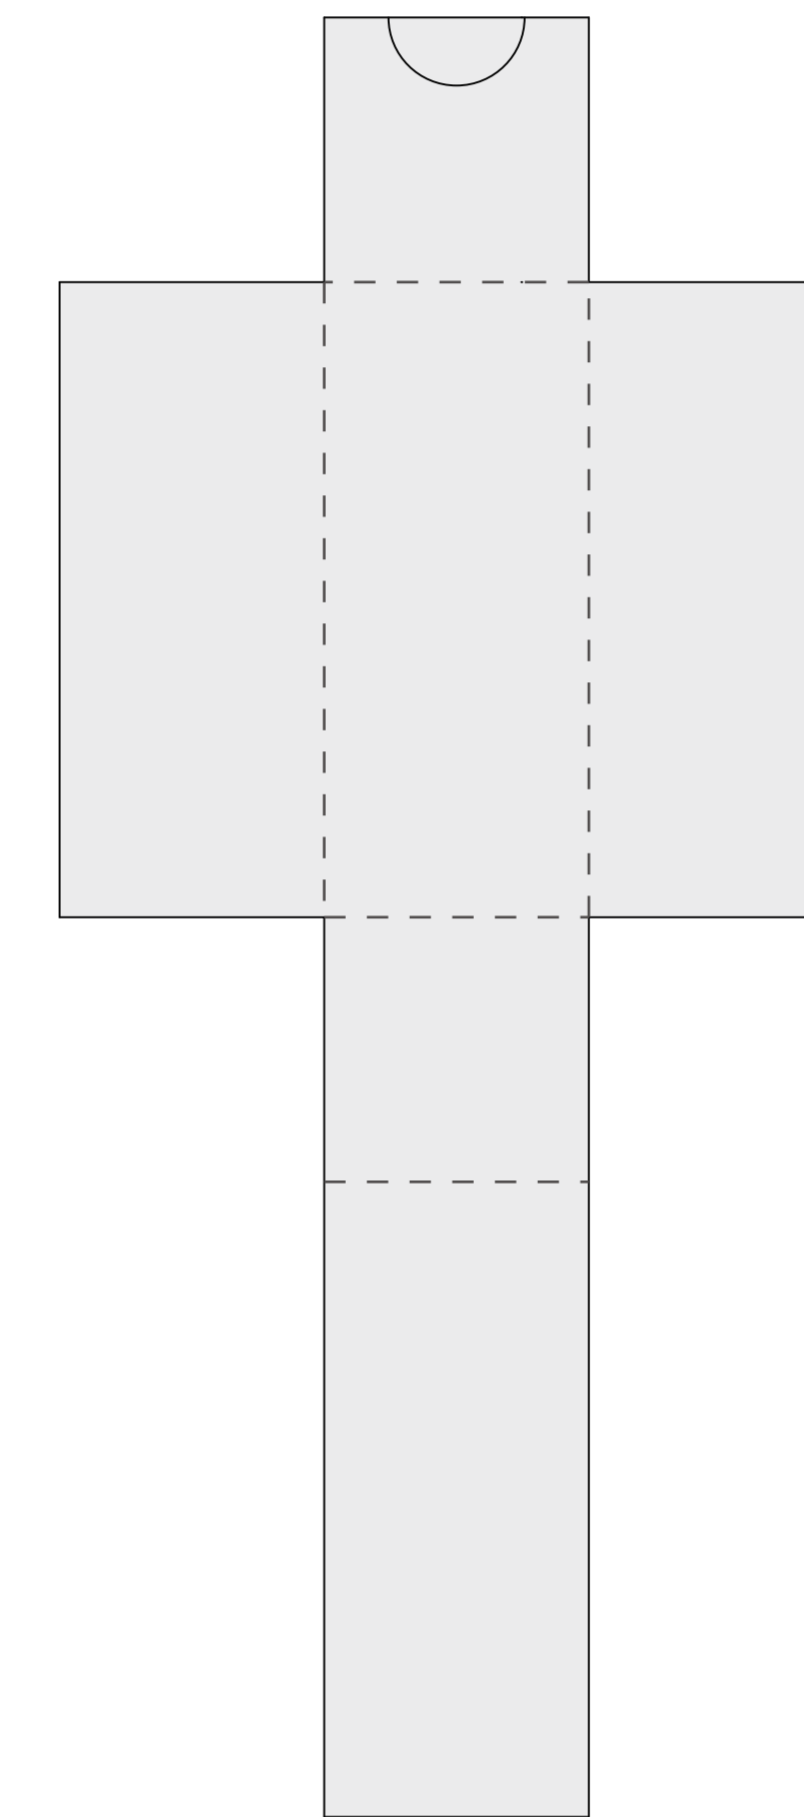

DIELINE

ITEM: 30ML EURO DROPPER TUCK BOX W/ E FLUTE

BOX SIZE: 38MM X 38MM X 88MM

CLIENT: CUSTOMER'S NAME

- PLEASE USE VECTOR GRAPHICS OR HIGH RESOLUTION IMAGES
- PUT CALL OUTS TO WHICH ELEMENTS ARE HAVING EFFECT/FINISH
- MINIMUM FONT SIZE IS 6PT

MAIN BOX

E FLUTE INSERT

- CUT LINES
- SOFT CREESE
- OUTSIDE BLEED

LOGO/DESIGN COLORS:

#FFFFFF

PAPER WEIGHT	400G W/ E FLUTE INSERT			
PAPER MATERIAL	PLEASE SELECT: <input type="checkbox"/> WHITE	<input type="checkbox"/> BLACK	<input type="checkbox"/> KRAFT	
LAMINATION	PLEASE SELECT: <input type="checkbox"/> MATTE	<input type="checkbox"/> GLOSS	<input type="checkbox"/> RAW PAPER	
EFFECTS/FINISHES	PLEASE SELECT: <input type="checkbox"/> FULL COLOR PRINT	<input type="checkbox"/> FOIL	<input type="checkbox"/> SPOT VARNISHED	<input type="checkbox"/> EMBOSSSED <input type="checkbox"/> DEBOSSSED
E FLUTE INSERT COLOR	PLEASE SELECT: <input type="checkbox"/> WHITE	<input type="checkbox"/> BLACK		