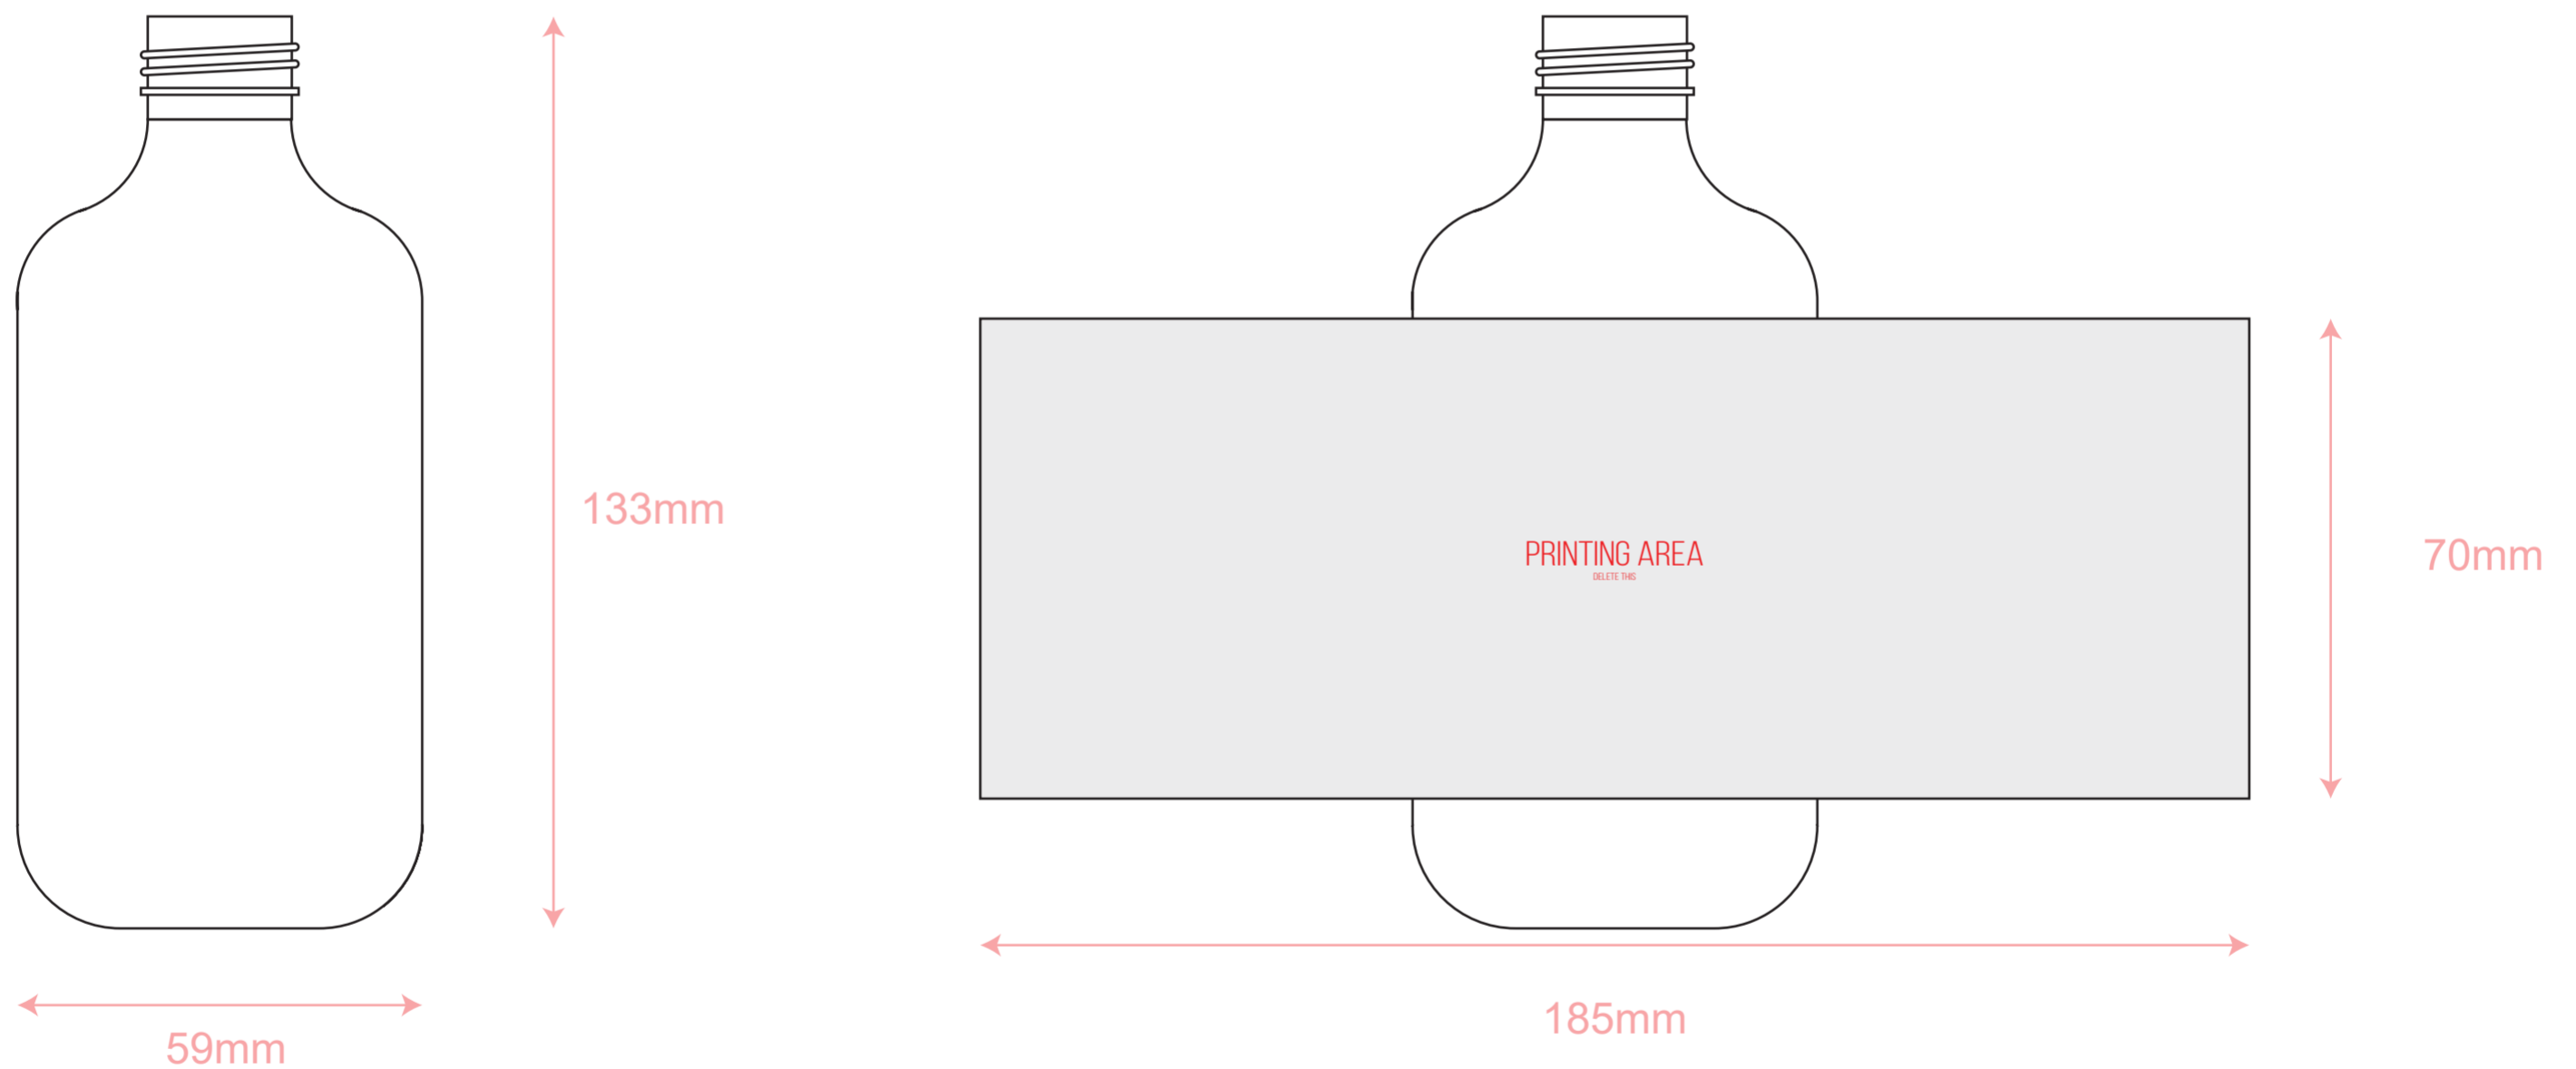

BOTTLE DIELINE

ITEM: 250ML PLASTIC BOTTLE

BOTTLE SIZE: 59MM X 133MM

CLIENT: CUSTOMER'S NAME

- PLEASE USE VECTOR GRAPHICS OR HIGH RESOLUTION IMAGES
- PUT CALL OUTS TO WHICH ELEMENTS ARE HAVING EFFECT/FINISH
- MINIMUM FONT SIZE IS 6PT

Light 4 Life

LABEL TYPE

PLEASE SELECT: FOIL DECAL

FULL PRINT

DECAL COLOR

PLEASE SELECT: WHITE

BLACK

ROSE