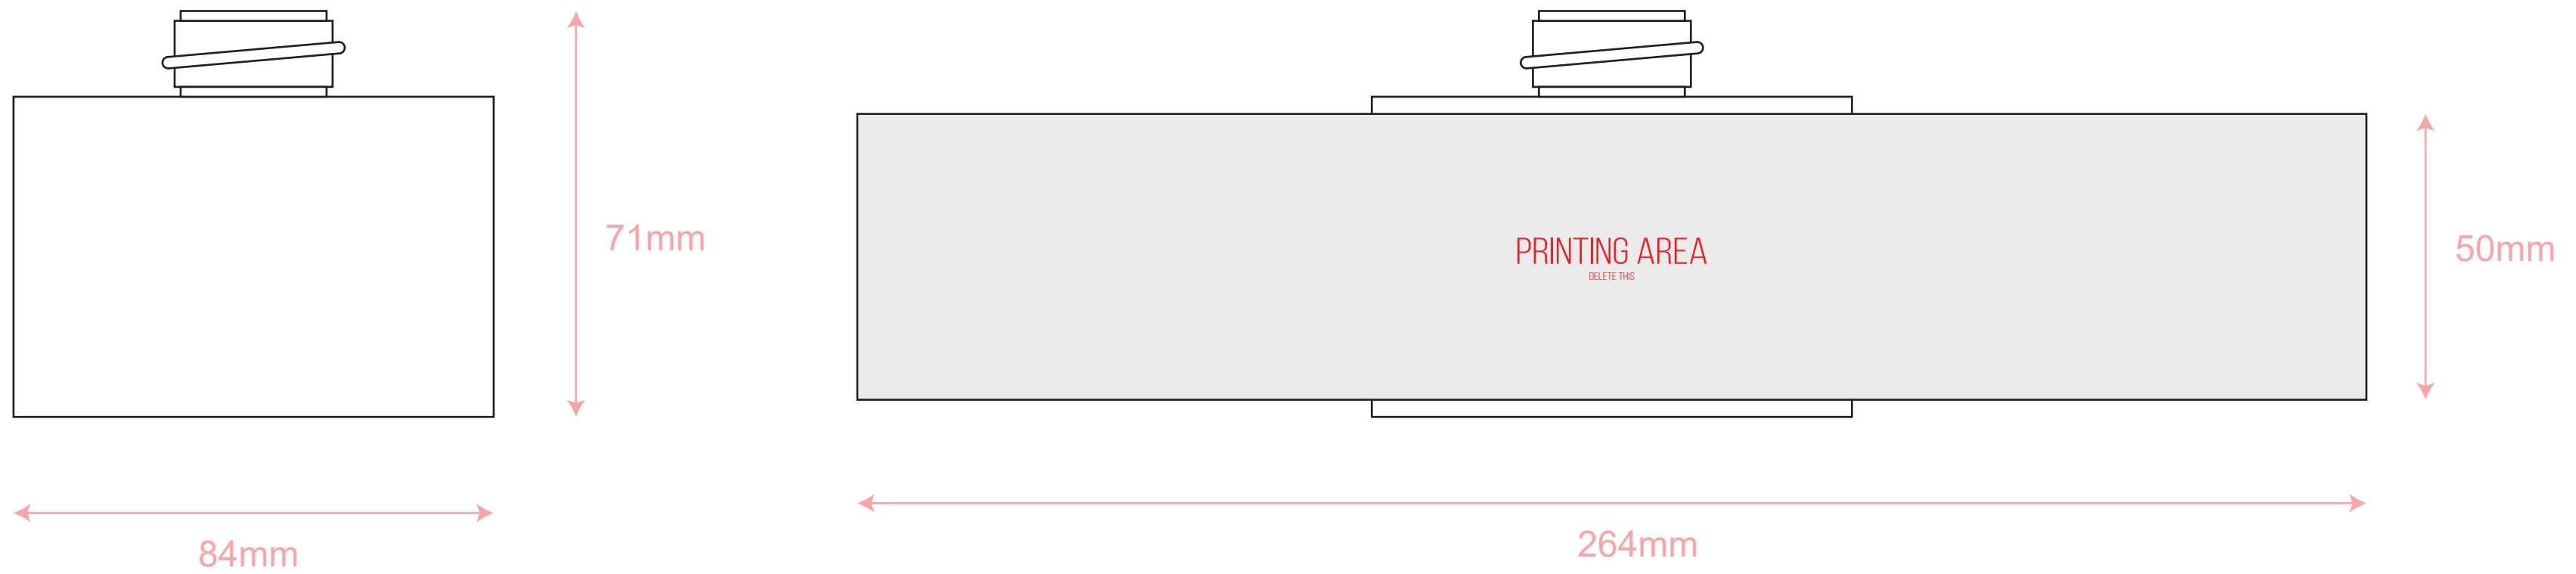

BOTTLE DIELINE

ITEM: 200ML BOTTLE

BOTTLE SIZE: 84MM X 71MM

CLIENT: CUSTOMER'S NAME

- PLEASE USE VECTOR GRAPHICS OR HIGH RESOLUTION IMAGES
- PUT CALL OUTS TO WHICH ELEMENTS ARE HAVING EFFECT/FINISH
- MINIMUM FONT SIZE IS 6PT

Light 4 Life

LABEL TYPE

PLEASE SELECT: FOIL DECAL

FULL PRINT

DECAL COLOR

PLEASE SELECT: WHITE

BLACK

ROSE