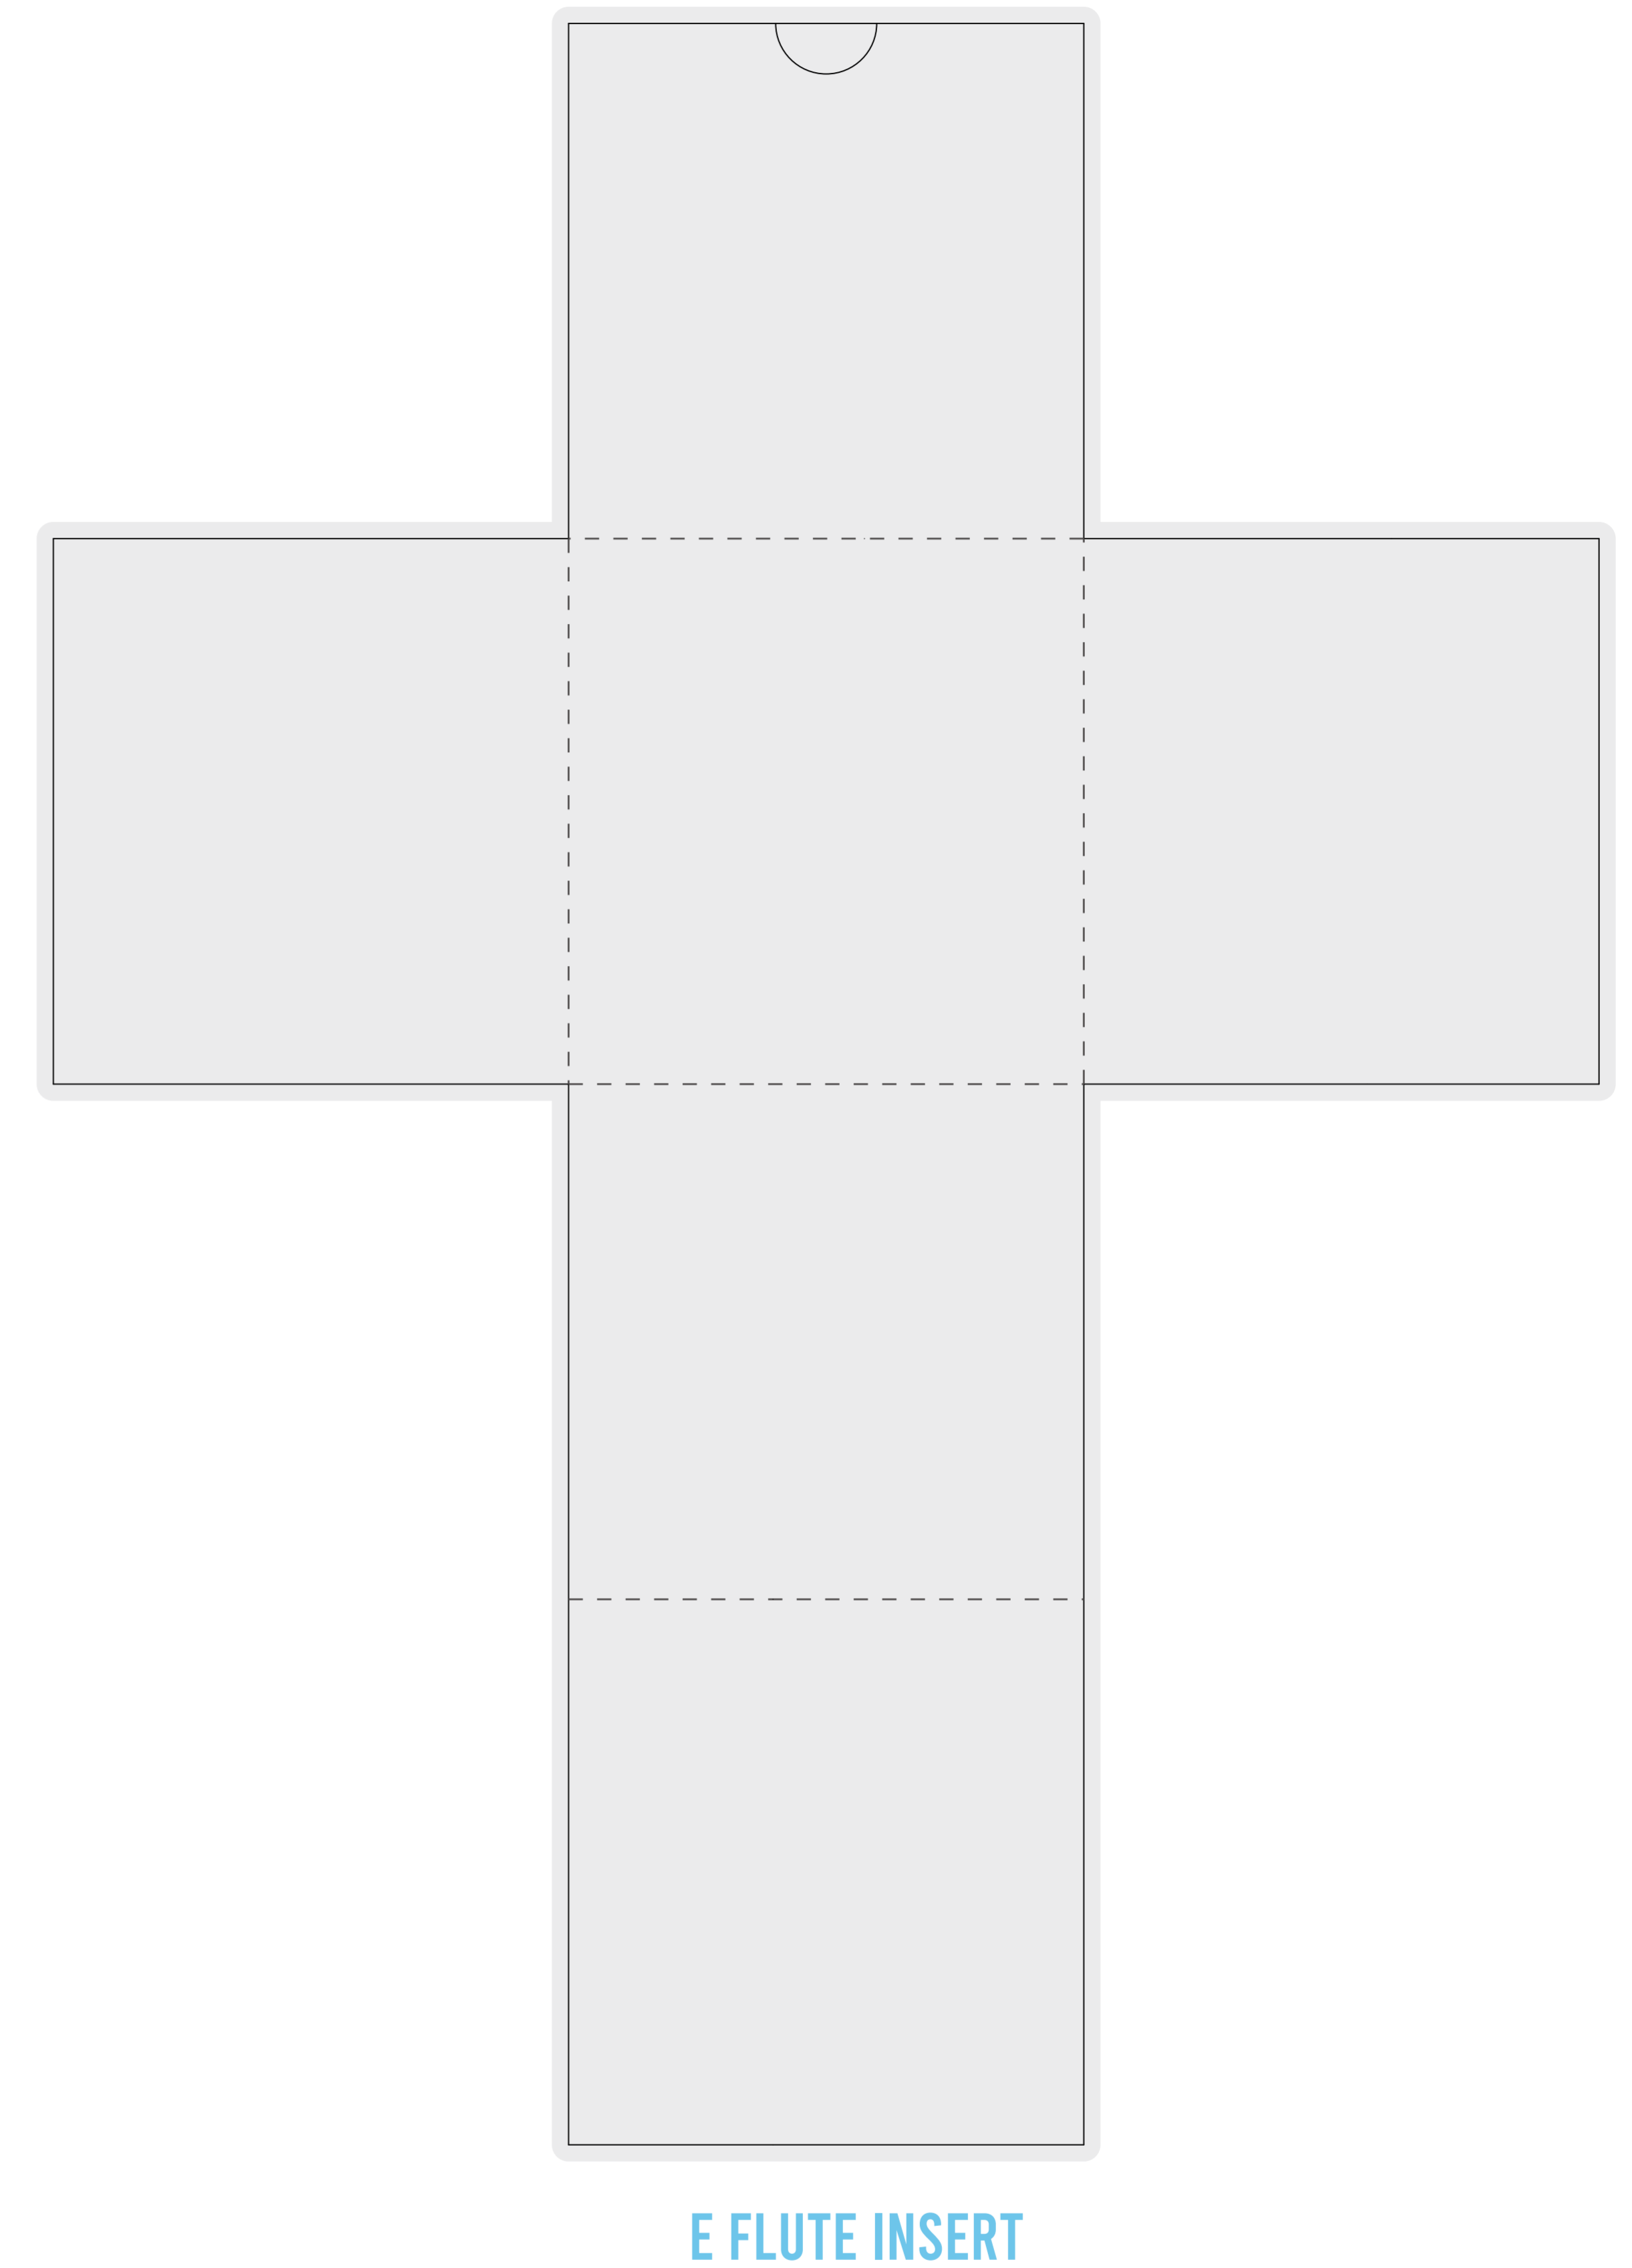

DIELINE

ITEM: 15oz HEAVY ROCKS W/ WOOD LID TUCK BOX

BOX SIZE: 105MM X 105MM X 112MM

CLIENT: CUSTOMER'S NAME

- PLEASE USE VECTOR GRAPHICS OR HIGH RESOLUTION IMAGES
- PUT CALL OUTS TO WHICH ELEMENTS ARE HAVING EFFECT/FINISH

- CUT LINES
- SOFT CREESE
- OUTSIDE BLEED

LOGO/DESIGN COLORS:

#FFFFFF

PAPER WEIGHT 400G W/ E FLUTE INSERT

PAPER MATERIAL PLEASE SELECT: WHITE BLACK KRAFT

LAMINATION PLEASE SELECT: MATTE GLOSS RAW PAPER

EFFECTS/FINISHES PLEASE SELECT: FULL COLOR PRINT FOIL SPOT VARNISHED EMBOSSSED DEBOSSSED

E FLUTE INSERT COLOR PLEASE SELECT: WHITE BLACK

Light 4 Life