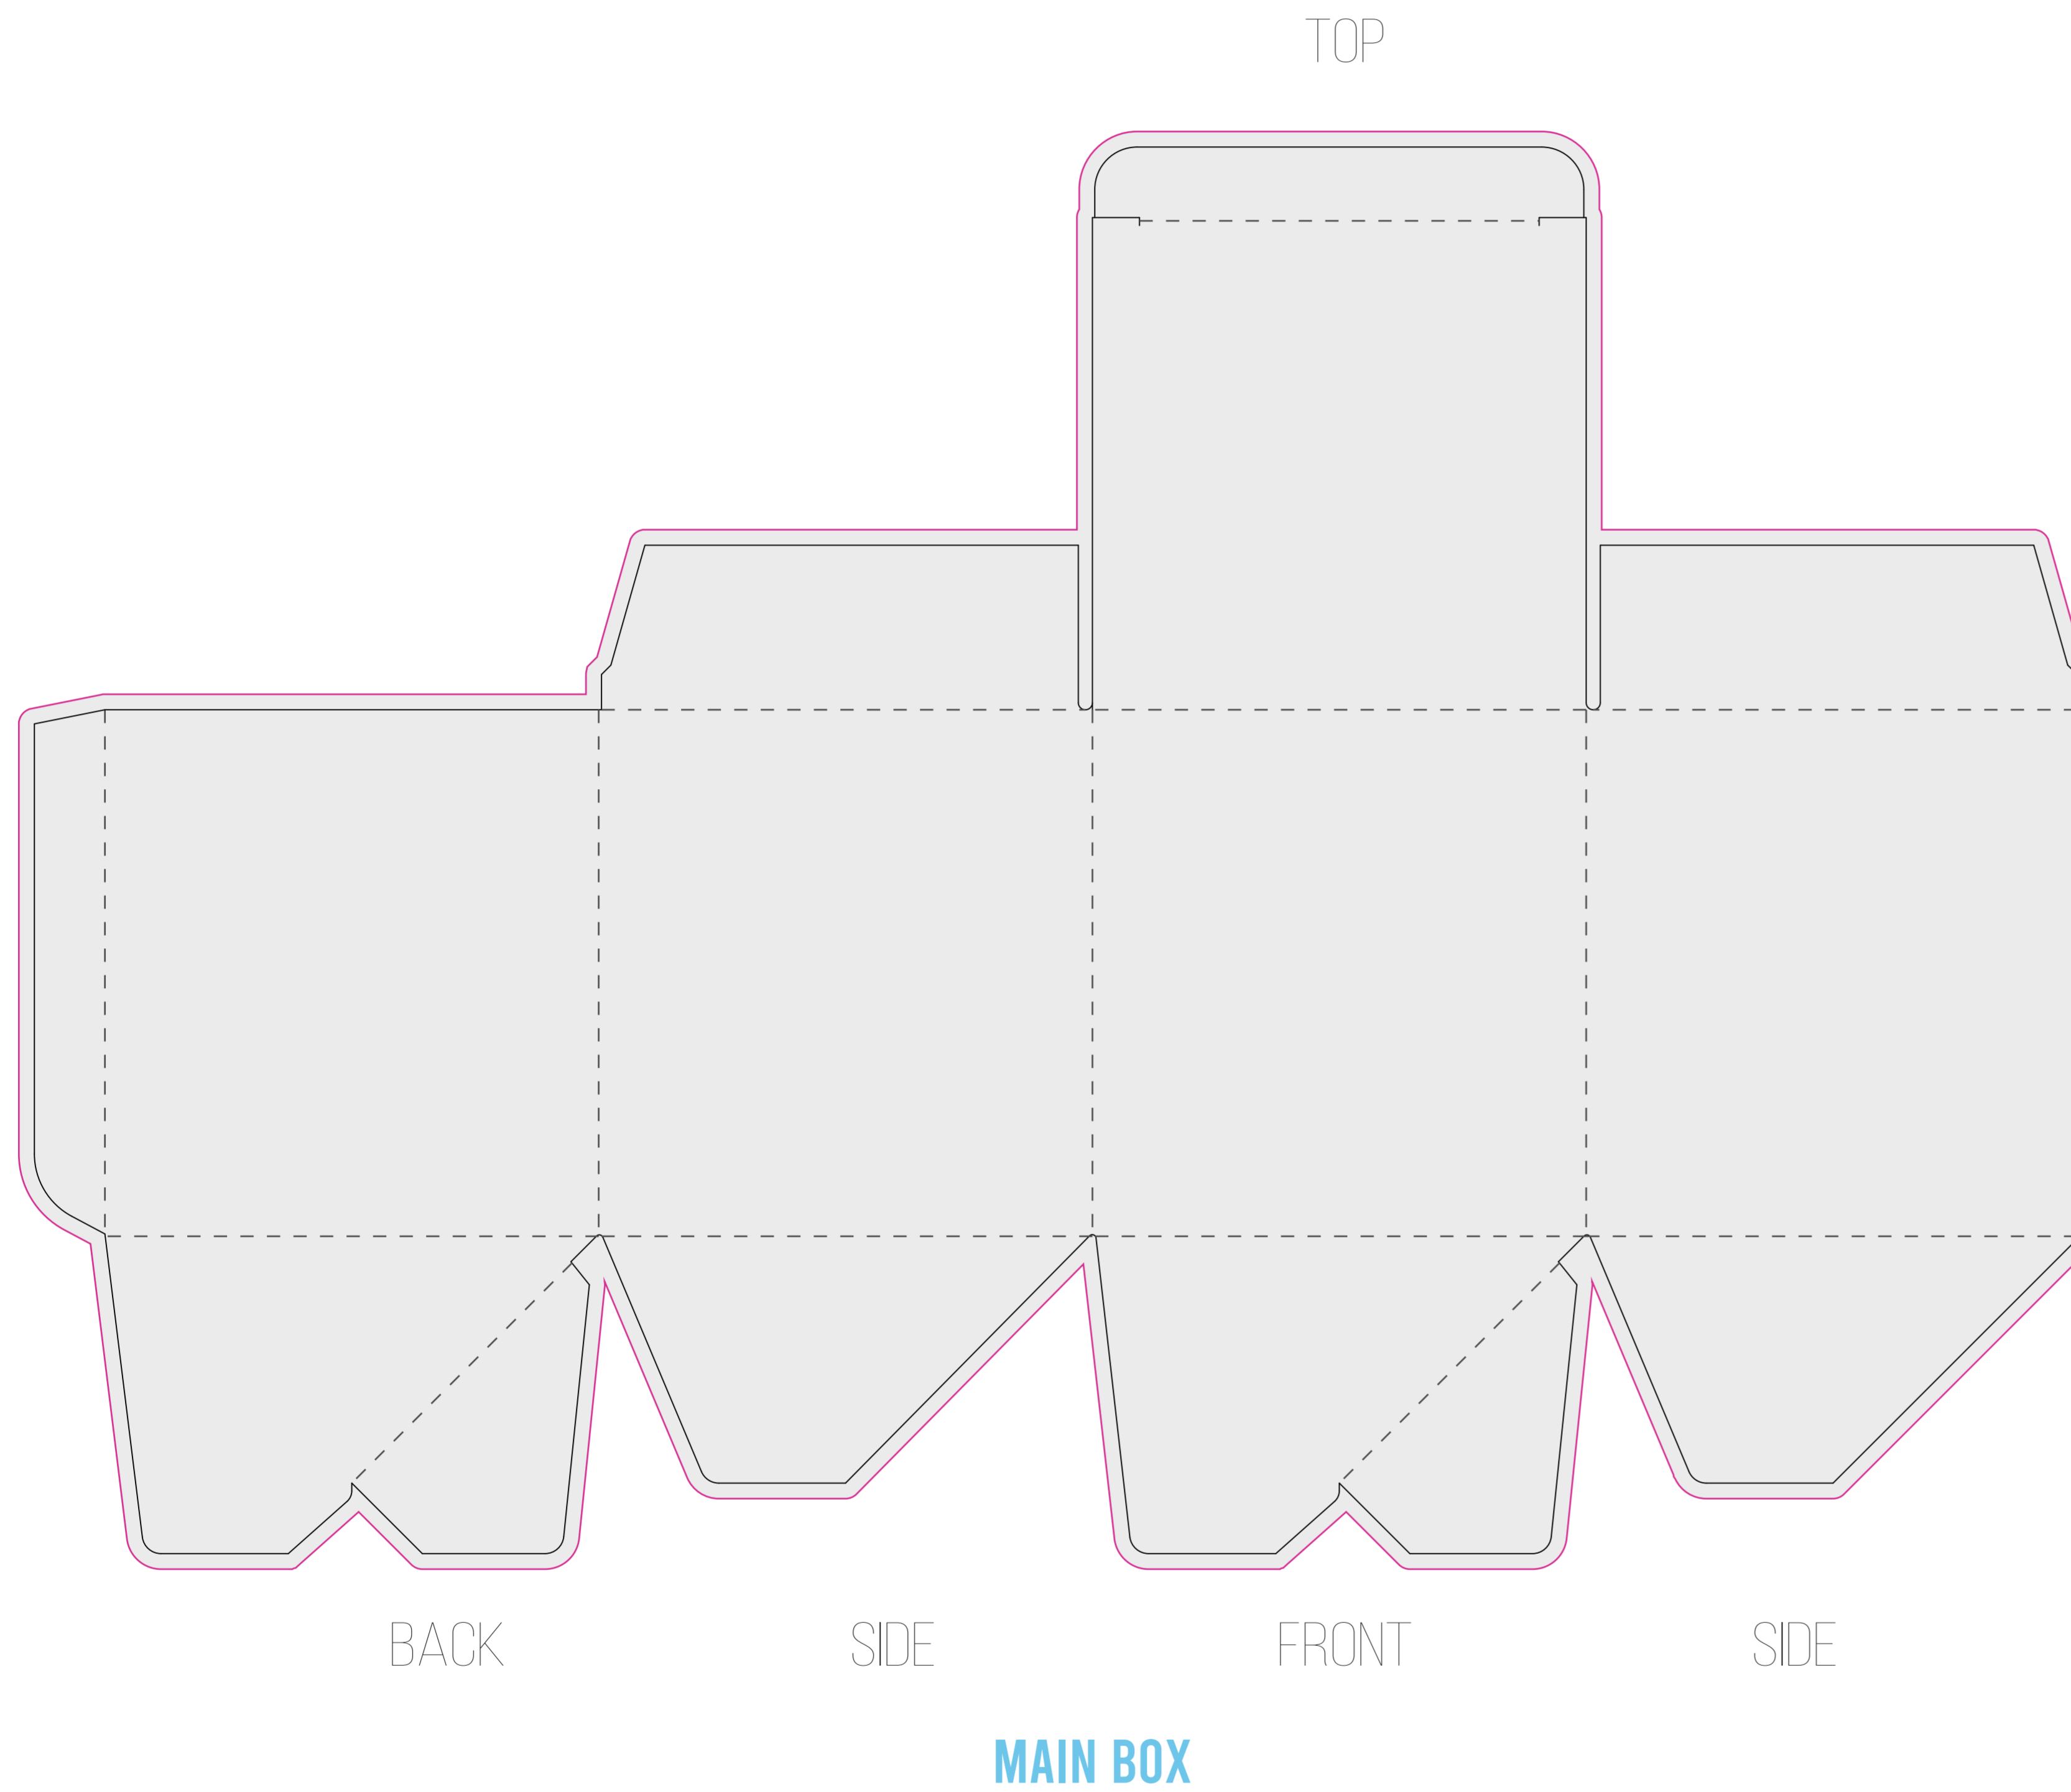

DIELINE

ITEM: 15oz HEAVY ROCKS W/ WOOD LID TUCK BOX

BOX SIZE: 105MM X 105MM X 112MM

CLIENT: CUSTOMER'S NAME

- PLEASE USE VECTOR GRAPHICS OR HIGH RESOLUTION IMAGES
- PUT CALL OUTS TO WHICH ELEMENTS ARE HAVING EFFECT/FINISH

- CUT LINES
- SOFT CREESE
- OUTSIDE BLEED

LOGO/DESIGN COLORS:

#FFFFFF

PAPER WEIGHT 400G W/ E FLUTE INSERT

PAPER MATERIAL PLEASE SELECT: WHITE BLACK KRAFT

LAMINATION PLEASE SELECT: MATTE GLOSS RAW PAPER

EFFECTS/FINISHES PLEASE SELECT: FULL COLOR PRINT FOIL SPOT VARNISHED EMBOSSSED DEBOSSSED

E FLUTE INSERT COLOR PLEASE SELECT: WHITE BLACK

Light 4 Life