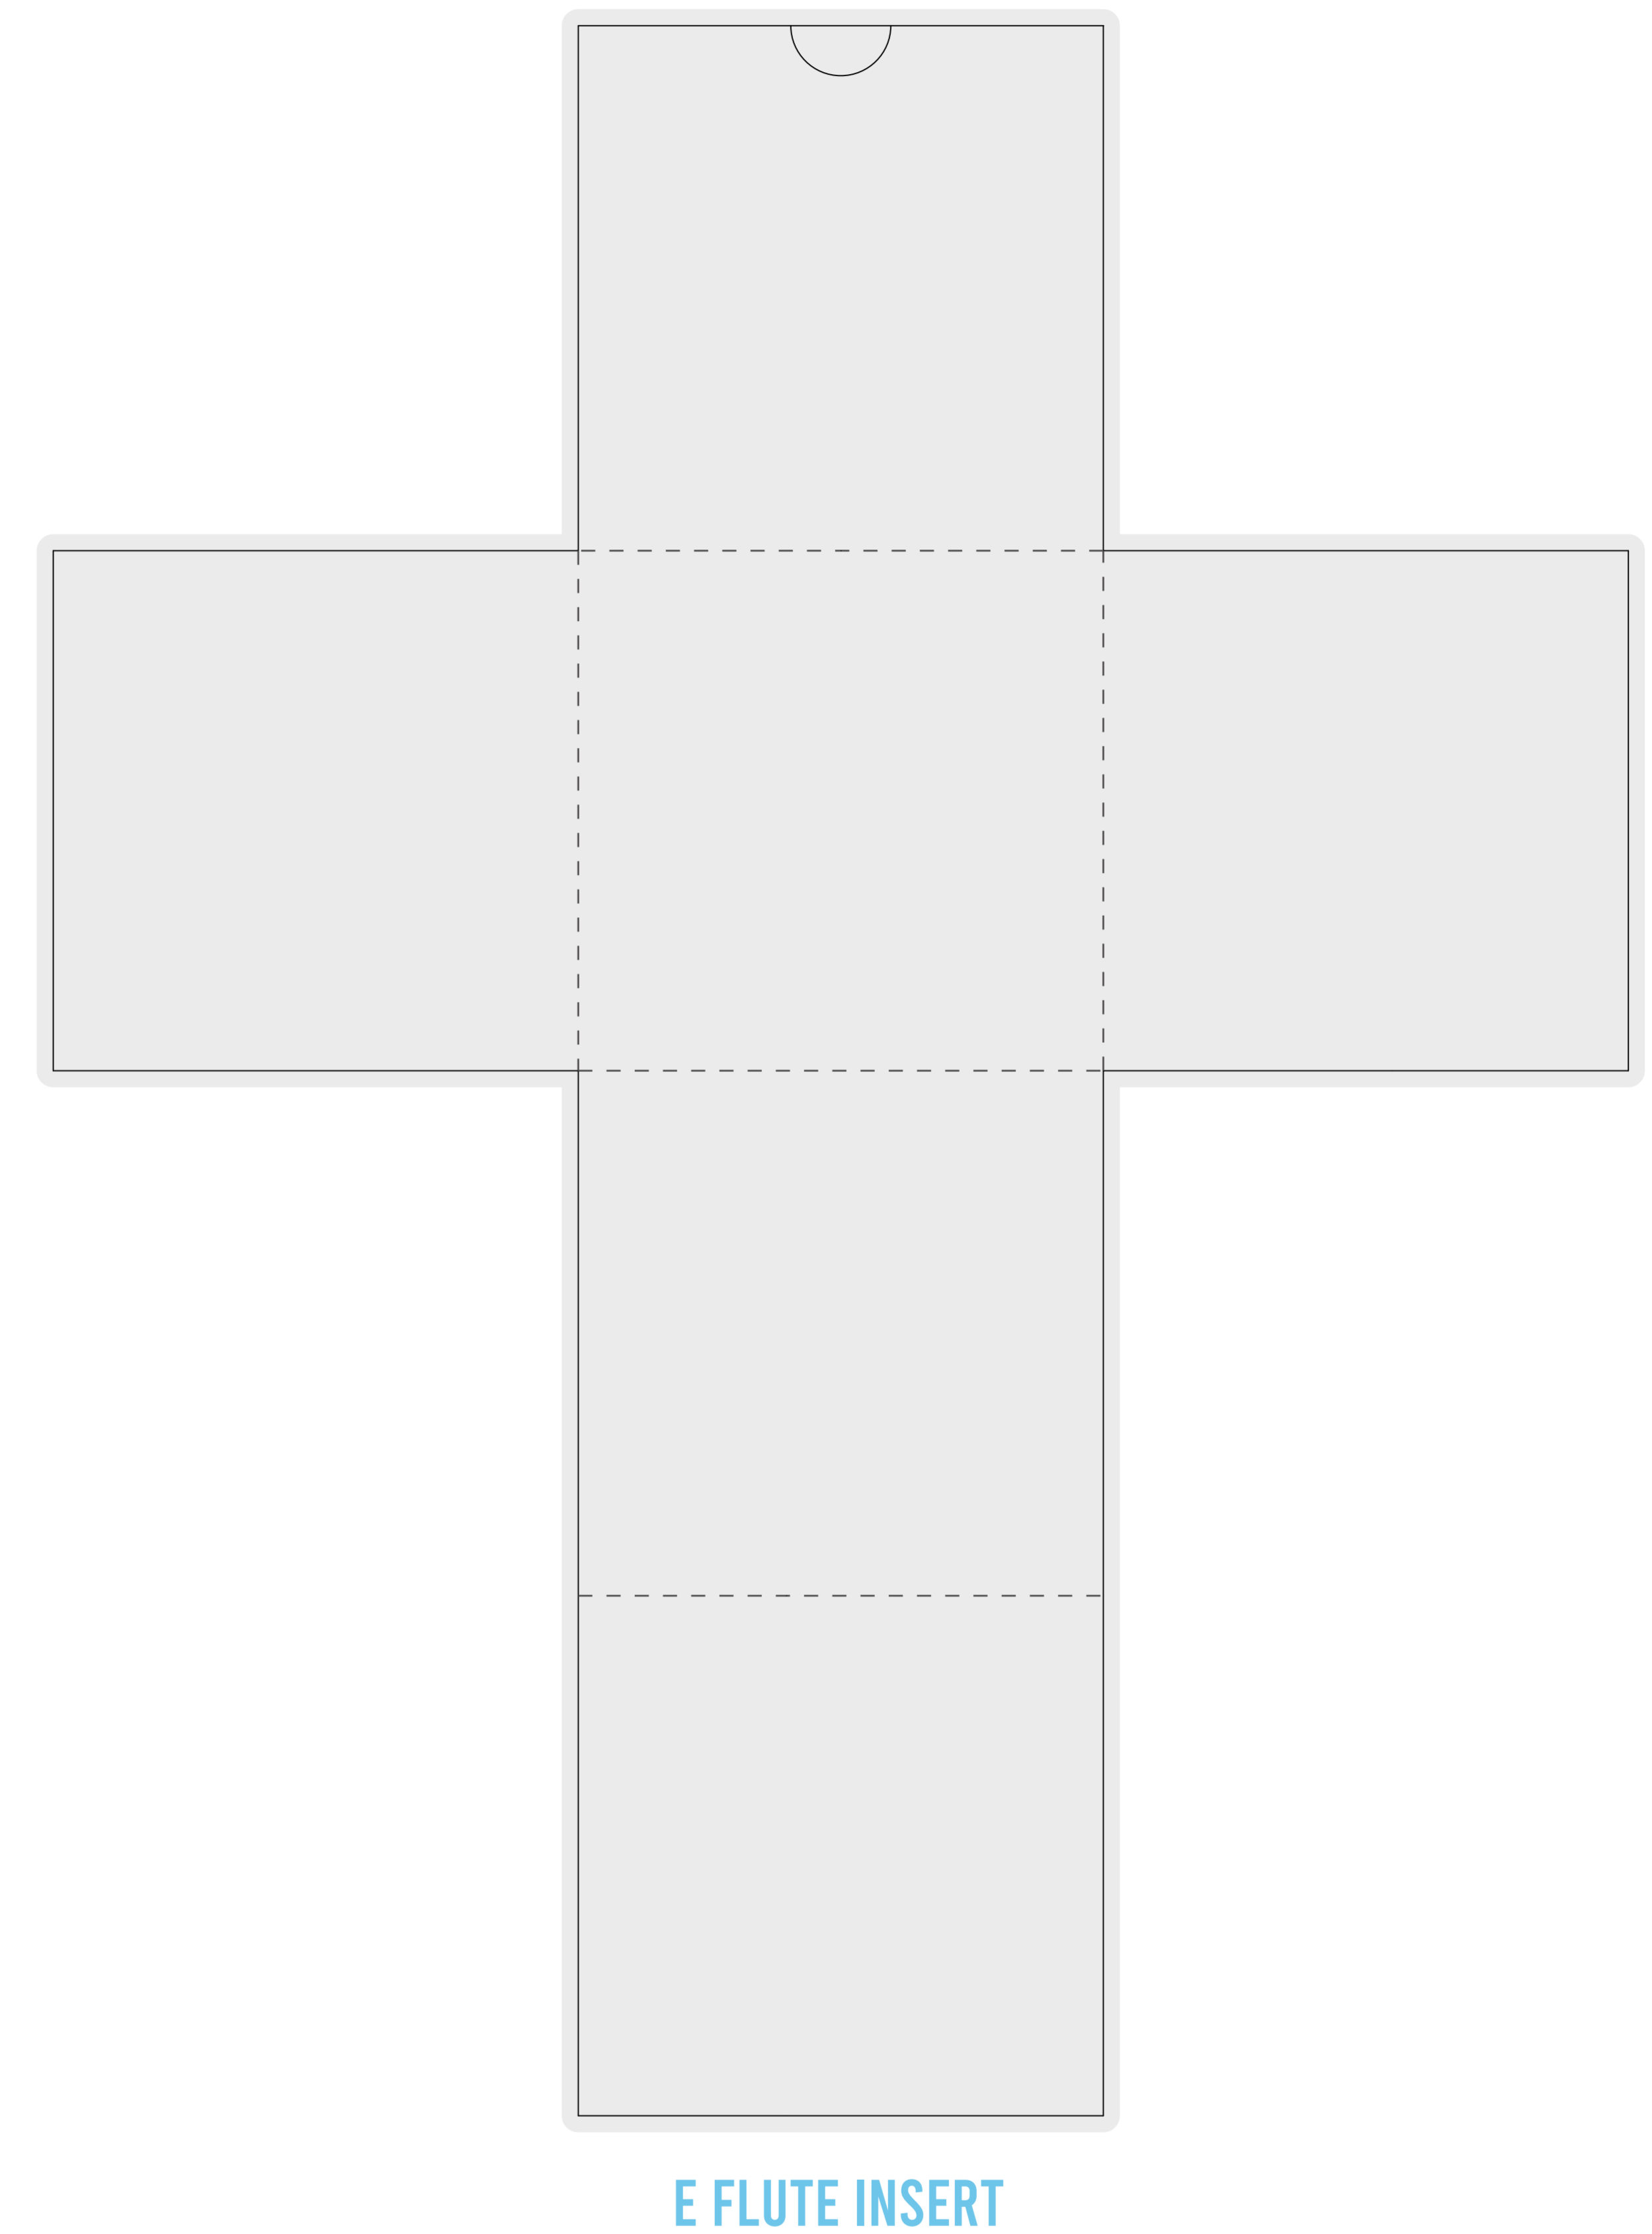

# DIELINE

**ITEM:** 15oz HEAVY ROCKS W/ METAL LID TUCK BOX

**BOX SIZE:** 108MM X 108MM X 108MM

**CLIENT:** CUSTOMER'S NAME

- PLEASE USE VECTOR GRAPHICS OR HIGH RESOLUTION IMAGES
- PUT CALL OUTS TO WHICH ELEMENTS ARE HAVING EFFECT/FINISH

- CUT LINES
- ..... SOFT CREESE
- OUTSIDE BLEED

## LOGO/DESIGN COLORS:

#FFFFFF

<b>PAPER WEIGHT</b>	400G W/ E FLUTE INSERT			
<b>PAPER MATERIAL</b>	PLEASE SELECT: <input type="checkbox"/> WHITE	<input type="checkbox"/> BLACK	<input type="checkbox"/> KRAFT	
<b>LAMINATION</b>	PLEASE SELECT: <input type="checkbox"/> MATTE	<input type="checkbox"/> GLOSS	<input type="checkbox"/> RAW PAPER	
<b>EFFECTS/FINISHES</b>	PLEASE SELECT: <input type="checkbox"/> FULL COLOR PRINT	<input type="checkbox"/> FOIL	<input type="checkbox"/> SPOT VARNISHED	<input type="checkbox"/> EMBOSSSED <input type="checkbox"/> DEBOSSSED
<b>E FLUTE INSERT COLOR</b>	PLEASE SELECT: <input type="checkbox"/> WHITE	<input type="checkbox"/> BLACK		