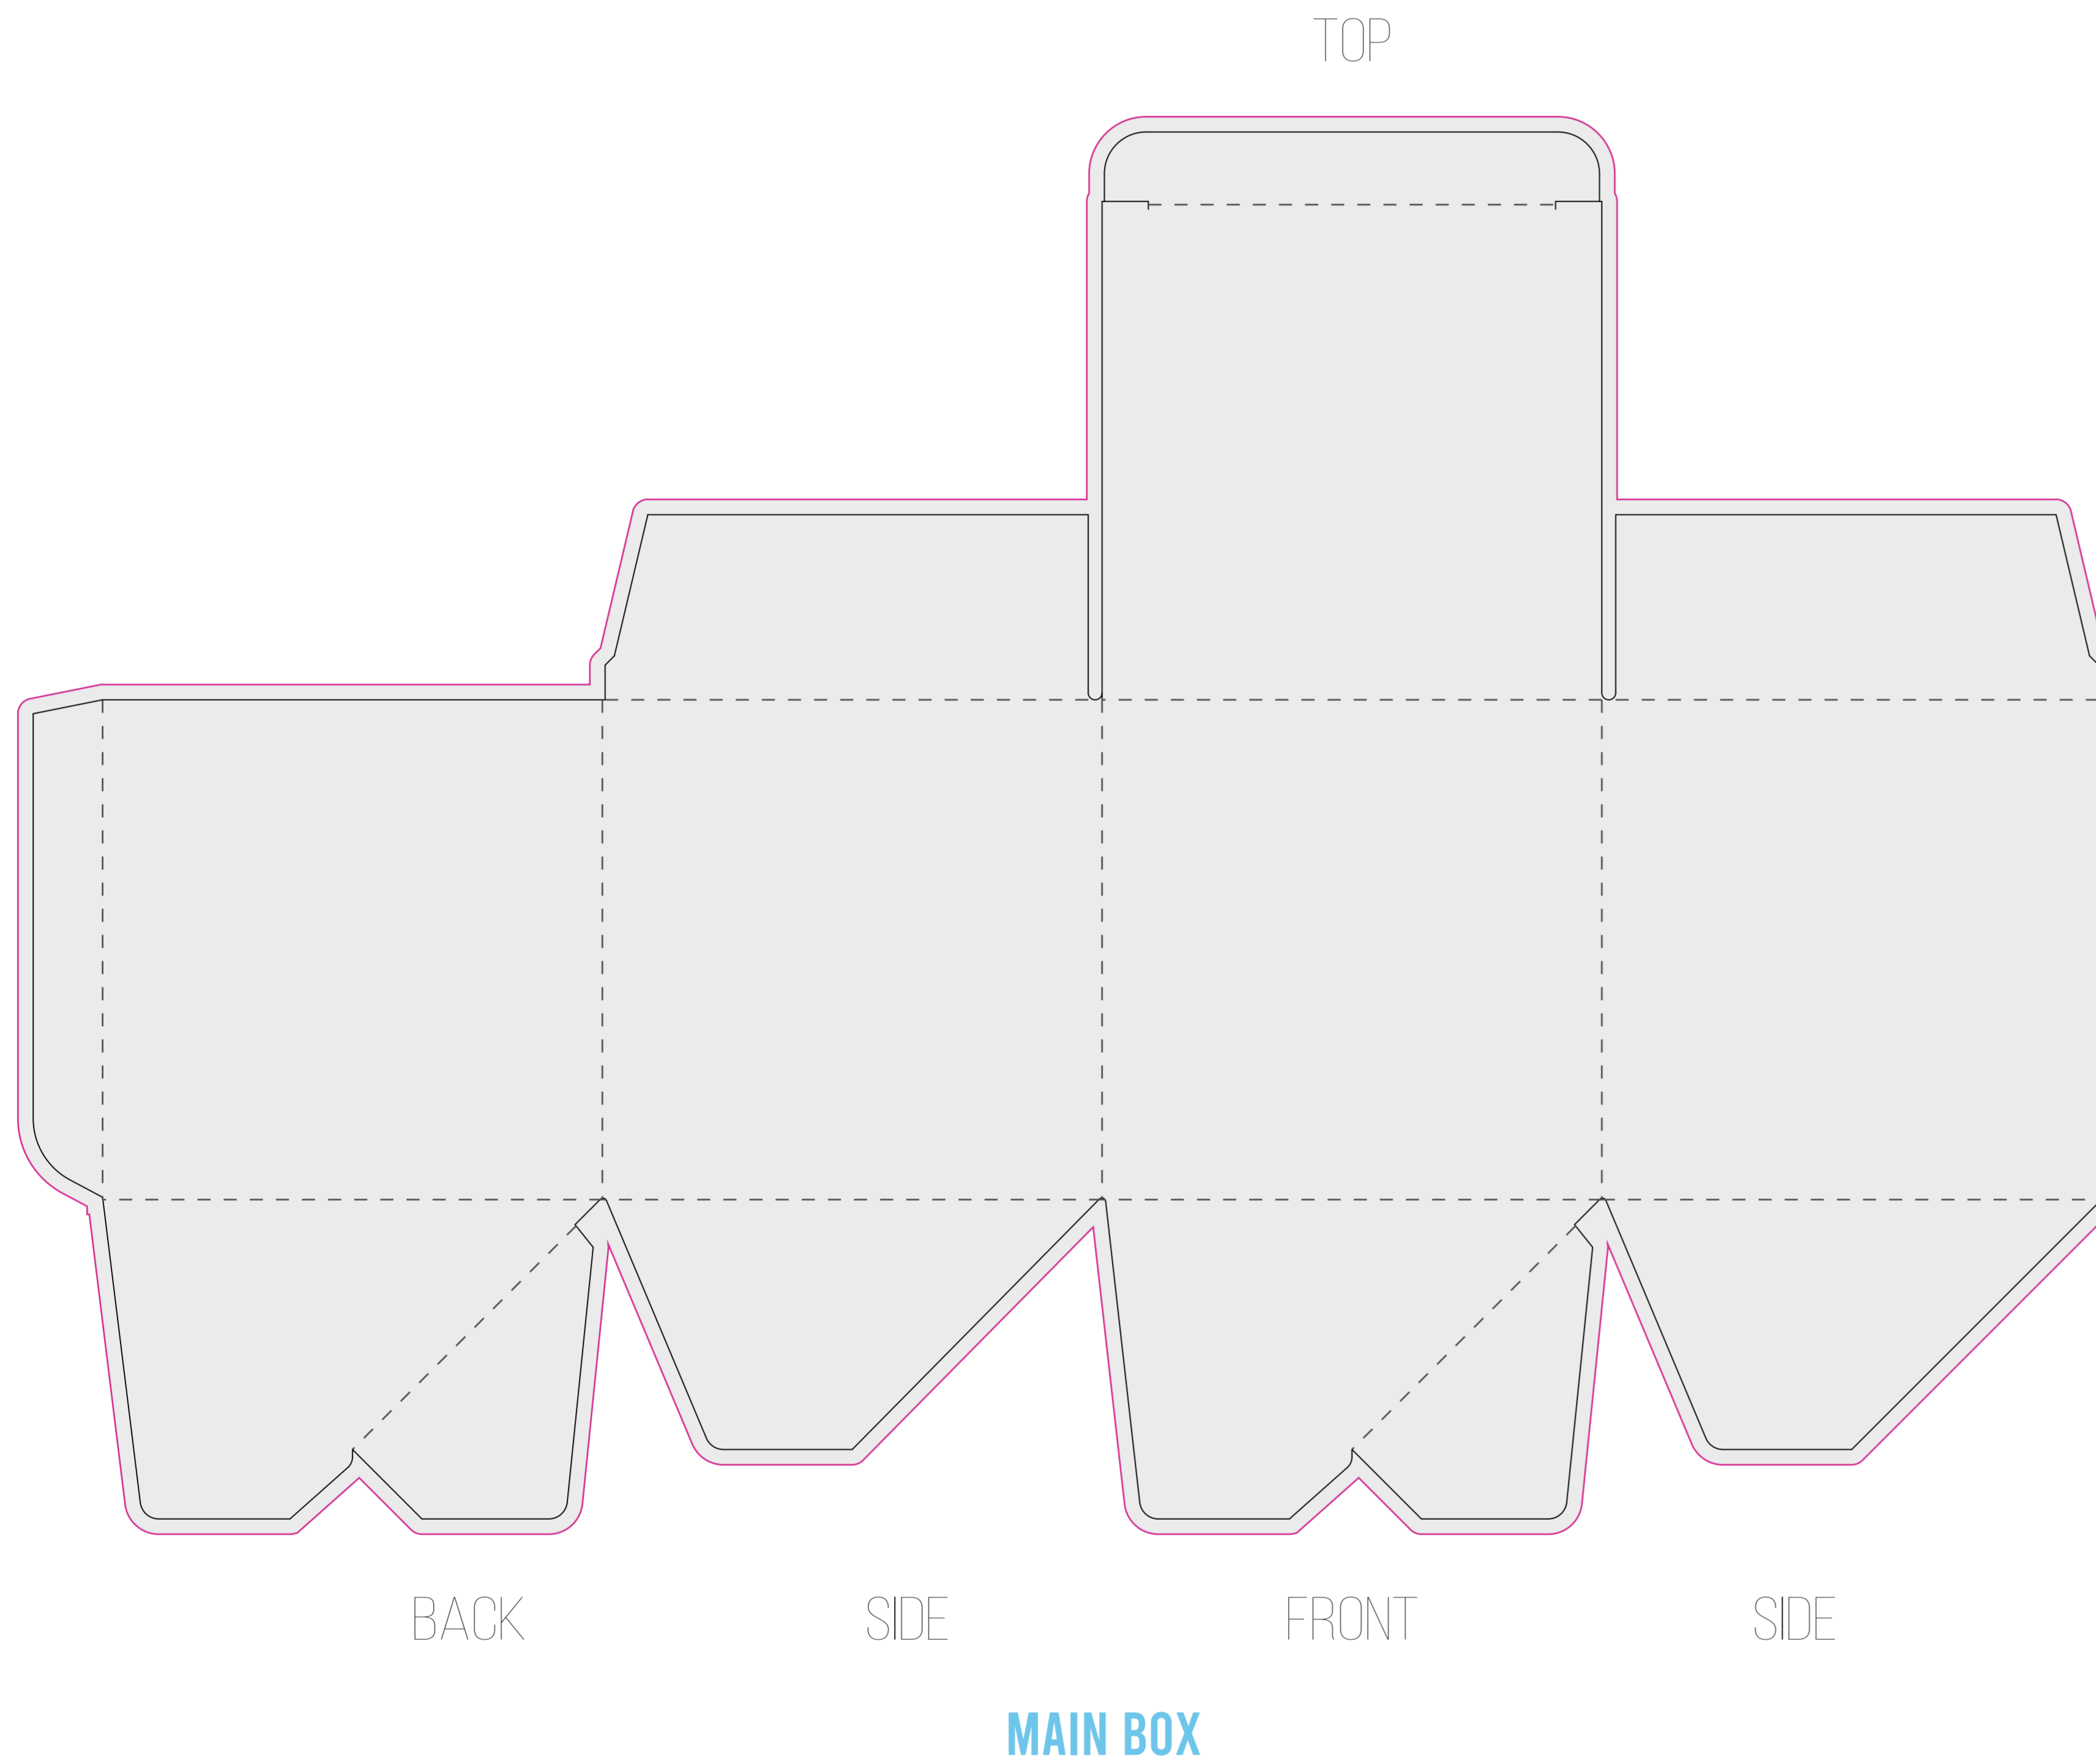

# DIELINE

**ITEM:** 15oz HEAVY ROCKS W/ METAL LID TUCK BOX

**BOX SIZE:** 108MM X 108MM X 108MM

**CLIENT:** CUSTOMER'S NAME

- PLEASE USE VECTOR GRAPHICS OR HIGH RESOLUTION IMAGES
- PUT CALL OUTS TO WHICH ELEMENTS ARE HAVING EFFECT/FINISH

- CUT LINES
- ..... SOFT CREESE
- OUTSIDE BLEED

## LOGO/DESIGN COLORS:

#FFFFFF

<b>PAPER WEIGHT</b>	400G W/ E FLUTE INSERT			
<b>PAPER MATERIAL</b>	PLEASE SELECT: <input type="checkbox"/> WHITE	<input type="checkbox"/> BLACK	<input type="checkbox"/> KRAFT	
<b>LAMINATION</b>	PLEASE SELECT: <input type="checkbox"/> MATTE	<input type="checkbox"/> GLOSS	<input type="checkbox"/> RAW PAPER	
<b>EFFECTS/FINISHES</b>	PLEASE SELECT: <input type="checkbox"/> FULL COLOR PRINT	<input type="checkbox"/> FOIL	<input type="checkbox"/> SPOT VARNISHED	<input type="checkbox"/> EMBOSSSED <input type="checkbox"/> DEBOSSSED
<b>E FLUTE INSERT COLOR</b>	PLEASE SELECT: <input type="checkbox"/> WHITE	<input type="checkbox"/> BLACK		