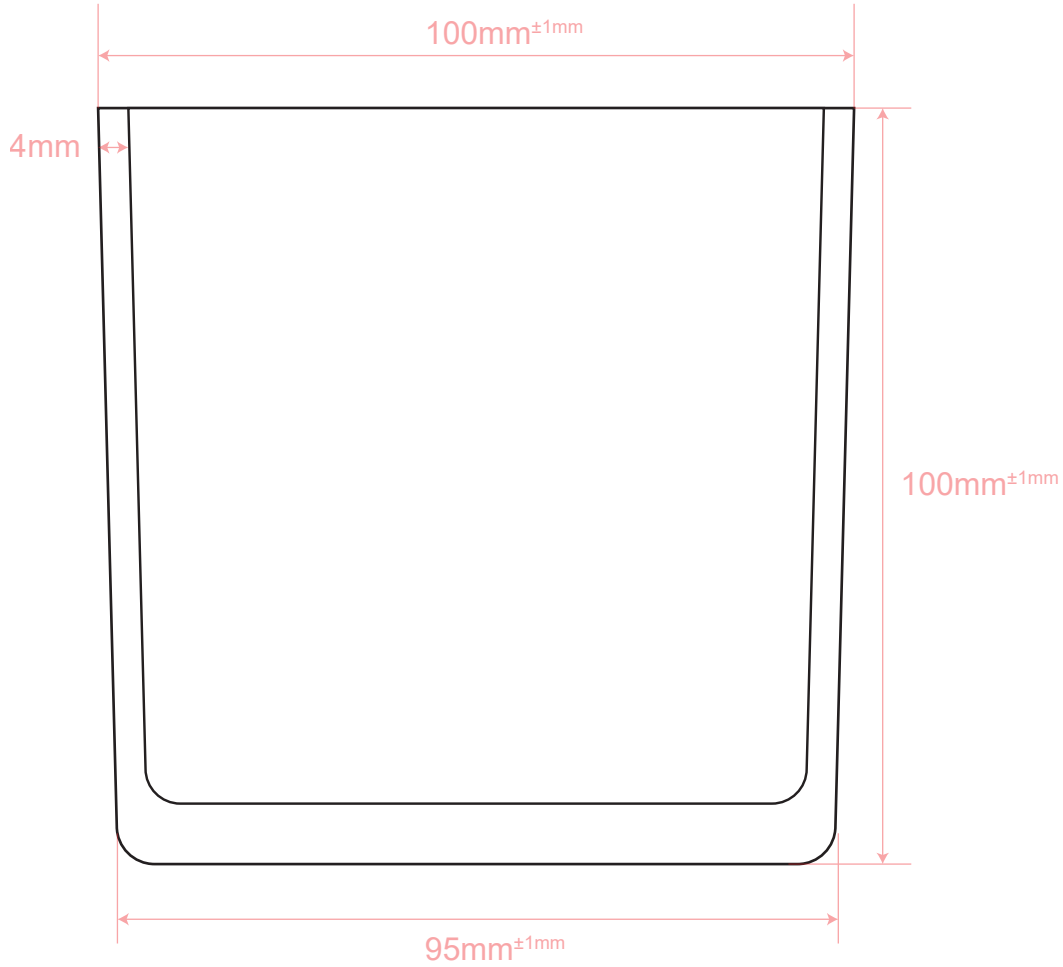

VESSEL DIELINE

ITEM: 15oz HEAVY ROCKS VESSEL

VESSEL SIZE: 100MM X 95MM X 100MM

CLIENT: CUSTOMER'S NAME

- PLEASE USE VECTOR GRAPHICS OR HIGH RESOLUTION IMAGES
- PUT CALL OUTS TO WHICH ELEMENTS ARE HAVING EFFECT/FINISH
- MINIMUM FONT SIZE IS 6PT

		
	LABEL TYPE	PLEASE SELECT: <input type="checkbox"/> FOIL DECAL <input type="checkbox"/> FULL PRINT
DECAL COLOR	PLEASE SELECT: <input type="checkbox"/> WHITE <input type="checkbox"/> BLACK <input type="checkbox"/> ROSE <input type="checkbox"/> SILVER <input type="checkbox"/> GOLD	