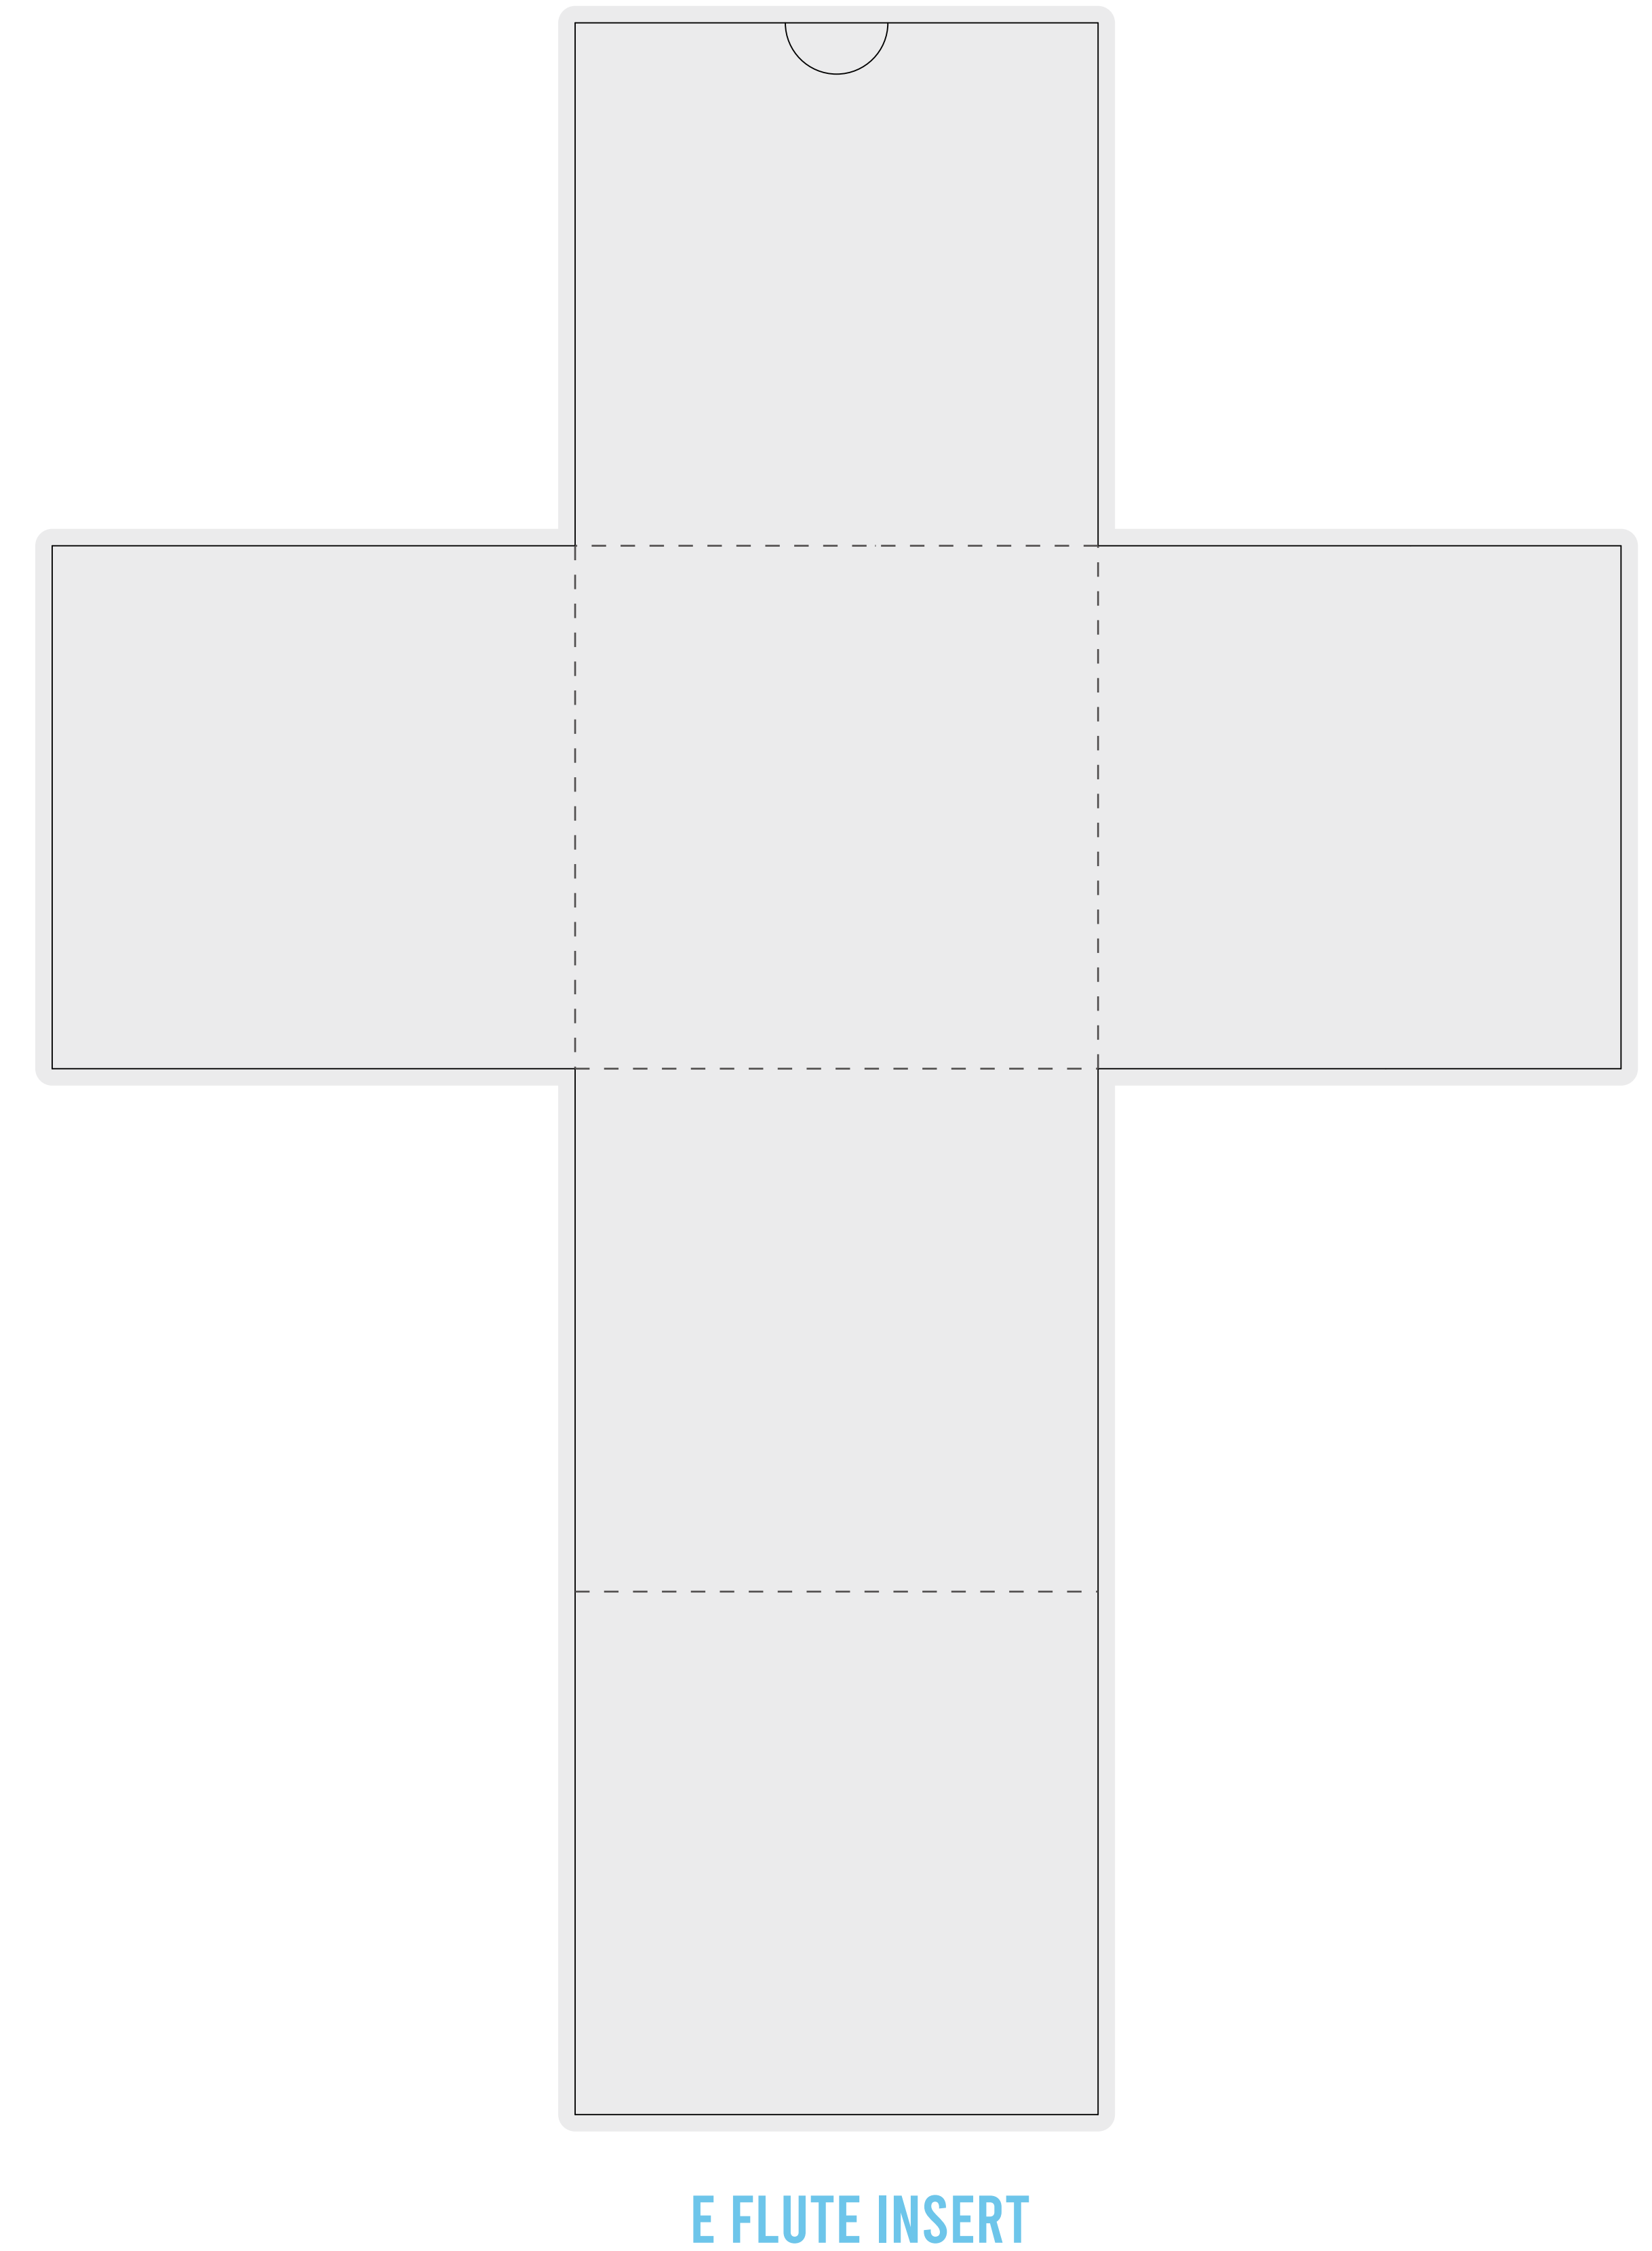

DIELINE

ITEM: 15oz HEAVY ROCKS TUCK BOX

BOX SIZE: 105MM X 105MM X 106MM

CLIENT: CUSTOMER'S NAME

- PLEASE USE VECTOR GRAPHICS OR HIGH RESOLUTION IMAGES
- PUT CALL OUTS TO WHICH ELEMENTS ARE HAVING EFFECT/FINISH

- CUT LINES
- SOFT CREESE
- OUTSIDE BLEED

LOGO/DESIGN COLORS:

#FFFFFF

PAPER WEIGHT	400G W/ E FLUTE INSERT			
PAPER MATERIAL	PLEASE SELECT: <input type="checkbox"/> WHITE	<input type="checkbox"/> BLACK	<input type="checkbox"/> KRAFT	
LAMINATION	PLEASE SELECT: <input type="checkbox"/> MATTE	<input type="checkbox"/> GLOSS	<input type="checkbox"/> RAW PAPER	
EFFECTS/FINISHES	PLEASE SELECT: <input type="checkbox"/> FULL COLOR PRINT	<input type="checkbox"/> FOIL	<input type="checkbox"/> SPOT VARNISHED	<input type="checkbox"/> EMBOSSSED <input type="checkbox"/> DEBOSSSED
E FLUTE INSERT COLOR	PLEASE SELECT: <input type="checkbox"/> WHITE	<input type="checkbox"/> BLACK		