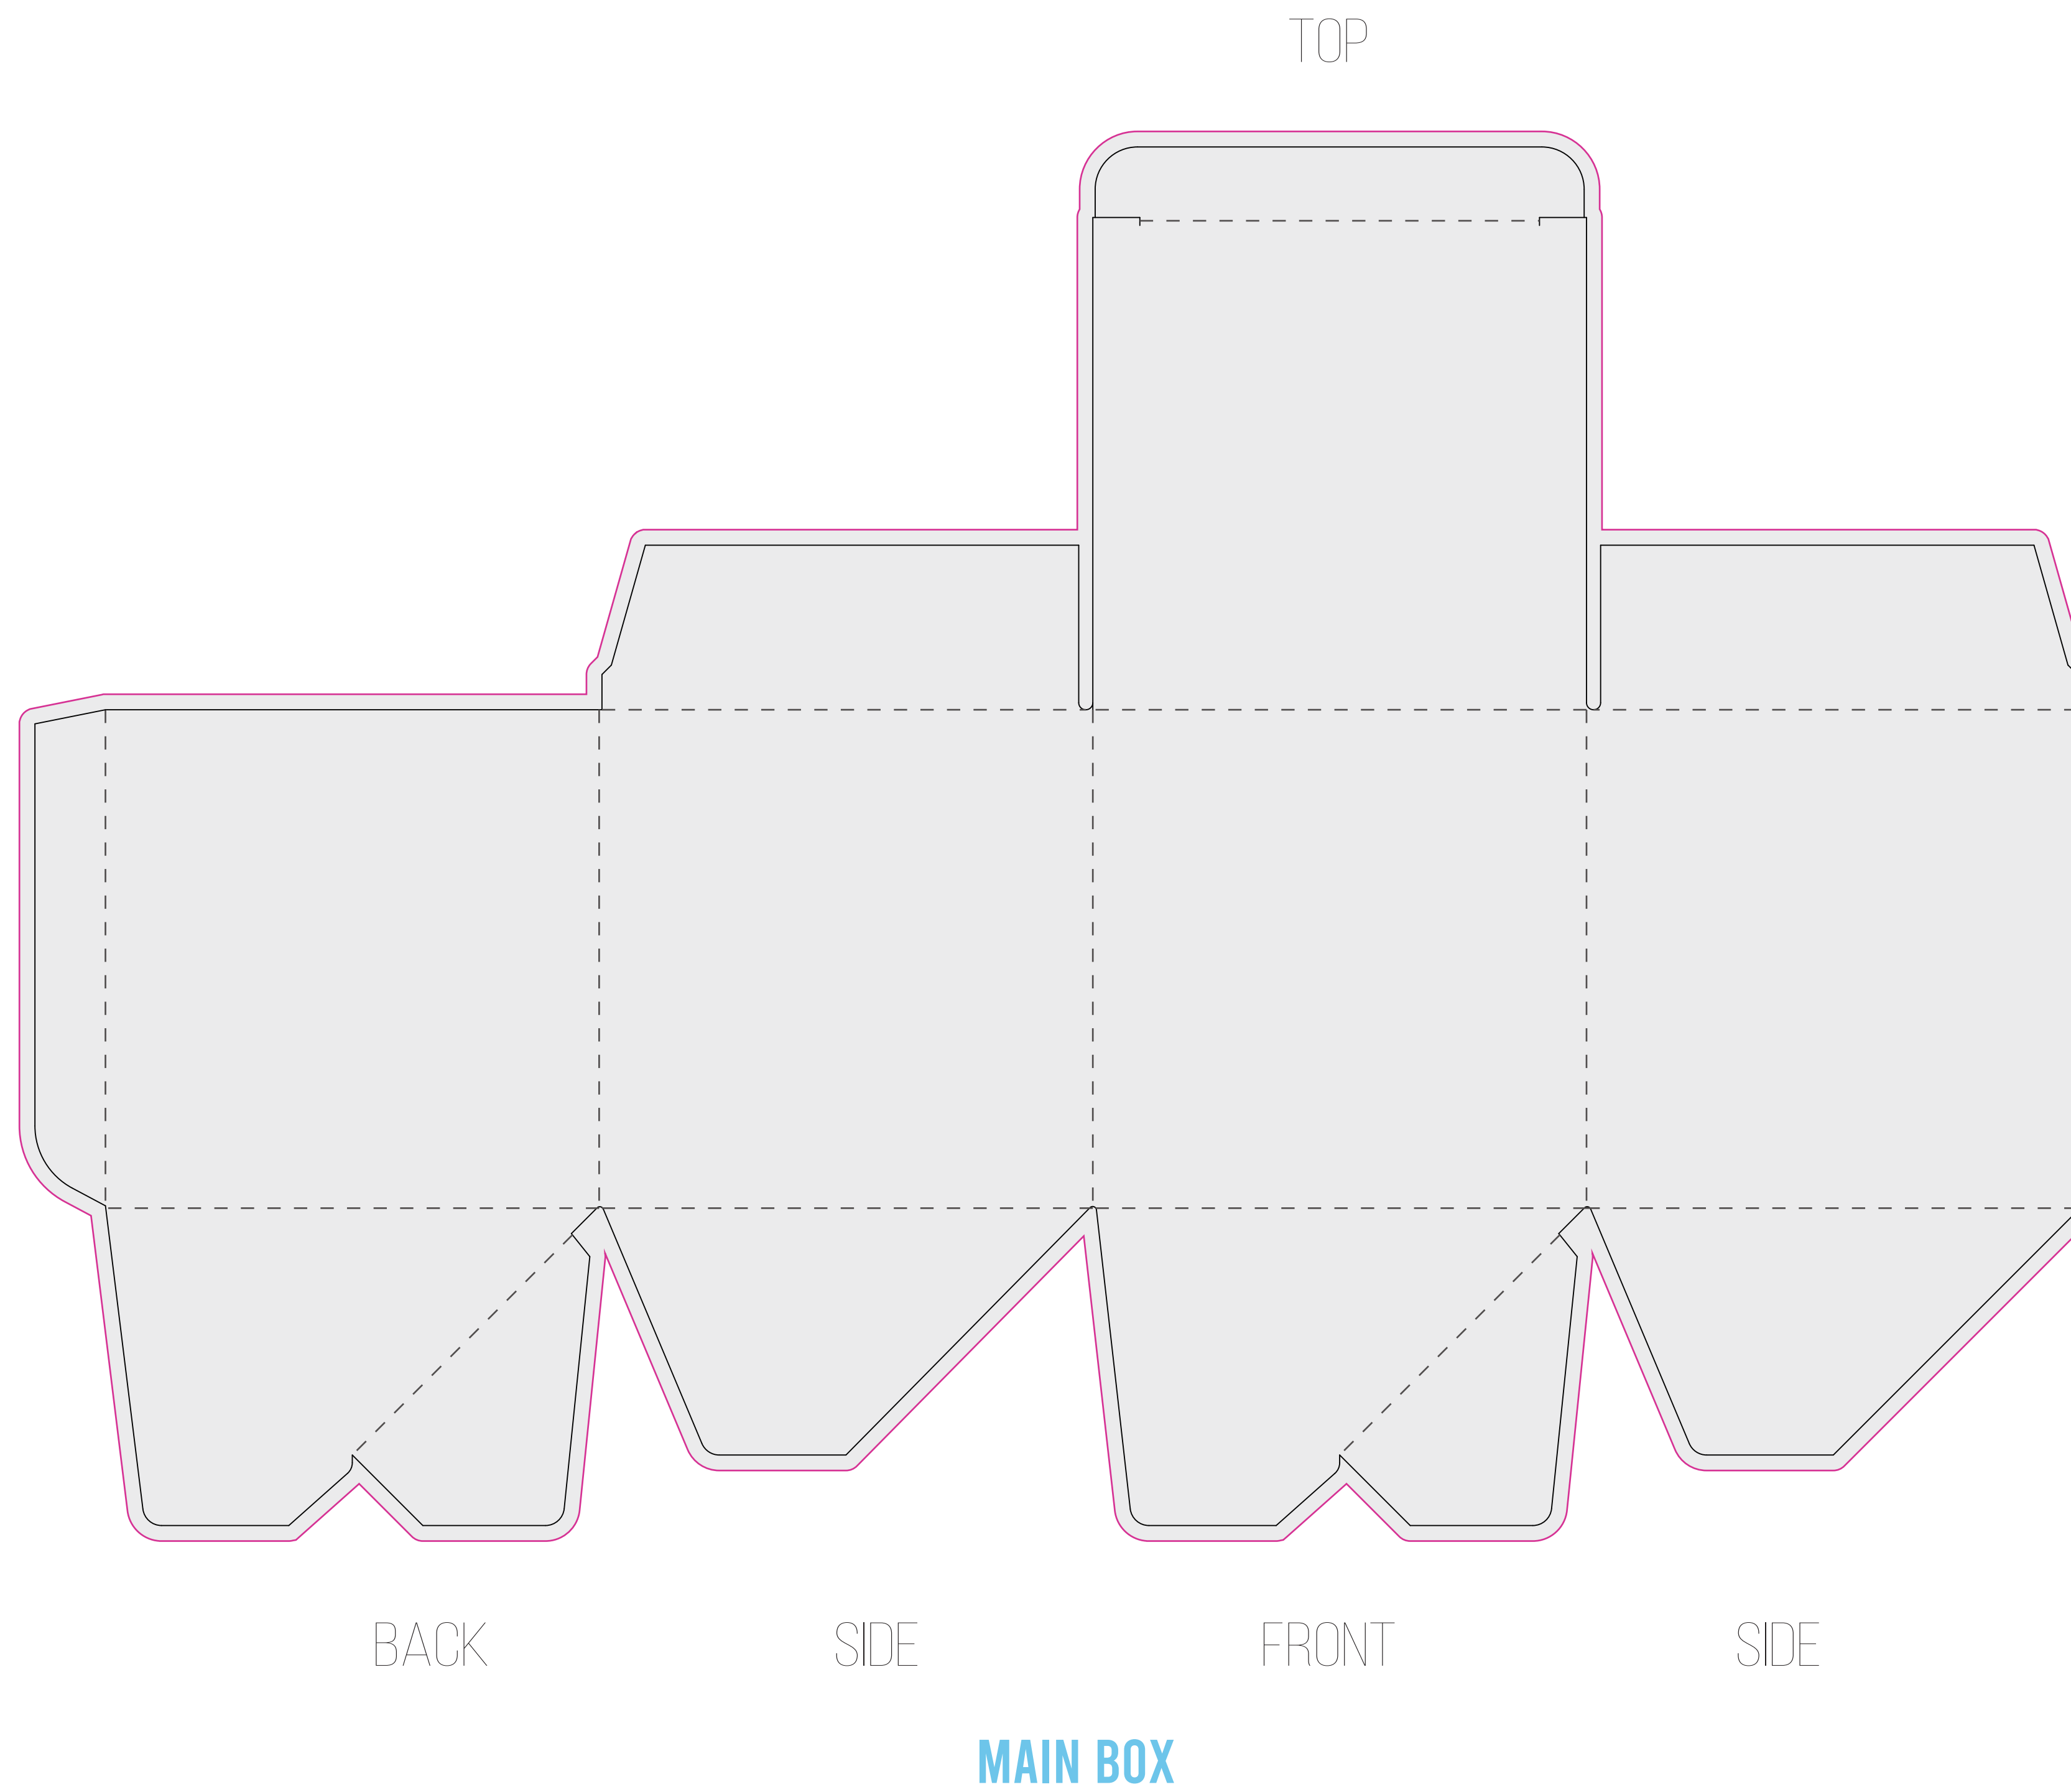

DIELINE

ITEM: 15oz HEAVY ROCKS TUCK BOX

BOX SIZE: 105MM X 105MM X 106MM

CLIENT: CUSTOMER'S NAME

- PLEASE USE VECTOR GRAPHICS OR HIGH RESOLUTION IMAGES
- PUT CALL OUTS TO WHICH ELEMENTS ARE HAVING EFFECT/FINISH

- CUT LINES
- SOFT CREESE
- OUTSIDE BLEED

LOGO/DESIGN COLORS:

#FFFFFF

PAPER WEIGHT	400G W/ E FLUTE INSERT			
PAPER MATERIAL	PLEASE SELECT: <input type="checkbox"/> WHITE	<input type="checkbox"/> BLACK	<input type="checkbox"/> KRAFT	
LAMINATION	PLEASE SELECT: <input type="checkbox"/> MATTE	<input type="checkbox"/> GLOSS	<input type="checkbox"/> RAW PAPER	
EFFECTS/FINISHES	PLEASE SELECT: <input type="checkbox"/> FULL COLOR PRINT	<input type="checkbox"/> FOIL	<input type="checkbox"/> SPOT VARNISHED	<input type="checkbox"/> EMBOSSSED <input type="checkbox"/> DEBOSSSED
E FLUTE INSERT COLOR	PLEASE SELECT: <input type="checkbox"/> WHITE	<input type="checkbox"/> BLACK		