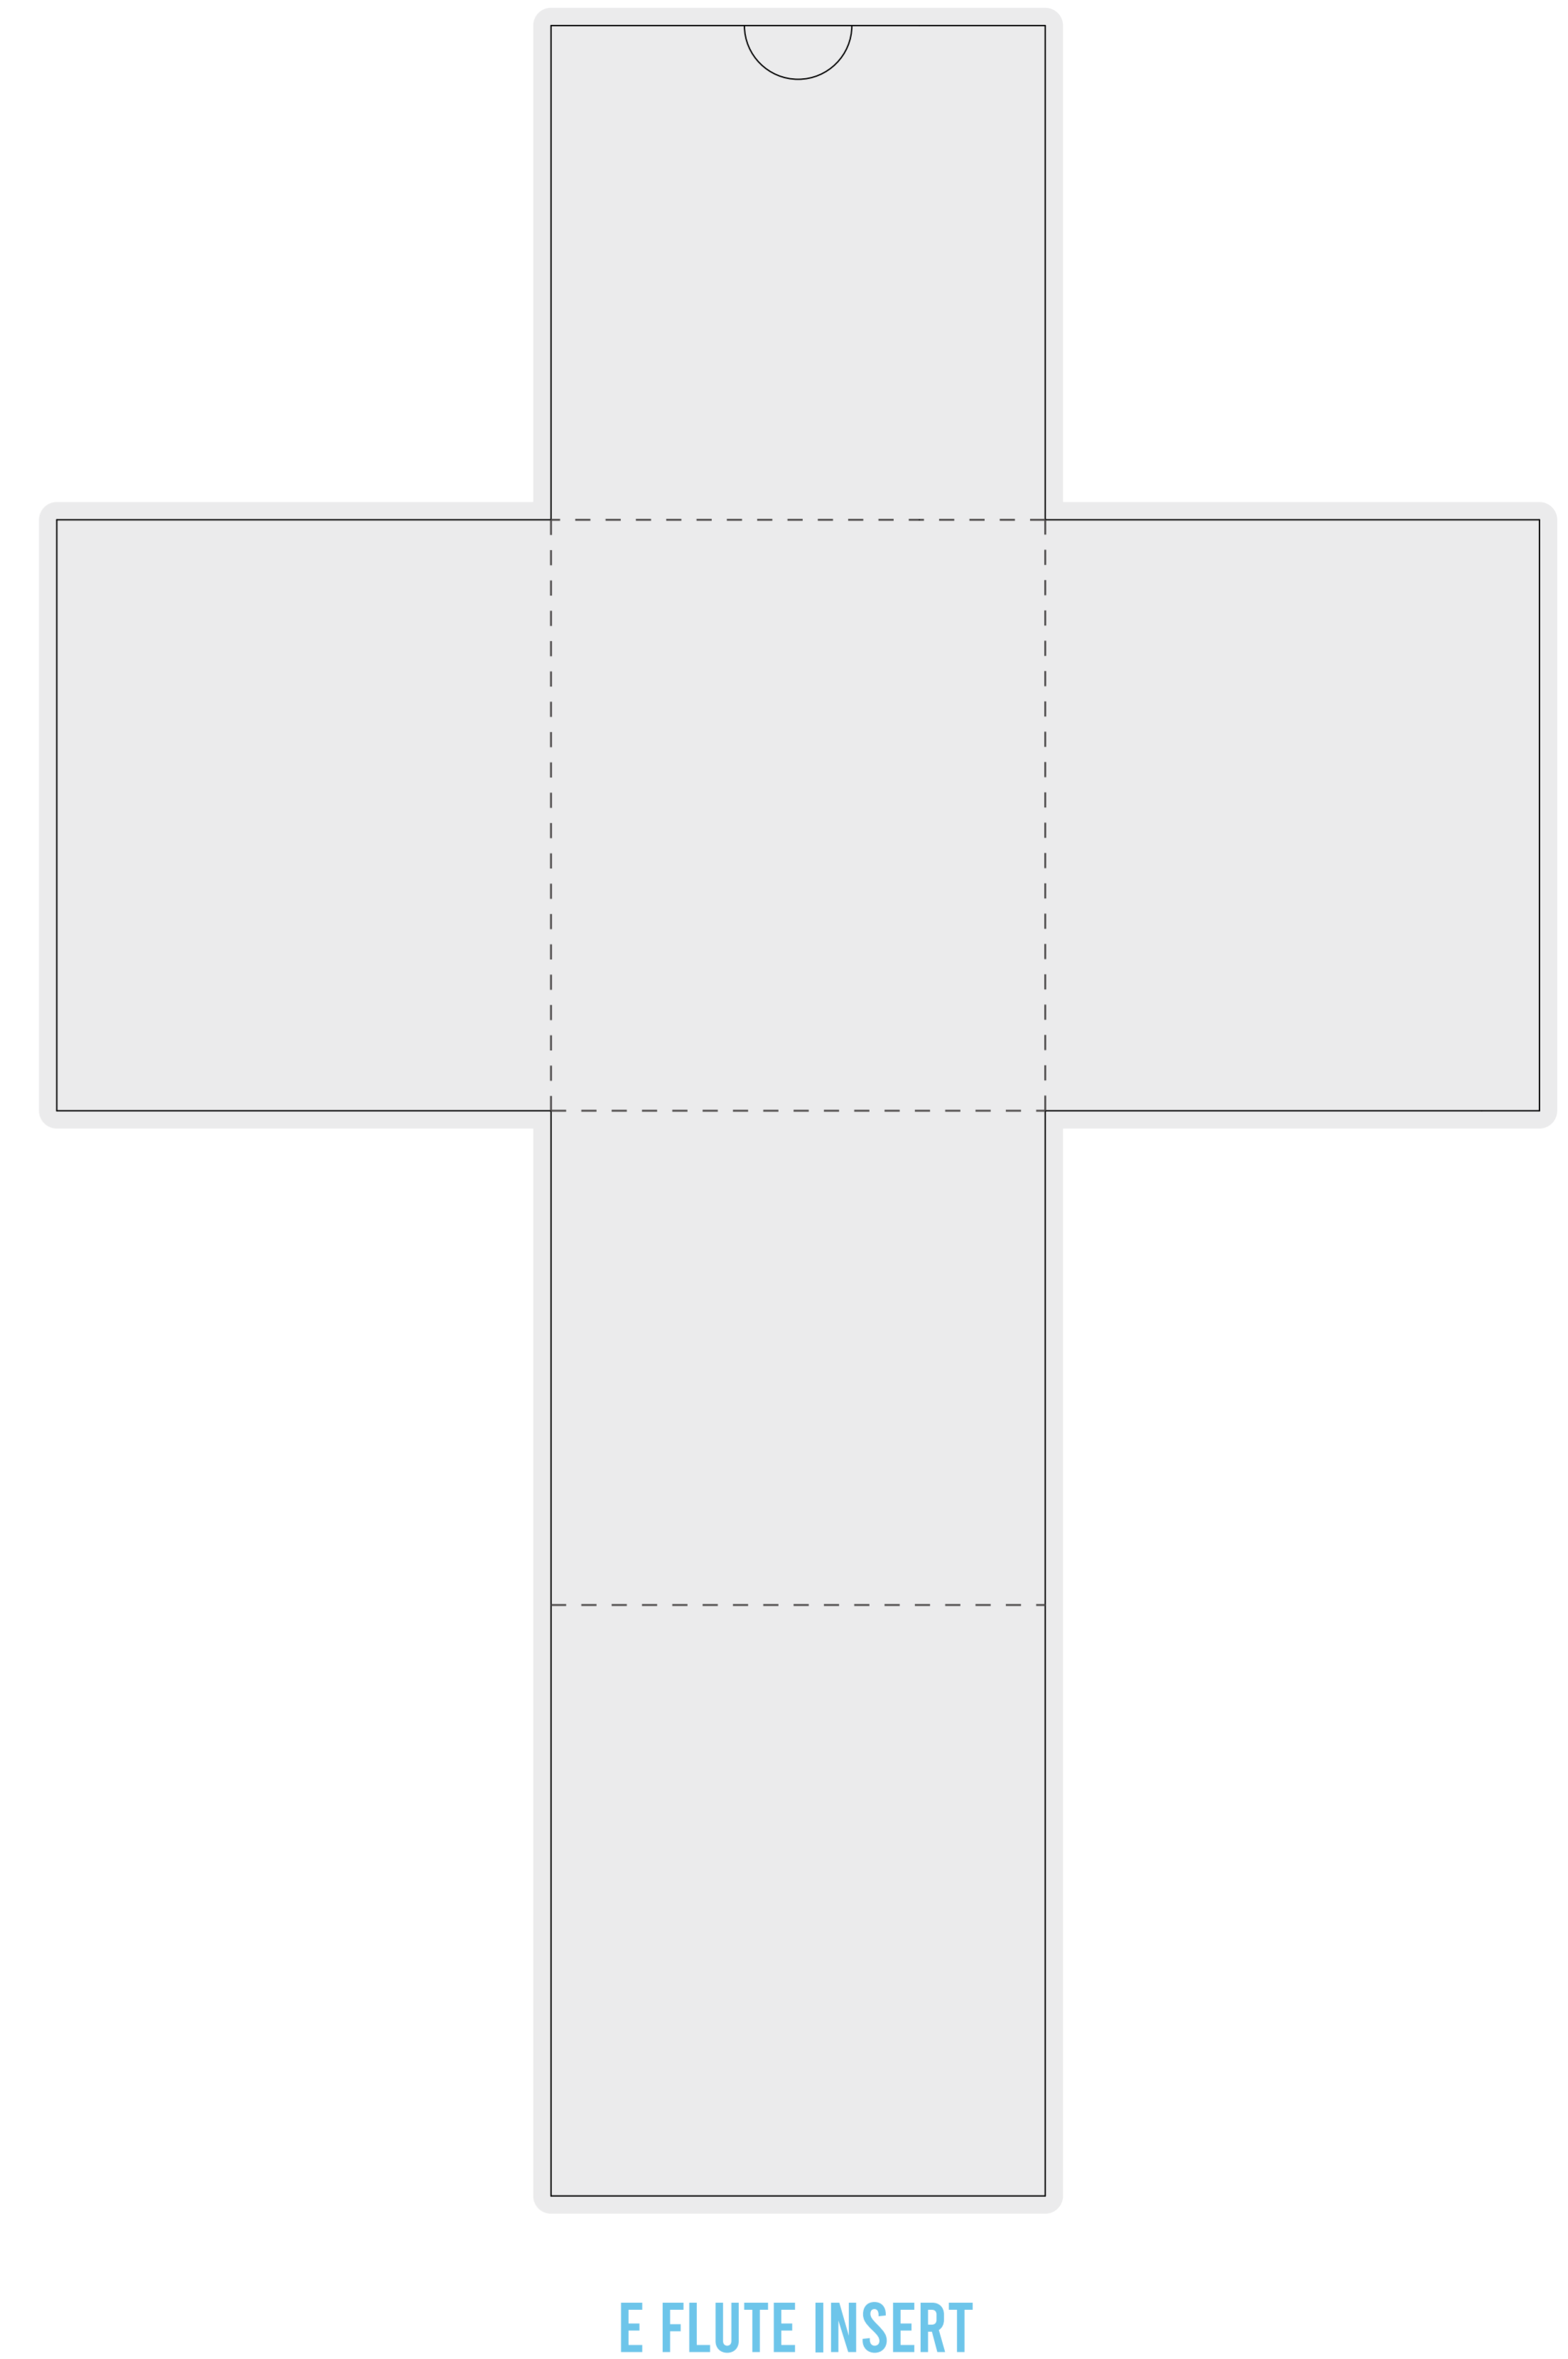

DIELINE

ITEM: 11oz HEAVY ROCKS W/ WOOD LID TUCK BOX

BOX SIZE: 95MM X 95MM X 1114MM

CLIENT: CUSTOMER'S NAME

- PLEASE USE VECTOR GRAPHICS OR HIGH RESOLUTION IMAGES
- PUT CALL OUTS TO WHICH ELEMENTS ARE HAVING EFFECT/FINISH

- CUT LINES
- SOFT CREESE
- OUTSIDE BLEED

LOGO/DESIGN COLORS:

#FFFFFF

PAPER WEIGHT 400G W/ E FLUTE INSERT

PAPER MATERIAL PLEASE SELECT: WHITE BLACK KRAFT

LAMINATION PLEASE SELECT: MATTE GLOSS RAW PAPER

EFFECTS/FINISHES PLEASE SELECT: FULL COLOR PRINT FOIL SPOT VARNISHED EMBOSSSED DEBOSSSED

E FLUTE INSERT COLOR PLEASE SELECT: WHITE BLACK

Light 4 Life