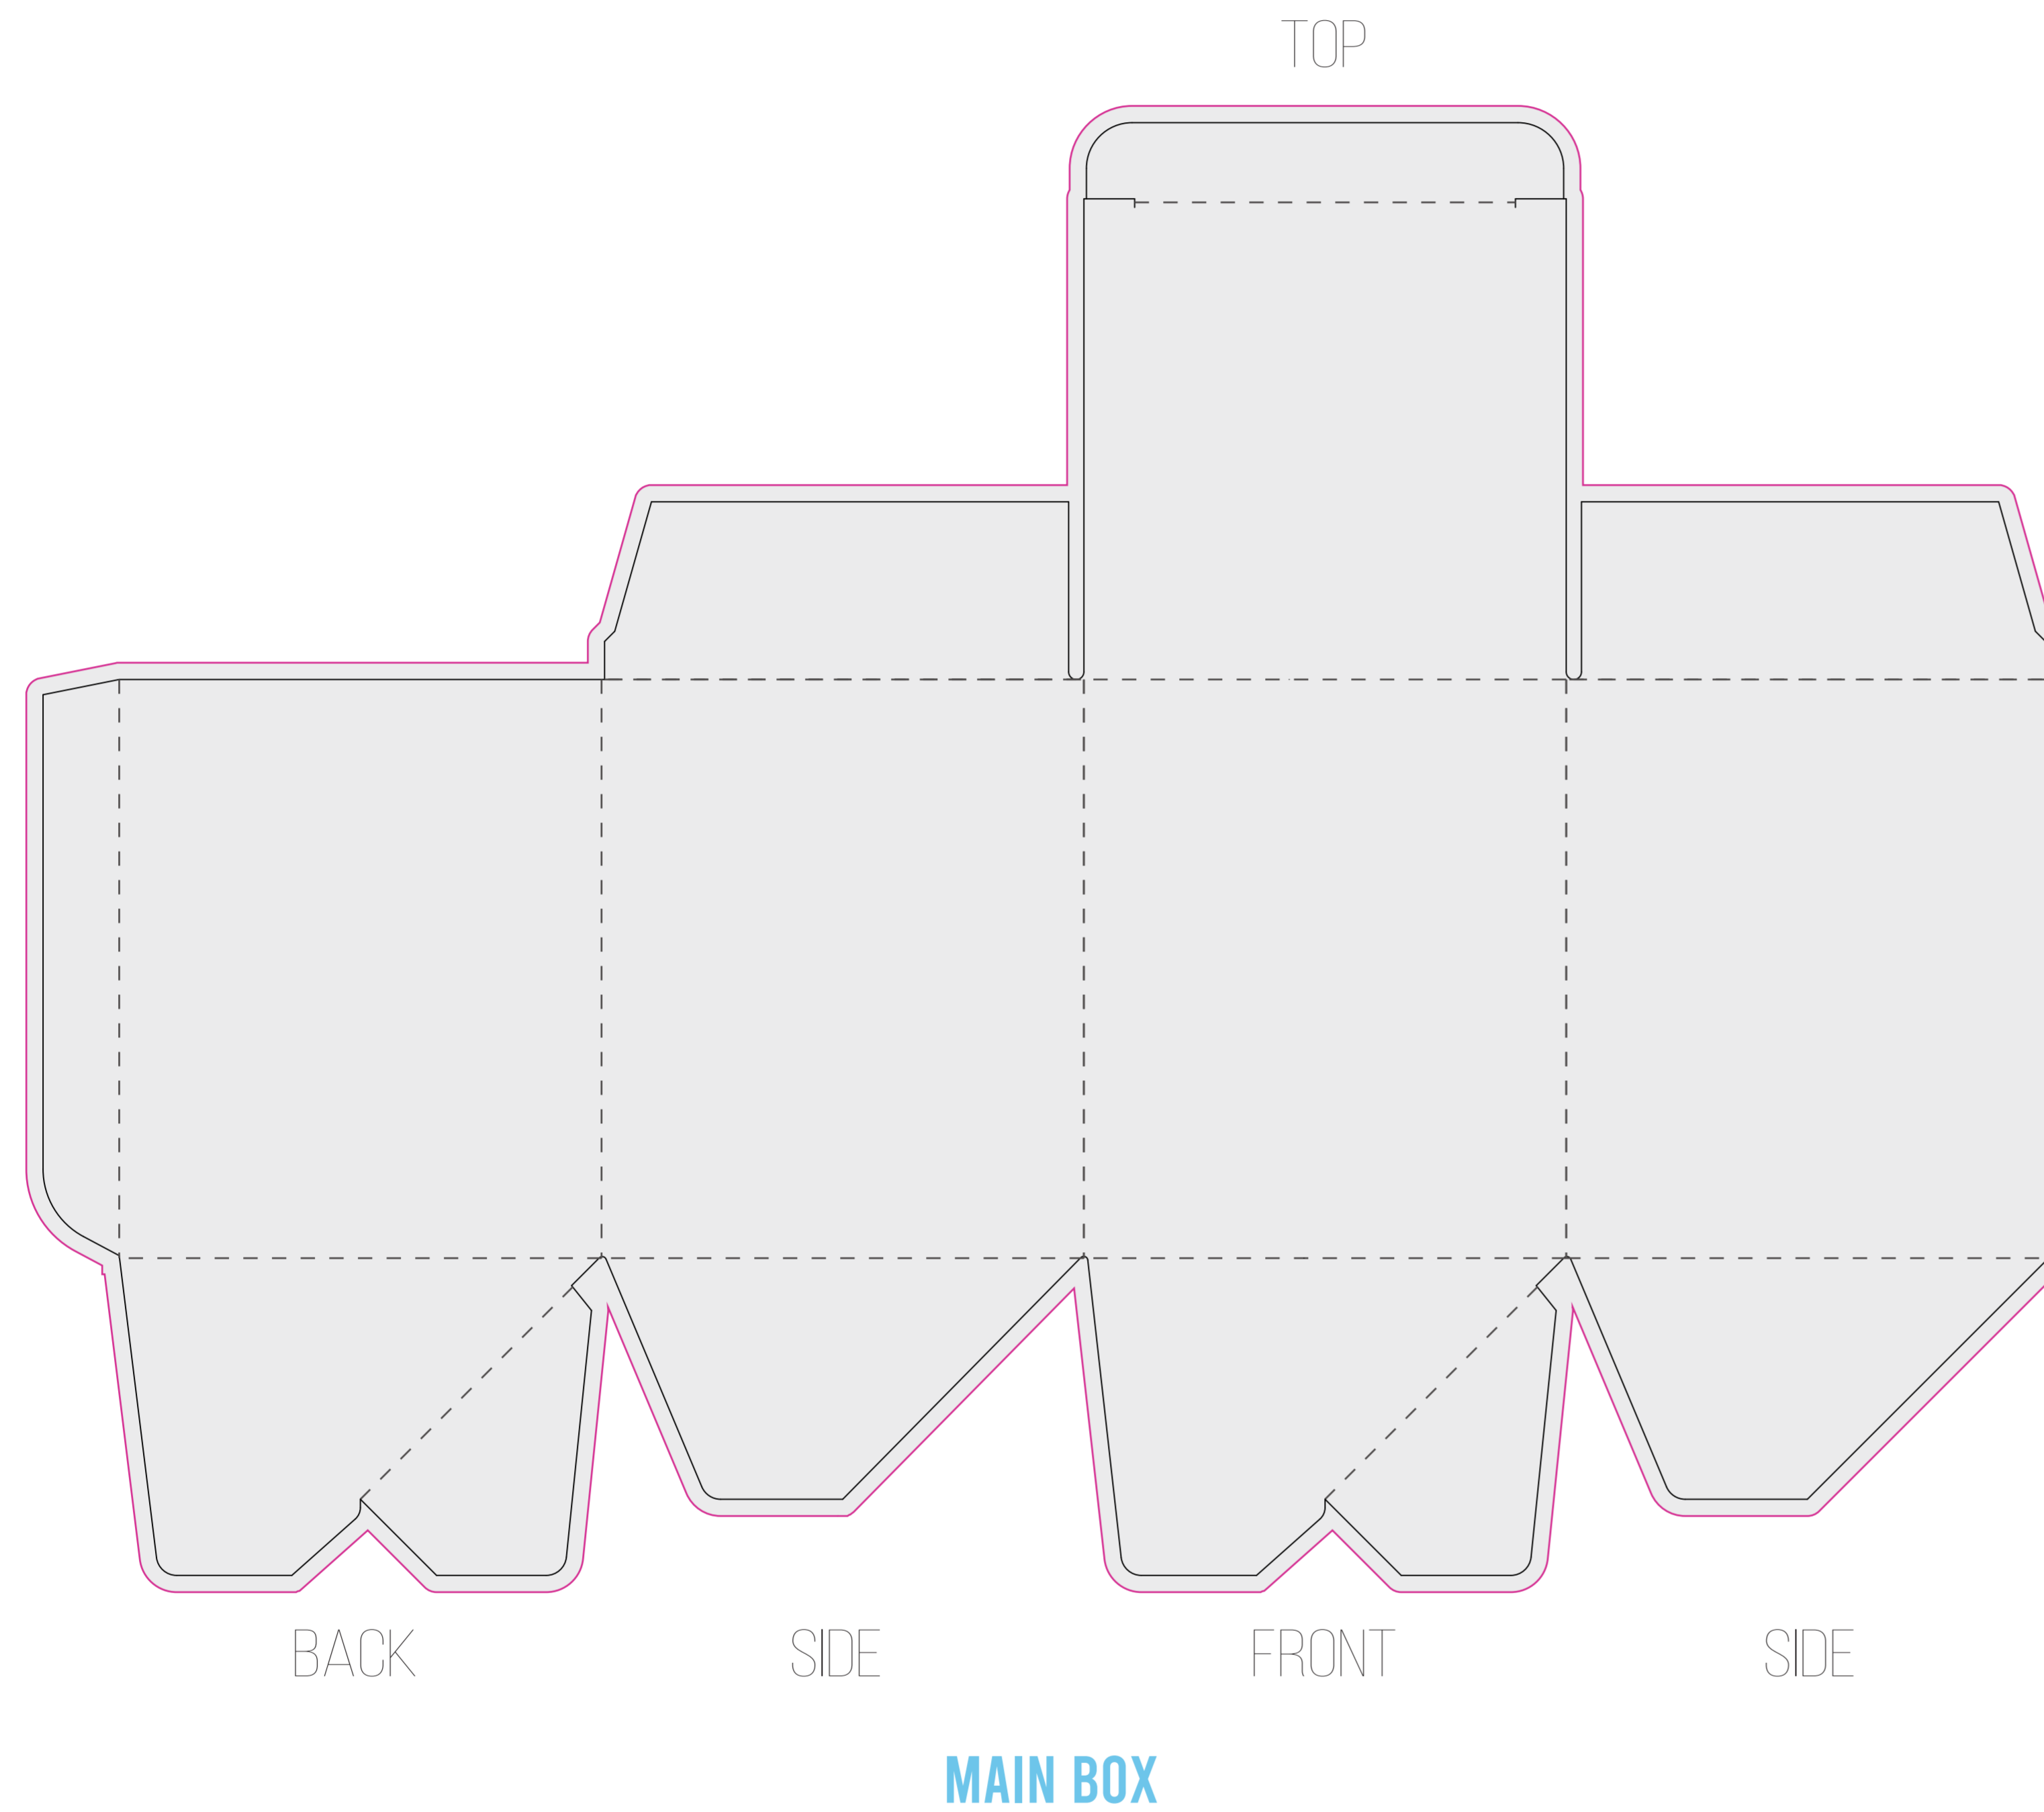

DIELINE

ITEM: 11oz HEAVY ROCKS W/ WOOD LID TUCK BOX

BOX SIZE: 95MM X 95MM X 1114MM

CLIENT: CUSTOMER'S NAME

- PLEASE USE VECTOR GRAPHICS OR HIGH RESOLUTION IMAGES
- PUT CALL OUTS TO WHICH ELEMENTS ARE HAVING EFFECT/FINISH

- CUT LINES
- SOFT CREESE
- OUTSIDE BLEED

LOGO/DESIGN COLORS:

#FFFFFF

PAPER WEIGHT 400G W/ E FLUTE INSERT

PAPER MATERIAL PLEASE SELECT: WHITE BLACK KRAFT

LAMINATION PLEASE SELECT: MATTE GLOSS RAW PAPER

EFFECTS/FINISHES PLEASE SELECT: FULL COLOR PRINT FOIL SPOT VARNISHED EMBOSSSED DEBOSSSED

E FLUTE INSERT COLOR PLEASE SELECT: WHITE BLACK

Light 4 Life