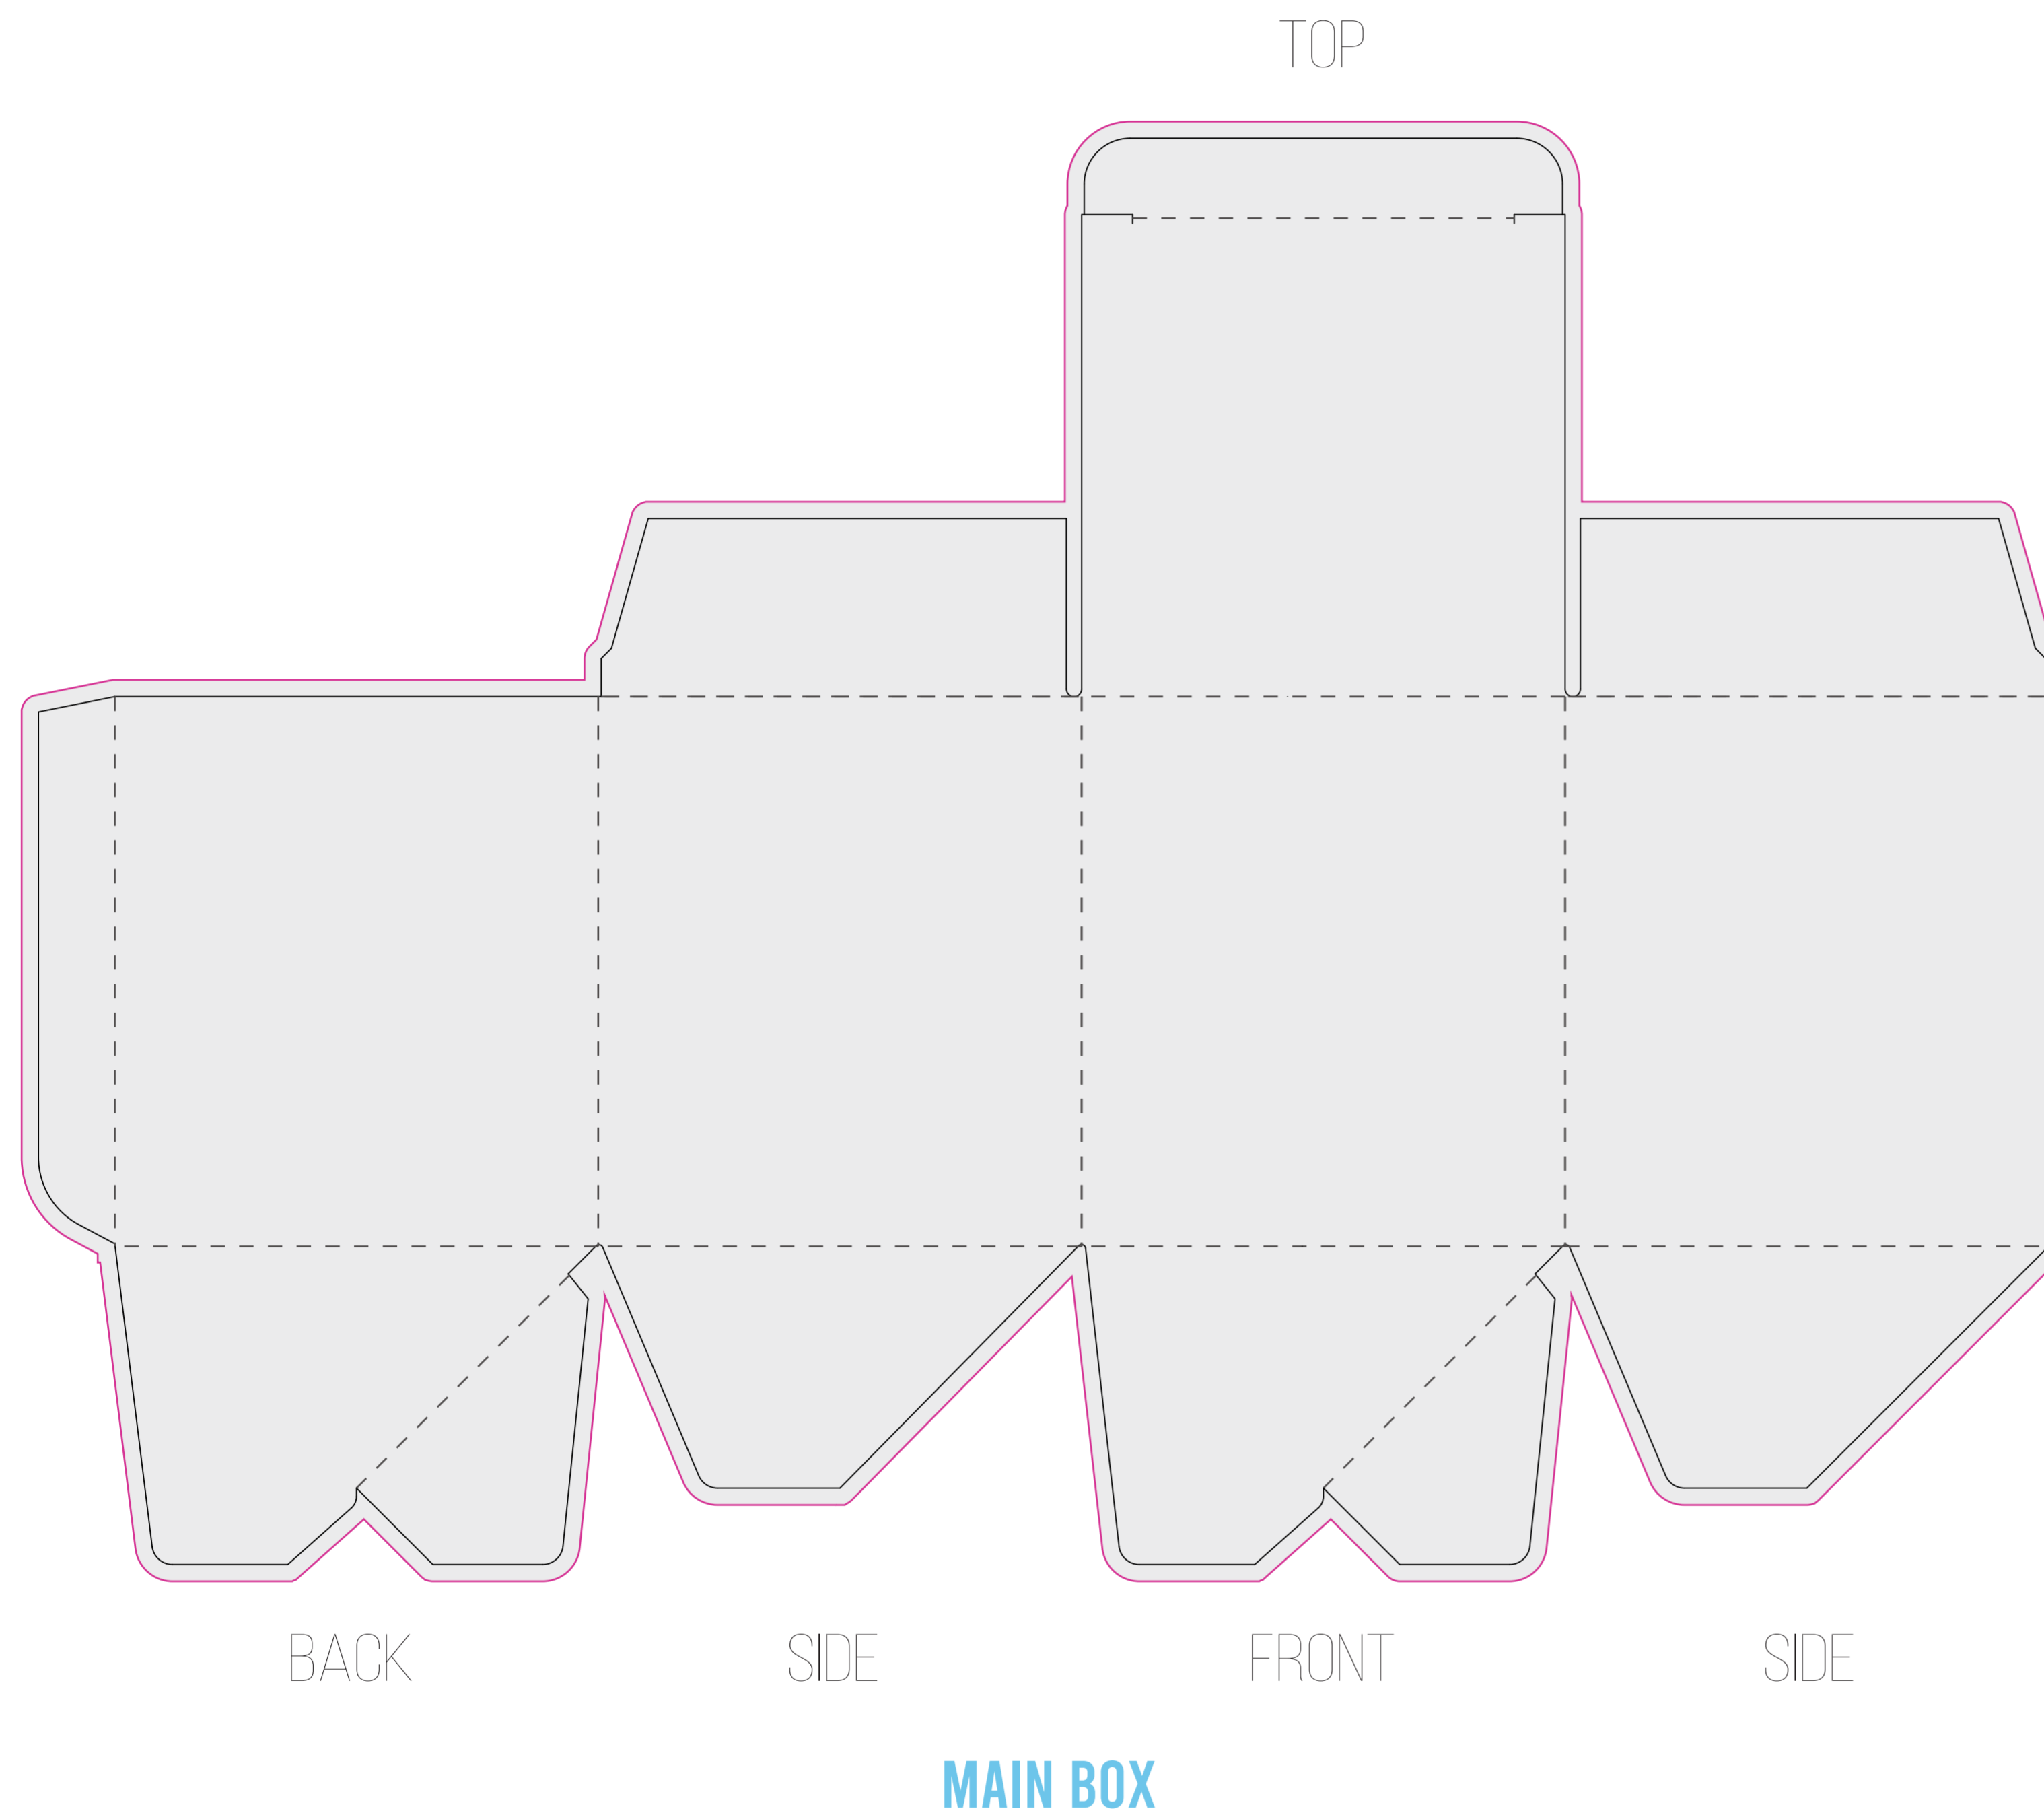

DIELINE

ITEM: 11oz HEAVY ROCKS TUCK BOX

BOX SIZE: 95MM X 95MM X 108MM

CLIENT: CUSTOMER'S NAME

- PLEASE USE VECTOR GRAPHICS OR HIGH RESOLUTION IMAGES
- PUT CALL OUTS TO WHICH ELEMENTS ARE HAVING EFFECT/FINISH

- CUT LINES
- - - - - SOFT CREESE
- OUTSIDE BLEED

LOGO/DESIGN COLORS:

#FFFFFF

PAPER WEIGHT	400G W/ E FLUTE INSERT			
PAPER MATERIAL	PLEASE SELECT: <input type="checkbox"/> WHITE	<input type="checkbox"/> BLACK	<input type="checkbox"/> KRAFT	
LAMINATION	PLEASE SELECT: <input type="checkbox"/> MATTE	<input type="checkbox"/> GLOSS	<input type="checkbox"/> RAW PAPER	
EFFECTS/FINISHES	PLEASE SELECT: <input type="checkbox"/> FULL COLOR PRINT	<input type="checkbox"/> FOIL	<input type="checkbox"/> SPOT VARNISHED	<input type="checkbox"/> EMBOSSSED <input type="checkbox"/> DEBOSSSED
E FLUTE INSERT COLOR	PLEASE SELECT: <input type="checkbox"/> WHITE	<input type="checkbox"/> BLACK		