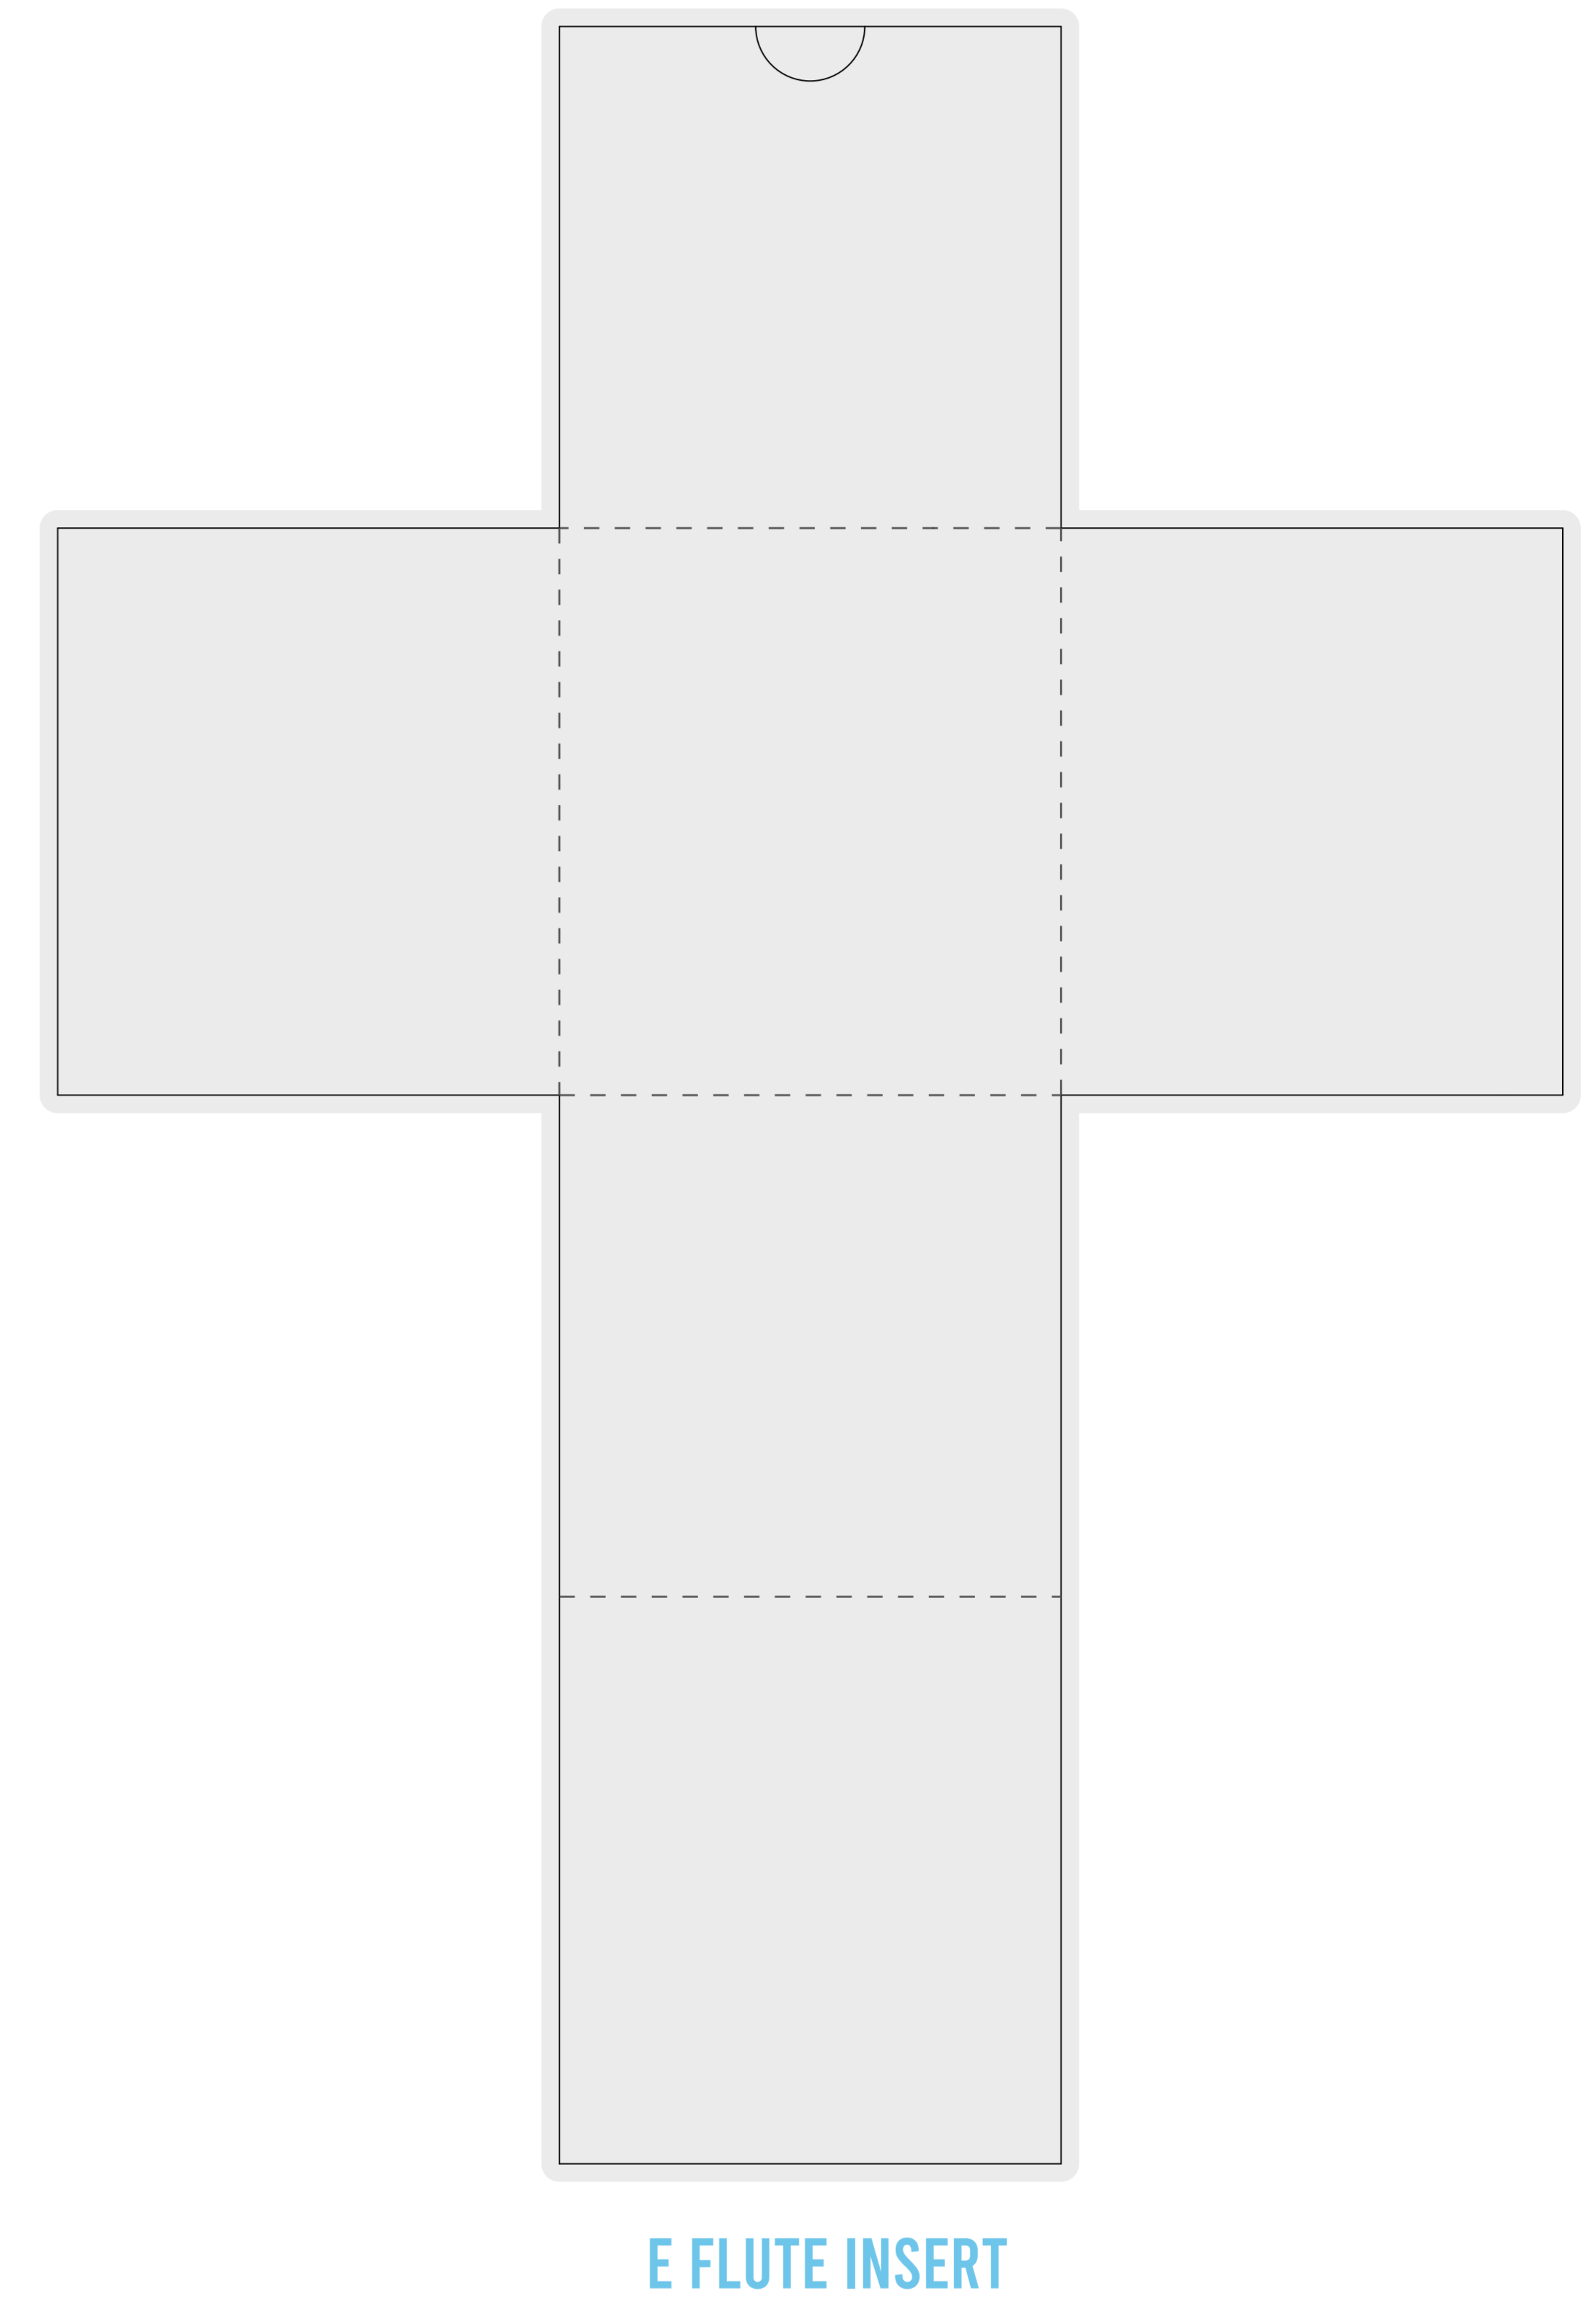

DIELINE

ITEM: 11oz HEAVY ROCKS TUCK BOX

BOX SIZE: 95MM X 95MM X 108MM

CLIENT: CUSTOMER'S NAME

- PLEASE USE VECTOR GRAPHICS OR HIGH RESOLUTION IMAGES
- PUT CALL OUTS TO WHICH ELEMENTS ARE HAVING EFFECT/FINISH

- CUT LINES
- - - - - SOFT CREESE
- OUTSIDE BLEED

LOGO/DESIGN COLORS:

#FFFFFF

PAPER WEIGHT	400G W/ E FLUTE INSERT			
PAPER MATERIAL	PLEASE SELECT: <input type="checkbox"/> WHITE	<input type="checkbox"/> BLACK	<input type="checkbox"/> KRAFT	
LAMINATION	PLEASE SELECT: <input type="checkbox"/> MATTE	<input type="checkbox"/> GLOSS	<input type="checkbox"/> RAW PAPER	
EFFECTS/FINISHES	PLEASE SELECT: <input type="checkbox"/> FULL COLOR PRINT	<input type="checkbox"/> FOIL	<input type="checkbox"/> SPOT VARNISHED	<input type="checkbox"/> EMBOSSSED <input type="checkbox"/> DEBOSSSED
E FLUTE INSERT COLOR	PLEASE SELECT: <input type="checkbox"/> WHITE	<input type="checkbox"/> BLACK		