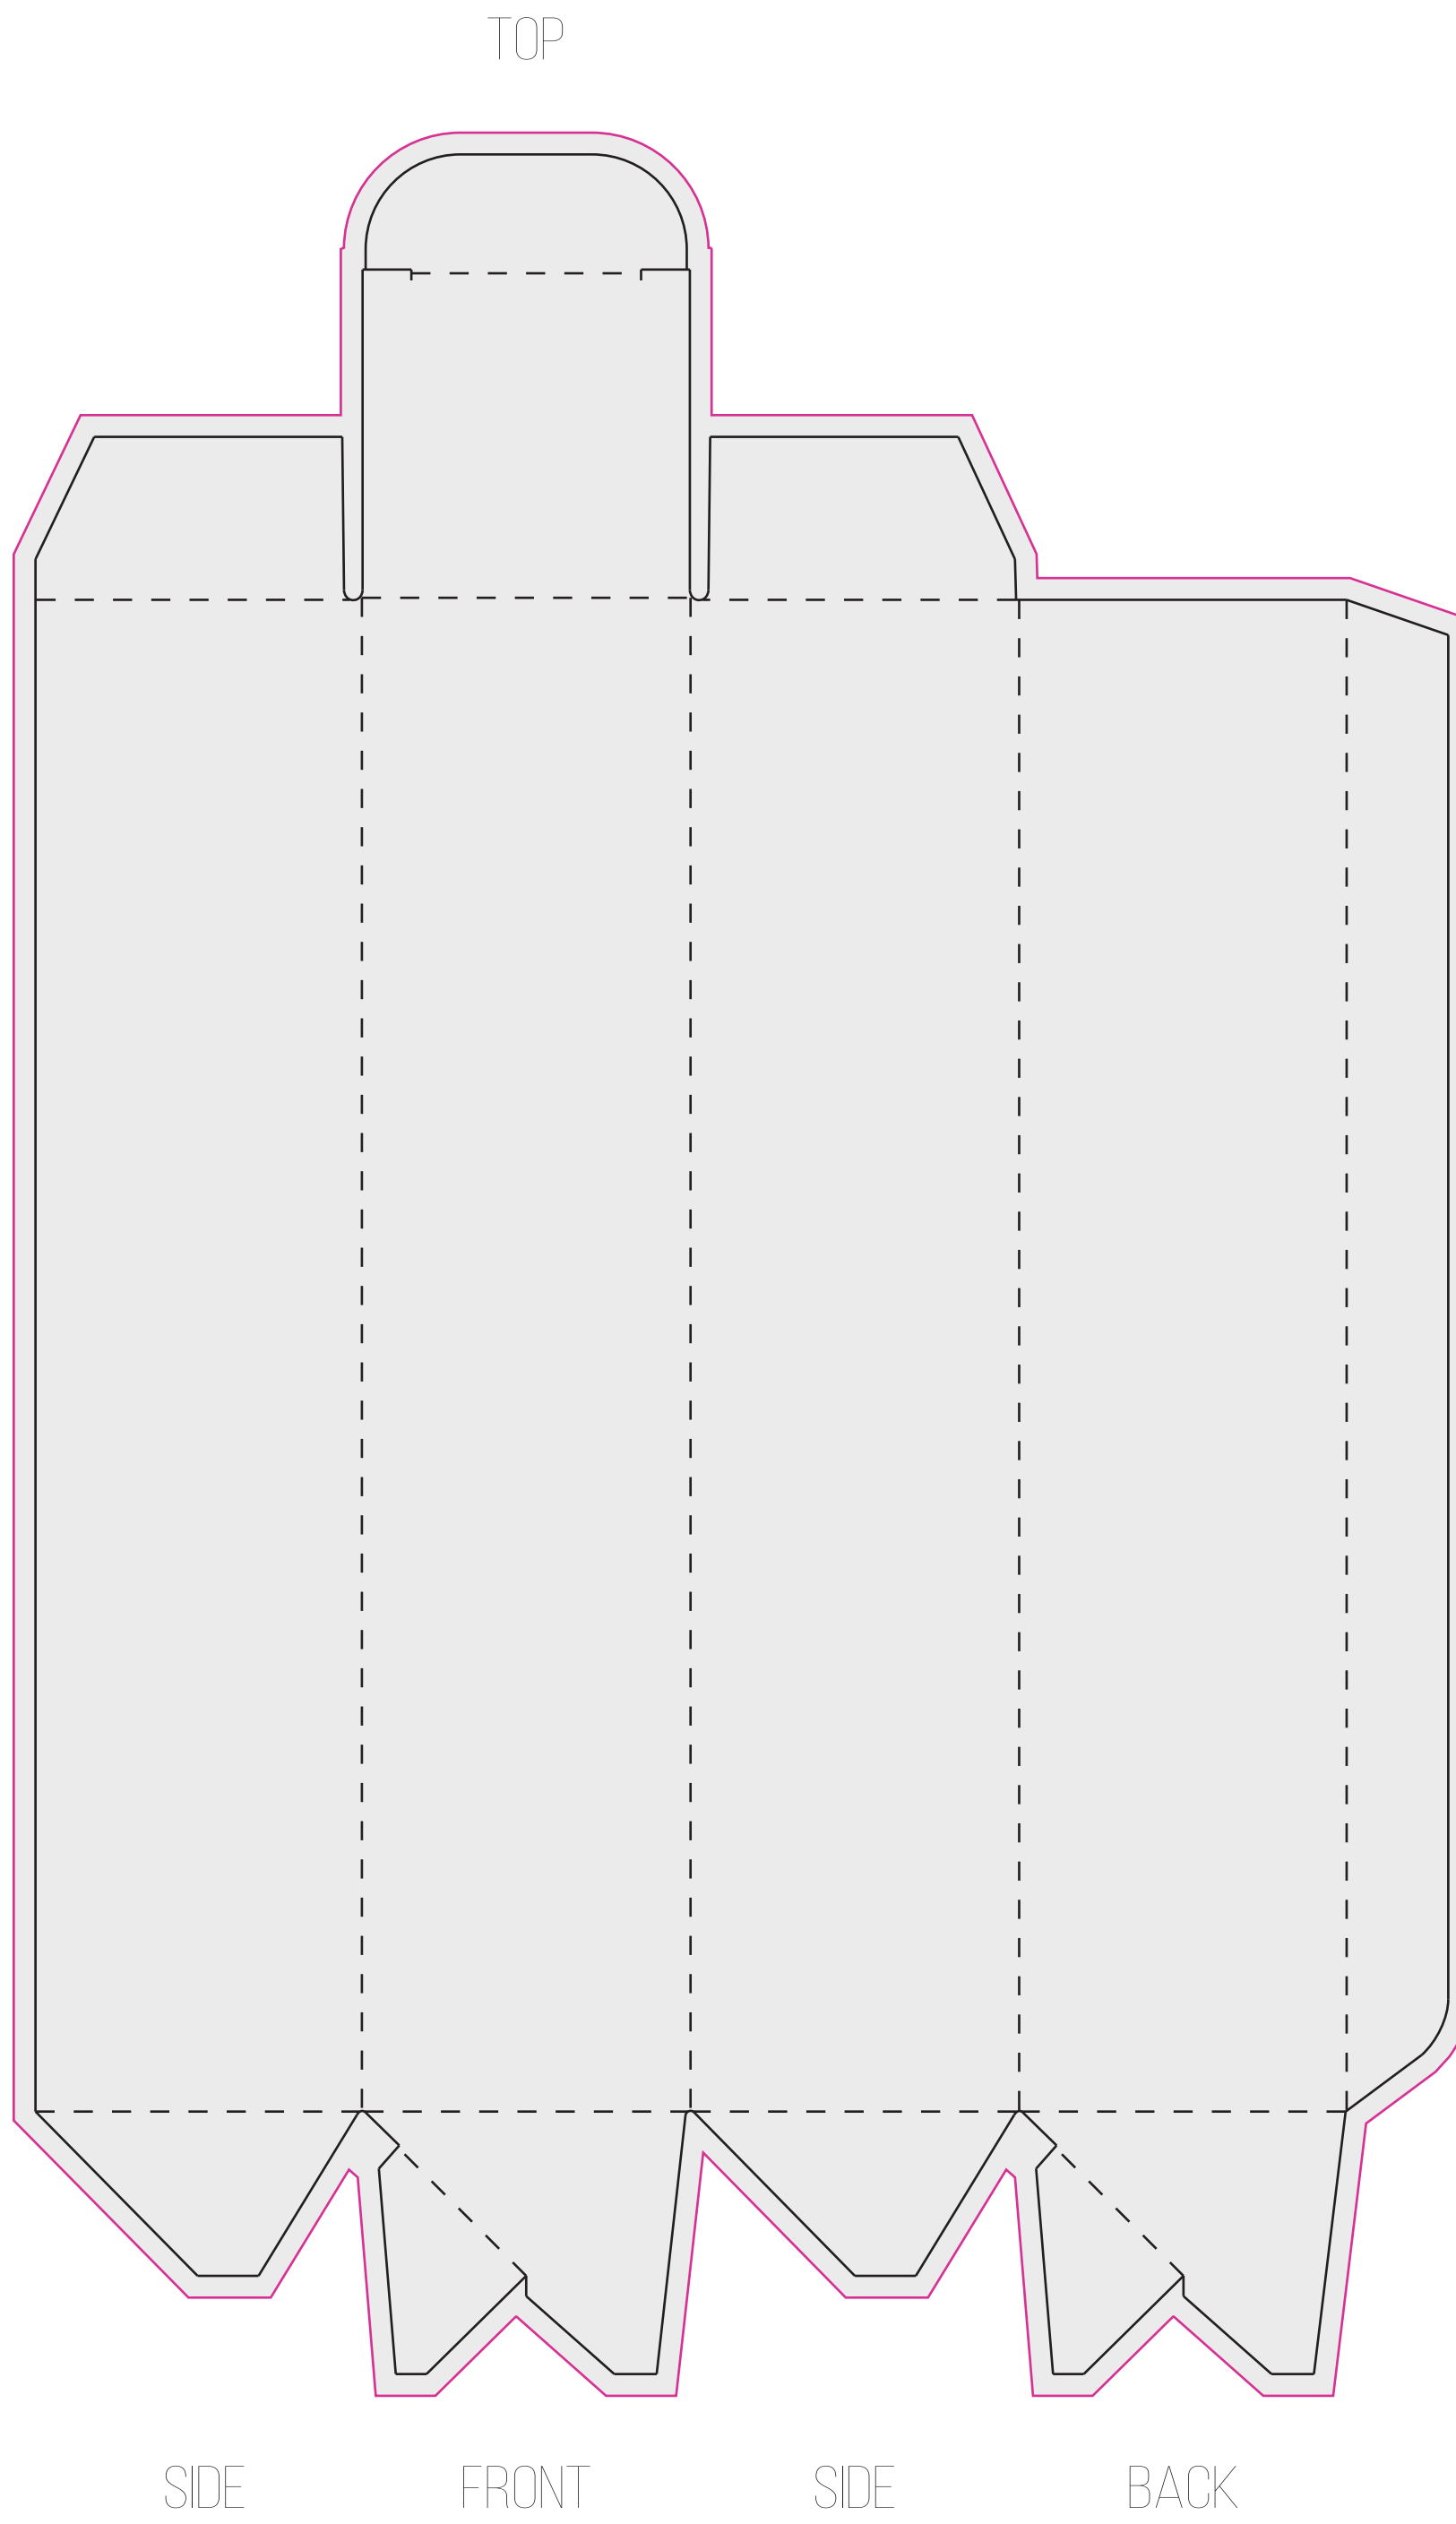

DIELINE

ITEM: 100ML REED DIFFUSER BOX

BOX SIZE: 48.5MM X 48.5MM X 223.5MM

CLIENT: CUSTOMER'S NAME

MAIN BOX

E FLUTE INSERT

—— CUT LINES
 - - - - SOFT CREASE
 ——— OUTSIDE BLEED

LOGO/DESIGN COLORS:

#FFFFFF

PAPER MATERIAL	400G W/ E FLUTE INSERT				
PAPER MATERIAL	PLEASE SELECT: <input type="checkbox"/> WHITE	<input type="checkbox"/> BLACK	<input type="checkbox"/> KRAFT		
LAMINATION	PLEASE SELECT: <input type="checkbox"/> MATTE	<input type="checkbox"/> GLOSS	<input type="checkbox"/> RAW PAPER		
EFFECTS/FINISHES	PLEASE SELECT: <input type="checkbox"/> FULL COLOR PRINT	<input type="checkbox"/> FOIL	<input type="checkbox"/> SPOT VARNISHED	<input type="checkbox"/> EMBOSSED	<input type="checkbox"/> DEBOSSED
E FLUTE INSERT COLOR	PLEASE SELECT: <input type="checkbox"/> WHITE	<input type="checkbox"/> BLACK			