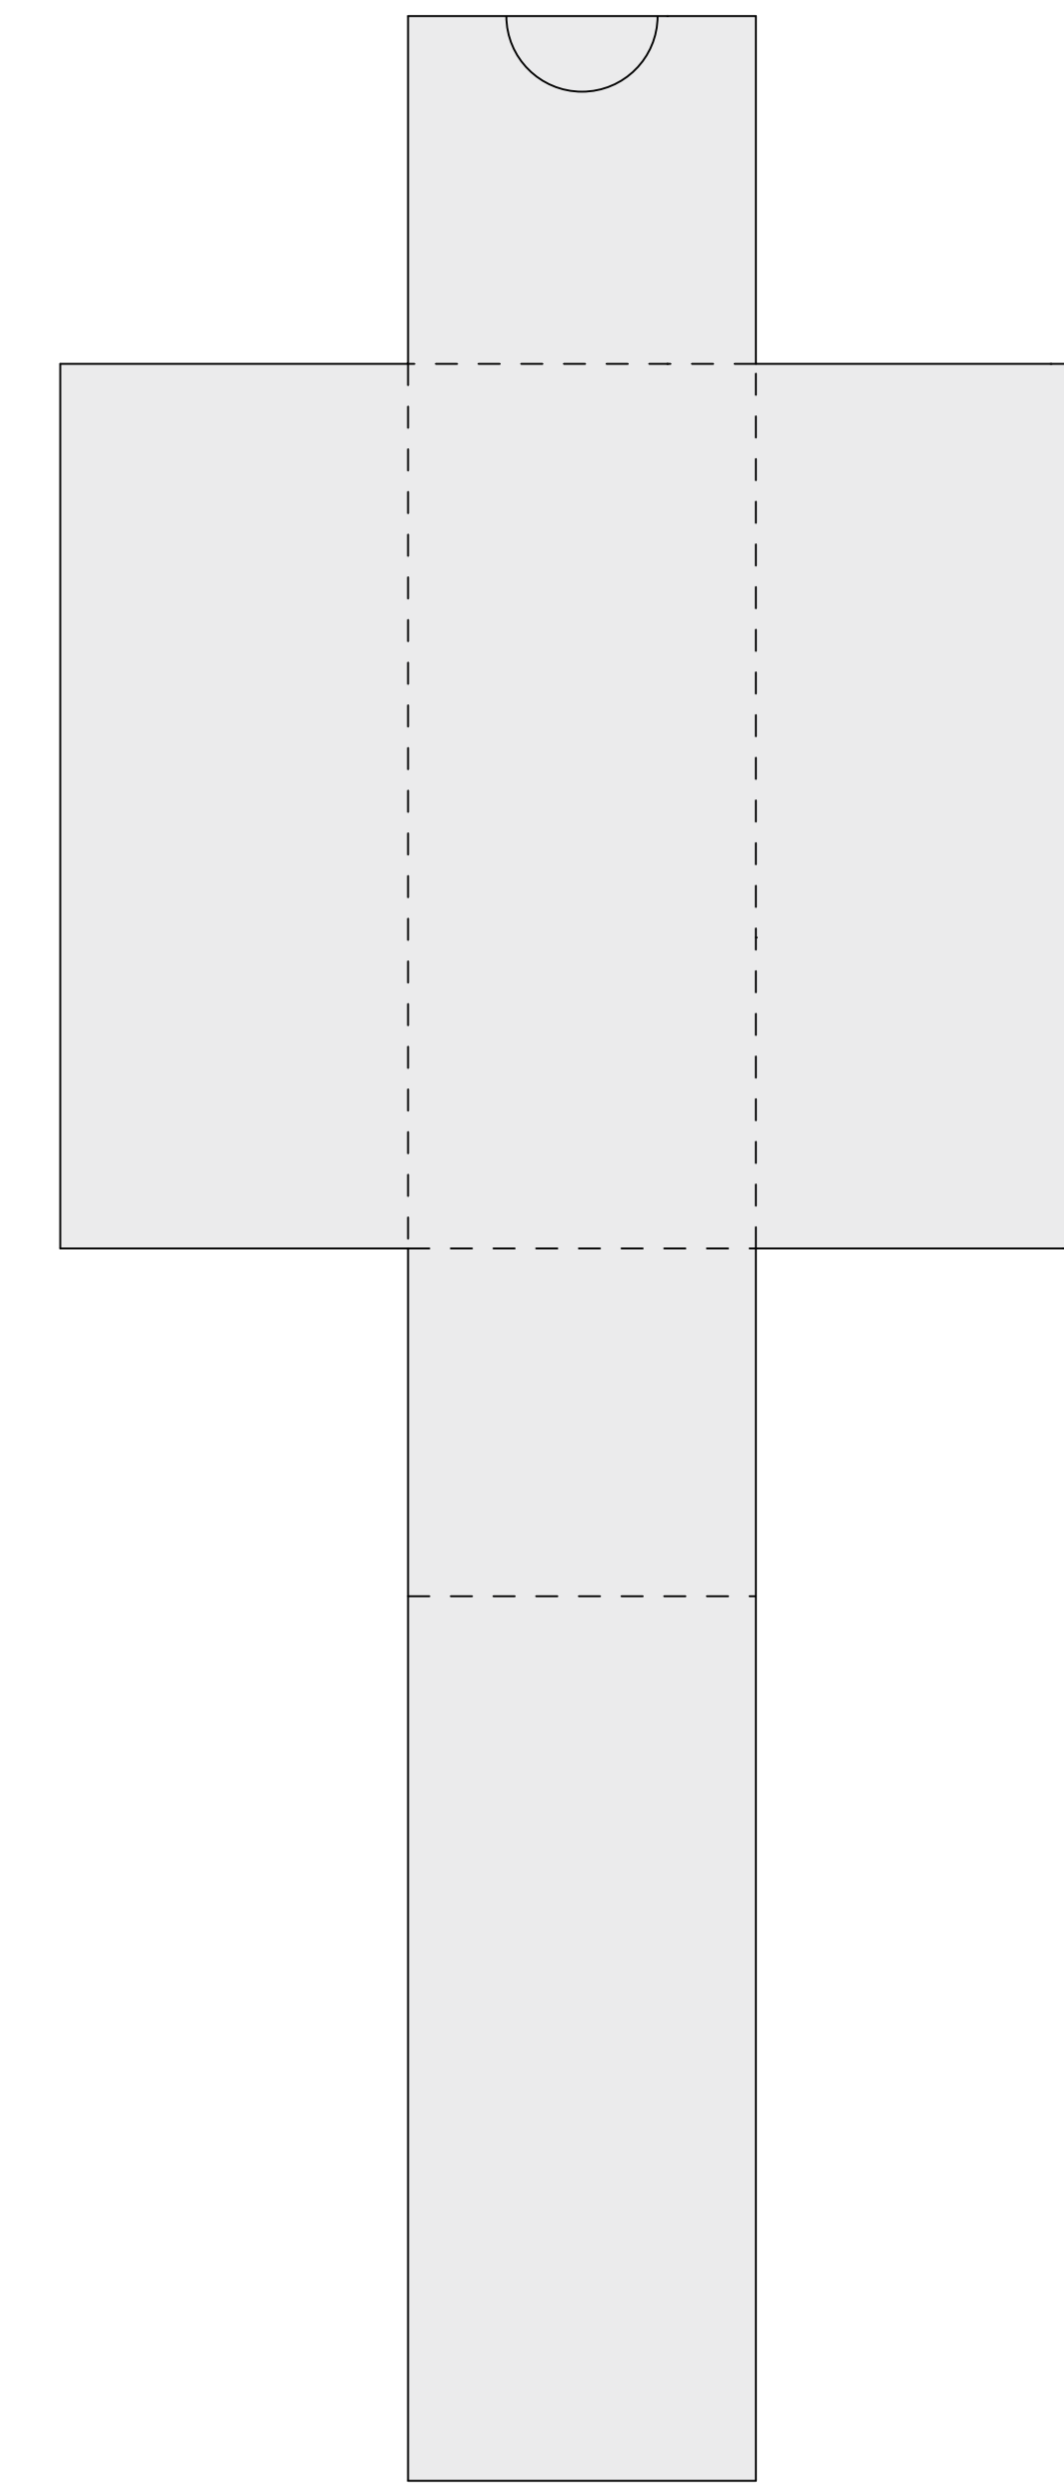

DIELINE

ITEM: 100ML EURO DROPPER TUCK BOX W/ E FLUTE

BOX SIZE: 49MM X 49MM X 121MM

CLIENT: CUSTOMER'S NAME

- PLEASE USE VECTOR GRAPHICS OR HIGH RESOLUTION IMAGES
- PUT CALL OUTS TO WHICH ELEMENTS ARE HAVING EFFECT/FINISH
- MINIMUM FONT SIZE IS 6PT

- CUT LINES
- - - - - SOFT CREESE
- OUTSIDE BLEED

LOGO/DESIGN COLORS:

#FFFFFF

PAPER WEIGHT	400G W/ E FLUTE INSERT				
PAPER MATERIAL	PLEASE SELECT: <input type="checkbox"/> WHITE	<input type="checkbox"/> BLACK	<input type="checkbox"/> KRAFT		
LAMINATION	PLEASE SELECT: <input type="checkbox"/> MATTE	<input type="checkbox"/> GLOSS	<input type="checkbox"/> RAW PAPER		
EFFECTS/FINISHES	PLEASE SELECT: <input type="checkbox"/> FULL COLOR PRINT	<input type="checkbox"/> FOIL	<input type="checkbox"/> SPOT VARNISHED	<input type="checkbox"/> EMBOSSED	<input type="checkbox"/> DEBOSSSED
E FLUTE INSERT COLOR	PLEASE SELECT: <input type="checkbox"/> WHITE	<input type="checkbox"/> BLACK			