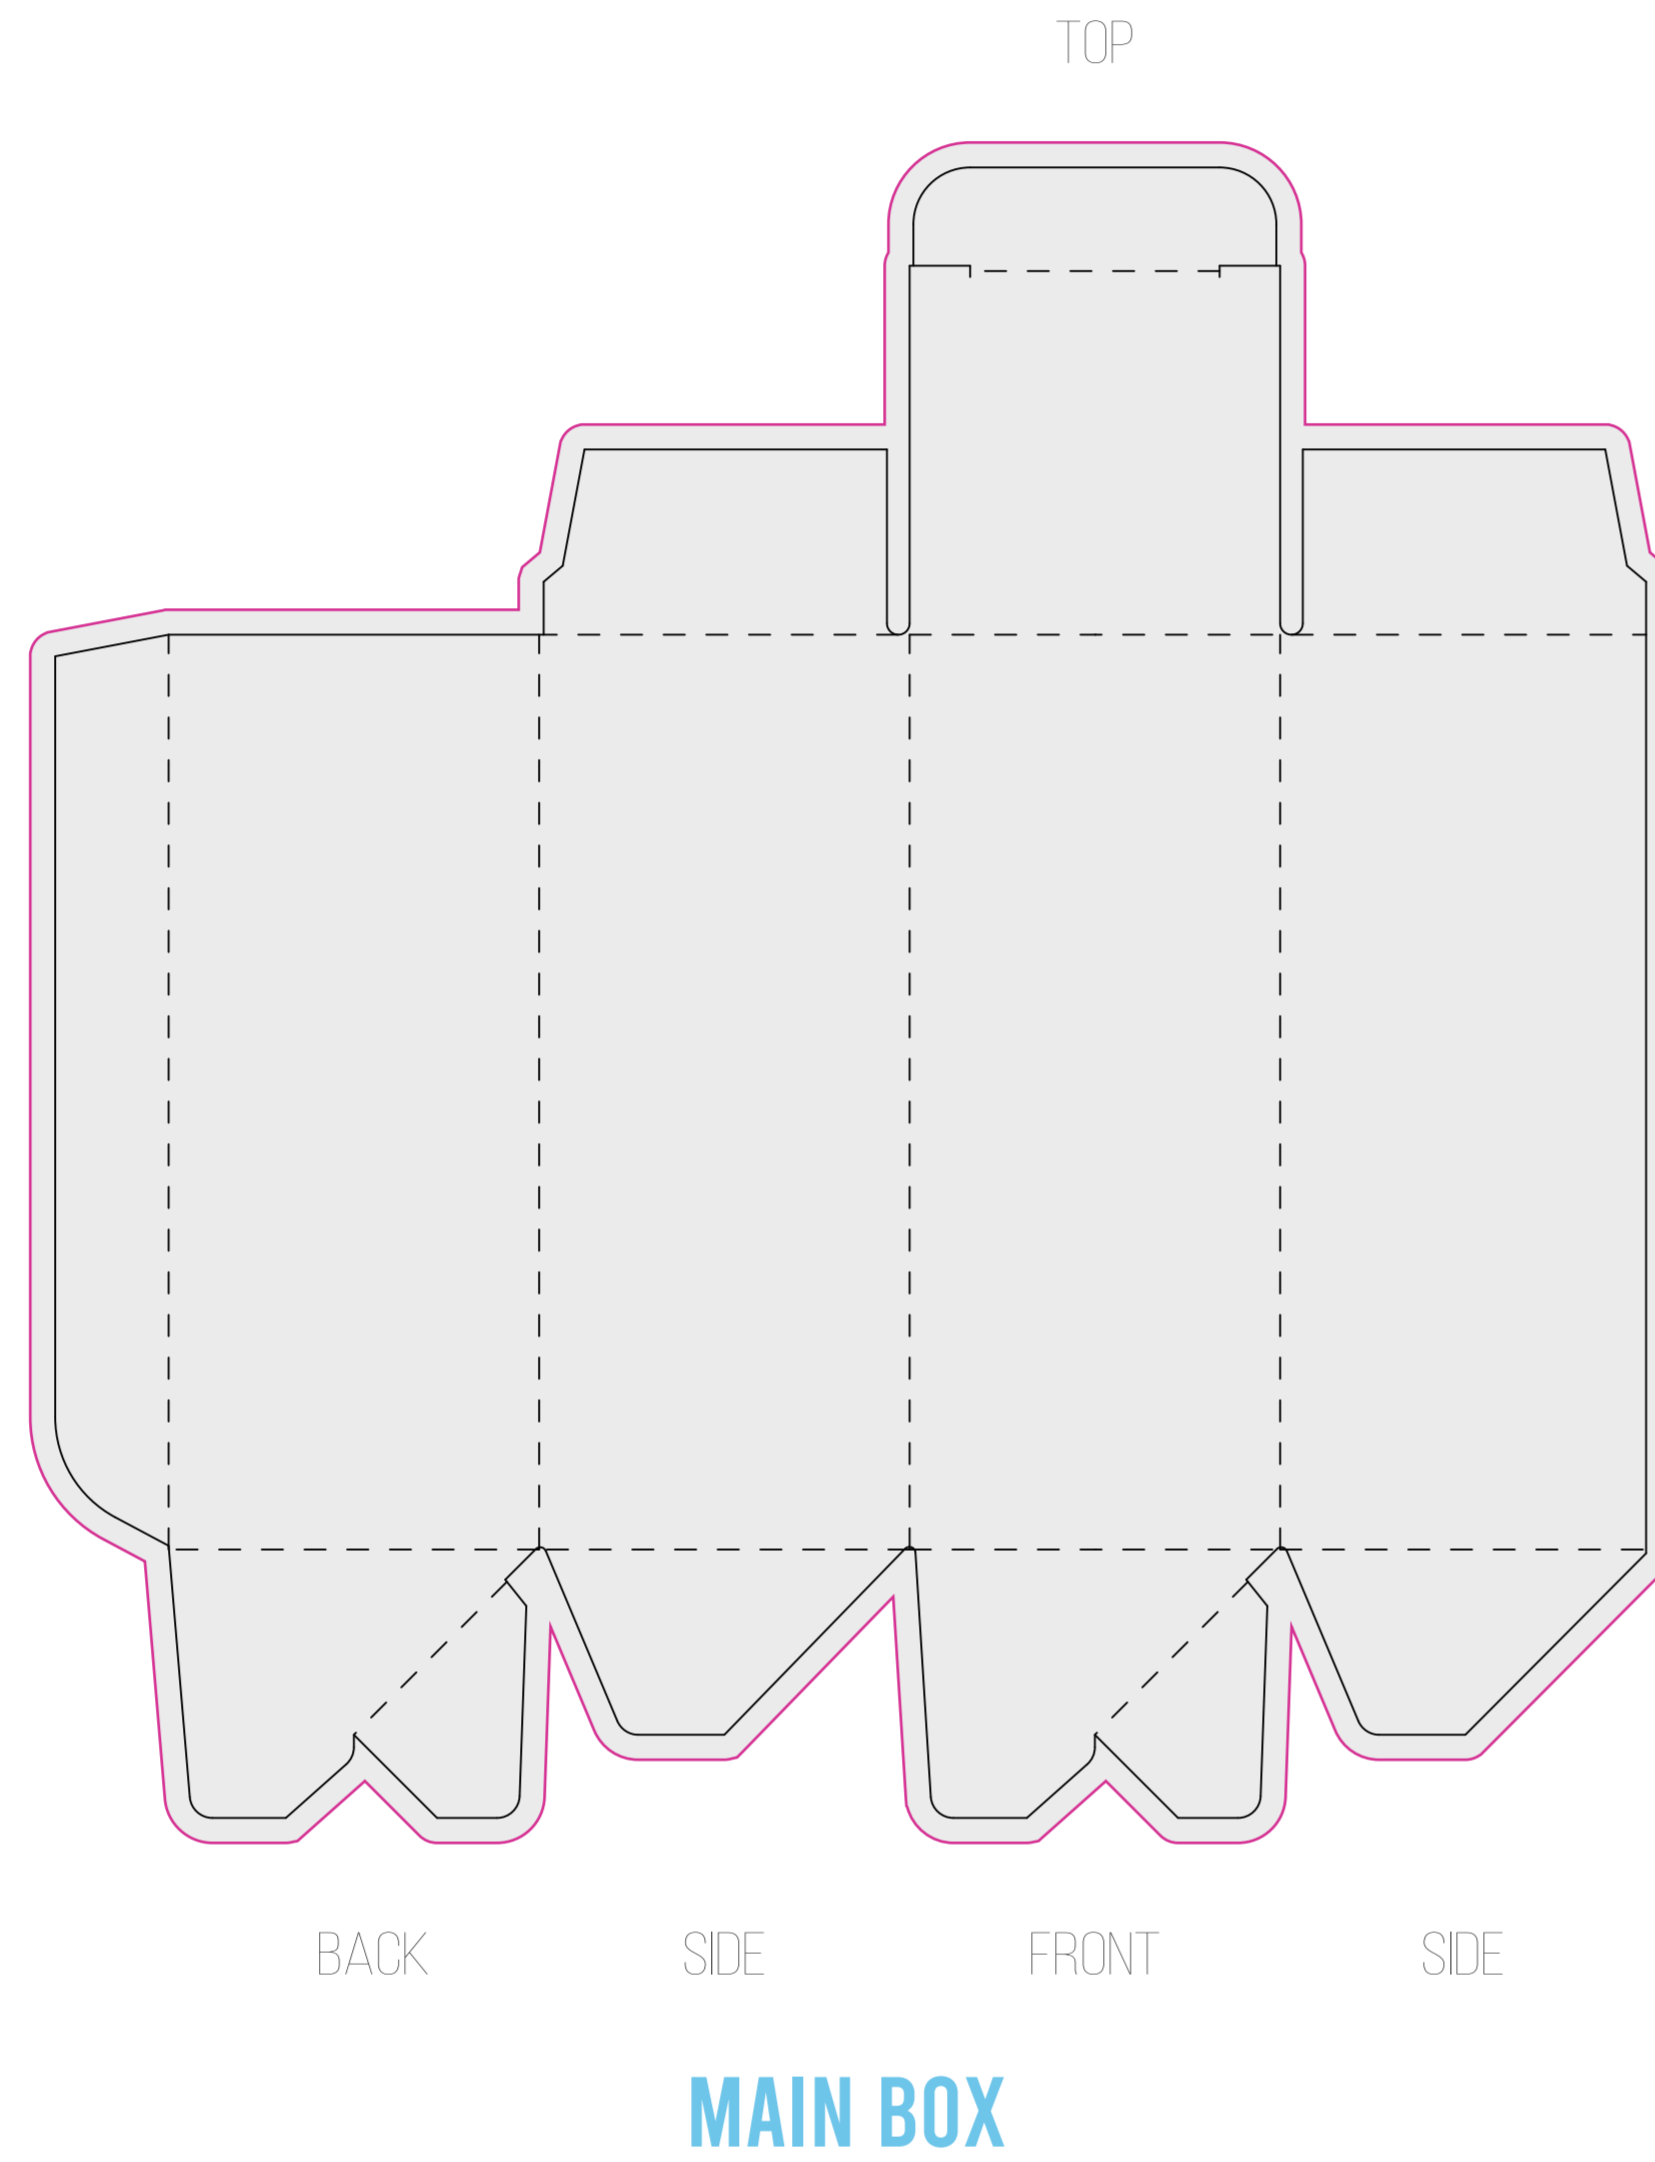

DIELINE

ITEM: 100ML EURO DROPPER TUCK BOX W/ E FLUTE

BOX SIZE: 49MM X 49MM X 121MM

CLIENT: CUSTOMER'S NAME

- PLEASE USE VECTOR GRAPHICS OR HIGH RESOLUTION IMAGES
- PUT CALL OUTS TO WHICH ELEMENTS ARE HAVING EFFECT/FINISH
- MINIMUM FONT SIZE IS 6PT

- CUT LINES
- - - - - SOFT CREESE
- OUTSIDE BLEED

LOGO/DESIGN COLORS:

#FFFFFF

PAPER WEIGHT	400G W/ E FLUTE INSERT				
PAPER MATERIAL	PLEASE SELECT: <input type="checkbox"/> WHITE	<input type="checkbox"/> BLACK	<input type="checkbox"/> KRAFT		
LAMINATION	PLEASE SELECT: <input type="checkbox"/> MATTE	<input type="checkbox"/> GLOSS	<input type="checkbox"/> RAW PAPER		
EFFECTS/FINISHES	PLEASE SELECT: <input type="checkbox"/> FULL COLOR PRINT	<input type="checkbox"/> FOIL	<input type="checkbox"/> SPOT VARNISHED	<input type="checkbox"/> EMBOSSED	<input type="checkbox"/> DEBOSSSED
E FLUTE INSERT COLOR	PLEASE SELECT: <input type="checkbox"/> WHITE	<input type="checkbox"/> BLACK			