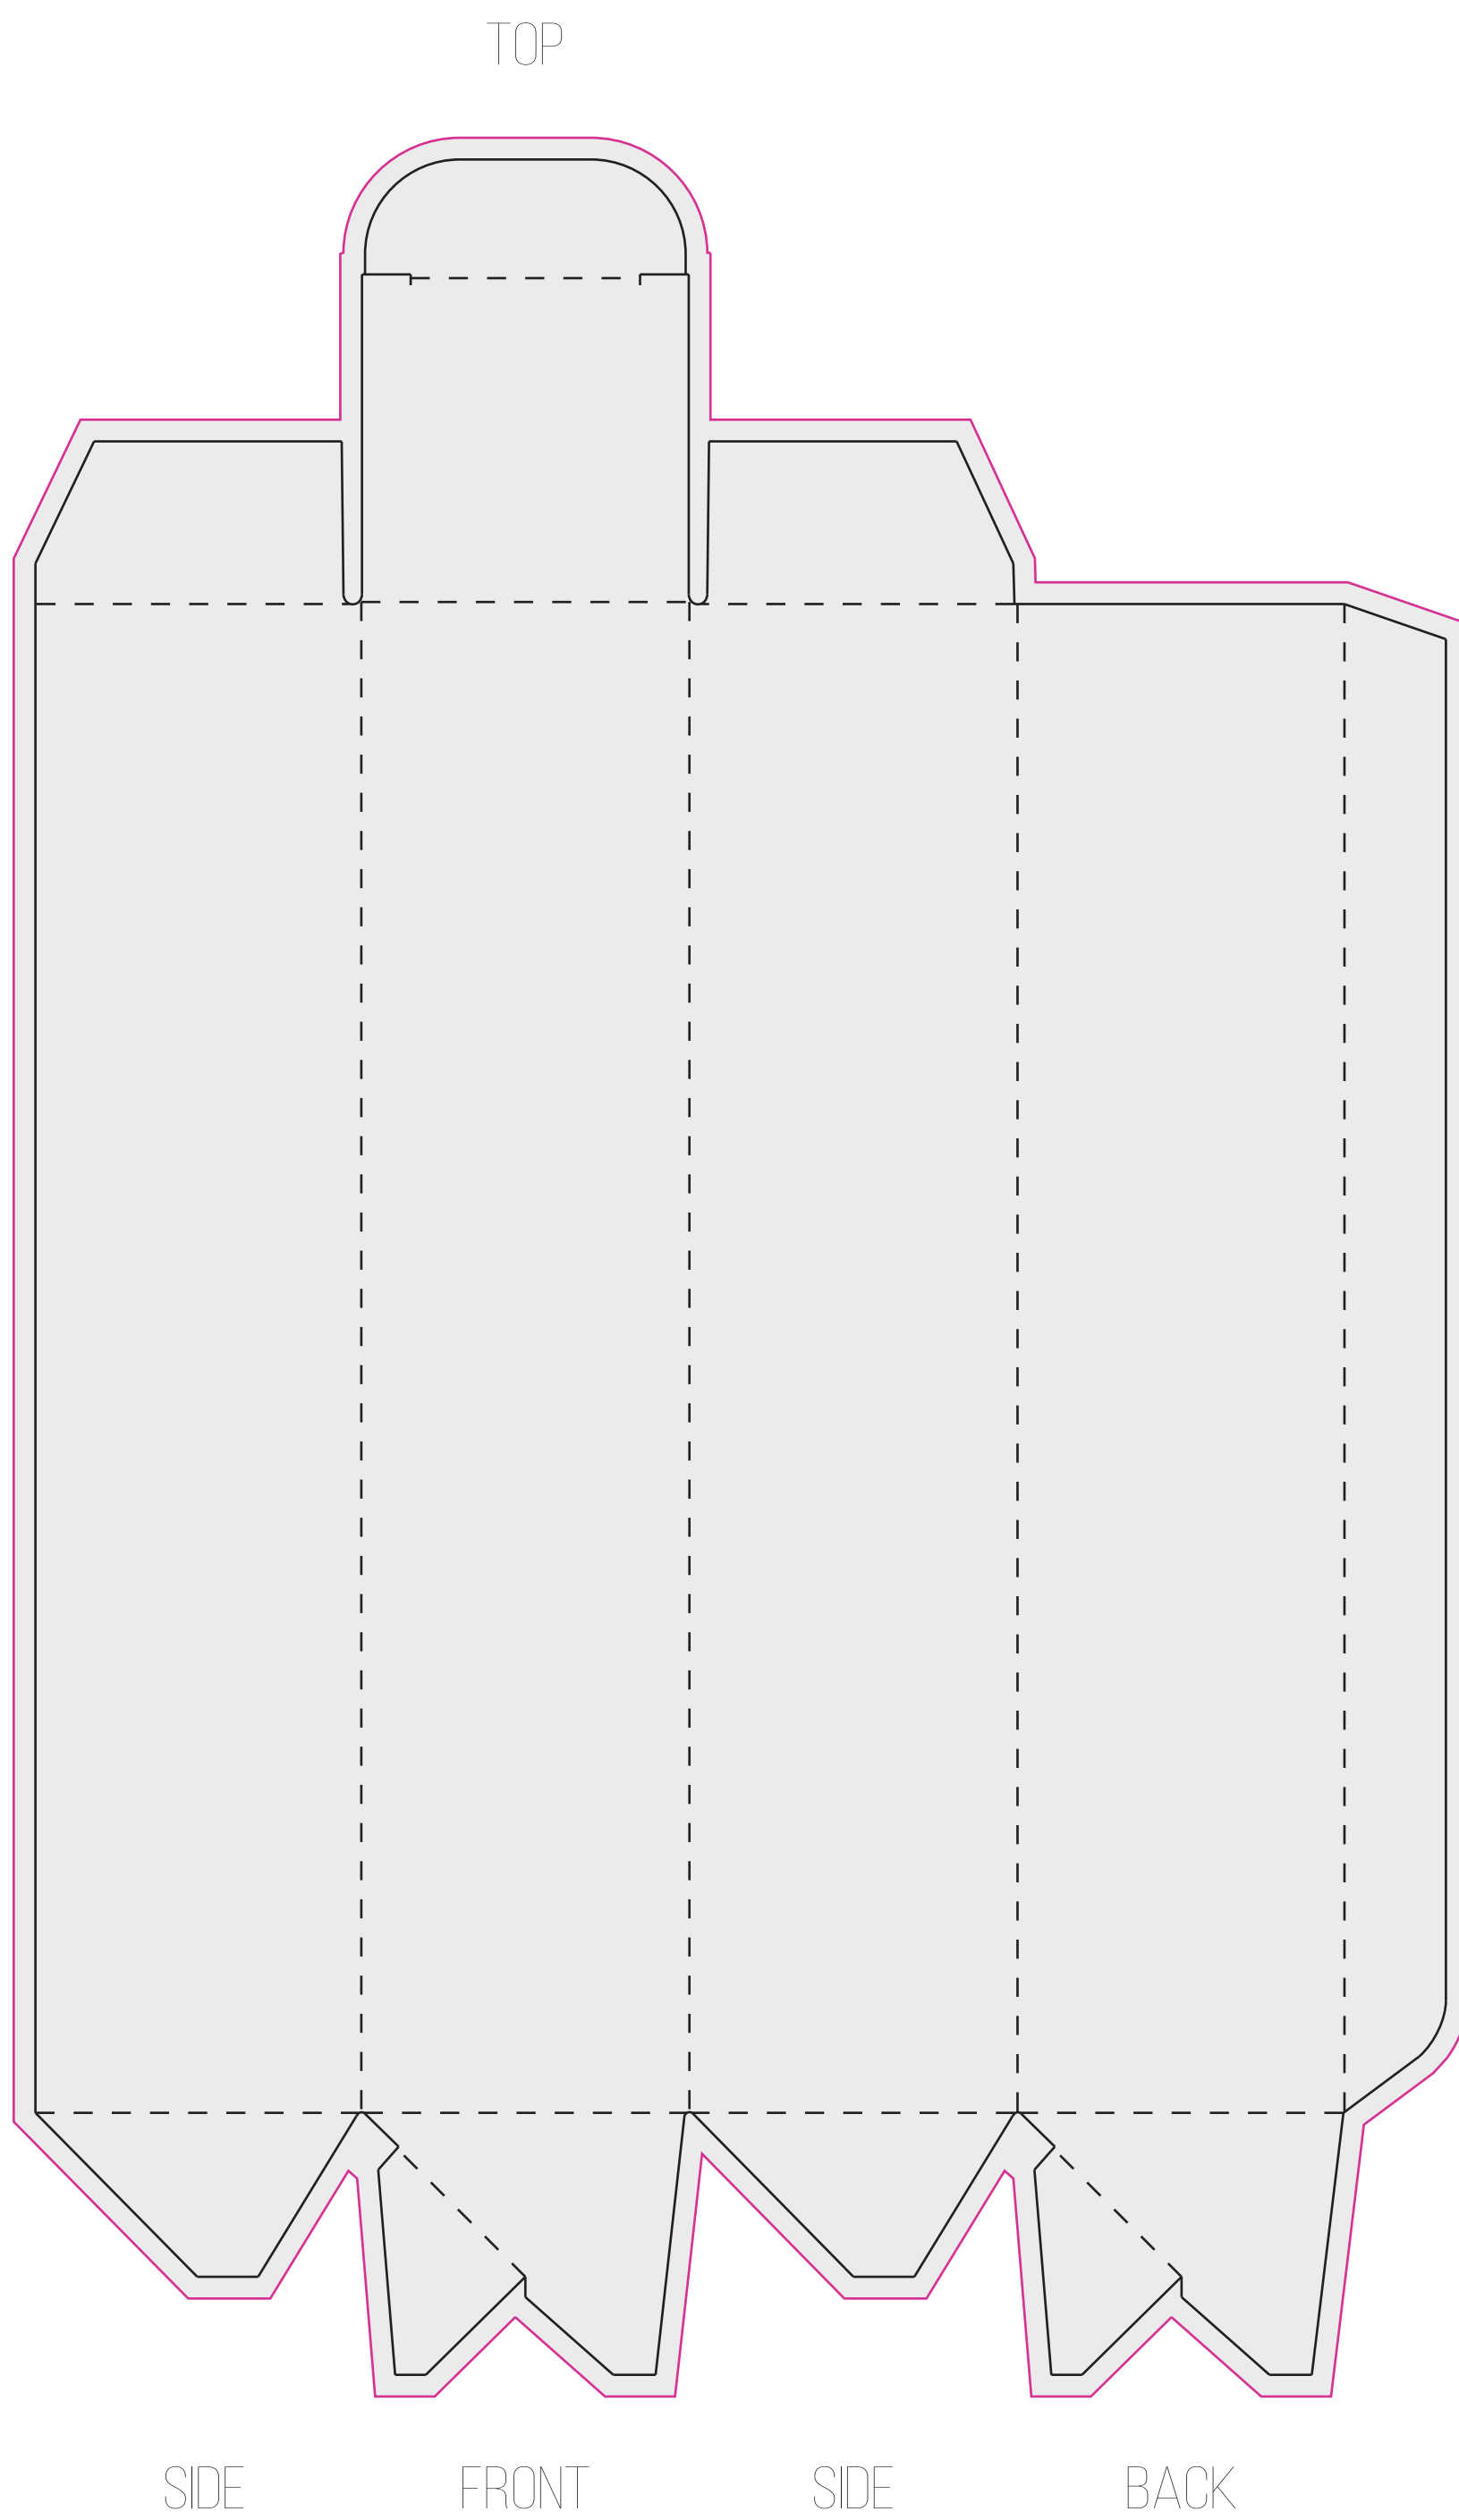

# DIELINE

ITEM: 100ML REED DIFFUSER (22CM STICKS) BOX

BOX SIZE: 48.5MM X 48.5MM X 223.5MM

CLIENT: CUSTOMER'S NAME

**MAIN BOX**

**E FLUTE INSERT**

—— CUT LINES  
 - - - - SOFT CREASE  
 ——— OUTSIDE BLEED

**LOGO/DESIGN COLORS:**

#FFFFFF

PAPER MATERIAL	400G W/ E FLUTE INSERT				
PAPER MATERIAL	PLEASE SELECT: <input type="checkbox"/> WHITE	<input type="checkbox"/> BLACK	<input type="checkbox"/> KRAFT		
LAMINATION	PLEASE SELECT: <input type="checkbox"/> MATTE	<input type="checkbox"/> GLOSS	<input type="checkbox"/> RAW PAPER		
EFFECTS/FINISHES	PLEASE SELECT: <input type="checkbox"/> FULL COLOR PRINT	<input type="checkbox"/> FOIL	<input type="checkbox"/> SPOT VARNISHED	<input type="checkbox"/> EMBOSSED	<input type="checkbox"/> DEBOSSED
E FLUTE INSERT COLOR	PLEASE SELECT: <input type="checkbox"/> WHITE	<input type="checkbox"/> BLACK			