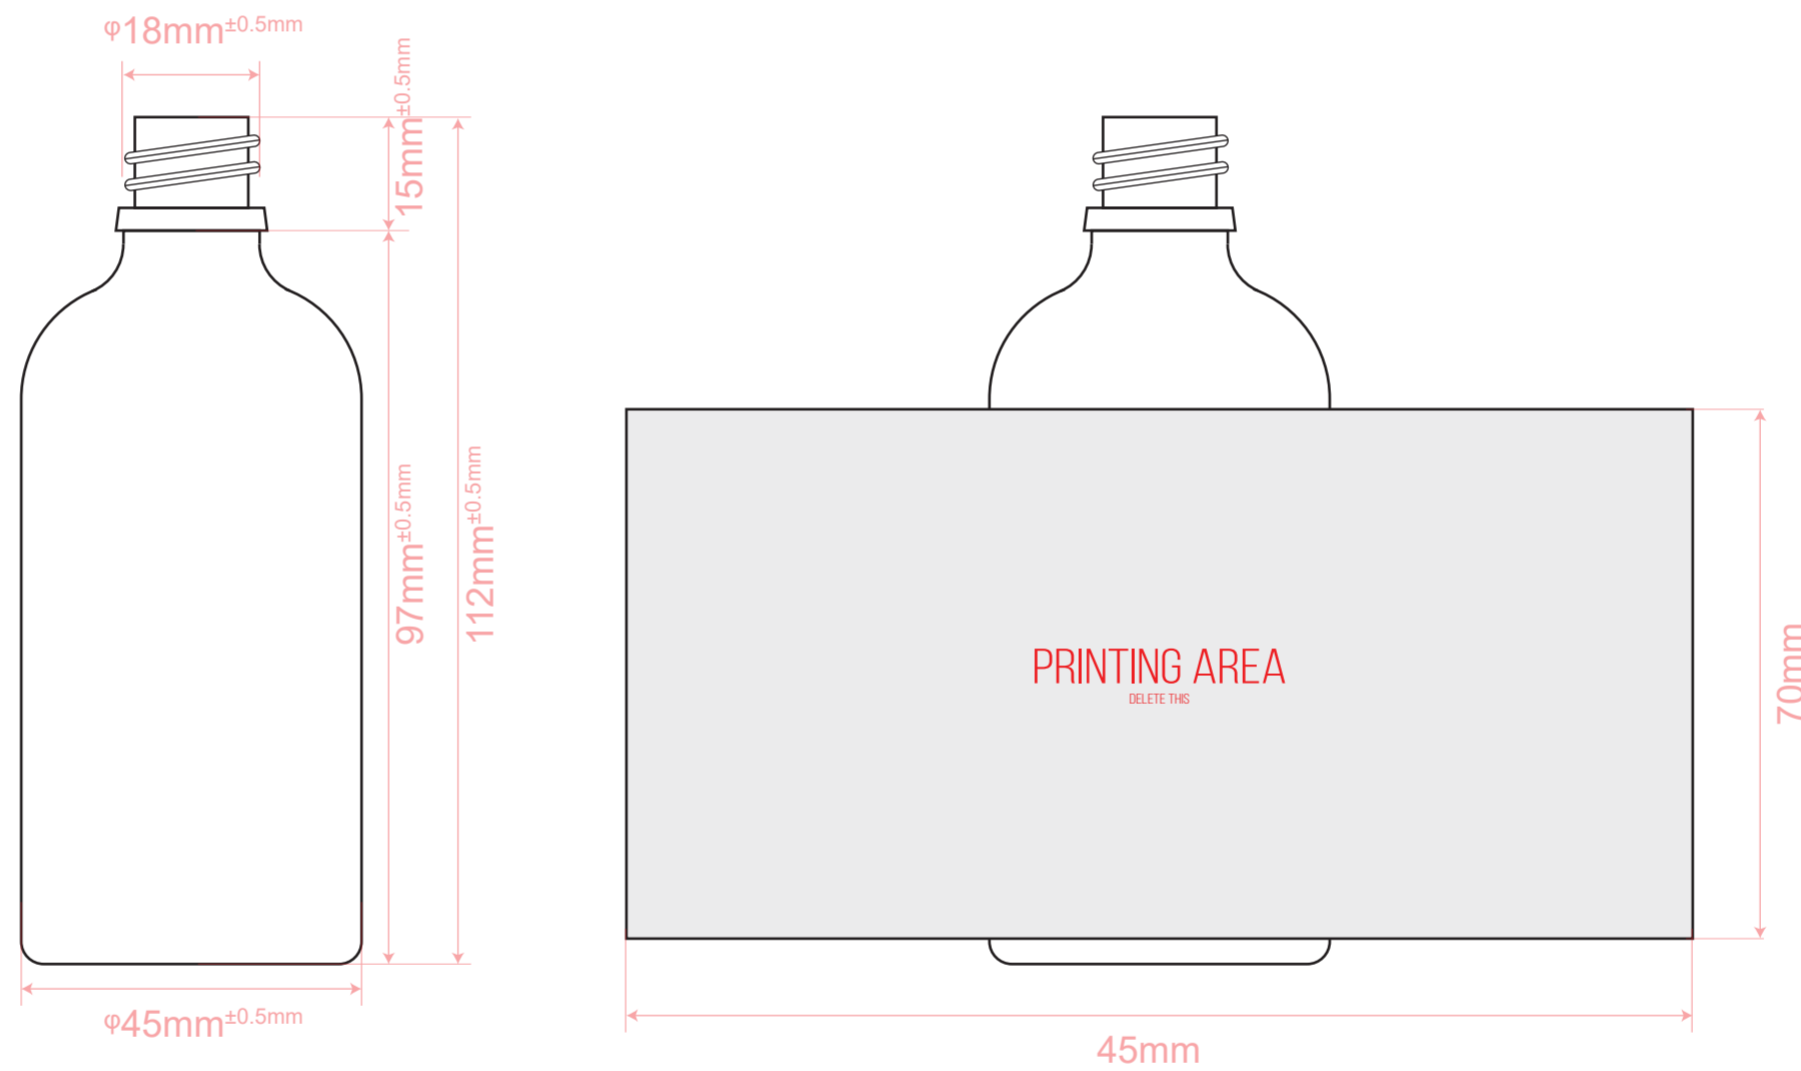

BOTTLE DIELINE

ITEM: 100ML BOTTLE

BOTTLE SIZE: 45MM X 112MM

CLIENT: CUSTOMER'S NAME

- PLEASE USE VECTOR GRAPHICS OR HIGH RESOLUTION IMAGES
- PUT CALL OUTS TO WHICH ELEMENTS ARE HAVING EFFECT/FINISH
- MINIMUM FONT SIZE IS 6PT

Light 4 Life

LABEL TYPE

PLEASE SELECT: FOIL DECAL

FULL PRINT

DECAL COLOR

PLEASE SELECT: WHITE

BLACK

ROSE