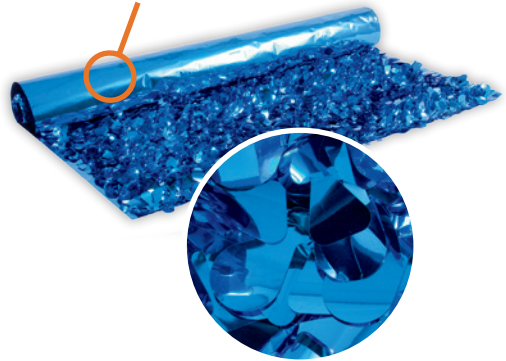

RETAIL DECOR

TWIST

**FLORAL
SHEETING**

FRINGE

DECOR SOLUTIONS

FLORAL SHEETING

- A unique decorating material that can be used to highlight and enhance any area in your store
- Easy to cut, cover and adhere to almost any surface with no hemming or fraying
- Attractively covers large surfaces at a low cost
- Rollable for easy storage
- Sold in 3' x 30' rolls

A sheet of vinyl makes up the backside of Floral Sheeting.

Die-cut vinyl petals are securely glued to the sheet of vinyl creating a dimensional look on the surface.

STANDARD

METALLIC

SPECIALTY

TWIST

- Create borders, form shapes and wrap around structures
- Sold in 4" diameter x 25' rolls
- Also available as 2-Color - ask for details

STANDARD

METALLIC

SPECIALTY

Wrap a foam ball with Twist to create a unique accent to a table display!

STANDARD

METALLIC

SPECIALTY

FRINGE