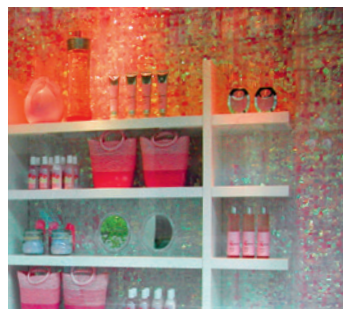

- Add a fun touch to your visual merchandising by stringing Fringe across a ceiling, layering on a wall or skirting around a table
- All colors sold in 15" x 10' - limited colors sold in 30" x 12' lengths
- Also available as 2-Color - ask for details

WINDOW DISPLAYS

Framed
Standard
White Floral
Sheeting

Metallic Silver Floral Sheeting

Capture street
traffic with
alluring window
displays.

Specialty Iridescent Floral Sheeting

IN-STORE DISPLAYS

Columns wrapped with Standard Grass Green Floral Sheeting