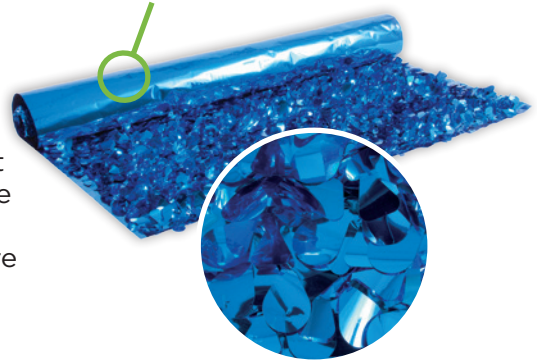

EVENT DECOR

TWIST

**FLORAL
SHEETING**

FRINGE

DECOR SOLUTIONS

FLORAL SHEETING

- A unique decorating material that can be used to cover and enhance tables and walls
- Easy to fold, cut, cover and adhere to almost any surface with no hemming or fraying
- Attractively covers large surfaces at a low cost
- Rollable and foldable for storage
- Sold in 3' x 30' rolls

A sheet of vinyl makes up the backside of Floral Sheeting.

Die-cut vinyl petals are securely glued to the sheet of vinyl creating a dimensional look on the surface.

STANDARD

METALLIC

SPECIALTY

TWIST

- Create borders, form shapes and wrap around structures
- Sold in 4" diameter x 25' rolls

Form a ball with a small section of Twist to create a unique centerpiece!

FRINGE

- Make a stage look like it's floating or hang on the wall to create movement!
- All colors sold in 15" x 10' - limited colors sold in 30" x 12' lengths

TABLE SKIRT

Metallic Blue Floral
Sheeting placed around
a table enhances gifts
and desserts at
a party.

EYE-CATCHING RESULTS

Table shown with Metallic Red
Floral Sheeting

TABLE RUNNER

Standard Black Floral
Sheeting is used to
create a table runner
for an unforgettable
centerpiece.