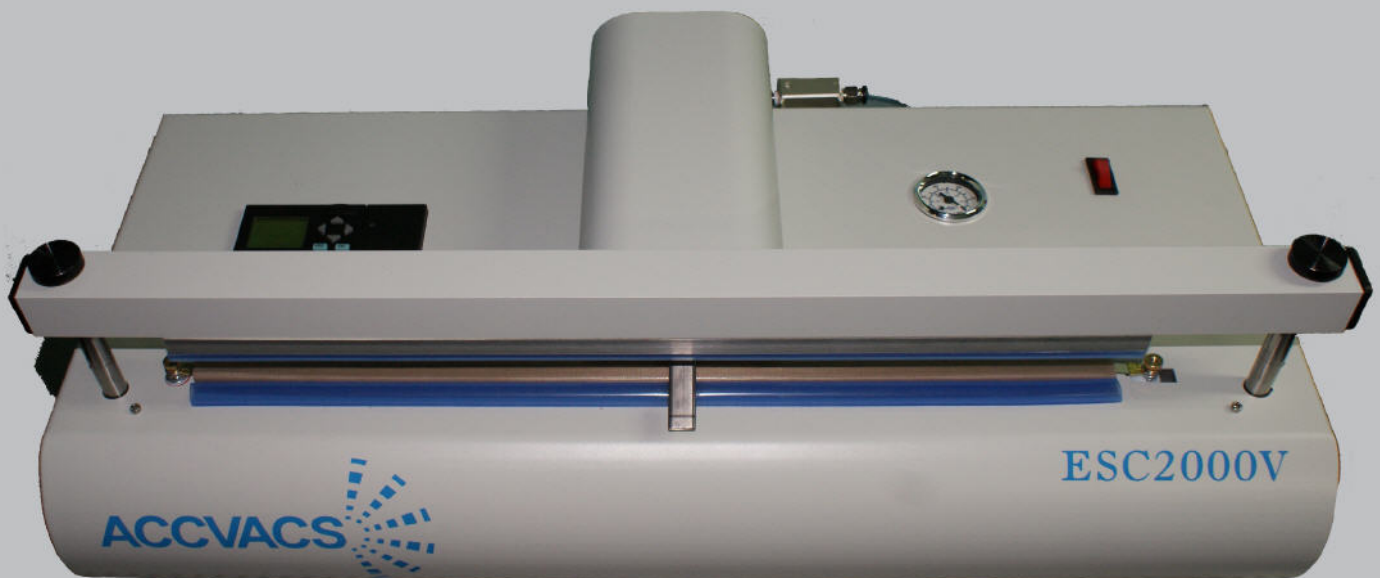

ESC SERIES PLUG & VACUUM PACK SELF-CONTAINED DIGITAL VACUUM SEALER

**CLEAN ROOM COMPATIBLE
ACCVACS DIGITAL SMART CONTROL
BACKLIT LCD DISPLAY
STAINLESS STEEL RETRACTING NOZZLE
NO PINCH SAFETY JAW & OVER HEAT PROTECTION
ELECTRONIC FOOT SWITCH**

SPECIFICATIONS:

Seal: 15", 20", 25" X 1/4"
MAX Vacuum: 20 in HG.
Voltage: 120 VOLTS AC 15 amps.
Dimensions: Seal + 6" L x 12" W x 8 1/2" H
Weight: 36, 44, 52 Lbs.

OPTIONS:

Vacuum Regulator (for packing Sensitive Products)
Vacuum Filter (for Packing with Liquids & Powders)
International Voltages (220/240 AC or 100 AC)
GAS PURGE
Work Shelf and Table Top Tilt Stand