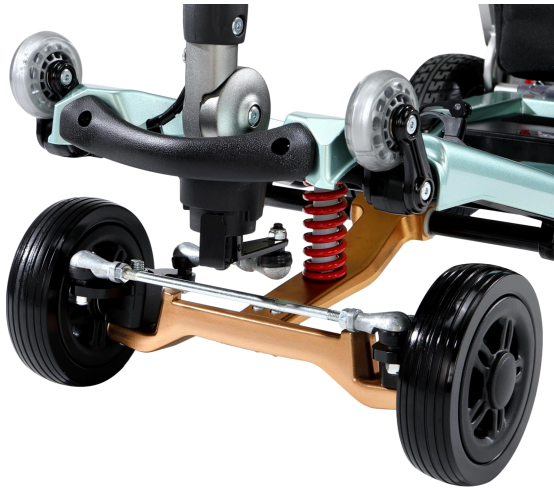

4Wheel Turning Radius Comparison

36"