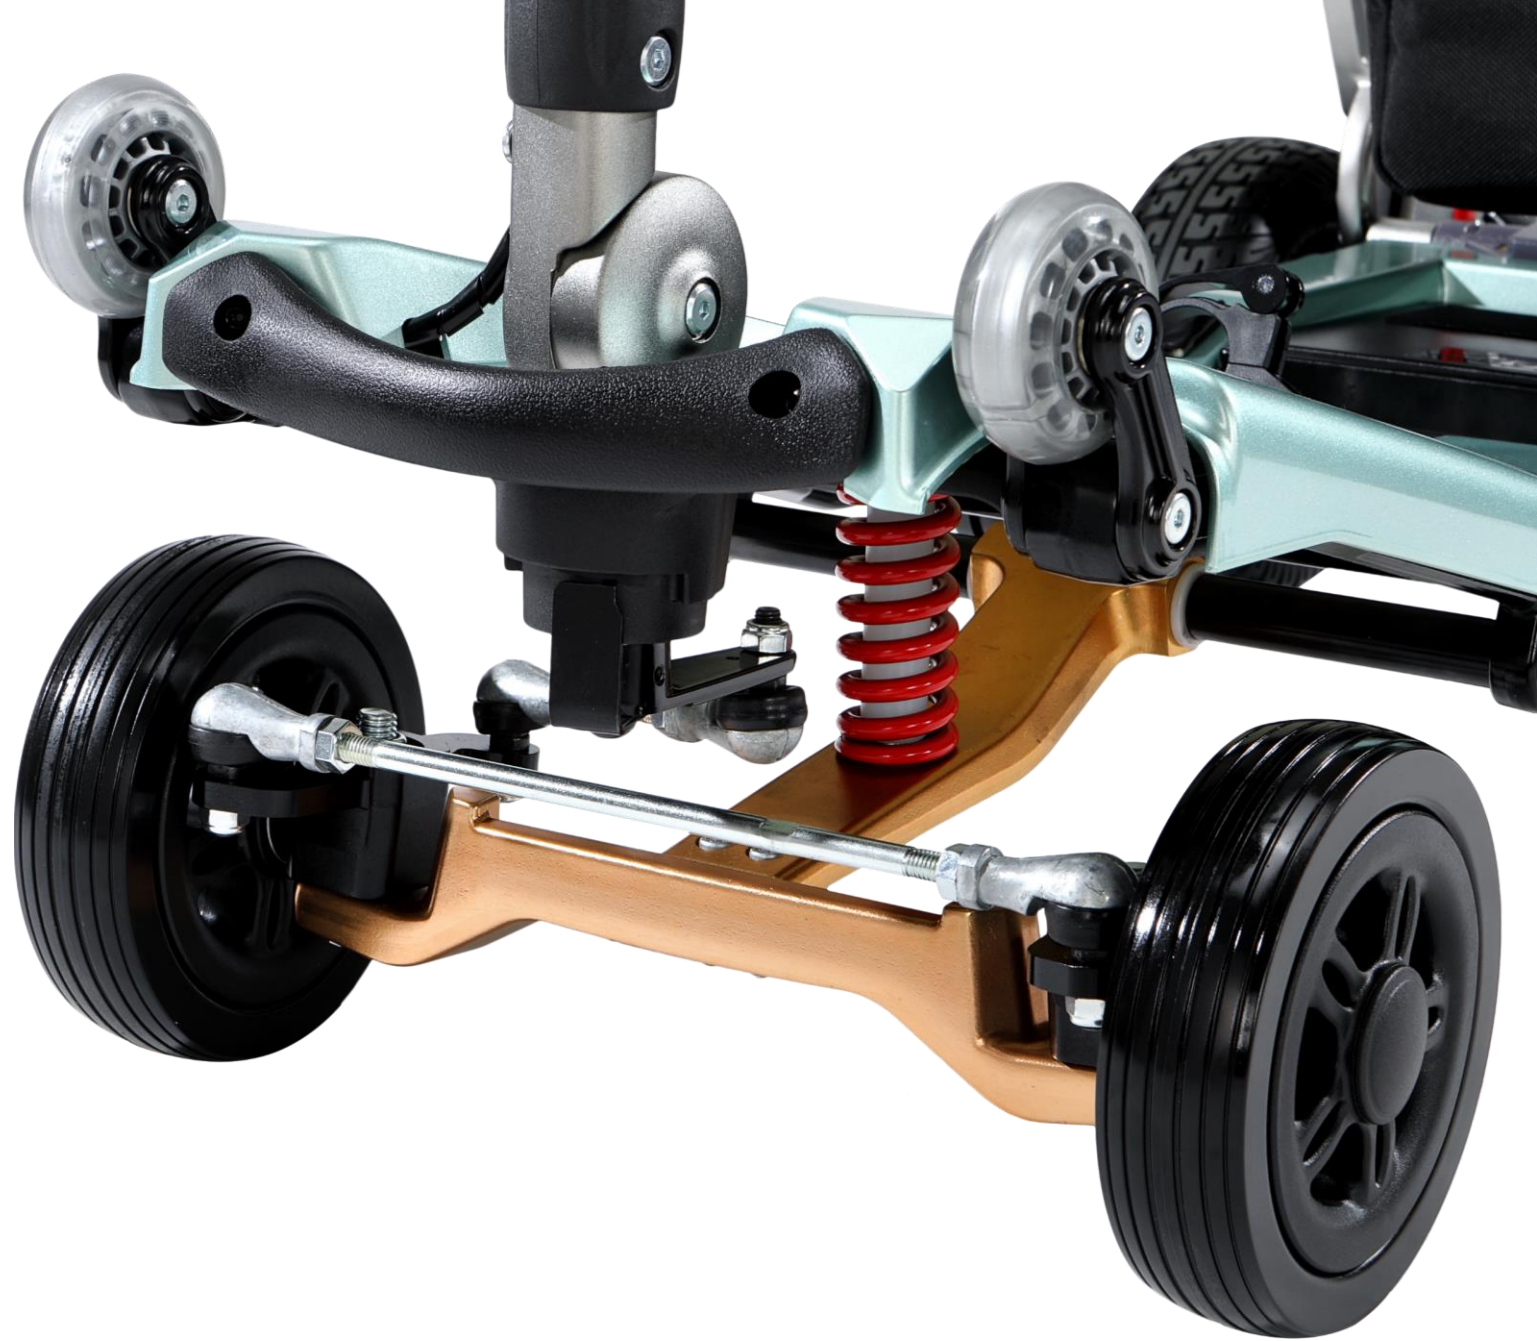

36.5" to all of Plus 4 Series

4

Suspension

Spring Suspension to all of Plus 4
Series

5

Safety

Retuning the ratio to enlarge rear
wheel designing

Power of control

Reducing the vibration of riding experiences.

Riding comfortable and feeling safety does not need to have explanation to any scooter riders.

***Plus 4 is
3-wheel turning radius
but 4-wheel stability.***