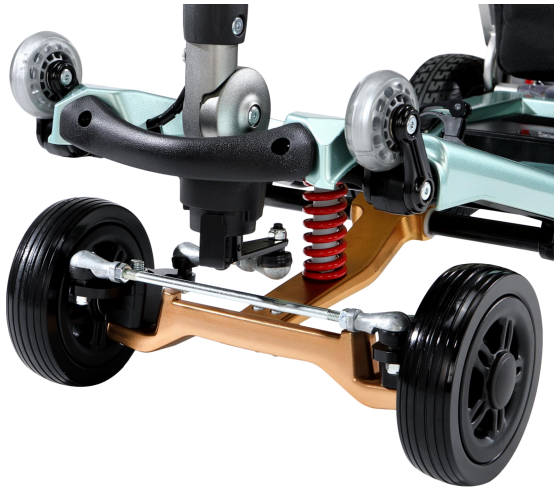

Reducing the vibration of riding experiences.

Riding comfortable and feeling safety does not need to have explanation to any scooter riders.

***Plus 4 is
3-wheel turning radius
but 4-wheel stability.***

4Wheel Turning Radius Comparison

36"

55"

44"

4Wheel Heaviest Piece

30lbs*

55lbs

34lbs

*Weighted by leverage

4Wheel Range

25 mile*

13 mile

8 mile

*Range by 16.5ah lithium-ion

Power of Balance

Every element of the chassis helps optimize weight balance, agility and feedback.