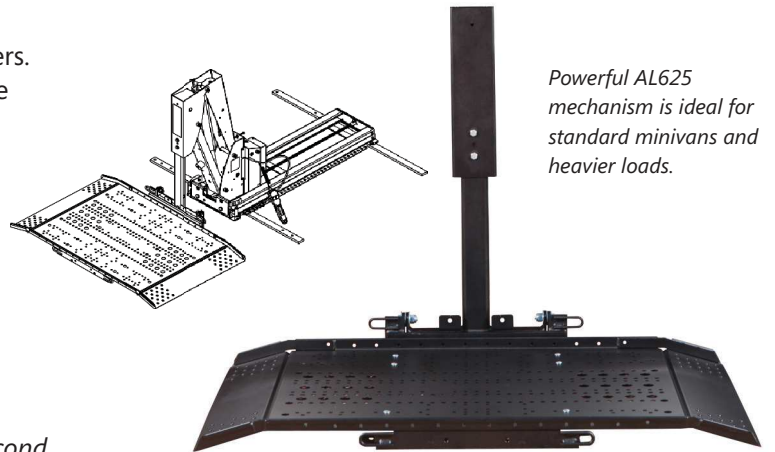

## Ideal for Full-size and Mini Vans

Ideal for minivans and full-size vans, the AL625's universal design accommodates virtually all power chairs and scooters. Easy one-button loading works for those unable to operate a boom lift. Available in 350 lbs. and heavy-duty 400 lbs. capacities.

## Features & Benefits

- Accommodates virtually all scooters and power chairs
- No scooter or chair modifications required.
- Drive on/Drive off dual entry platform
- Easy one-button operation
- No drilling required on most applications
- Connects to existing third row seat hardware, saves second row seating

**AL625 HD model with heavy-duty 400 lbs. capacity**

Specifications	AL625 Hybrid Van Lift	AL625HD Hybrid Van Lift
Accommodates	Power Chairs & Scooters	Power Chairs & Scooters
Lifting Capacity	350 lbs. (160 kg)	400 lbs. (181 kg)
Installed Weight	170 lbs. (77 kg)	173 lbs. (78.5 kg)
Platform Size	26.5" x 44"	26.5" x 44"
Securement	Manual Straps	Manual Straps
Options	Self-tensioning straps, battery pack, wireless remotes	Self-tensioning straps, battery pack, wireless remotes
Warranty	3-year transferable	3-year transferable