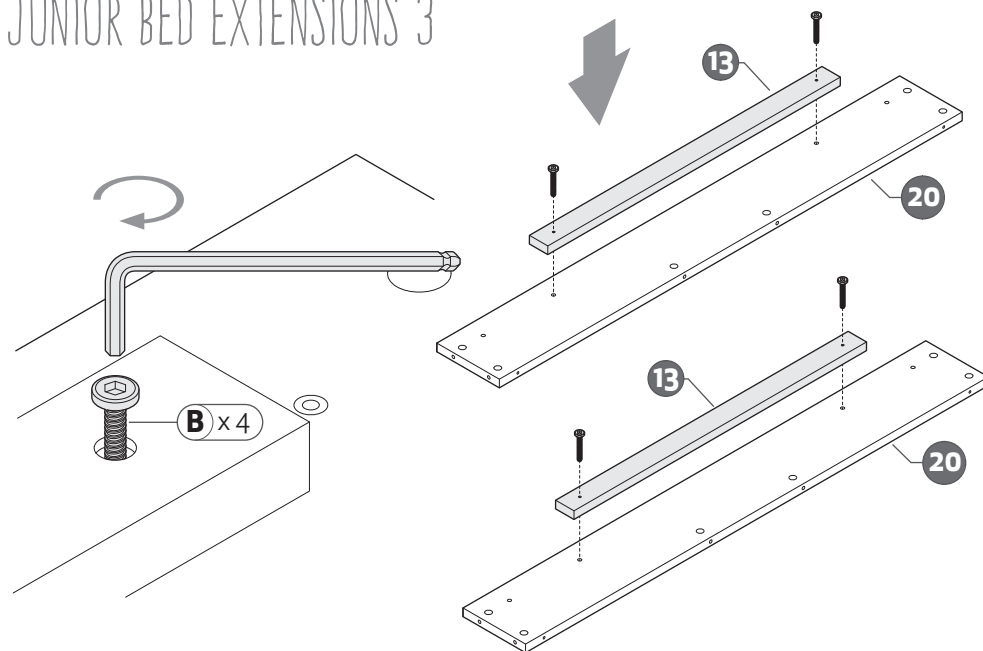

20 x2

21 x2

JUNIOR BED EXTENSIONS 1

JUNIOR BED EXTENSIONS 2

JUNIOR BED EXTENSIONS 3

JUNIOR BED EXTENSIONS 4

JUNIOR BED EXTENSIONS 5

JUNIOR BED EXTENSIONS 6

NOTES

Junior bed extensions safety information

IMPORTANT: READ THESE INSTRUCTIONS CAREFULLY AND RETAIN FOR FUTURE REFERENCE

INSTRUCTIONS FOR SAFE USE

- **Recommend mattresses sizes:**

Junior bed extensions: 250mm long x 650mm wide x 100mm depth.