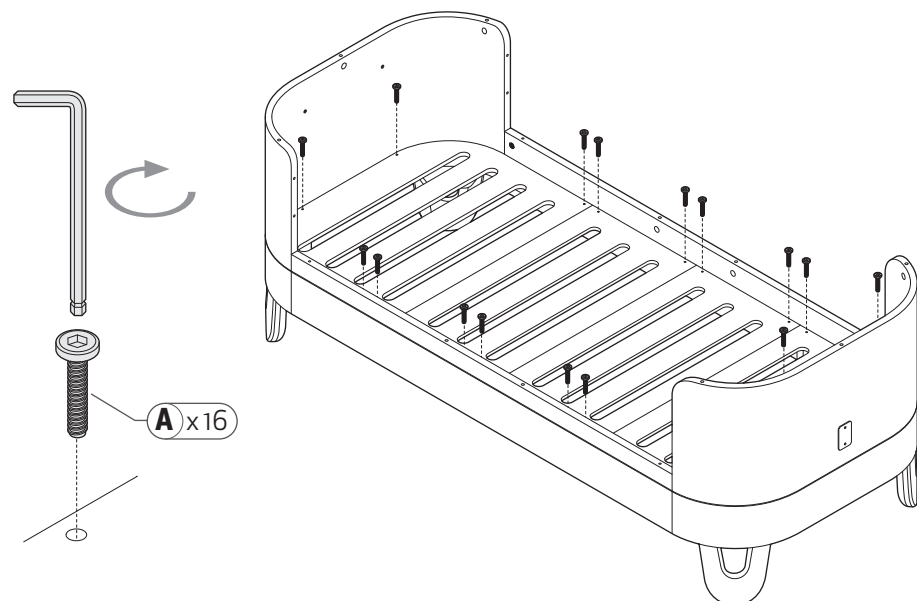

JUNIOR BED EXTENSIONS 8