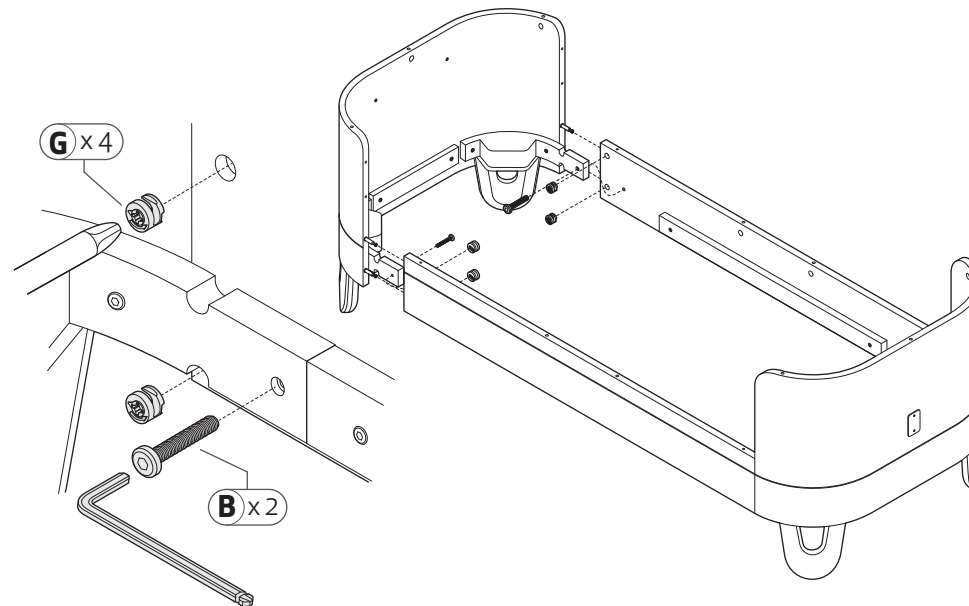

20 x2

21 x2

JUNIOR BED EXTENSIONS 1

JUNIOR BED EXTENSIONS 2

JUNIOR BED EXTENSIONS 3

JUNIOR BED EXTENSIONS 4

JUNIOR BED EXTENSIONS 5

JUNIOR BED EXTENSIONS 6

NOTES

Junior bed extensions safety information

IMPORTANT: READ THESE INSTRUCTIONS CAREFULLY AND RETAIN FOR FUTURE REFERENCE

INSTRUCTIONS FOR SAFE USE

- **Recommend mattresses sizes:**

Junior bed extensions: 250mm long x 650mm wide x 100mm depth.