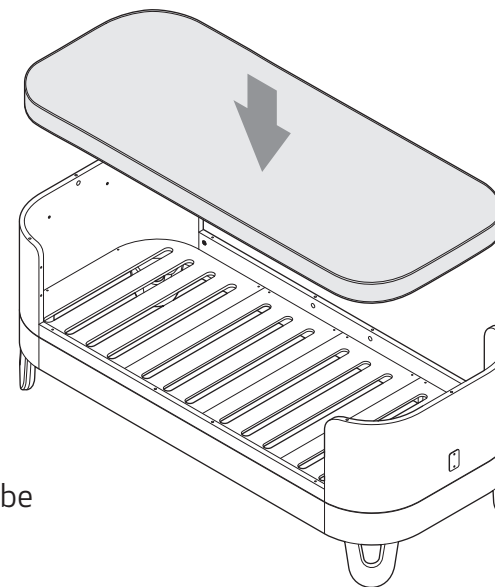

20 x2

21 x2

JUNIOR BED EXTENSIONS 1

JUNIOR BED EXTENSIONS 2

JUNIOR BED EXTENSIONS 3

JUNIOR BED EXTENSIONS 4

JUNIOR BED EXTENSIONS 5

JUNIOR BED EXTENSIONS 6

JUNIOR BED EXTENSIONS 7

JUNIOR BED EXTENSIONS 8

JUNIOR BED EXTENSIONS 9

JUNIOR BED EXTENSIONS 10

Note: Mattresses must to be purchased separately, see page 7 for the correct size.

JUNIOR BED EXTENSIONS COMPLETE

NOTES

Junior bed extensions safety information

IMPORTANT: READ THESE INSTRUCTIONS CAREFULLY AND RETAIN FOR FUTURE REFERENCE

INSTRUCTIONS FOR SAFE USE

- **Recommend mattresses sizes:**

Junior bed extensions: 250mm long x 650mm wide x 100mm depth.

- Children are likely to play, bounce, jump and climb on beds, therefore the child's bed should not be placed too close to other furniture or windows, and should be placed either tight to any wall or have a gap of 300mm between the wall and the side of the bed.
- The mattress should be no more than 30mm shorter or narrower than the internal length or width of the cot.
- Please ensure that all fittings are tightened properly before use. Fittings should be checked and tightened regularly every 2 to 3 weeks.
- Your junior bed may be cleaned with a damp cloth. Never use bleach or abrasives cleaning agents as this will damaged the surface.
- This cot bed is intended for children aged from 4 to 5 years of age approximately.
- This cot bed conforms to BS 8509:2008 + A1 2011.