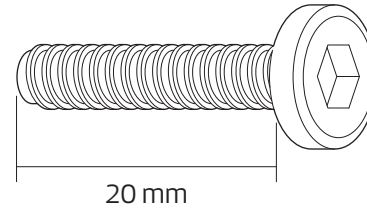

FITTINGS

IMPORTANT: Please re-use the following fittings from your current first bed.

A x4