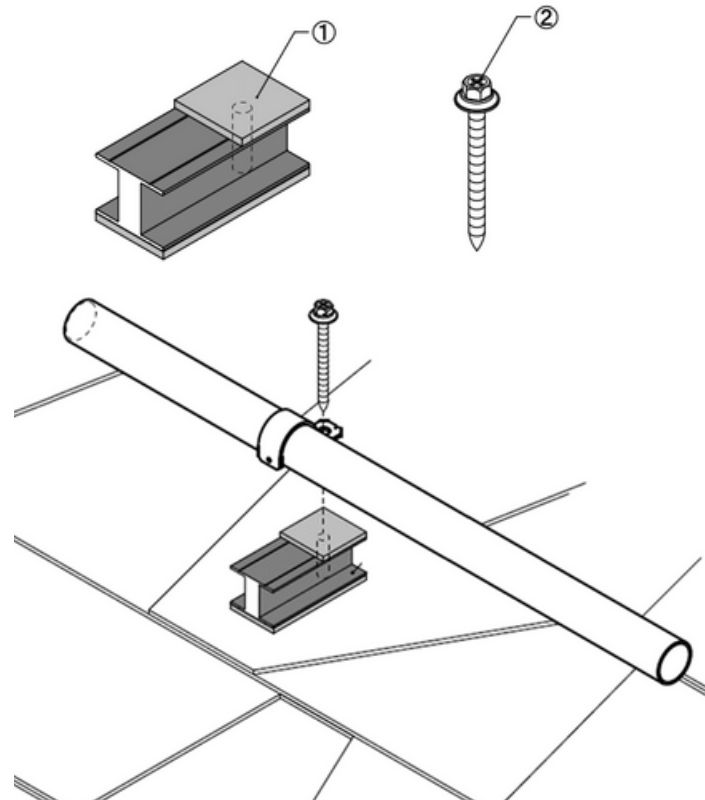

RT CONDUIT MOUNT

A Self-flashing Conduit Mount Featuring Roof Tech's AlphaSeal®

Conduit Mount Set

	Part Name	QTY/BOX
1	Conduit Mount	20
2	Screw 5.0x60mm	20

✓ Industry trusted AlphaSeal®

✓ Single hole strap or conduit hanger (purchased seperately)

✓ Rafter or deck (Plywood or OSB) installation

✓ Screw, mount, and flashing included

✓ Designed for conduit 1/2"-1"

Roof Tech

The Standard for Waterproof Flexible Flashing Since 1994

www.roof-tech.us info@roof-tech.us

RT CONDUIT MOUNT

A Self-flashing Conduit Mount Featuring Roof Tech's AlphaSeal®

Roof Tech Technical Advantages

Structural

- Fastened with wood screws directly to the roof sheathing or rafters
- No need for pilot holes or pre caulking
- No damage caused by splitting rafters, pilot holes, or decreased structural capacity when compared to the traditional lag connection once the lag is removed (re-roofed)