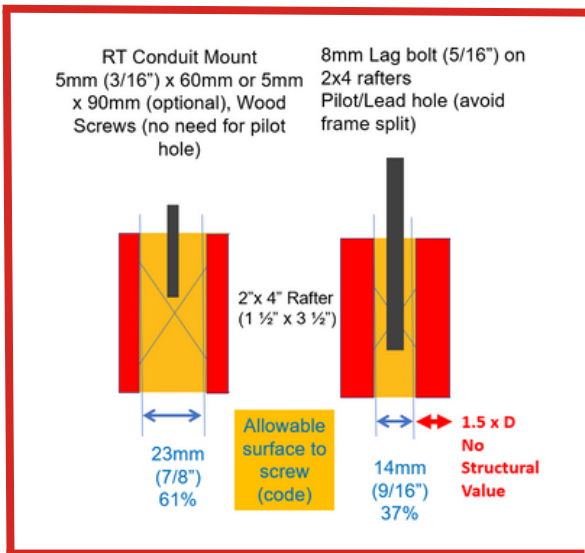

RT CONDUIT MOUNT

A Self-flashing Conduit Mount Featuring Roof Tech's AlphaSeal®

Conduit Mount Set

	Part Name	QTY/BOX
1	Conduit Mount	20
2	Screw 5.0x60mm	20

✓ Industry trusted AlphaSeal®

✓ Single hole strap or conduit hanger (purchased seperately)

✓ Rafter or deck (Plywood or OSB) installation

✓ Screw, mount, and flashing included

✓ Designed for conduit 1/2"-1"

Roof Tech

The Standard for Waterproof Flexible Flashing Since 1994

www.roof-tech.us info@roof-tech.us

RT CONDUIT MOUNT

A Self-flashing Conduit Mount Featuring Roof Tech's AlphaSeal®

Roof Tech Technical Advantages

Structural

- Fastened with wood screws directly to the roof sheathing or rafters
- No need for pilot holes or pre caulking
- No damage caused by splitting rafters, pilot holes, or decreased structural capacity when compared to the traditional lag connection once the lag is removed (re-roofed)