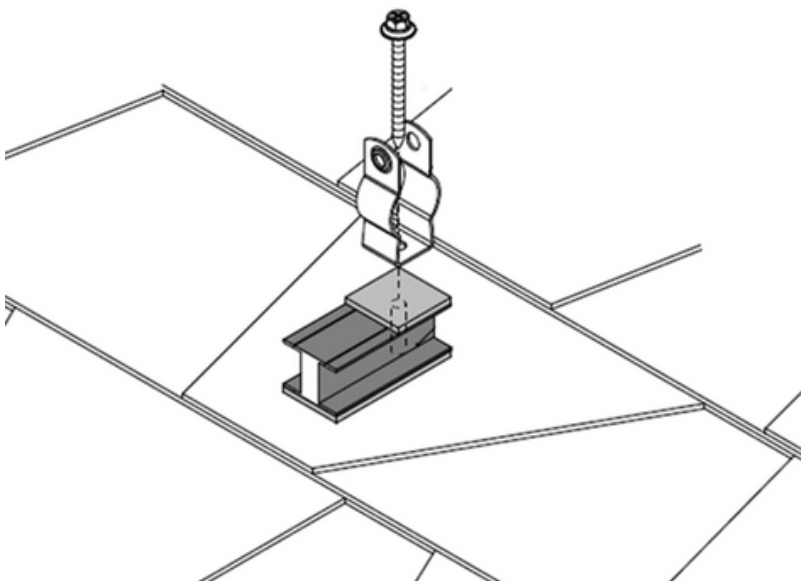

RT CONDUIT MOUNT

A Self-flashing Conduit Mount Featuring Roof Tech's AlphaSeal®

Conduit Mount Set

	Part Name	QTY/BOX
1	Conduit Mount	20
2	Screw 5.0x60mm	20

✓ Industry trusted AlphaSeal®

✓ Single hole strap or conduit hanger (purchased seperately)

✓ Rafter or deck (Plywood or OSB) installation

✓ Screw, mount, and flashing included

✓ Designed for conduit 1/2"-1"

Roof Tech

The Standard for Waterproof Flexible Flashing Since 1994

www.roof-tech.us info@roof-tech.us

RT CONDUIT MOUNT

A Self-flashing Conduit Mount Featuring Roof Tech's AlphaSeal®

Roof Tech Technical Advantages

Structural

- Fastened with wood screws directly to the roof sheathing or rafters
- No need for pilot holes or pre caulking
- No damage caused by splitting rafters, pilot holes, or decreased structural capacity when compared to the traditional lag connection once the lag is removed (re-roofed)