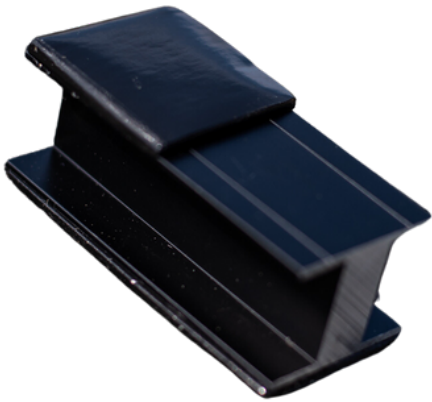

RT CONDUIT MOUNT

A Self-flashing Conduit Mount Featuring Roof Tech's AlphaSeal®

Conduit Mount Set

	Part Name	QTY/BOX
1	Conduit Mount	20
2	Screw 5.0x60mm	20

✓ Industry trusted AlphaSeal®

✓ Single hole strap or conduit hanger (purchased seperately)

✓ Rafter or deck (Plywood or OSB) installation

✓ Screw, mount, and flashing included

✓ Designed for conduit 1/2"-1"

Roof Tech

The Standard for Waterproof Flexible Flashing Since 1994

www.roof-tech.us info@roof-tech.us

RT CONDUIT MOUNT

A Self-flashing Conduit Mount Featuring Roof Tech's AlphaSeal®

Roof Tech Technical Advantages

Structural

- Fastened with wood screws directly to the roof sheathing or rafters
- No need for pilot holes or pre caulking
- No damage caused by splitting rafters, pilot holes, or decreased structural capacity when compared to the traditional lag connection once the lag is removed (re-roofed)

Advantages of Flexible Flashing

RT Alpha Seal® : Resilient, Reliable, Resistant.

- A synthetic rubber: copolymer of isobutylene with isoprene
- Impermeable to moisture
- Superior flexibility
- RT- AlphaSeal® flashing has a 25yr. warranty.
- Resilient to temps from -40°F to 248°F
- Application amb. temp. 22°F to 176°F dry surface
- Resistant to mildew, acids, alkalis & salts
- ICC-ESR3575 Flexible Flashing Compliance