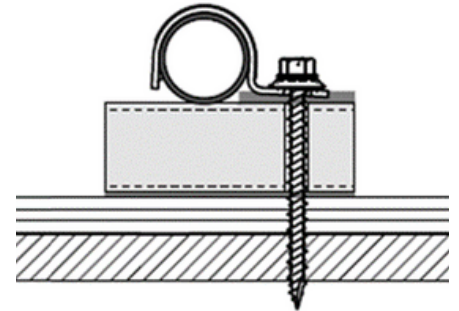

RT CONDUIT MOUNT

A Self-flashing Conduit Mount Featuring Roof Tech's AlphaSeal®

Conduit Mount Set

	Part Name	QTY/BOX
1	Conduit Mount	20
2	Screw 5.0x60mm	20

✓ Industry trusted AlphaSeal®

✓ Single hole strap or conduit hanger (purchased seperately)

✓ Rafter or deck (Plywood or OSB) installation

✓ Screw, mount, and flashing included

✓ Designed for conduit 1/2"-1"

Roof Tech

The Standard for Waterproof Flexible Flashing Since 1994

www.roof-tech.us info@roof-tech.us

RT CONDUIT MOUNT

A Self-flashing Conduit Mount Featuring Roof Tech's AlphaSeal®

Roof Tech Technical Advantages

Structural

- Fastened with wood screws directly to the roof sheathing or rafters
- No need for pilot holes or pre caulking
- No damage caused by splitting rafters, pilot holes, or decreased structural capacity when compared to the traditional lag connection once the lag is removed (re-roofed)