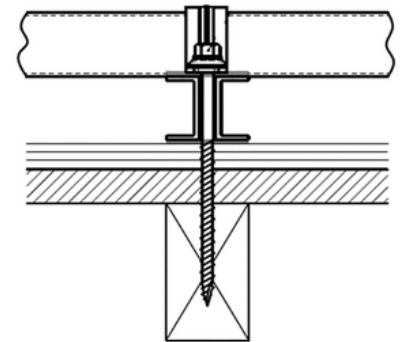

RT CONDUIT MOUNT

A Self-flashing Conduit Mount Featuring Roof Tech's AlphaSeal®

Conduit Mount Set

	Part Name	QTY/BOX
1	Conduit Mount	20
2	Screw 5.0x60mm	20

✓ Industry trusted AlphaSeal®

✓ Single hole strap or conduit hanger (purchased seperately)

✓ Rafter or deck (Plywood or OSB) installation

✓ Screw, mount, and flashing included

✓ Designed for conduit 1/2"-1"

Roof Tech

The Standard for Waterproof Flexible Flashing Since 1994

www.roof-tech.us info@roof-tech.us

RT CONDUIT MOUNT

A Self-flashing Conduit Mount Featuring Roof Tech's AlphaSeal®

Roof Tech Technical Advantages

Structural

- Fastened with wood screws directly to the roof sheathing or rafters
- No need for pilot holes or pre caulking
- No damage caused by splitting rafters, pilot holes, or decreased structural capacity when compared to the traditional lag connection once the lag is removed (re-roofed)