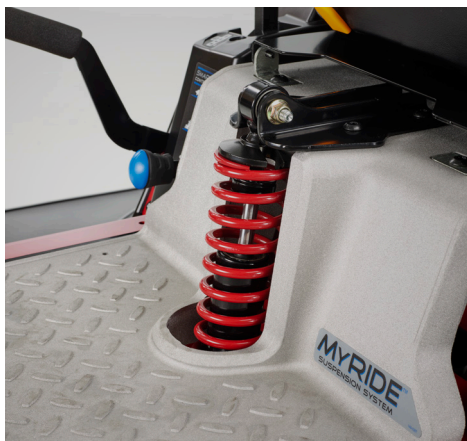

TORO[®]**TIMECUTTER[®]**
ZERO-TURN MOWERS

LESS TIME MOWING MORE TIME LIVING

CUT MOWING TIME UP TO 50%*

Don't let overgrown grass slow your summer plans. Toro's TimeCutter riding mower allows you to create both a beautiful lawn and saves you up to 50% more time than ever to enjoy what matters most to you.

» PICK YOUR PACE

Get total control over your mowing speed, while never sacrificing blade tip speed, thanks to Toro's Smart Speed[®] Technology. Use Trim range for closer trimming at low speeds, Tow range for towing attachments at medium speeds, or Mow range to mow large open areas at high speeds.

BLUE
FEATURE

» NO MORE ROCKY RIDES

Save your body from the toughest terrain and avoid slow mowing speeds with the MyRide suspension system*. MyRide keeps you perched above the action, and any blows from your lawn are absorbed by the mower, not you. *available on select models.

BLUE
FEATURE

ADJUST ON THE GO

Easily adjust the cutting height without having to stop with an easy to use lever or an optional Foot Lift Assist.

*Time savings based on survey of consumers who purchased TimeCutters from 1/1/18-9/30/19. Time savings will vary.