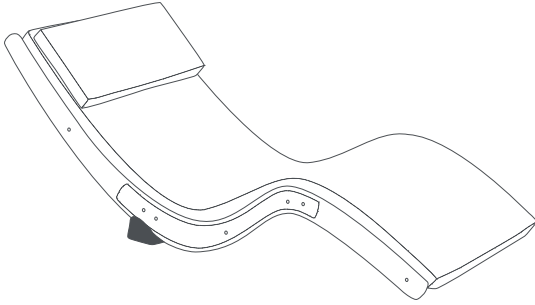

ko lanta collection sun loungers technical specs.

lujo.[®]

put life
on pause

ko lanta collection — technical specs.

Our Ko Lanta Collection of sun loungers are ergonomically shaped to maximize relaxation and offer multiple lounging positions to customize your comfort. Meticulously hand-crafted using top-quality kwila hardwood, soft Sunbrella® 'Natte' fabrics, marine-grade stainless and quick-drying outdoor foams, Lujo sun loungers are premium quality from top to toe.

Sun Lounger

160l x 74w / cushion length 195 (cm)
64l x 30w / cushion length 78 (in)
weight 26kg / 57lb

colors.

Dark Taupe

Dark Naval

Grey

fabric.

- Marine-grade Sunbrella® 'Natte' — 100% solution-dyed acrylic
- Five-year warranty on colorfastness, strength and durability
- Scotch-garded® and treated for mildew
- Water resistant yet breathable
- Corporate sustainability practice
- ISO 9001 & 14001 certified
- 280gsm

components & construction.

- Carefully hand-crafted in New Zealand
- UV-resistant nylon stitching
- Kwila hardwood — density 670-800 kg/m³
- Marine-grade stainless components (304/316)
- Easy removal of covers for machine washing
- Reticulated outdoor quick-dry foam
- Stopper allows multiple lounging positions or free rocking
- Removable cushions fasten to kwila base
- YKK® zips