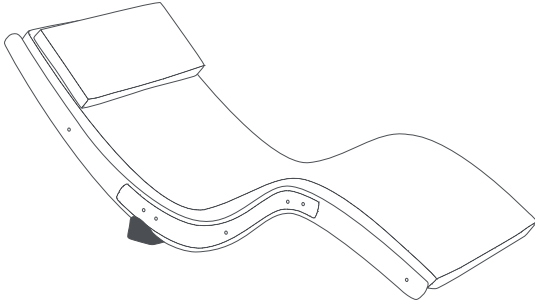

ko lanta collection sun lounger technical specs.

lujo.[®]

put life
on pause

ko lanta collection — technical specs.

Our Ko Lanta Collection of sun loungers are ergonomically shaped to maximize relaxation and offer multiple lounging positions to customize your comfort. Meticulously hand-crafted using top-quality kwila hardwood, soft Sunbrella® 'Natte' fabrics, marine-grade stainless and quick-drying outdoor foams, Lujo sun loungers are premium quality from top to toe.

Sun Lounger

160l x 74w / cushion length 195 (cm)
64l x 30w / cushion length 78 (in)
weight 26kg / 57lb

colors.

Dark Taupe

Dark Naval

Frosty

Grey

fabric.

components & construction.

- Carefully hand-crafted in New Zealand
- UV-resistant nylon stitching
- Kwila hardwood — density 670-800 kg/m³
- Marine-grade stainless components (304/316)
- Easy removal of covers for machine washing
- Reticulated outdoor quick-dry foam
- Stopper allows multiple lounging positions or free rocking
- Removable cushions fasten to kwila base
- YKK® zips