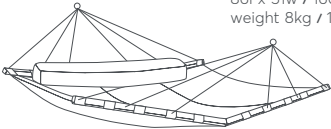

Hammock Stand

408l x 127w x 120h / footprint 172l x 127w (cm)
163l x 51w x 48h / footprint 69l x 51w (in)
weight 29kg / 64lb

colors.

Black

Sooty

Lead Chine

Taupe

Spa

fabric.

- Marine-grade Sunbrella® furniture fabric — 100% solution-dyed acrylic
- Five-year warranty on colorfastness, strength and durability
- Scotch-garded® and treated for mildew
- Water resistant yet breathable
- Corporate sustainability practice
- ISO 9001 & 14001 certified
- 271gsm

components & construction.

- Carefully hand-crafted in New Zealand
- UV-resistant nylon stitching
- Kwila hardwood — density 670-800 kg/m³
- Duratec® powder-coated aluminum base
- Marine-grade stainless components (304/316)
- Marine-grade, low-fade polyester ropes
- 240gsm Dacron® fiber
- Drainage holes to prevent water logging

care.*

- Brush or hose down to remove dust or dirt regularly
- Spot clean with soapy water and a soft brush. Hose down and air dry
- Regular oiling of kwila recommended for color maintenance

warranties.

- Five-year exterior warranty against fade and deterioration
- Lifetime warranty on manufacturing defects

lead time.

- 5-14 days depending on location
- Lead times on request for larger commercial orders

*see 'Care' section of website for full details