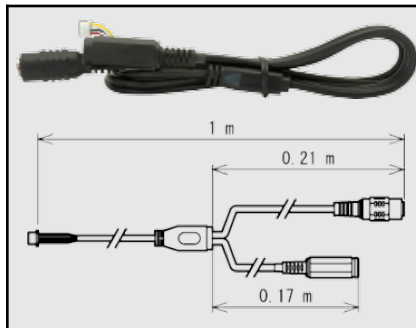

Tactical Support Equipment
www.tserecon.com

Waterc Accessory Cables

Part #: TSE-WAT-CB-01

| | |
|---------------------------------------|--|
| Video/Power Cable for use with | WAT-2200, WAT-2300, WAT-2200MK2 |
| Length | 1 m |
| Connector | Video Out (BNC), Power In (DC Jack) |

Part #: TSE-WAT-CB-02

| | |
|---------------------------------------|--|
| Video/Power Cable for use with | WAT-902B, W-03CDB3, W-04CDB3 |
| Length | 310 mm |
| Connector | Video Out (BNC), Power In (DC Jack) |

Part #: TSE-WAT-CB-03

| | |
|--|---------------------------------------|
| RC-232C Communications Cable for use with | WAT-2200, WAT-2300, WAT-2200MK2 |
| Length | 1 m |
| Connector | D-SUB Connector (9 PIN) |

Part #: TSE-WAT-CB-06

| | |
|---------------------------------------|--|
| Video/Power Cable for use with | WAT-933IP WAT-2400S (IP) |
| Length | 1 m |
| Connector | Audio Line In (RCA Jack), Power In (DC Jack) |