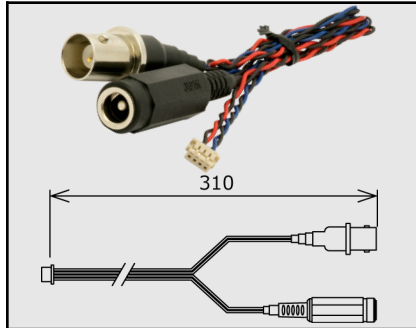

Tactical Support Equipment
www.tserecon.com

Waterc Accessory Cables

Part #: TSE-WAT-CB-01

| | |
|---------------------------------------|--|
| Video/Power Cable for use with | WAT-2200, WAT-2300, WAT-2200MK2 |
| Length | 1 m |
| Connector | Video Out (BNC), Power In (DC Jack) |

Part #: TSE-WAT-CB-02

| | |
|---------------------------------------|--|
| Video/Power Cable for use with | WAT-902B, W-03CDB3, W-04CDB3 |
| Length | 310 mm |
| Connector | Video Out (BNC), Power In (DC Jack) |

Part #: TSE-WAT-CB-03

| | |
|--|---------------------------------------|
| RC-232C Communications Cable for use with | WAT-2200, WAT-2300, WAT-2200MK2 |
| Length | 1 m |
| Connector | D-SUB Connector (9 PIN) |

Part #: TSE-WAT-CB-06

| | |
|---------------------------------------|--|
| Video/Power Cable for use with | WAT-933IP WAT-2400S (IP) |
| Length | 1 m |
| Connector | Audio Line In (RCA Jack), Power In (DC Jack) |