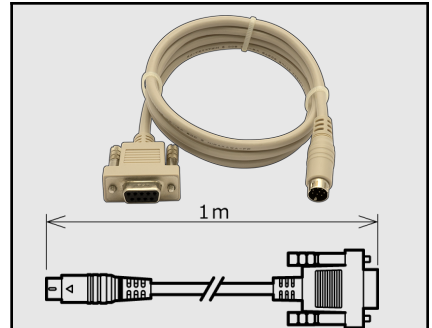

Tactical Support Equipment
www.tserecon.com

Waterc Accessory Cables

Part #: TSE-WAT-CB-01

| | |
|---------------------------------------|--|
| Video/Power Cable for use with | WAT-2200, WAT-2300, WAT-2200MK2 |
| Length | 1 m |
| Connector | Video Out (BNC), Power In (DC Jack) |

Part #: TSE-WAT-CB-02

| | |
|---------------------------------------|--|
| Video/Power Cable for use with | WAT-902B, W-03CDB3, W-04CDB3 |
| Length | 310 mm |
| Connector | Video Out (BNC), Power In (DC Jack) |

Part #: TSE-WAT-CB-03

| | |
|--|---------------------------------------|
| RC-232C Communications Cable for use with | WAT-2200, WAT-2300, WAT-2200MK2 |
| Length | 1 m |
| Connector | D-SUB Connector (9 PIN) |

Part #: TSE-WAT-CB-06

| | |
|---------------------------------------|--|
| Video/Power Cable for use with | WAT-933IP WAT-2400S (IP) |
| Length | 1 m |
| Connector | Audio Line In (RCA Jack), Power In (DC Jack) |