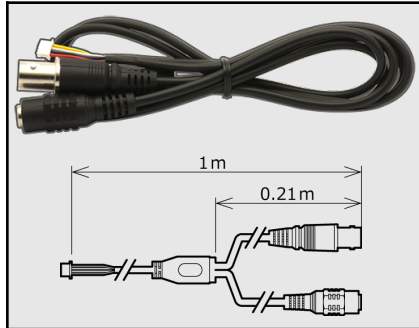

Tactical Support Equipment
www.tserecon.com

Waterc Accessory Cables

Part #: TSE-WAT-CB-01

| | |
|---------------------------------------|--|
| Video/Power Cable for use with | WAT-2200, WAT-2300, WAT-2200MK2 |
| Length | 1 m |
| Connector | Video Out (BNC), Power In (DC Jack) |

Part #: TSE-WAT-CB-02

| | |
|---------------------------------------|--|
| Video/Power Cable for use with | WAT-902B, W-03CDB3, W-04CDB3 |
| Length | 310 mm |
| Connector | Video Out (BNC), Power In (DC Jack) |

Part #: TSE-WAT-CB-03

| | |
|--|---------------------------------------|
| RC-232C Communications Cable for use with | WAT-2200, WAT-2300, WAT-2200MK2 |
| Length | 1 m |
| Connector | D-SUB Connector (9 PIN) |

Part #: TSE-WAT-CB-06

| | |
|---------------------------------------|--|
| Video/Power Cable for use with | WAT-933IP WAT-2400S (IP) |
| Length | 1 m |
| Connector | Audio Line In (RCA Jack), Power In (DC Jack) |