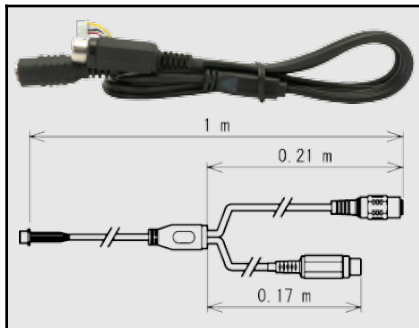

Tactical Support Equipment
www.tserecon.com

Waterc Accessory Cables

Part #: TSE-WAT-CB-01

| | |
|---------------------------------------|--|
| Video/Power Cable for use with | WAT-2200, WAT-2300, WAT-2200MK2 |
| Length | 1 m |
| Connector | Video Out (BNC), Power In (DC Jack) |

Part #: TSE-WAT-CB-02

| | |
|---------------------------------------|--|
| Video/Power Cable for use with | WAT-902B, W-03CDB3, W-04CDB3 |
| Length | 310 mm |
| Connector | Video Out (BNC), Power In (DC Jack) |

Part #: TSE-WAT-CB-03

| | |
|--|---------------------------------------|
| RC-232C Communications Cable for use with | WAT-2200, WAT-2300, WAT-2200MK2 |
| Length | 1 m |
| Connector | D-SUB Connector (9 PIN) |

Part #: TSE-WAT-CB-06

| | |
|---------------------------------------|--|
| Video/Power Cable for use with | WAT-933IP WAT-2400S (IP) |
| Length | 1 m |
| Connector | Audio Line In (RCA Jack), Power In (DC Jack) |