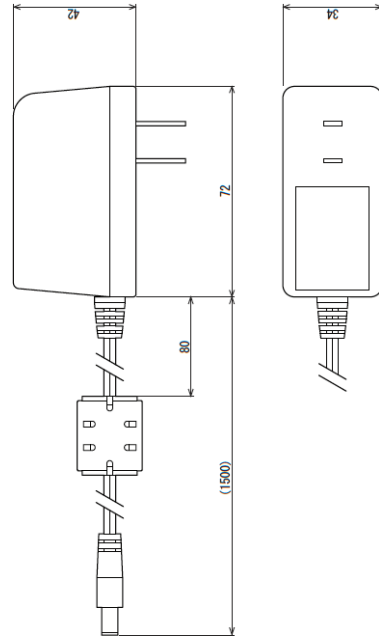

Tactical Support Equipment
www.tserecon.com

Waterc Accessory AC Power Adapter

Part #: TSE-WAT-SWI12-12-N-P5

The Waterc AC to DC Power supply is specifically designed for the Waterc line of 12 Volt DC Cameras.

Specifications

| | |
|------------------------|--------------------------|
| Input Voltage | 100-240 VAC 50/60 Hz |
| Output Voltage | 12 VDC |
| Current | 1A Max. |
| Connector | Aluminum |
| Dimensions | 72mm L x 34mm W x 42mm H |
| Weight | Approx. 126g |
| Safety Standard | UL/cUL, PSE, FCC |
| RoHS Directive | Complied |