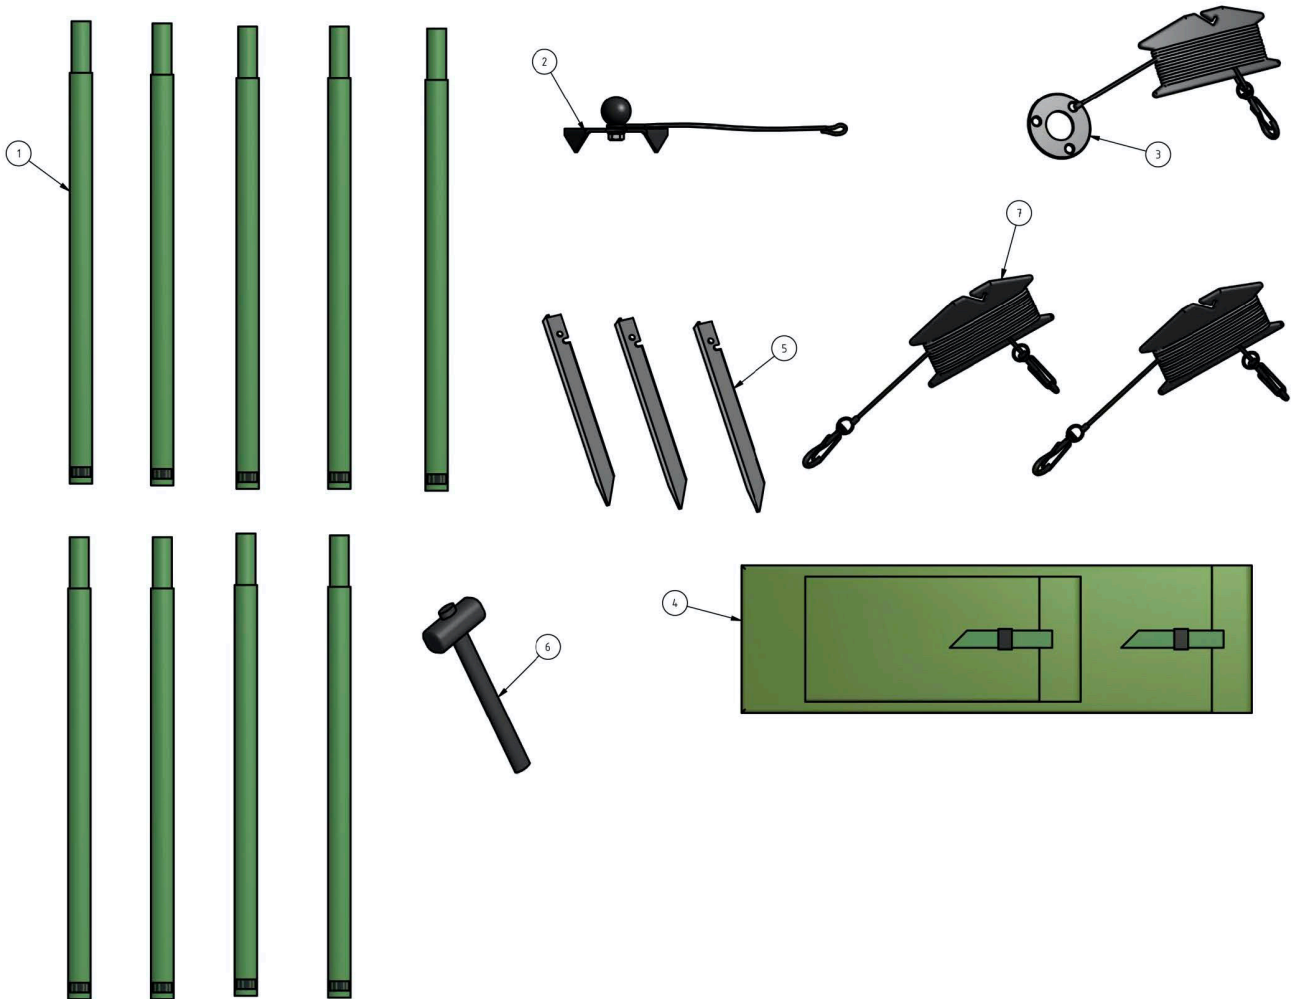

Tactical Support Equipment
www.tserecon.com

Mini Quick Deploy Mast

The Mini Quick Deploy Mast is a 8ft (2.4 meter) to 18 ft (5.4 meter) tactical lightweight composite sectional mast designed to be carried and deployed by a single person. The mast can be erected in a matter of minutes and can support lightweight antennas and sensors.

- Weighs less than a comparable Rollup Mast.
- Can be setup up in 3 minutes.
- 9 lightweight composite sections, 24 in (0.6m) long. Tube outside diameter is 1.3 in (33mm).
- Single level, three way guy wires.
- Packs down into a single, easy to carry case.
- Quickly and easily deployed by a single person.
- Maintenance free due to its composite glass fiber construction.
- Highly resistant to corrosion. Suitable for marine or coastal environment.

Optional Antenna Mounting Bracket

TNC antenna interface
BNC connector 0.95 in (24mm) spigot

Part #: TSE-AMB-MINI-QD

Tactical Support Equipment Inc.
4039 Barefoot Road
Fayetteville, NC 28306
www.tserecon.com

For More Information
Contact sales@tserecon.com

Phone: 800.889.4030
Phone: 910.425.3360
Fax: 910.425.3361

Included Kit Components

Item	Item Number	Qty	Dimension/Weights
Mast Sections	1	9	6.4 lbs (2.9 kg)
Baseplate	2	1	0.3 lbs (0.15 kg)
Guy Rope with Ring	3	1	0.9 lbs (0.4 kg)
Carrying Bag	4	1	31.5 x 8.7 x 7.9 ins / 1.1 lbs (800 x 220 x 220 mm / 0.5 kg)
Guy Pegs	5	3	0.9 lbs (0.4 kg)
Hammer	6	1	1 lb (0.45 kg)
Guy Rope with Winder	7	2	0.7 lbs (0.3 kg)