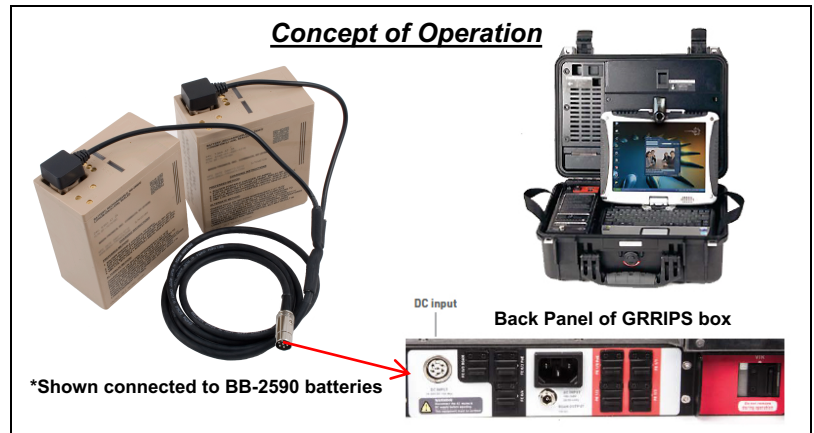

# GRRIP Battery Cable

TSE Inc.'s Global Rapid Response Information Package (**GRRIP**) Battery Cable was designed to allow users to extend the mission operating life of the GRRIP System.

The GRRIP Battery Cable connects two BA-5590 (Primary Cell) or two BB-2590 (Rechargeable) family of military style batteries together to output 24VDC to power the system. The GRRIP Battery Cable with GRRIP System has been deployed by the Global Response Force over the last few years with outstanding mission success.

**Part #: TSE-5590-GRRIP**

## Specifications

<b>Voltage Output</b>	+24 VDC
<b>Connectors</b>	2ea BA-5590/BB-2590 Battery Connectors and 1ea Din Connector Plug
<b>Length</b>	70" with Connectors, Typical (Custom lengths are available upon request.)