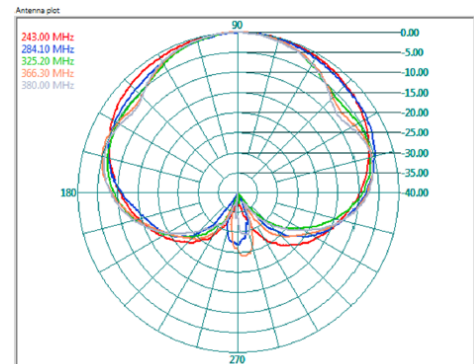

Groundplane and NTS Spring Base