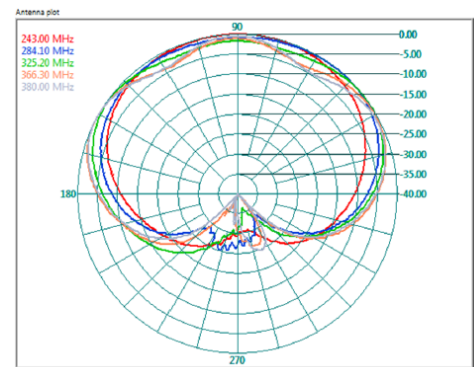

Groundplane and NTR Rigid Base