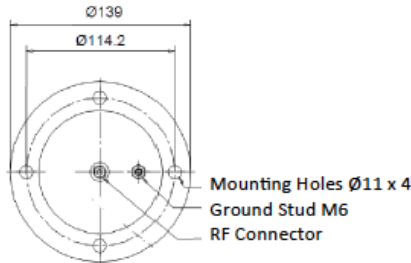

Shown mounted on NTS base

Part #: TSE-UHF243380S

Features

- UHF SATCOM, UFO, MOUS
- Vehicle Antenna
- 60 Watts CW Power Handling
- Optional bases with L1 & L1/L2 GPS

Tactical Support Equipment Inc.
4039 Barefoot Road
Fayetteville, NC 28306
www.tserecon.com

For More Information
Contact sales@tserecon.com

Phone: 800.889.4030
Phone: 910.425.3360
Fax: 910.425.3361