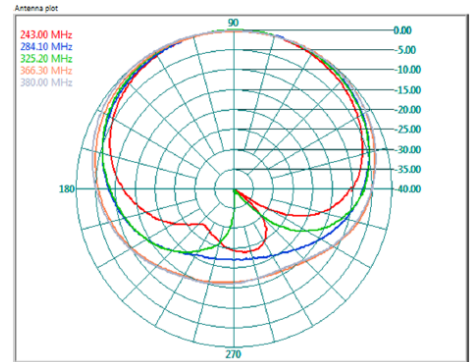

## Specifications (TSE-UHF243380S):

<b>Frequency Range</b>	243-320 MHz, 360-380 MHz
<b>VSWR</b>	< 2.1
<b>Nominal Impedance</b>	50Ω
<b>Power Rating</b>	60 Watts CW
<b>Gain</b>	4dBi Nominal
<b>Radiation Pattern</b>	Azimuth: Omnidirectional ±1.5dB, Elevation: See Plots
<b>Polarization</b>	Right Hand Circular Polarization (RHCP)
<b>Connector</b>	N Type Female (Others on request)
<b>Design</b>	Helical radiating element fully enclosed in a GRP radome. Mounted on a standard NATO 4-hole base
<b>Length</b>	NTR Rigid Base: 660 mm (26 inches) NTS Spring Base: 800 mm (31.5 inches) NTR Rigid GPS Base: 824 mm (32.5 inches)
<b>Weight</b>	Antenna Element: 3.1 kg (6.8 lbs) NTS Spring Base: 2.4 kg (5.3 lbs) NTR Rigid Base: 0.9 kg (2 lbs) NTR Rigid GPS Base: 2.4 kg (5.3 lbs)
<b>Wind Rating</b>	55 m/s = 125 mph
<b>Finish</b>	Polyurethane lacquer, black drab. Black base (Other colors on request)
<b>Temperature Range</b>	-55°C to +71°C (-67°F to +160°F)