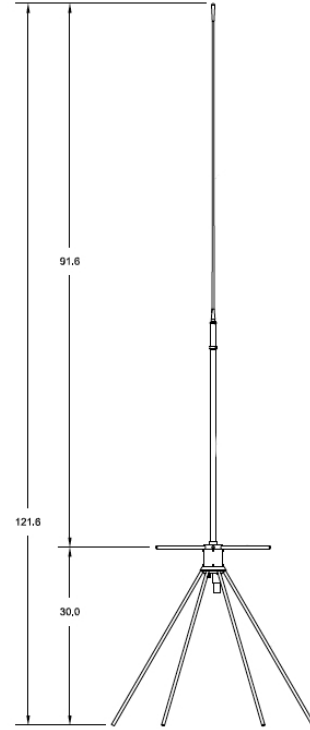

The AV466-6 is VHF/UHF Ground/Shipboard Base Station Antenna.

**PART #:**

**TSE-AV466-6**  
(VHF/UHF Antenna)

## Specifications

Frequency Range	30-512 MHz
VSWR	3.5:1 Max, 30-88 MHz
	3.0:1 Max, 108-174 MHz
	2.5:1 Max, 225-512 MHz
Polarization	Vertical
Gain	30-88 MHz: -6 dBi
	108-174 MHz: +1 dBi
	225-512 MHz: 0 dBi
Power Handling	100 Watts CW
Pattern	Omnidirectional
Impedance	50 Ohms
Wind Load	130 MPH
Weight	6.5 lbs Nominal
Connector	N Female