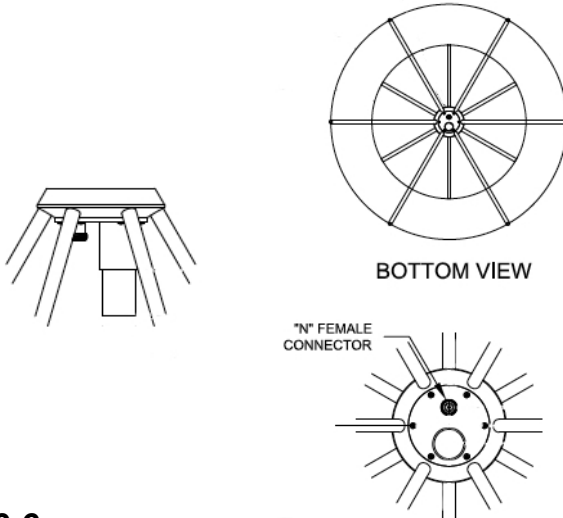

The AV466-6 is VHF/UHF Ground/Shipboard Base Station Antenna.

**PART #:**

**TSE-AV466-6**  
(VHF/UHF Antenna)

## Specifications

Frequency Range	30-512 MHz
VSWR	3.5:1 Max, 30-88 MHz
	3.0:1 Max, 108-174 MHz
	2.5:1 Max, 225-512 MHz
Polarization	Vertical
Gain	30-88 MHz: -6 dBi
	108-174 MHz: +1 dBi
	225-512 MHz: 0 dBi
Power Handling	100 Watts CW
Pattern	Omnidirectional
Impedance	50 Ohms
Wind Load	130 MPH
Weight	6.5 lbs Nominal
Connector	N Female