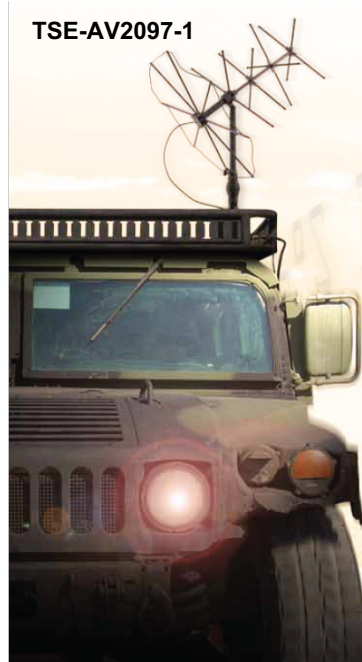

Trivec Avant AV2097

The **AV2097** is a self-steering vehicular UHF SATCOM system. The automatic pointing capability of the system greatly improves the signal to-noise ratio when compared to omni-directional antennas.

PART #:

TSE-AV2097-1

(Satcom Antenna, Control Unit, Color: Black)

TSE-AV2097-3

(Satcom Antenna, Control Unit, Color: Black)

Specifications

Frequency Range	240-330 MHz (AV2097-1)
	240-320 MHz (AV2097-3)
VSWR	1.5:1 Max
Polarization	Right Hand Circular
Gain	+9 dBiC @ Beam Max (AV2097-1)
	+6 dBiC @ Beam Max (AV2097-3)
Power Handling	200 Watts CW
Impedance	50 Ohms
Weight	19 lbs with Cables (AV2097-1)
	18 lbs with Cables (AV2097-3)
Power	10-32 VDC, 1A Max @ 24 VDC
Connector	N Female