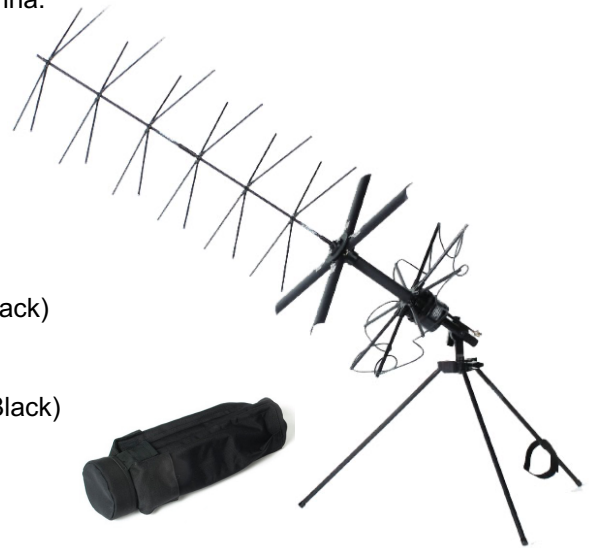

The AV2040 is an foldable manpack high-gain UHF Satcom antenna.

**PART #:**

**TSE-AV2040-1**

(Antenna with Tripod, Soft Case & One Gain Extender, Color: Black)

**TSE-AV2040-2**

(Antenna with Tripod, Soft Case & Two Gain Extenders, Color: Black)

**TSE-AV2040-3**

(Antenna with Tripod & Soft Case, Color: Black)

### Specifications

<b>Frequency Range</b>	240-400 MHz (AV2040-1 & AV2040-3)
	240-318 MHz (AV2040-2)
<b>VSWR</b>	1.5:1
<b>Polarization</b>	Right Hand Circular
<b>Gain</b>	+9.0 dBic @ 240-400 MHz (AV-2040-1)
	+11.0 dBic @ 240-318 MHz (AV-2040-2)
	+7.0 dBic @ 240-400 MHz (AV-2040-3)
<b>Power Handling</b>	200 Watts CW
<b>Impedance</b>	50 Ohms
<b>Axial Ratio</b>	3 dB
<b>Weight</b>	6.5 lbs (Depending on configuration)
<b>Connector</b>	BNC Male