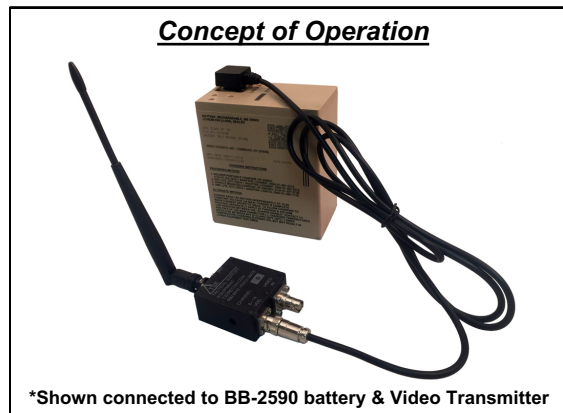

Specifications

Battery Compatibility	BA-5557, BA-5590, BA-5390, BB-590, BB-390, BB-2590
Connectors	1ea Male BA-5990 & 1ea Male Tajimi
Length	6 ft. (Custom lengths are available upon request.)

Available on GSA Schedule GS-35F-0039T

Tactical Support Equipment Inc.
4039 Barefoot Road
Fayetteville, NC 28306
www.tserecon.com

For More Information
Contact sales@tserecon.com

Phone: 800.889.4030
Phone: 910.425.3360
Fax: 910.425.3361