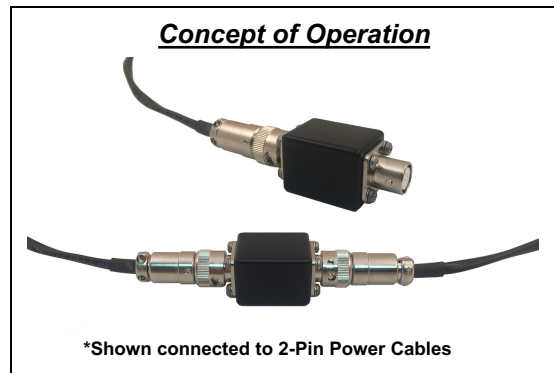

2-Pin Cable Extender

The custom Tactical Support Equipment Inc. 2-Pin Cable Extender provide the operator with the ability to lengthen a run of 2-Pin power cable.

By using two shorter power cables, the operator can connect the 2-Pin Cable Extender between the two cables and effectively make the power cable longer. The 2-Pin Cable Extender can also be connected to the end of a standard 2-Pin Power Cable and change the gender of the cable from male to female. The 2-Pin Cable Extender uses Tajimi 2-Pin connectors.

Part #: TSE-CAB-EXT

Specifications

Power Input & Output Connectors	2ea Female 2-Pin Tajimi
Weight	2oz.
Dimensions	.75"W x 1.83"L x .75"H (with connectors)

Available on GSA Schedule **GS-35F-0039T**

Tactical Support Equipment Inc.
4039 Barefoot Road
Fayetteville, NC 28306
www.tserecon.com