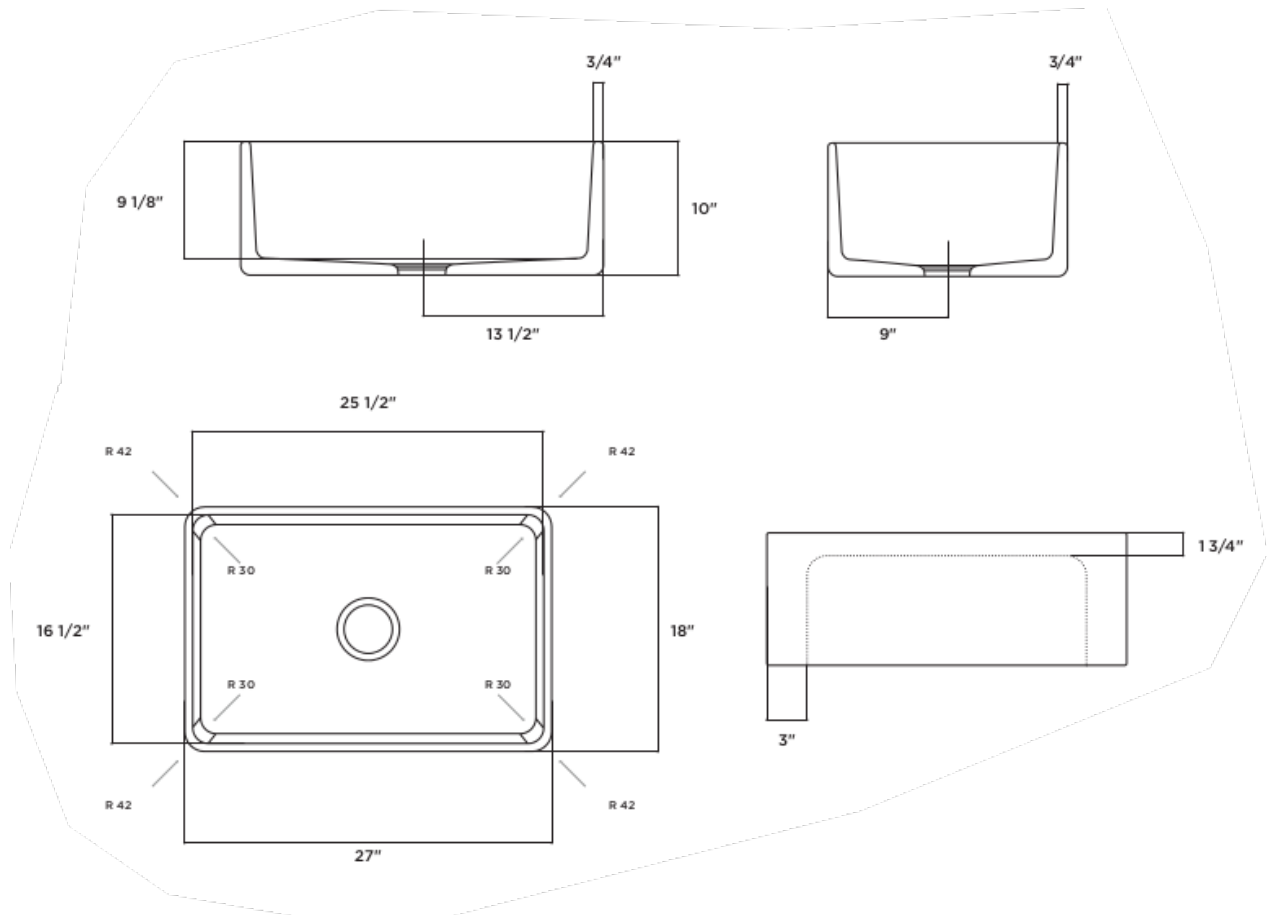

Features

Reversible design

Fireclay material

White finish

Standard 3 1/2" drain opening

Compatible with waste disposal units

No extended flange needed

No overflow

X

X

1-866-668-6690
 1571 MAIN RD
 NEWFIELD, NJ 08344

www.paini-usa.com

LTW2718W

Farmhouse Reversible Fireclay Sink

27" x 18" x 10"

\$945.00