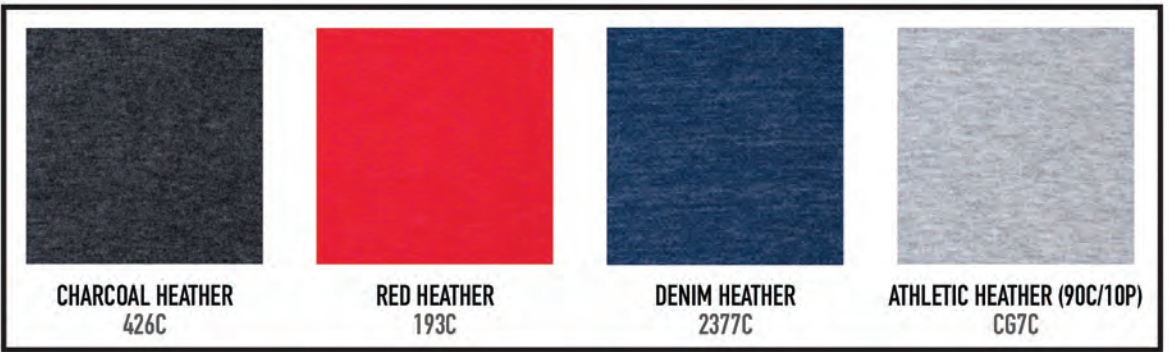

BLACK MARBLE

RAINBOW BLACK

BLACK SAND

FOREST GREEN CARBON

LEGEND:

BLACK COLOR NAME
BLACK 3C PANTONE COLOR #

HEATHERS

3END FLEECE