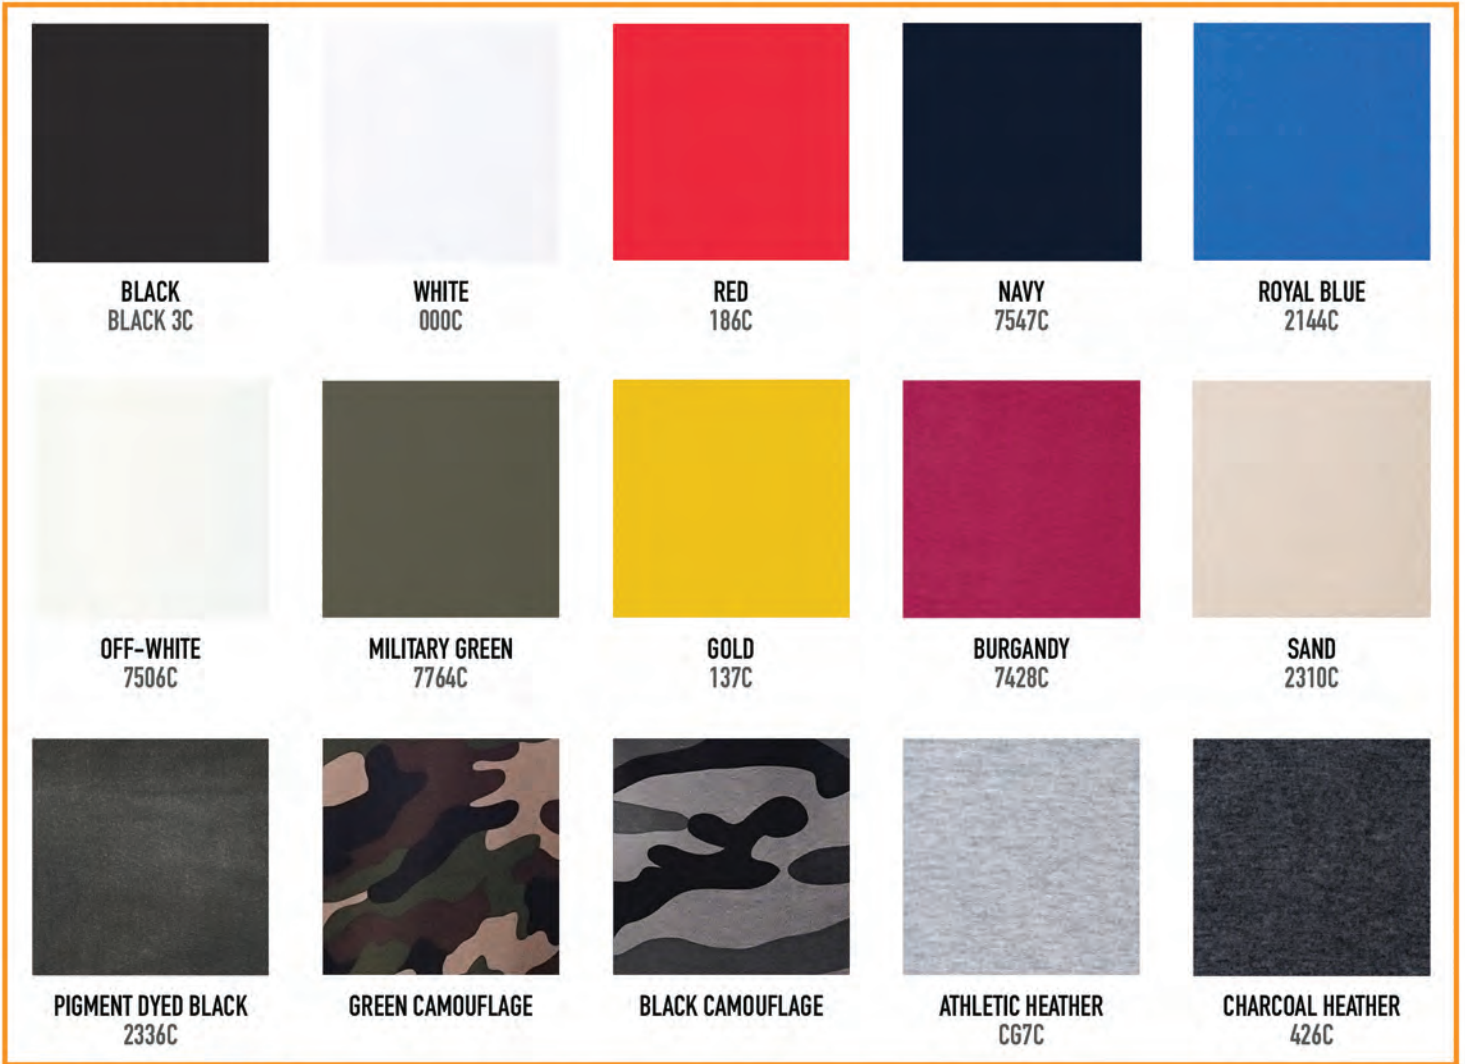

KELLY GREEN
7732C

CEMENT
424C

CHARCOAL
7540C

SAND
2310C

GOLD
137C

BURGANDY
7428C

PINK
182C

MILITARY GREEN
7764C

ARMY GREEN
1215C

CLASSIC BLUE
19-4052 TCX

POWDER BLUE
651C

COFFEE
7519C

WOOD
476C

OFF-WHITE
7506C

TRUE PFD
PMS 7500CP

WHITE BLACK CARBON

LIGHT BLUE ACID WASH

SOLIDS

WASHES

GALAXY DYNAMITE

BLACK DYNAMITE

BLACK SPLASH

WHITE GREY SPLASH

FOREST GREEN SPLASH

BLACK MARBLE

RAINBOW BLACK

BLACK SAND

FOREST GREEN CARBON

LEGEND:

BLACK COLOR NAME
BLACK 3C PANTONE COLOR #

HEATHERS

3END FLEECE