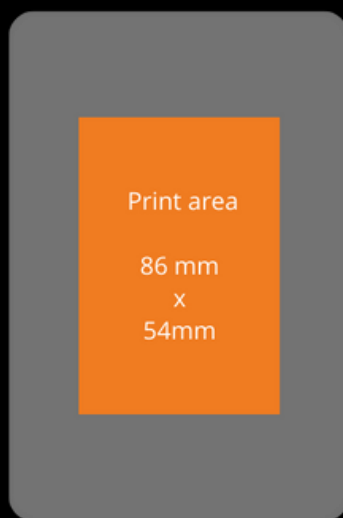

# CARDS-X ECP-XL EVENT CARD PRINTER

Oversized  
**Cards**

Pre-printed cards 88 x 124mm or 88 x 140mm can be personalised within a maximum area of 54 x 86mm.

Event  
**Card Printer**

Professionals choice for ticketing and accreditation purposes, where oversized cards are required.

As well as printing at low sound levels, one of the ECP-XL Printers outstanding strengths is its fast printing speed; Up to 180 full colour cards per hour and 1,400 monochrome printed cards per hour.

Preprinted XXL-cards sized 88 x 124 mm or 88 x 140 mm can be personalised within a maximum printable area of 54,0 x 86,0 mm and with three selectable printing positions on the card. In addition, by turning the card manually even a double print can be applied. Furthermore, inline encoding of a contactless chip is possible.

## ECP-XL EVENT CARD PRINTER

Central position with  
124mm/4.88" card length

Card size  
124 mm x 88 mm

Central position with  
140mm/5.51" card length

Card size  
140 mm x 88 mm

Bottom position with  
124mm/4.88" or 140mm/5.51"  
card length

Card size  
124/140 mm x 88 mm

EXP-XL EVENT CARD PRINTER	TECHNICAL DATA
Printing Process	Thermal Sublimation / Thermal Transfer
Resolution	300 dpi
Driver Compatibility	Windows 2000, Vista, XP, Windows 7 (32/64 bit), Windows 8, 10 & 11, Mac OS
Colour Ribbons	5-Segment Ribbon (YMCKO) for printing of 400 single sides
Monochrome Ribbons	Single colour monochrome ribbon printers 1000 cards. Available in Black, White, Blue, Red, Green, Silver & Gold
Card Formats	88 x 110mm to 140mm
Card Thickness	From 0,25mm to 1,0mm
Card Capacity	Dispenser for 100 cards (0,76mm thickness) Output tray for 50 cards (0,76mm thickness)
Printer Speed	Full Colour: Up to 180 cards per hour Monochrome: Up to 1.400 cards per hour
Encoding Options	Contactless (RFID & UHF) encoding module
Additional Options	Ethernet Network Interface
Weight	5,2 kg / 11.4 lbs
Dimensions	197,8 mm (width) x 354 mm (length) x 204 mm (height)
Warranty	2 Years