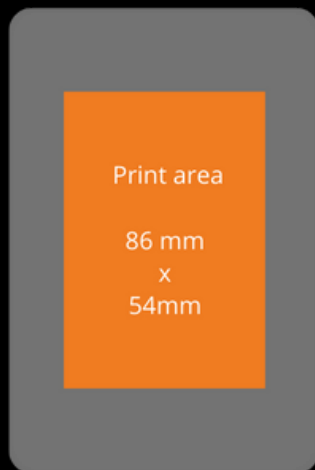

As well as printing at low sound levels, one of the ECP-XL Printers outstanding strengths is its fast printing speed; Up to 180 full colour cards per hour and 1,400 monochrome printed cards per hour.

Preprinted XXL-cards sized 88 x 124 mm or 88 x 140 mm can be personalised within a maximum printable area of 54,0 x 86,0 mm and with three selectable printing positions on the card. In addition, by turning the card manually even a double print can be applied. Furthermore, inline encoding of a contactless chip is possible.

300dpi  
**Resolution**

2 Years  
**Warranty**

Large Capacity  
**Upto 100 cards**

Windows & Mac iOS  
**Compatible**

Wide Ribbon  
**Options**

Easy to  
**Use**

## ECP-XL EVENT CARD PRINTER

Central position with  
124mm/4.88" card length

Card size  
124 mm x 88 mm

Central position with  
140mm/5.51" card length

Card size  
140 mm x 88 mm

Bottom position with  
124mm/4.88" or 140mm/5.51"  
card length

Card size  
124/140 mm x 88 mm

EXP-XL EVENT CARD PRINTER	TECHNICAL DATA
Printing Process	Thermal Sublimation / Thermal Transfer
Resolution	300 dpi
Driver Compatibility	Windows 2000, Vista, XP, Windows 7 (32/64 bit), Windows 8, 10 & 11, Mac OS
Colour Ribbons	5-Segment Ribbon (YMCKO) for printing of 400 single sides
Monochrome Ribbons	Single colour monochrome ribbon printers 1000 cards. Available in Black, White, Blue, Red, Green, Silver & Gold
Card Formats	88 x 110mm to 140mm
Card Thickness	From 0,25mm to 1,0mm
Card Capacity	Dispenser for 100 cards (0,76mm thickness) Output tray for 50 cards (0,76mm thickness)
Printer Speed	Full Colour: Up to 180 cards per hour Monochrome: Up to 1.400 cards per hour
Encoding Options	Contactless (RFID & UHF) encoding module
Additional Options	Ethernet Network Interface
Weight	5,2 kg / 11.4 lbs
Dimensions	197,8 mm (width) x 354 mm (length) x 204 mm (height)
Warranty	2 Years