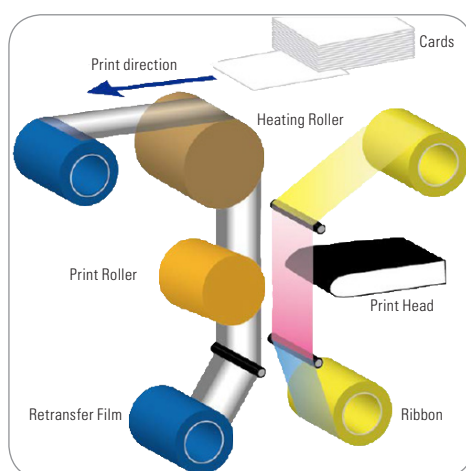

Card
Printer

DC-7600

Fast and reliable

HIGHLIGHTS AT A GLANCE:

- High resolution printing with 600 dpi
- High productivity due to high speed printing
- Over-the-Edge full card printing
- High capacity card feeder
- Variety of smart card encoders

DASCOM[®]
SOLUTIONS FOR BUSINESS PRINTING

DC-7600

Retransfer print technology is the next level of Direct-to-Card technology. First, the image is printed on a film, then the image is transferred from film to the card. This technique is suitable for edge-to-edge printing, heavy duty printing, improves reliability and thus suitable for a large variety of card types, such as:

- Travel ID cards
- Identity cards
- Student cards
- Entry permit cards
- High quality card applications
- Finance cards
- Resident cards
- Driving Licenses

TECHNICAL DATA

Print Method	Color dye sublimation retransfer technology
Resolution	600 dpi
Print Capability	Single Side, Double Side, Over-the-Edge, photo quality image color
Print Speed	Single Side: 25 sec. Double Side: 55 sec.
Interfaces	USB (2.0), Ethernet (10/100)
Card Thickness	0,25 - 1,10 mm
Security Features	RFID ribbon, card feeder lock
Card Loading	Auto card feeder for 250 cards (0,76 mm thickness) Manual feed: single card
Card Types	PVC, ABS, PET, PET-G, PC 85,6 x 53,98 mm (ISO ID-1/CR-80 size)
Consumables	Ribbon YMCK (500 images) Retransfer film (500 images)
Cleaning Set	Cleaning Card Cleaning Roller
Physical Weight	22 kg
Physical Size	339 x 311 x 431 mm (W x D x H)
Power Voltage	Auto wide ranging, 100 - 240 V AC - 50/60 Hz
Environment	Printing: +15° to +30° C Temperature; 35 - 95% Humidity Storage: +5° C to +45° C Temperature; 35 - 95% Humidity
Driver	Windows 32 and 64 Bit
Optional Encoder	RFID R/W; MSR R/W; SAM R/W