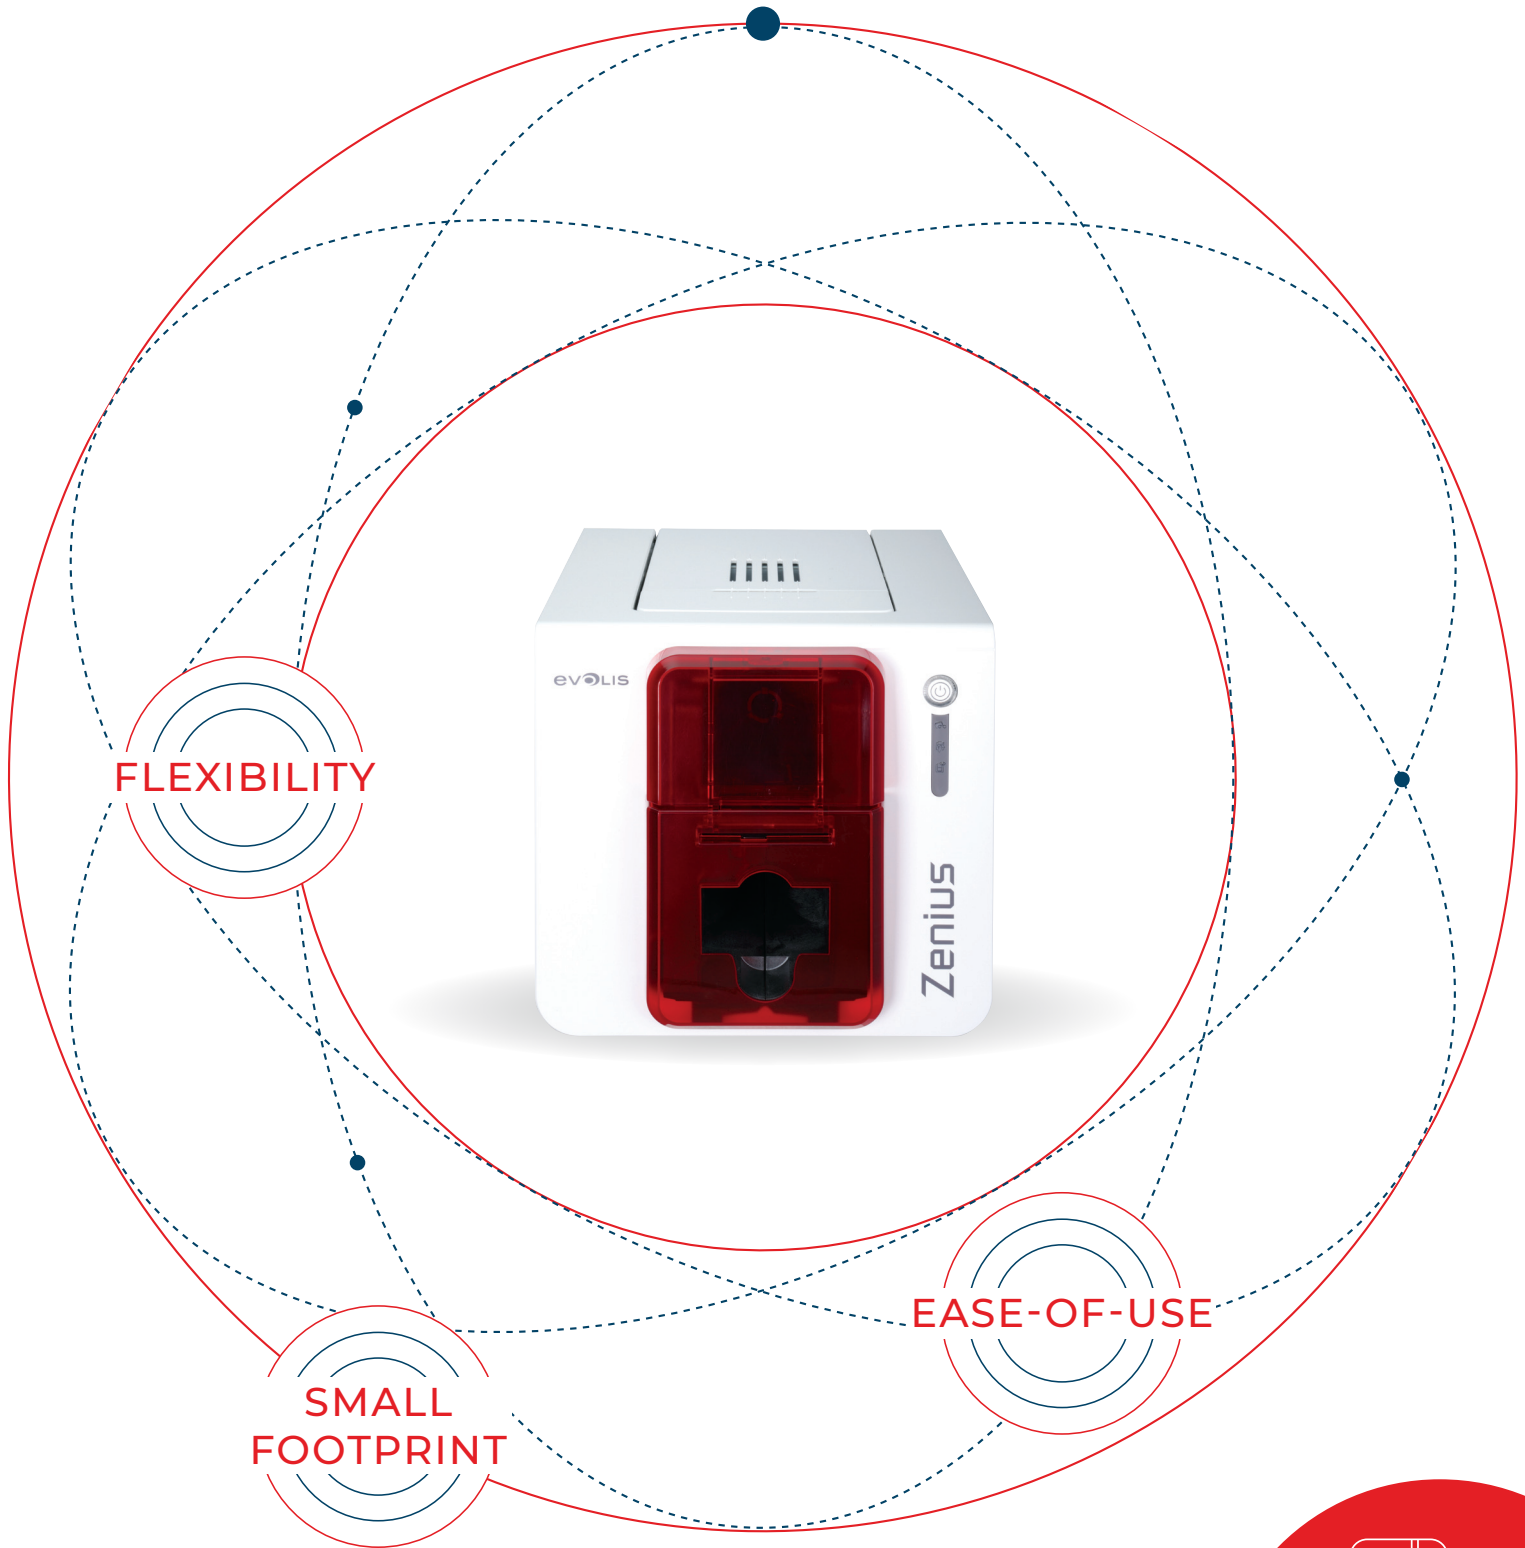

# The Compact and Agile Card Printer

The **Zenius** printer is designed for single sided printing and encoding of a very large variety of plastic cards. Zenius generates color or monochrome cards, individually or in small runs, with top quality results. Zenius is a user-friendly, compact and cost-effective solution for delivering your personalized cards.

## Small Footprint

- Hardly larger than a standard sheet of paper, Zenius fits perfectly into any environment, be it the office or a customer service counter.
- Zenius is an eco-designed printer: very efficient sleep mode and low energy consumption.