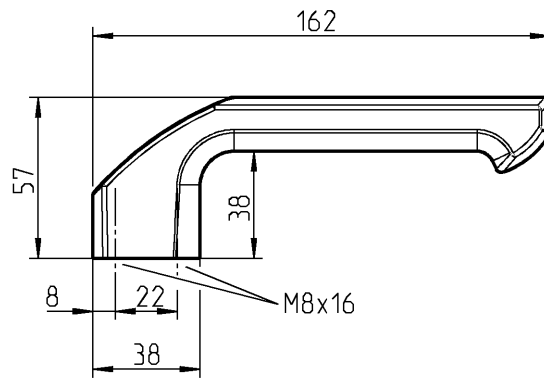

Version 1

Version 2

Fastening material is not included in delivery.

Pull Handle aluminium black plastic coated

Version 1

1095-31-200AA

Version 2

1095-32-200AA