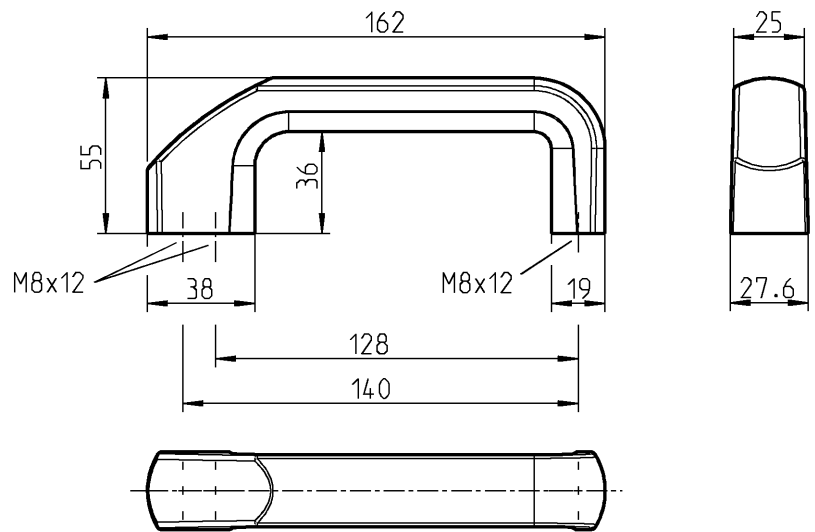

Version 1

Version 2

Fastening material is not included in delivery.

Pull Handle aluminium black plastic coated

Version 1

1095-31-200AA

Version 2

1095-32-200AA