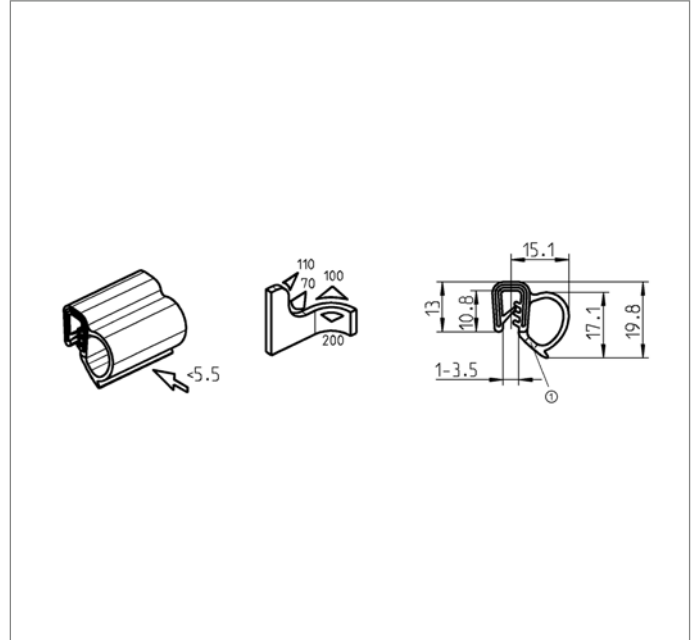

1011-23-01

Sealing profile self-clamping, Foam rubber EPDM; clamping profile
EPDM 65 ± 5 Shore A black; 1011-23-01

Product image

Drawing

Product information

① = Bore holes approx. every 500 mm

Properties

Seal type	Clip-on profile self-clamping
Clamping edge is or is up to	3.5
Cap dimension L	
Material	Foam rubber EPDM; clamping profile EPDM 65 ± 5 Shore A
Surface	black

Properties

Clamping edge from	1
Seal element	Sealing balloon, lateral

The above information is given to the best of our knowledge. The tests are carried out under laboratory conditions and therefore have the character of a general recommendation. The suitability of our product for the respective application must, if necessary, be checked and verified by our own tests "under original conditions".

1011-23-01

Sealing profile self-clamping, Foam rubber EPDM; clamping profile
EPDM 65 ± 5 Shore A black; 1011-23-01

Drawing 2