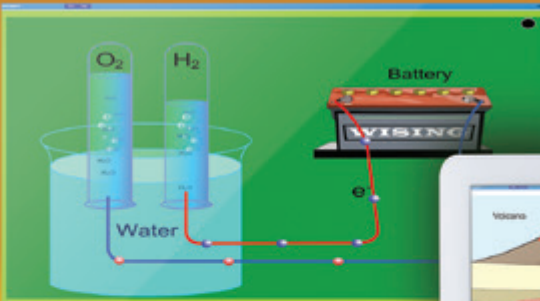

## Genee Explorer

Designed to work seamlessly with SPARK, Genee Explorer, provides a data-bank of 12,000 bespoke animations and images, each designed for different subject areas, as part of a Primary or Secondary school's structure. Never before have teachers had access to so many educational images and animations to use within lesson time. With a built-in Search Engine, teachers have easy access to a variety of imagery for their lessons. From exploring the cause of earthquakes for Geography, identifying the formation of Atoms for Physics, or the body's respiration system for Biology; Genee Explorer has thousands of visual aids and supporting content for teachers. Explore a world of animation and bring your lessons to life!