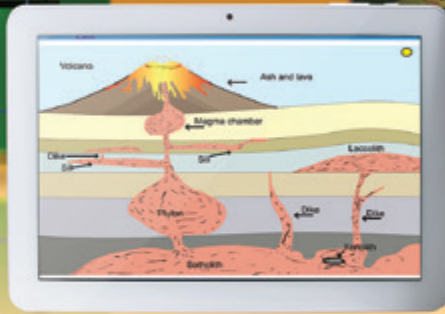

## Genee Explorer

Designed to work seamlessly with SPARK, Genee Explorer, provides a data-bank of 12,000 bespoke animations and images, each designed for different subject areas, as part of a Primary or Secondary school's structure. Never before have teachers had access to so many educational images and animations to use within lesson time. With a built-in Search Engine, teachers have easy access to a variety of imagery for their lessons. From exploring the cause of earthquakes for Geography, identifying the formation of Atoms for Physics, or the body's respiration system for Biology; Genee Explorer has thousands of visual aids and supporting content for teachers. Explore a world of animation and bring your lessons to life!